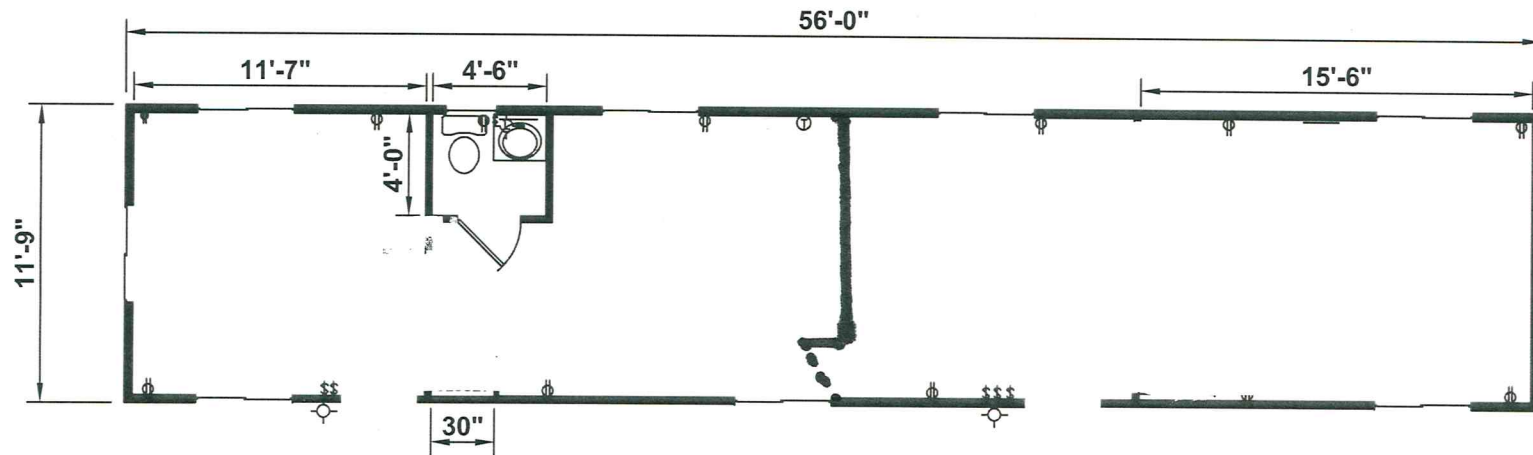

An ALGECO SCOTSMAN Company

60' x 12' MOBILE OFFICE

DIMENSIONS

- 60' Long (including hitch)
- 56' Box size
- 12' Wide
- 8' Ceiling height

EXTERIOR FINISH

- Aluminum or wood siding
- I-Beam frame
- Standard drip rail gutters