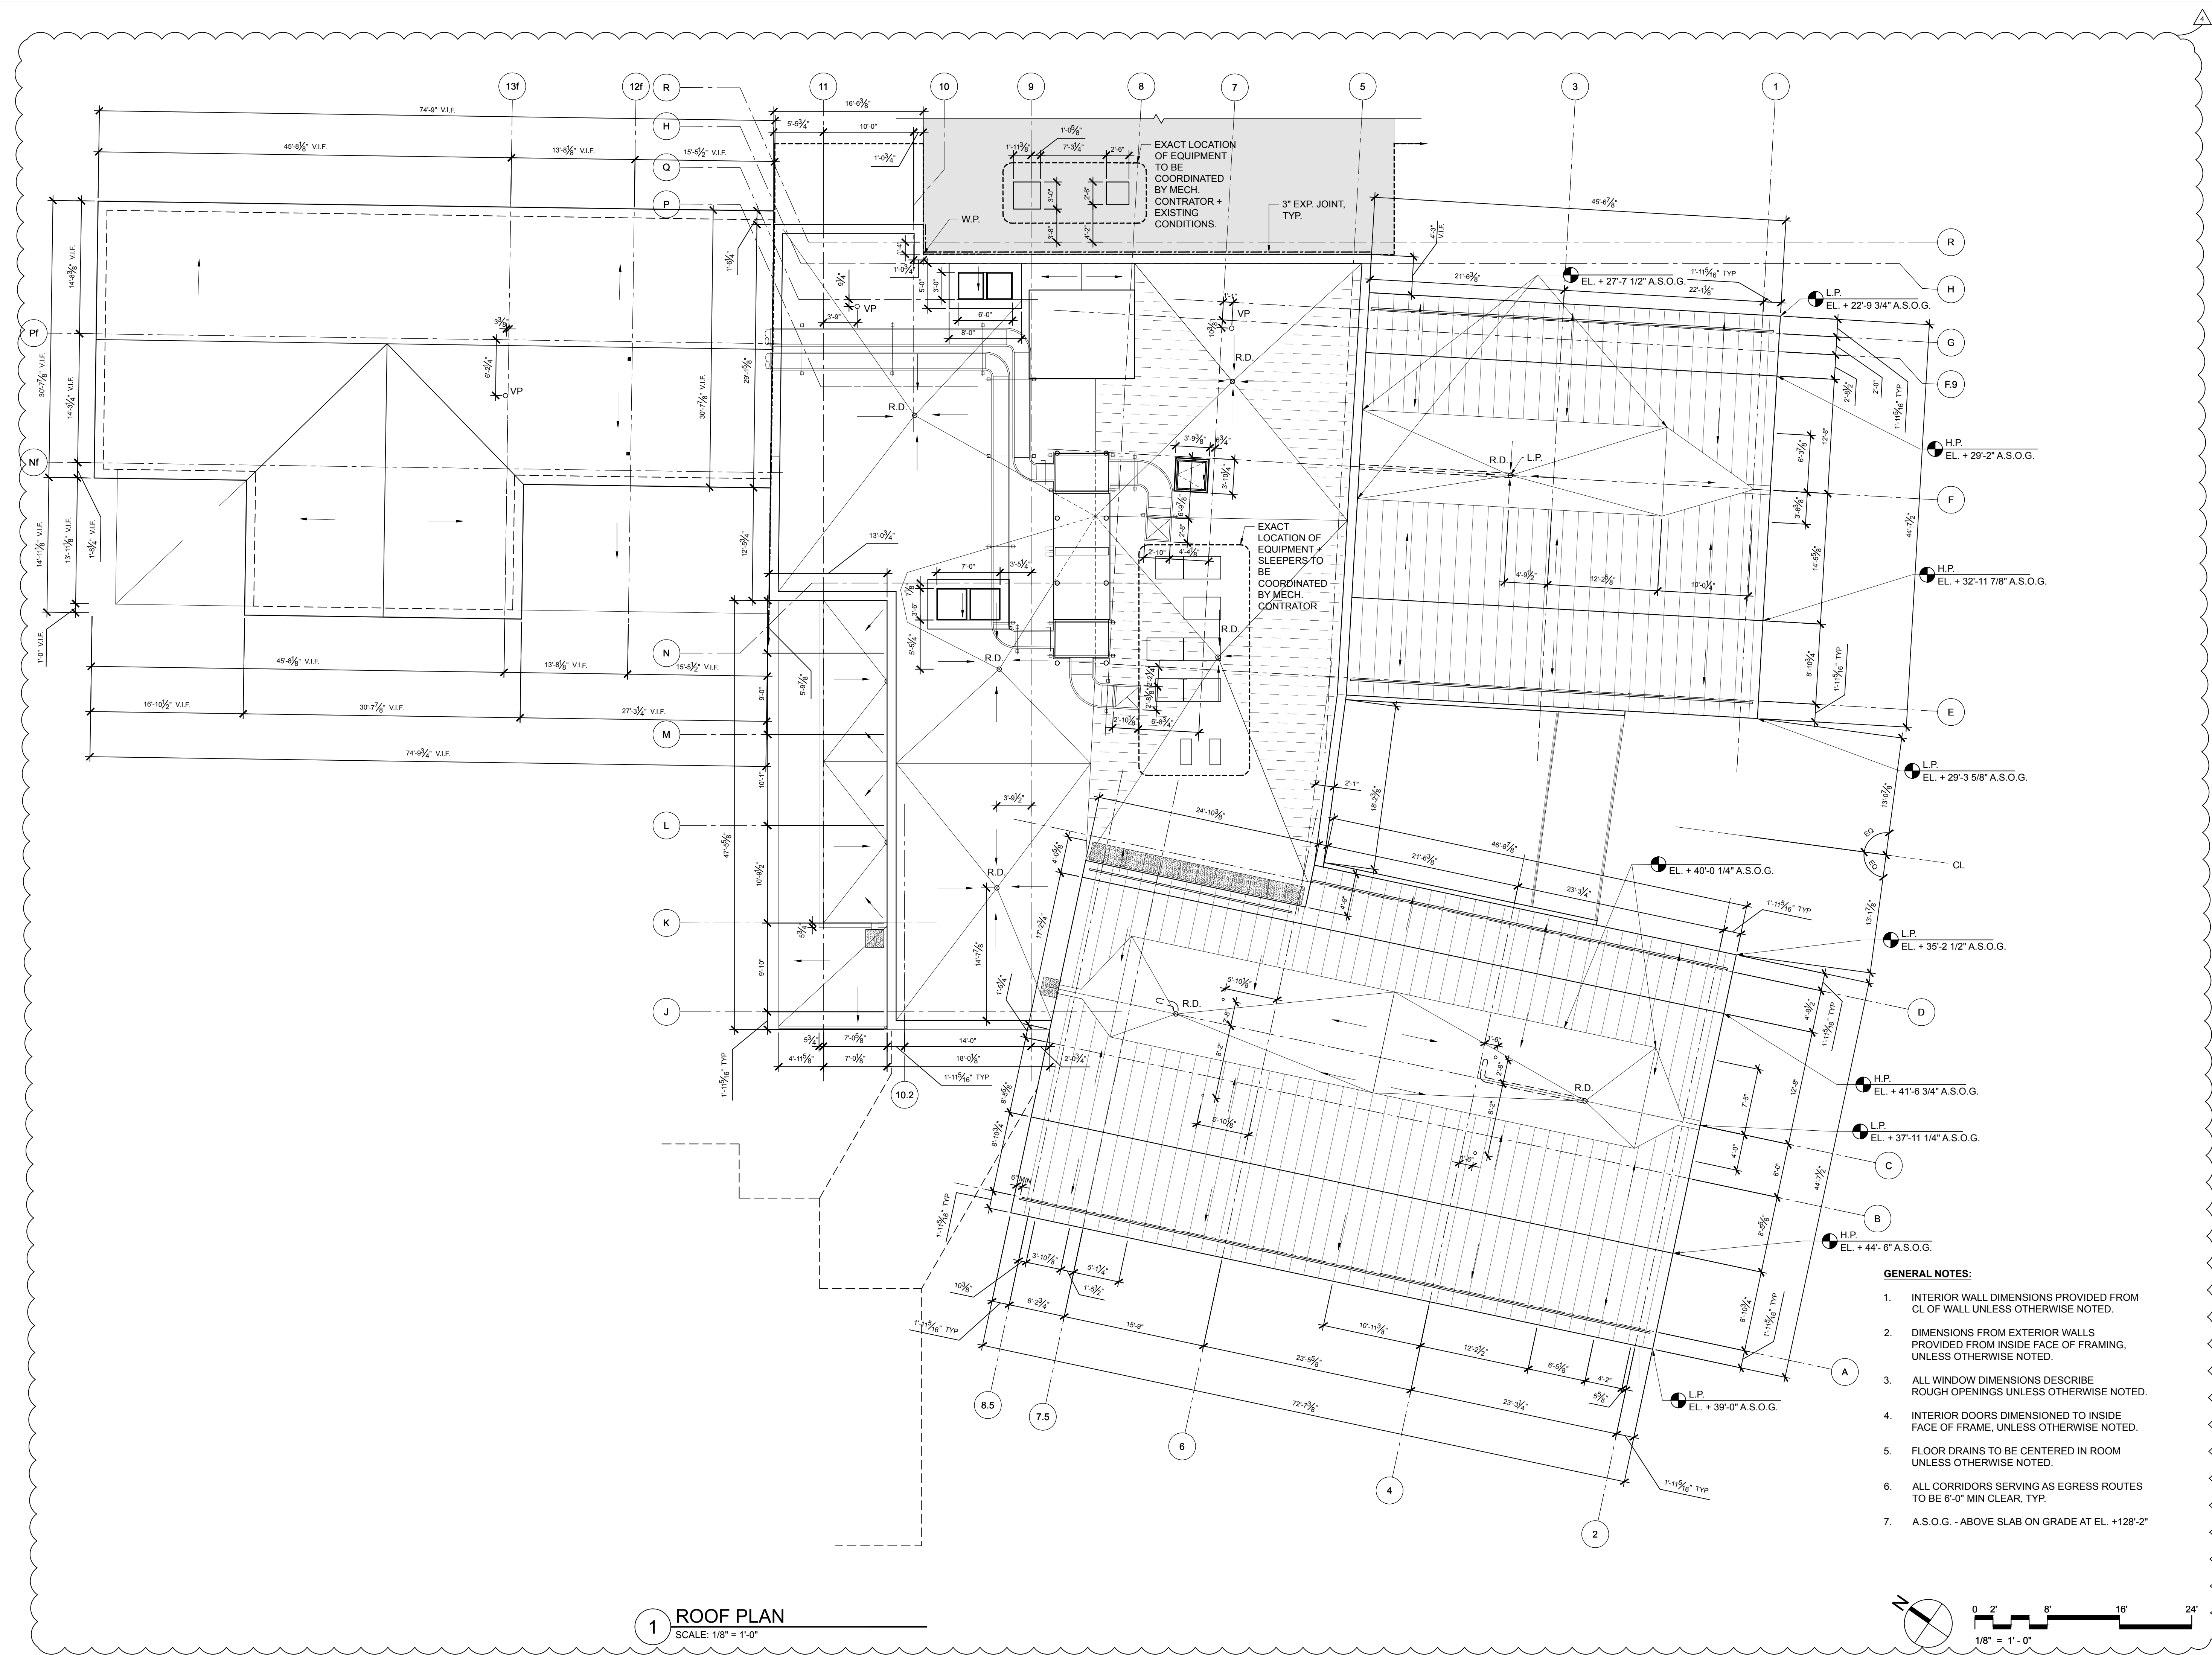

NEW SHEET

PROJECT NAME:
**WAYNFLEET
LOWER SCHOOL
ADDITION & RENOVATIONS**

WAYNFLEET SCHOOL
360 SPRING STREET
PORTLAND, MAINE 04102

SEAL:

REVISION:

NO.	DESCRIPTION	DATE
1	ADDENDUM #1 - 30 JANUARY 2017	DATE
2	ADDENDUM #2 - 06 FEBRUARY 2017	DATE
3	ADDENDUM #3 - 13 FEBRUARY 2017	DATE
4	ADDENDUM #4 - 31 MARCH 2017 [POST BID]	DATE
5		DATE
6		DATE

DATE OF ISSUE: 12 JANUARY 2017
PROJECT NUMBER: 2013-0050
STATUS: 100% CONSTRUCTION DOCUMENTS ISSUED FOR BID

**ROOF PLAN
DIMENSIONS**

A114

1 ROOF PLAN
SCALE: 1/8" = 1'-0"