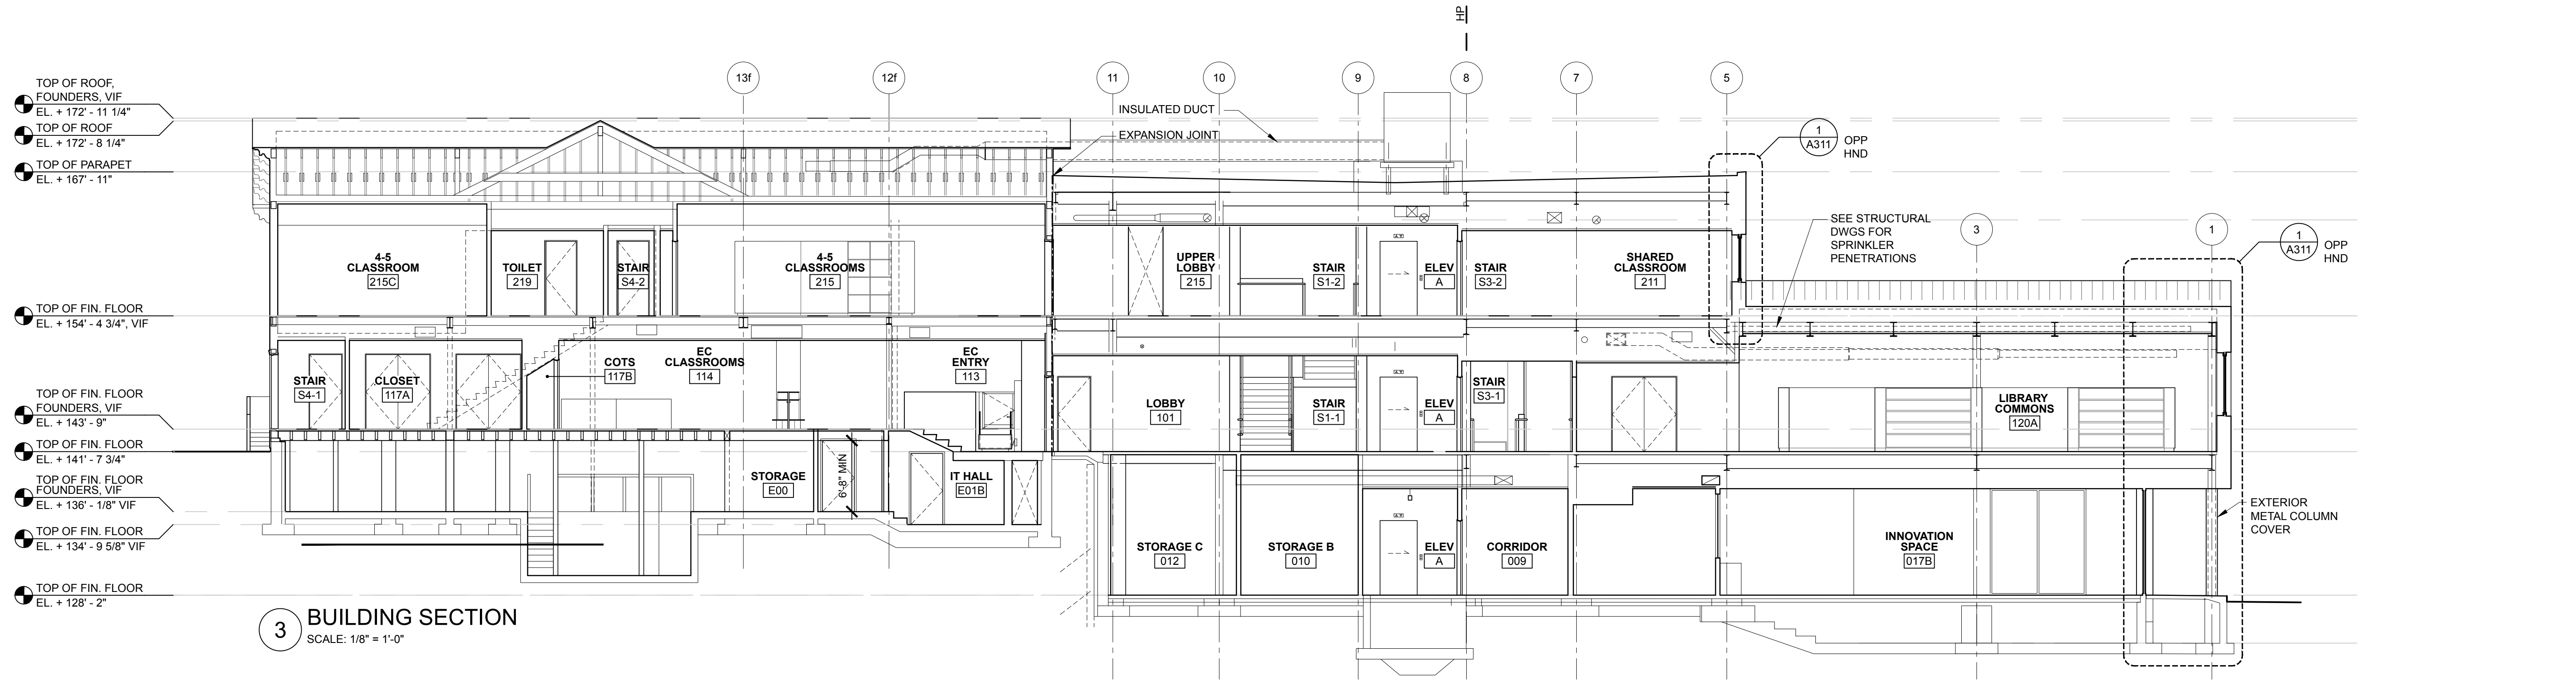

3 BUILDING SECTION
SCALE: 1/8" = 1'-0"

PROJECT NAME:
**WAYNFLEET
LOWER SCHOOL**
ADDITION & RENOVATIONS

WAYNFLEET SCHOOL
360 SPRING STREET
PORTLAND, MAINE 04102

REVISION:

1	DATE
2	DATE
3	DATE
4	DATE
5	DATE
6	DATE

DATE OF ISSUE: 12 JANUARY 2017
PROJECT NUMBER: 2013-0050
STATUS: 100% CONSTRUCTION DOCUMENTS ISSUED FOR BID

**BUILDING
SECTIONS**

A301