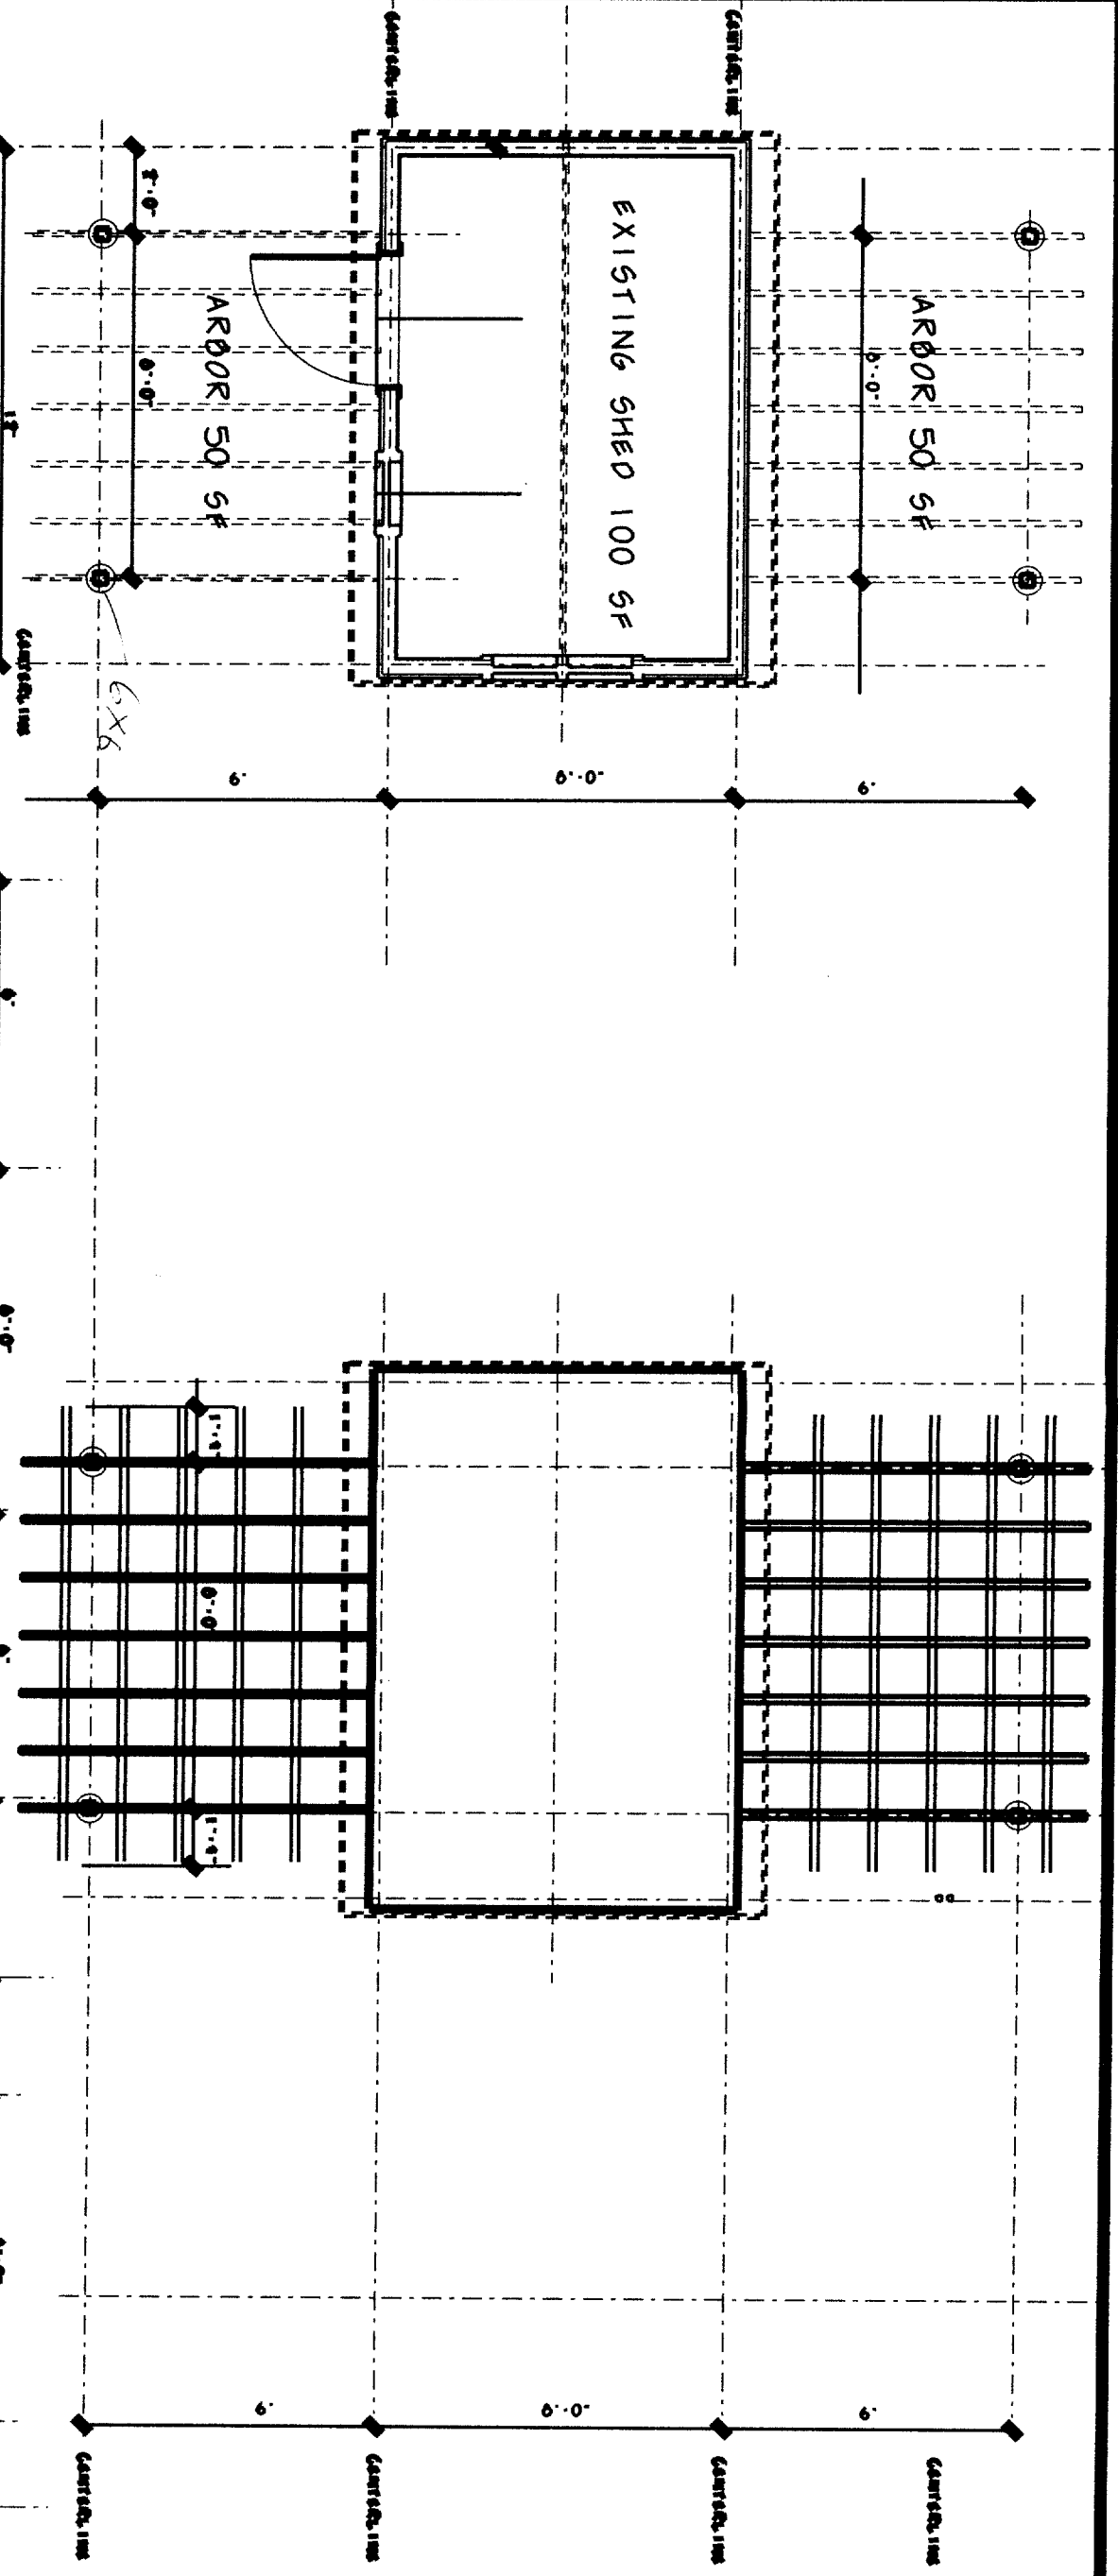

WEST ELEVATION

SOUTH ELEVATION

387 DANFORTH STREET

SECTION

6.10.05

DATE: 6.18.05		Ted + Sally Oldham 387 Danforth Street Portland, ME 04102	ArbaArbor
SCALE:	REVISION:		