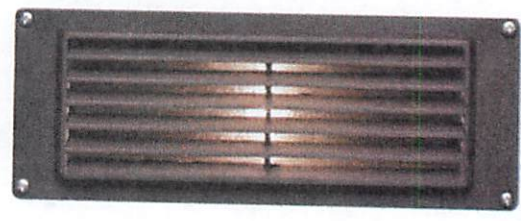

Tree Lights

Copper Tree Light (CCTL1C, CTLED141)

- Heavy-gauge extra-long copper shroud for maximum light control
- Shroud can be rotated 360°
- Fast-mount solid bronze canopy base
- Pre-wired with 35 ft. #16-2 No-Ox marine grade wire
- 10.25" tall x 2.25" wide
- Uses MR-16 lamp (not included)

STEP LIGHTING RECESSED IN
RISERS OF STEPS FOR NIGHT ILLUMINATION

DOWN LIGHTING IN TREES
FOR WALKWAY ILLUMINATION