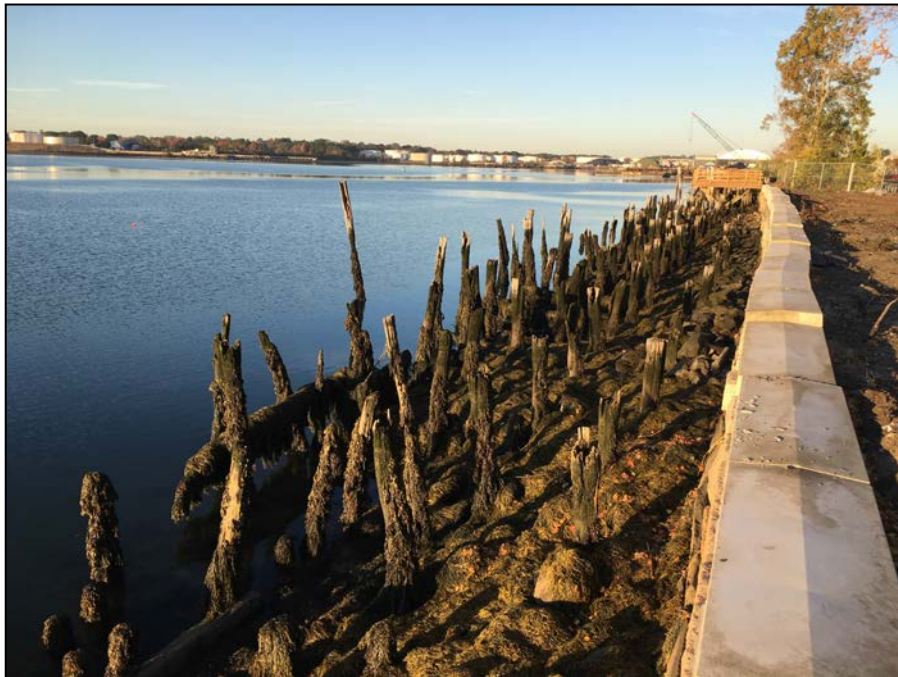

PHOTO 1

PHOTO 2

Stantec Consulting Services Inc.
482 Payne Road, Scarborough Court
Scarborough ME 04074-8929
Main: 207.883.3355 Fax: 207.883.3376

**Existing Site Photographs
Canal Landing – Portland, Maine
Photos Taken 10-20-17 by Steve Bushey, P.E.**