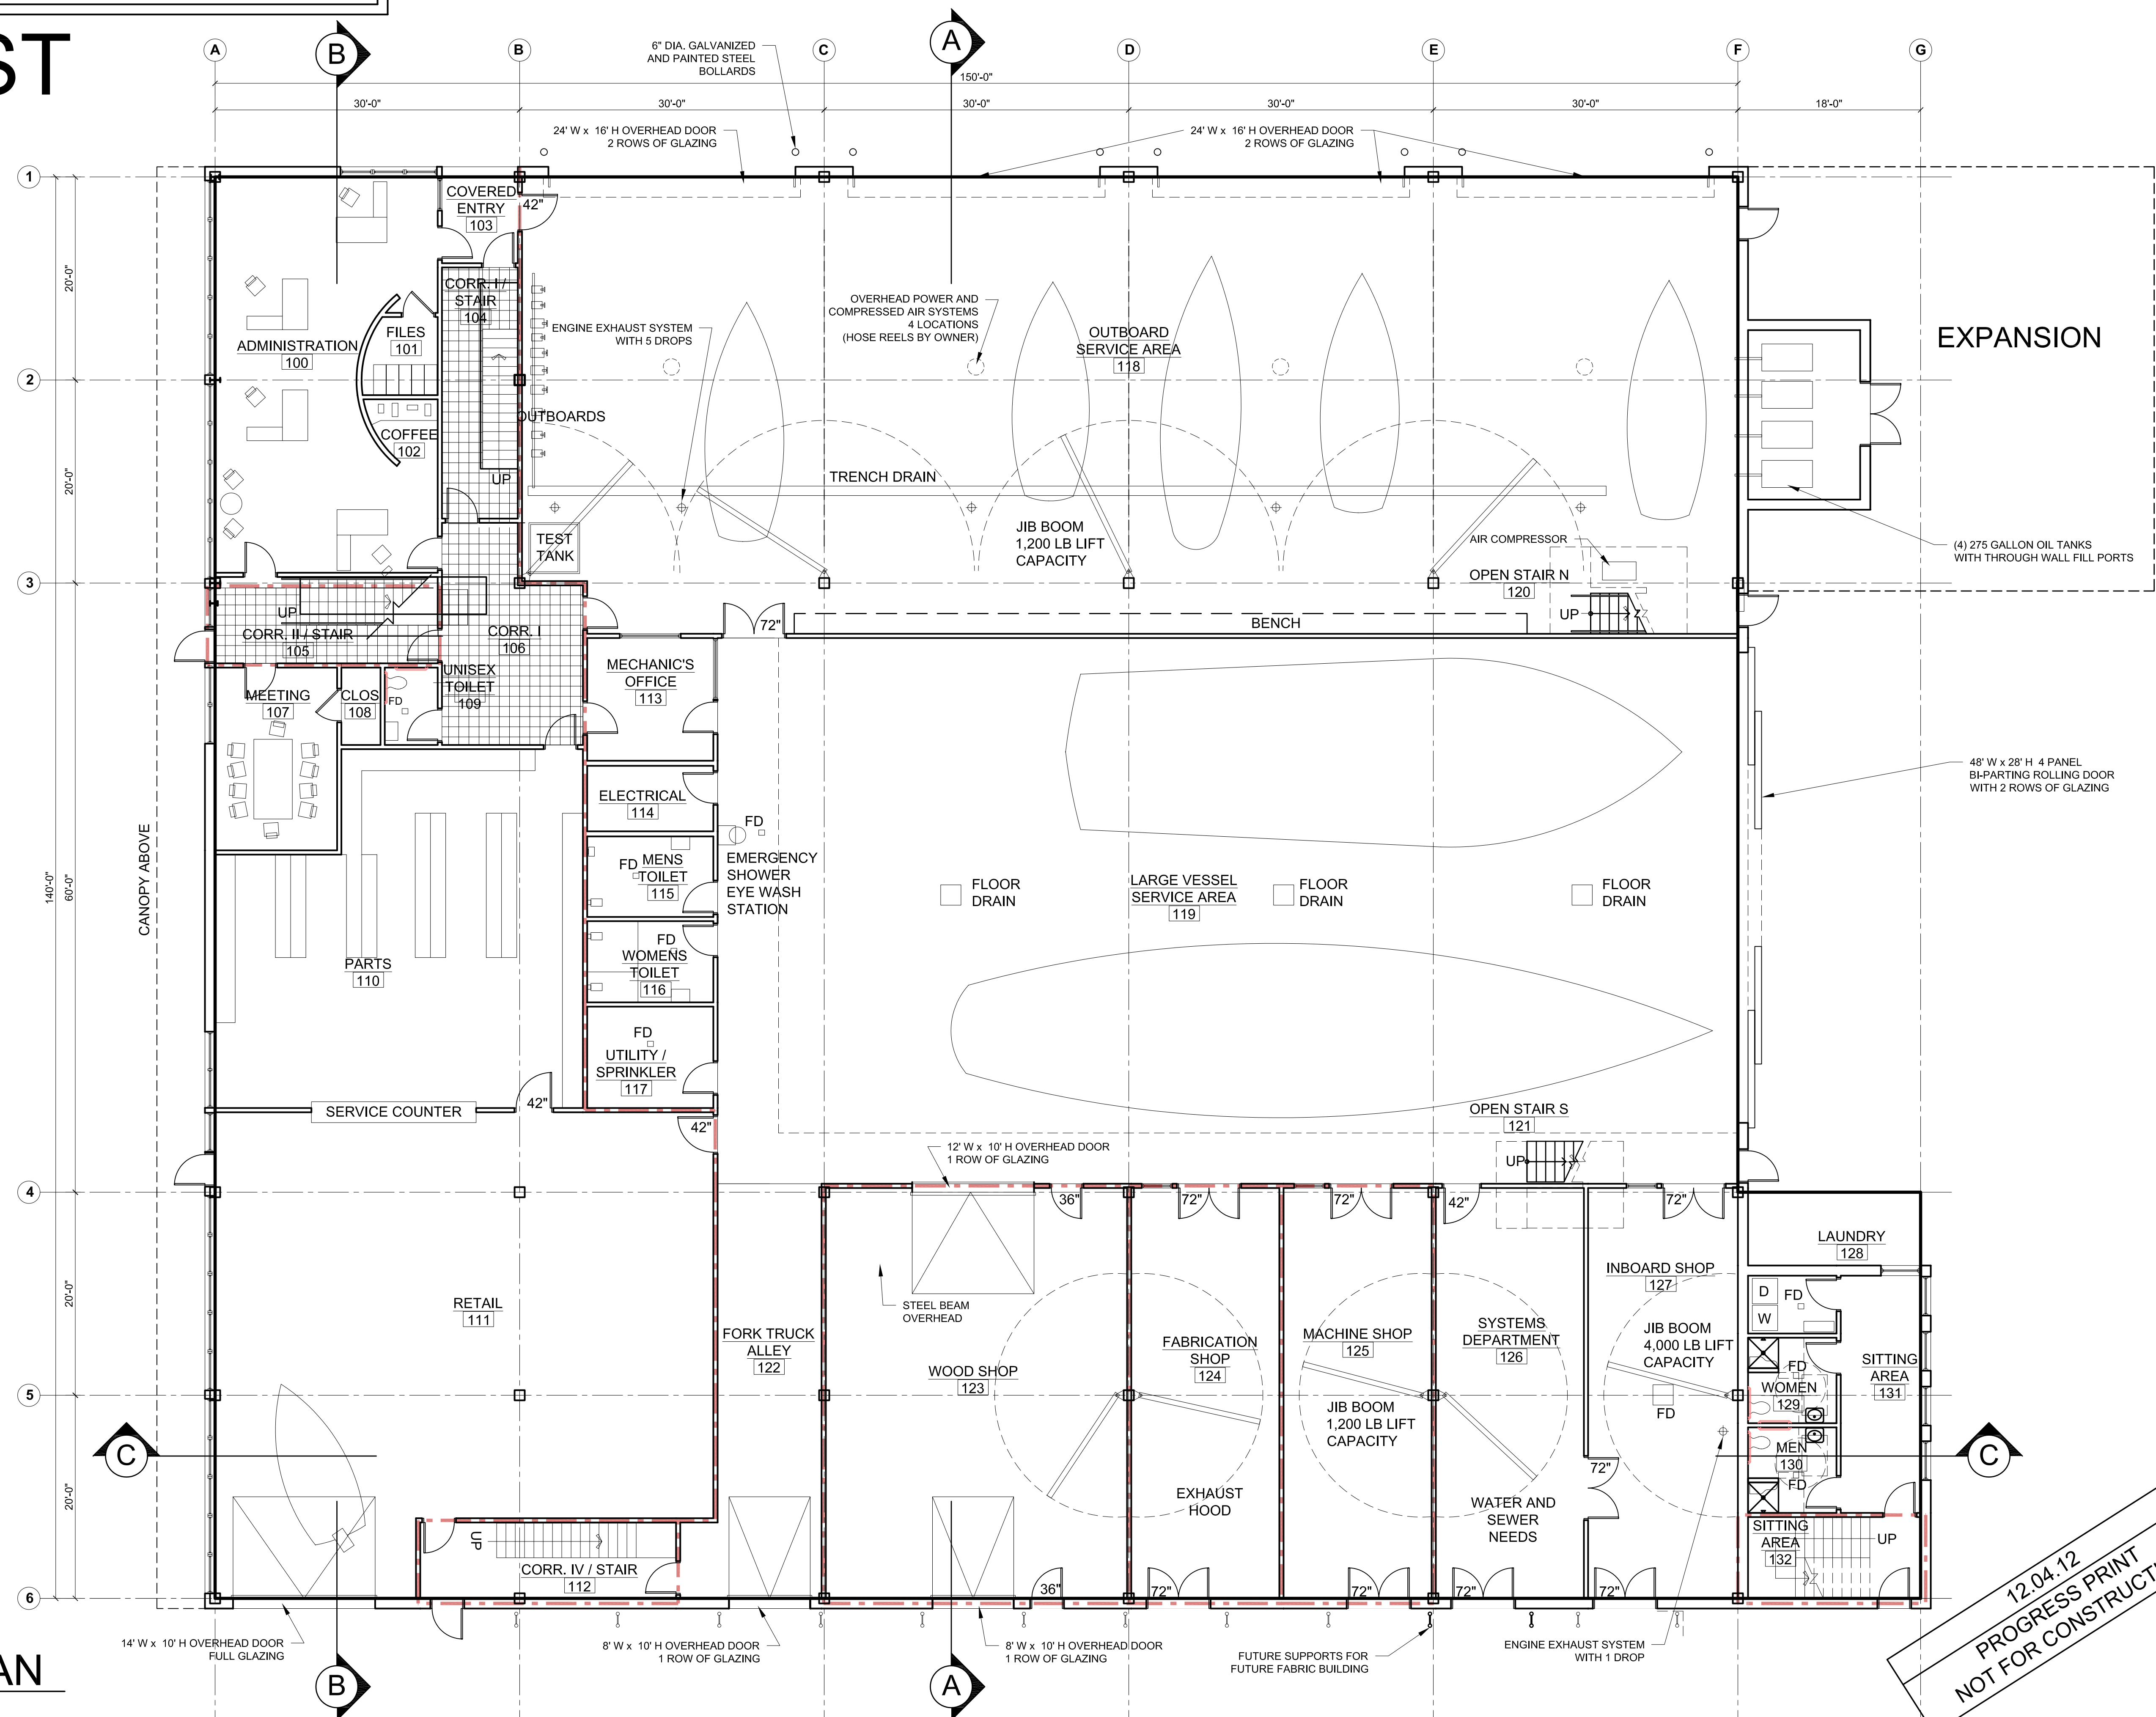

PYS-WEST

FIRST FLOOR PLAN
 SCALE 1/8"=1'-0"

12.04.12
 PROGRESS PRINT
 NOT FOR CONSTRUCTION