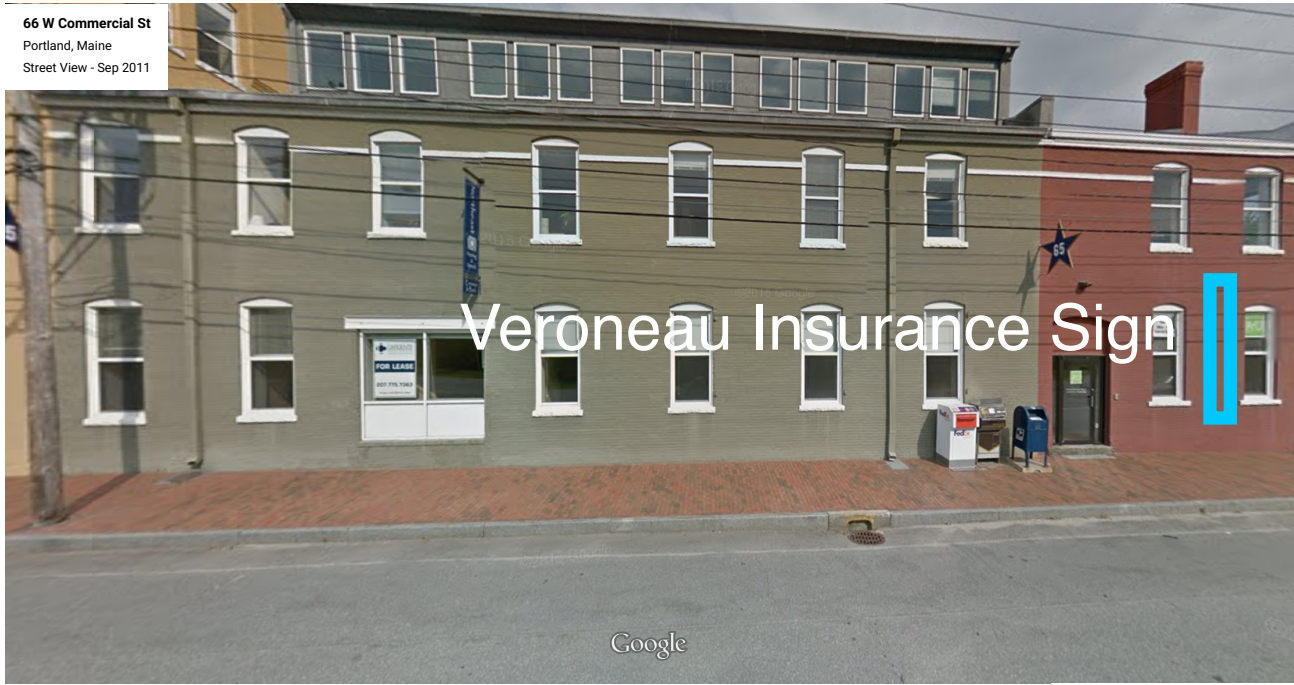

66 W Commercial St
Portland, Maine
Street View - Sep 2011

Image capture: Sep 2011 © 2015 Google