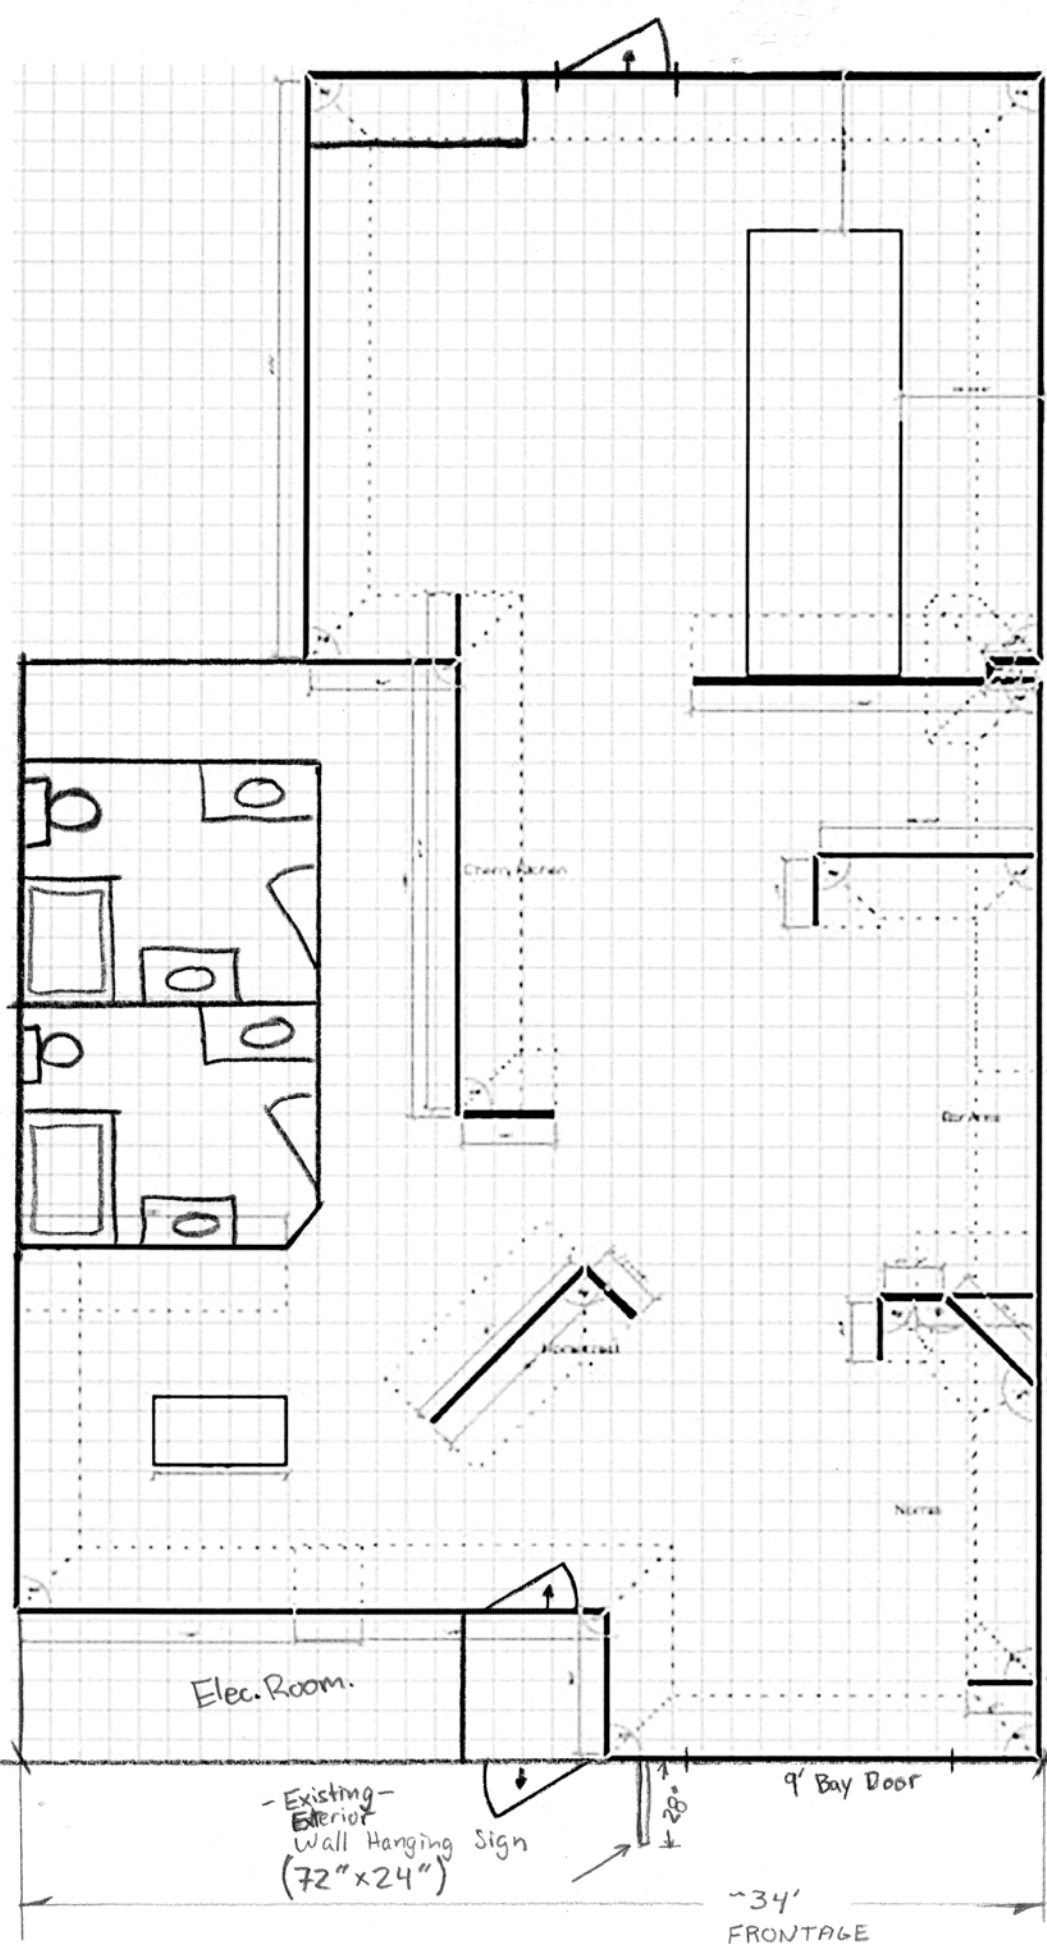

Door Glass
Lettered on Rear Entrance

Elec. Room.

Kitchen

Reception

Reception

- Existing -
Exterior
Wall Hanging Sign
(72" x 24")

9' Bay Door

34'
FRONTAGE