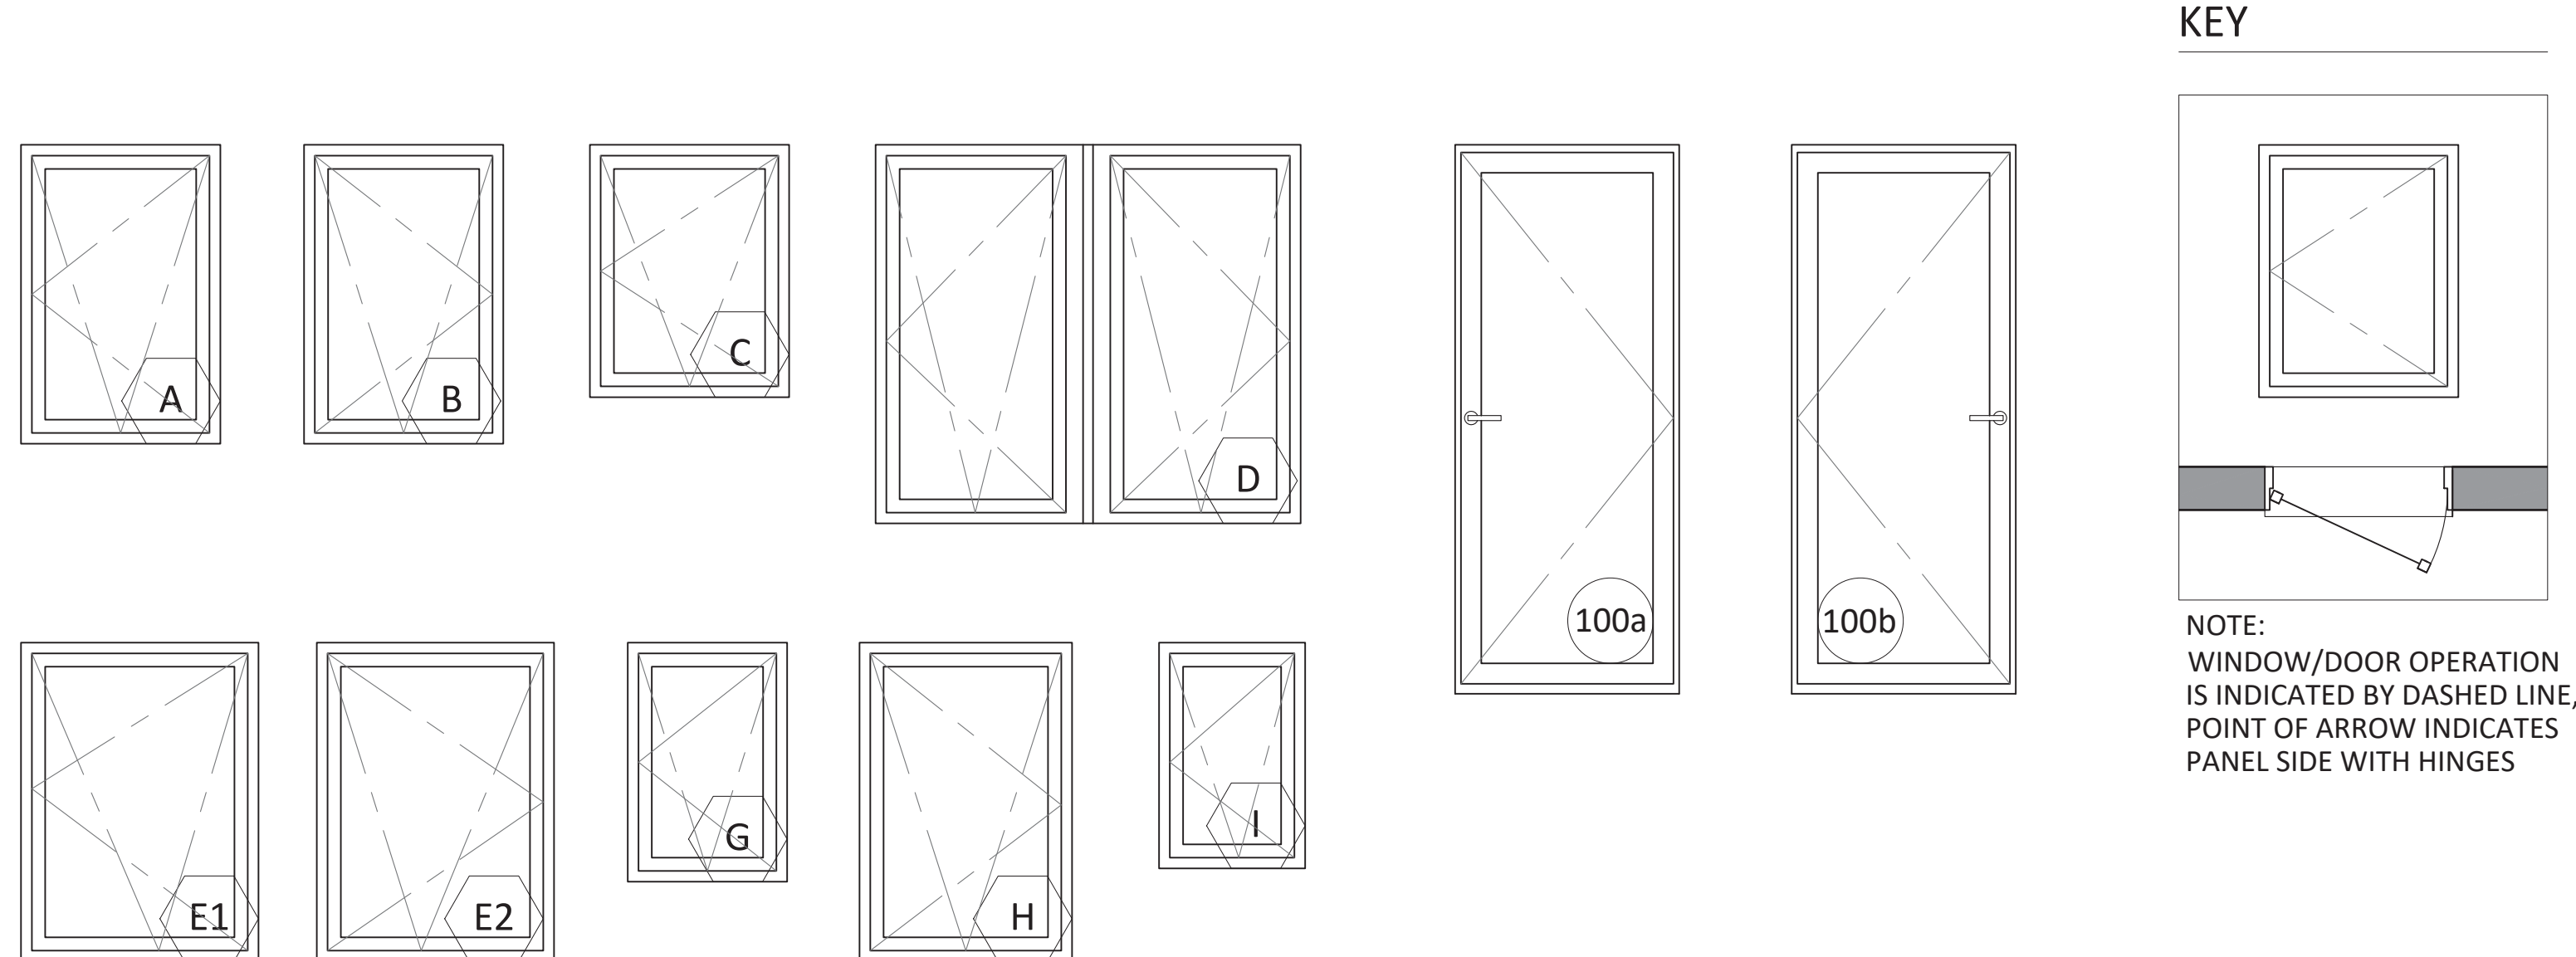

1. Notes:
   1. Combo unit mulling location: factory
   2. Glazing: Triple-glazed, Low-E/Clear/Low-E, Argon Gas
   3. Performance: U-value <= 0.18-0.31 BTU/(hr.ft2.F) SHGC <=0.11-0.54
   4. Hardware: Titanium
   5. Insect screen: Gray
   6. Exterior: Polymer, color TBD
   7. Interior: Polymer, color TBD
   8. All window sizes to be confirmed by contractor in field prior to order.

DOOR SCHEDULE

Unit	Style	MFG	Description	Width	Height	Notes	Swing	U-factor	SHGC	VLT
100a	Balcony	Intus - Arcade		3'-6"	6'-8"		RHIS			
100b	Balcony	Intus - Arcade		3'-6"	6'-8"		LHIS			
INTERIOR DOORS				Door slab size				Glazing		
Unit	Style	MFG	Description	Width	Height	Notes	Swing	U-factor	SHGC	VLT
301	Passage			1'-6"	6'-8"		LHIS			
302	Passage			2'-6"	6'-8"		RHIS			
303	Passage			2'-6"	6'-8"		LHIS			
304	Pocket			2'-6"	6'-8"	Hardware, TBD	Pocket			
305	Passage			2'-6"	6'-8"	Privacy Set	RHIS			

1. Ext. Door Notes:
   1. Combo unit mulling location: factory
   2. Glazing: Triple-insulated, Low-E/Clear/Low-E, Argon Gas
   3. Performance: U-value <= 0.18-0.31 BTU/(hr.ft2.F) SHGC <=0.11-0.54
   4. Hardware: Titanium
   5. Insect screen: Gray
   6. Exterior: Polymer, color TBD
   7. Interior: Polymer, color TBD
   8. All door sizes to be confirmed by contractor in field prior to order.

1. Int. Door Notes:
   1. Hardware: Brushed nickel, TBD
   2. Panel type, TBD
   3. Slab material, See Schedule
   4. All door sizes to be confirmed by contractor in field prior to order.

PLUMBING SCHEDULE

Room	Description	Model	Manuf.	Finish	Dimensions	Qty	Remarks
301 - Studio	Sink					1	
301 - Studio	Faucet					1	
305 - M. Bath	Sink					1	
305 - M. Bath	Faucet					1	
305 - M. Bath	Toilet					1	
305 - M. Bath	Shower Trim					1	
305 - M. Bath	Shower Head					1	
305 - M. Bath	Shower Drain					1	
305 - M. Bath	Shower Pan					1	

ELECTRICAL SCHEDULE

Tag	Description	Model	Manuf.	Finish	Lamp	Wattage	Voltage	Mounting	Qty	Remarks
A	Recessed	AL-RL-UTR-65-N-WW	aspectLED	Trim:	1080 Lumens	12	120	Recessed Ceiling		7/8" X 6 1/2" Unit size
B	Exhaust Fan/Light							Recessed Ceiling		
C	Pendant									
D	Sconce							Wall		
E	LED Tube Light							Ceiling		
F	Exterior Sconce							Ext. Wall		LESSCO Air Vapor Barrier Box
G	Directional Flood Light							Wall		
H	Surface Mount							Ceiling		

FINISH SCHEDULE

Room #	Floor	Baseboard	N Wall	E Wall	S Wall	W Wall	Ceiling	D/W Casing	Door Slab	Special	Remarks
201	T+G Wood, TBD	1x6, Painted	GWB, Color TBD	GWB, Color TBD	GWB, Color TBD	GWB, Color TBD	GWB, Color TBD				
202	Tile, TBD	1x6, Painted	GWB, Color TBD	GWB, Color TBD	GWB, Color TBD	GWB, Color TBD	GWB, Color TBD				
203	Tile, TBD	1x6, Painted	GWB, Color TBD	GWB, Color TBD	GWB, Color TBD	GWB, Color TBD	GWB, Color TBD				
204	T+G Wood, TBD	1x6, Painted	GWB, Color TBD	GWB, Color TBD	GWB, Color TBD	GWB, Color TBD	GWB, Color TBD				
205	T+G Wood, TBD	1x6, Painted	GWB, Color TBD	GWB, Color TBD	GWB, Color TBD	GWB, Color TBD	GWB, Color TBD				
301	T+G Wood, TBD	1x, Painted	GWB, Color TBD	GWB, Color TBD	GWB, Color TBD	GWB, Color TBD	GWB, Color TBD				
302	T+G Wood, TBD	1x6, Painted	GWB, Color TBD	GWB, Color TBD	GWB, Color TBD	GWB, Color TBD	GWB, Color TBD				
303	T+G Wood, TBD	1x6, Painted	GWB, Color TBD	GWB, Color TBD	GWB, Color TBD	GWB, Color TBD	GWB, Color TBD				
304	T+G Wood, TBD	1x6, Painted	GWB, Color TBD	GWB, Color TBD	GWB, Color TBD	GWB, Color TBD	GWB, Color TBD				
305	Tile, TBD	1x6, Painted	GWB, Color TBD	GWB, Color TBD	GWB, Color TBD	GWB, Color TBD	GWB, Color TBD