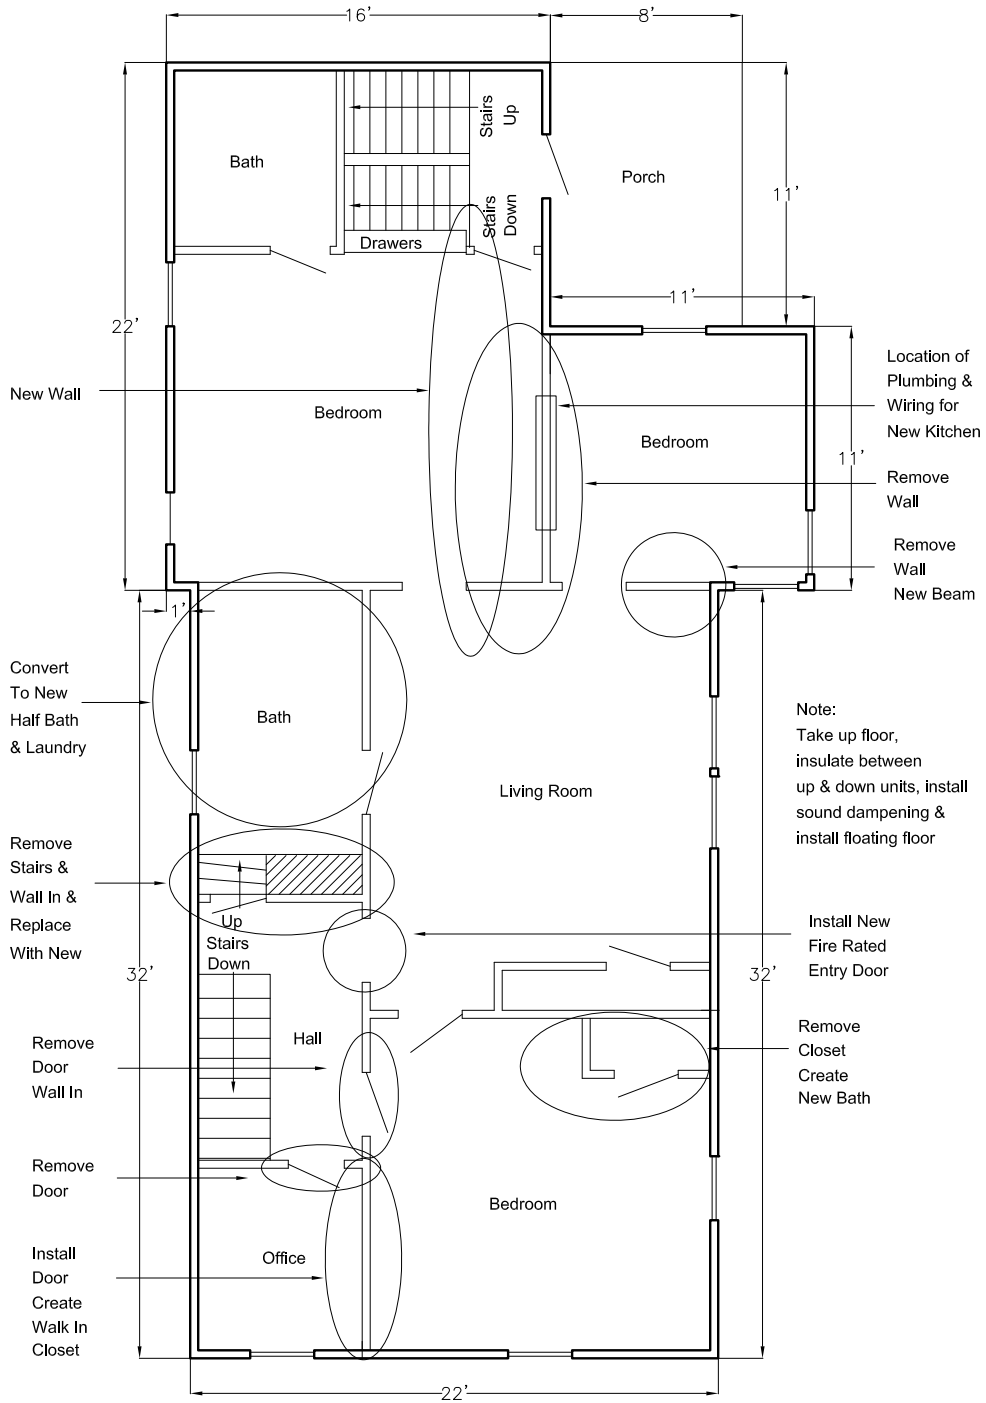

24 Salem Street Portland, ME Second Floor Proposed

Scale 1/8" = 1'