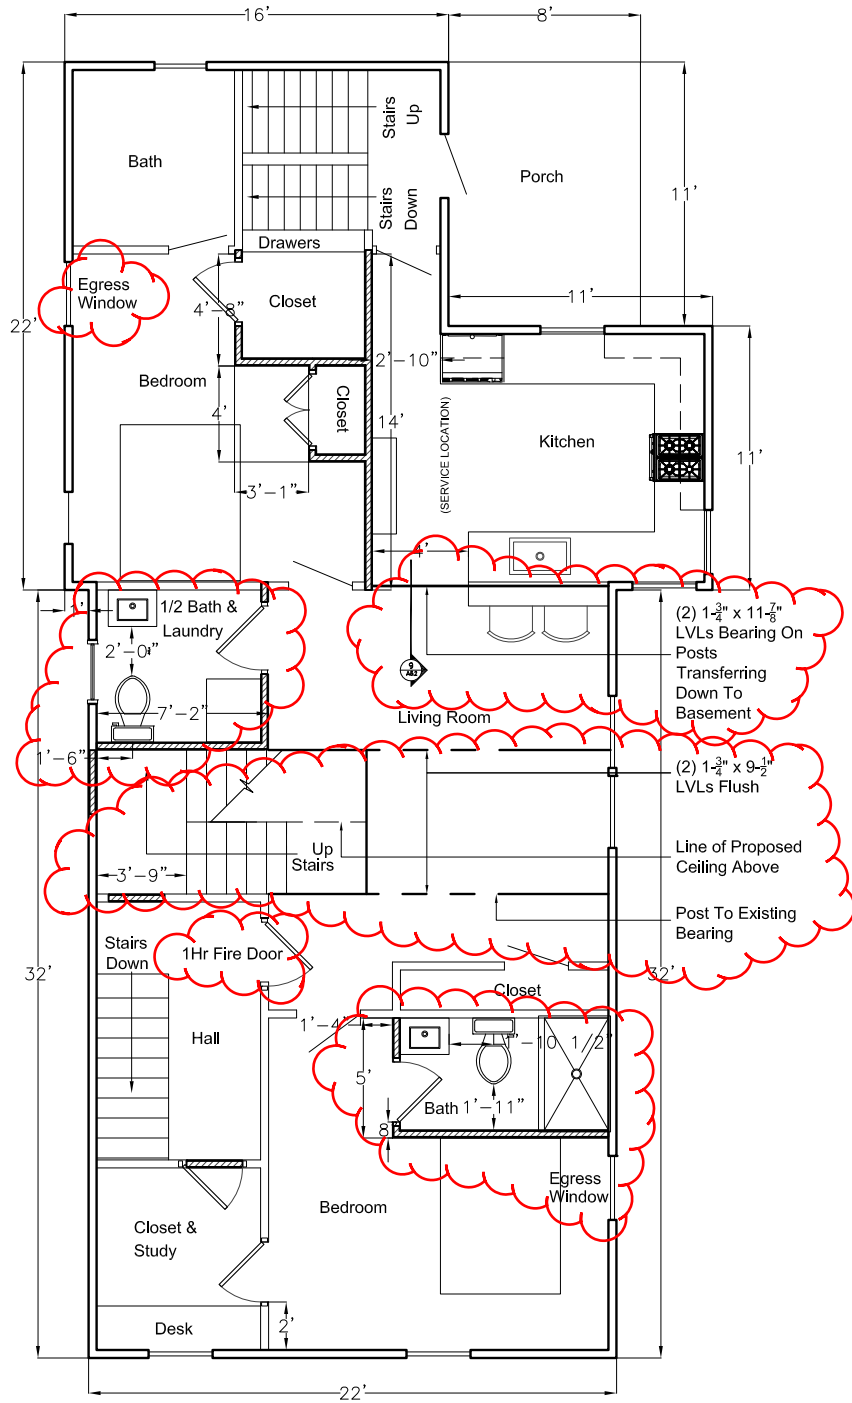

24 Salem Street Portland, ME Second Floor Finished

Scale 1/8" = 1'