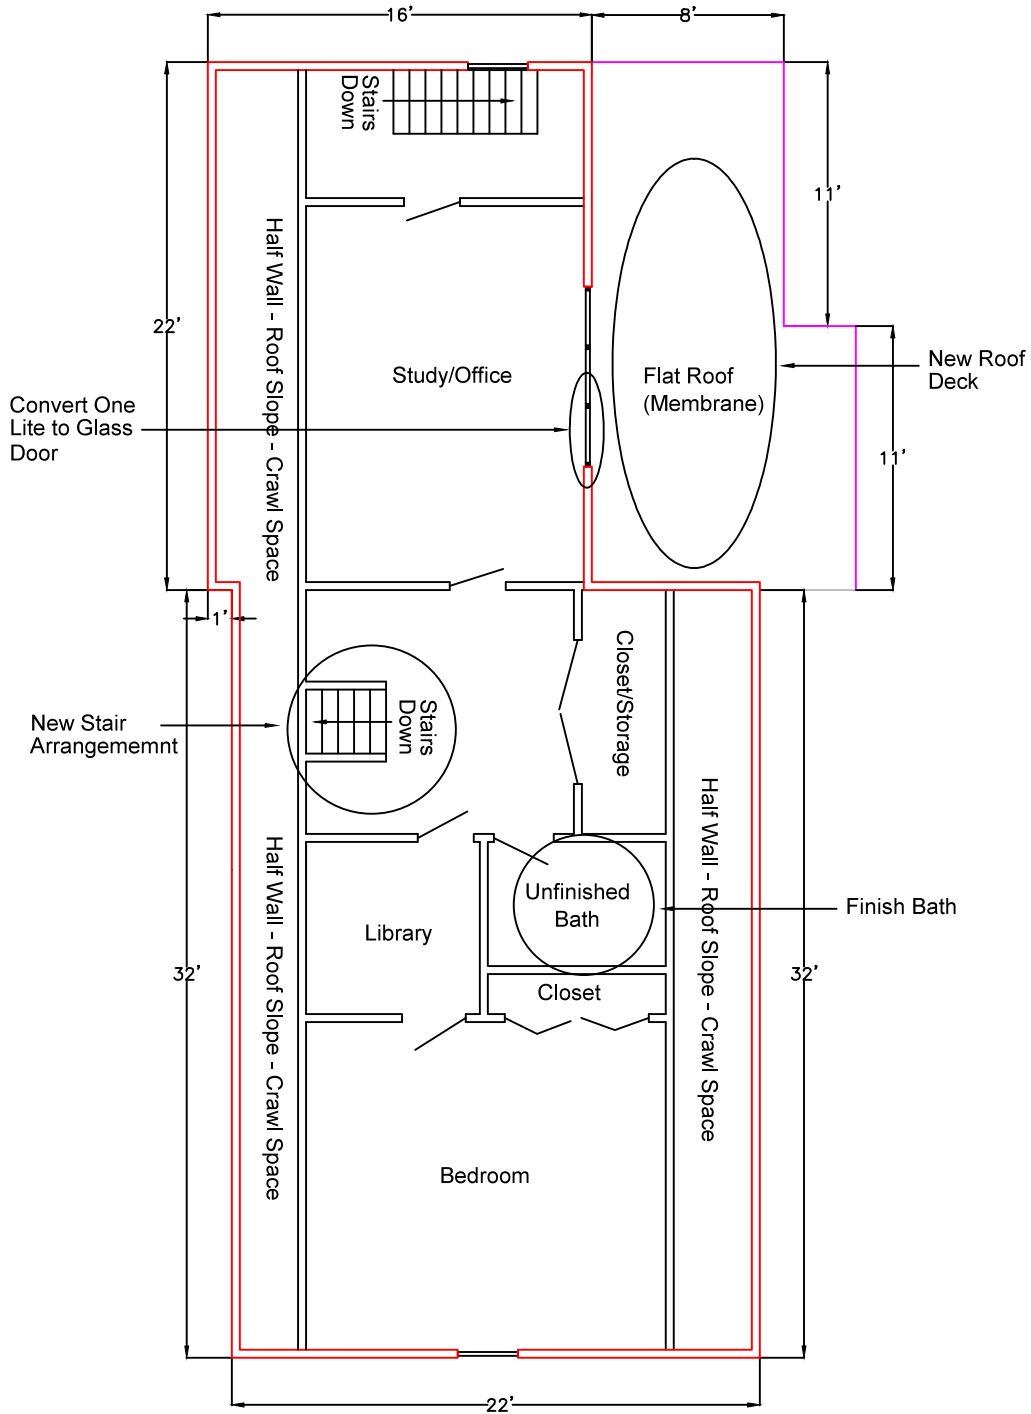

24 Salem Street Portland, ME Third Floor Proposed

Scale 1/8" = 1'