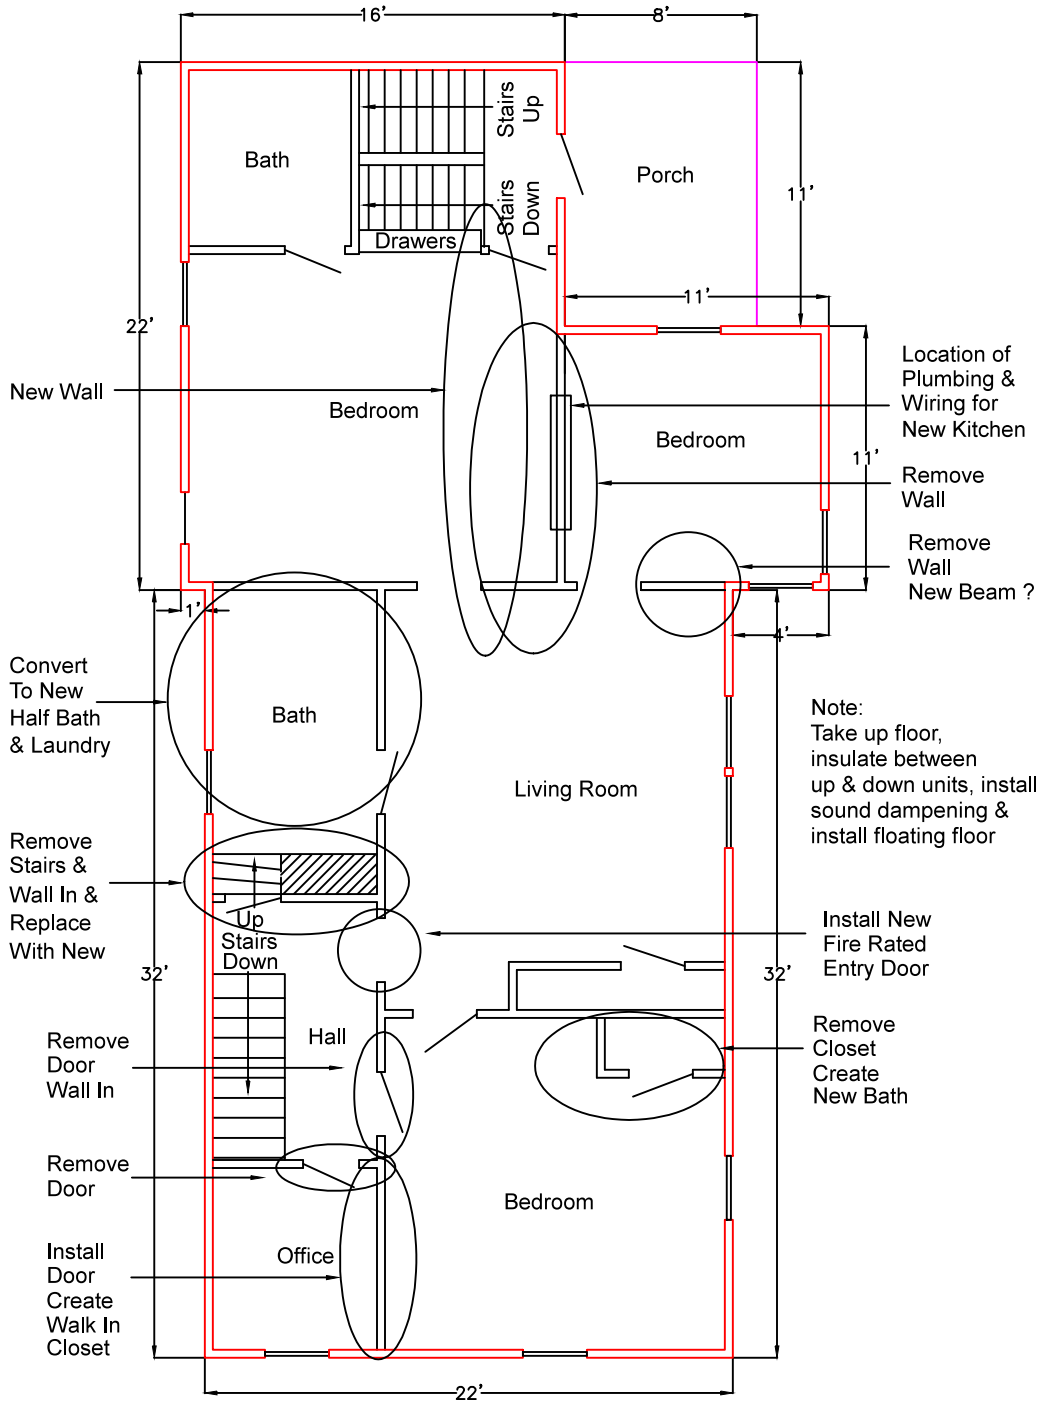

24 Salem Street Portland, ME Second Floor Proposed

Scale 1/8" = 1'