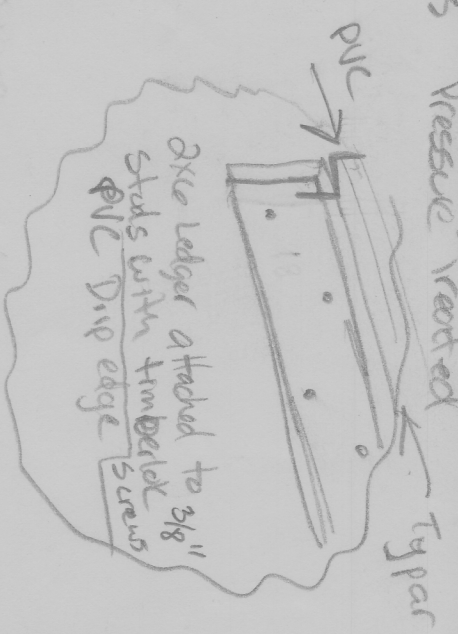

All wood is Pressure Treated

Guard rail Height 42"

2x2 balusters spaced less than 4" O.C