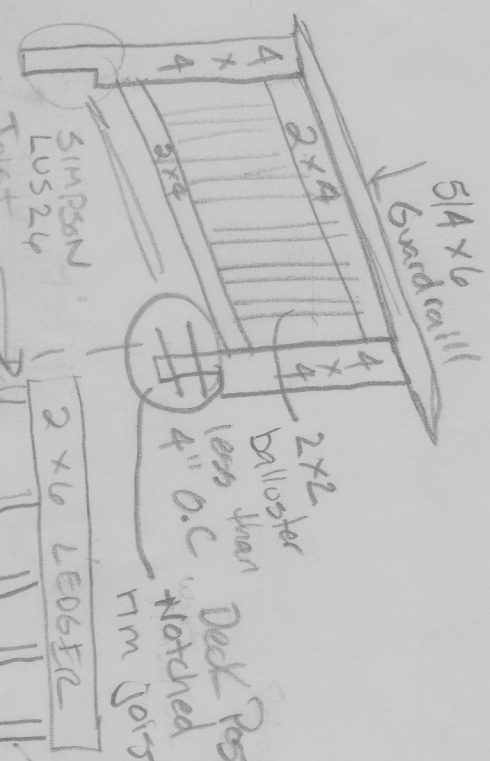

All wood is Pressure Treated

Guard rail Height 42"

2x2 balusters spaced less than 4" O.C