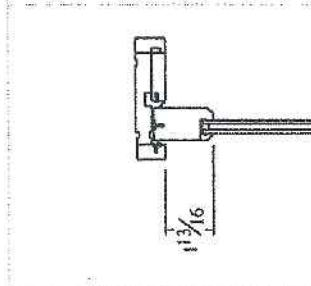

Hardware: White Sash Locks

Screen: White Aluminum Framed Half Screen

Quantity: 1

Approval:

Sill Detail

Head Detail

Jamb Detail

Order #:
Line #:
Date: 12-28-15
CAD: ARK