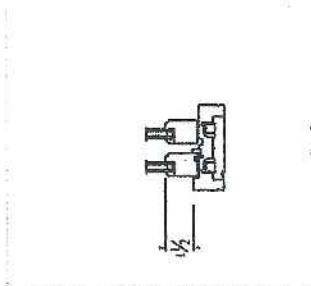

Specifications For: Milestone Single Hung, 35" x 65 3/8" Frame Size

Glass: Low E with Argon Gray Warm Edge Spacer, 3 MM Glass, 1/2" Overall Glass Thickness.

Sash: Solid Pine sash. Mortice, tenon and pinned corners. Primed Exterior, Primed Interior, Custom 2 1/2" Top Rail, Custom 1 3/4" Side Stiles and 2 1/2" Bottom Rail.

Frame: Pine. 4-9/16" Jamb Depth. Primed interior. Primed Exterior, Custom 2" Flat Face Sill, 14 Degree Sill No Casing.

Divided Lights: 5/8" Simulated Divided Lite w/ Gray Spacer. 6/6 (3w2h)

Limited Travel in Bottom Sash Due To Size

Hardware: White Sash Locks

Screen: White Aluminum Framed Half Screen

Quantity: 1

Approval:

Sill Detail

Head Detail

Jamb Detail

Order #:
Line #:
Date: 12-28-15
CAD: ARK