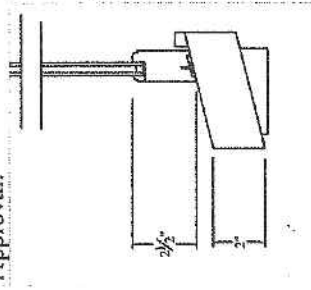

Specifications For: Milestone Single Hung, 35" x 65 3/8" Frame Size

Glass: Low E with Argon Gray Warm Edge Spacer, 3 MM Glass, 1/2" Overall Glass Thickness.

Sash: Solid Pine sash. Mortice, tenon and pinned corners. Primed Exterior, Primed Interior, Custom 2 1/2" Top Rail, Custom 1 3/4" Side Stiles and 2 1/2" Bottom Rail.

Frame: Pine. 4-9/16" Jamb Depth. Primed interior. Primed Exterior, Custom 2" Flat Face Sill, 14 Degree Sill No Casing.

Divided Lights: 5/8" Simulated Divided Lite w/ Gray Spacer. 6/6 (3w2h)

Limited Travel in Bottom Sash Due To Size

Hardware: White Sash Locks

Screen: White Aluminum Framed Half Screen

Quantity: 1

Approval:

Sill Detail

Head Detail

Jamb Detail

Order #:
Line #:
Date: 12-28-15
CAD: ARK