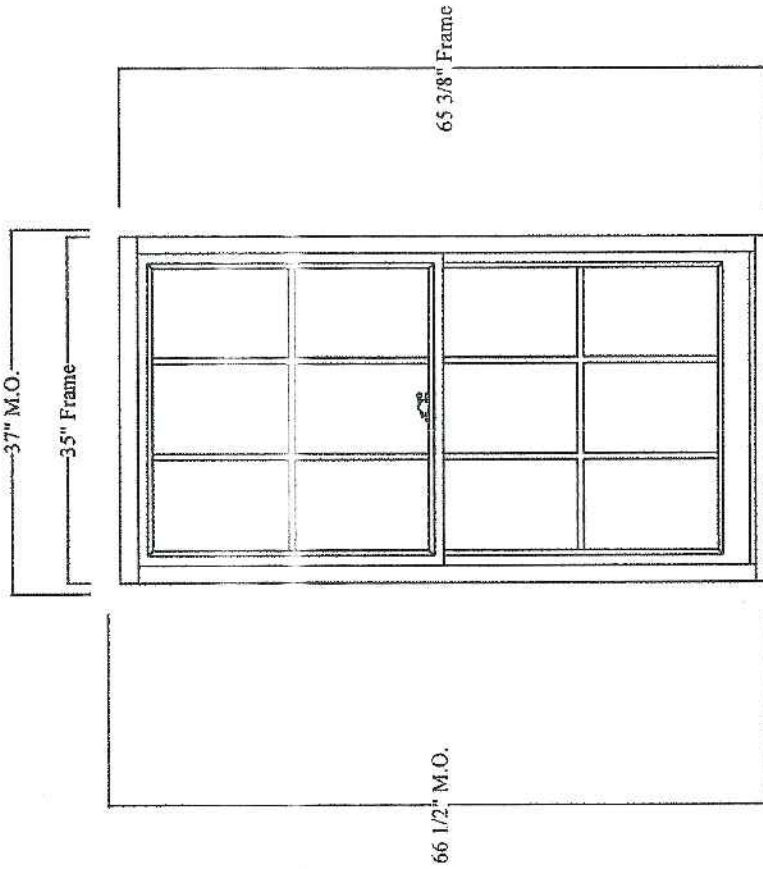

Specifications For: Milestone Single Hung, 35" x 65 3/8" Frame Size

Glass: Low E with Argon Gray Warm Edge Spacer, 3 MM Glass, 1/2" Overall Glass Thickness.

Sash: Solid Pine sash. Mortice, tenon and pinned corners. Primed Exterior, Primed Interior, Custom 2 1/2" Top Rail, Custom 1 3/4" Side Stiles and 2 1/2" Bottom Rail.

Frame: Pine. 4-9/16" Jamb Depth. Primed interior. Primed Exterior, Custom 2" Flat Face Sill, 14 Degree Sill No Casing.

Divided Lights: 5/8" Simulated Divided Lite w/ Gray Spacer. 6/6 (3w2h)

Limited Travel in Bottom Sash Due To Size

Hardware: White Sash Locks

Screen: White Aluminum Framed Half Screen

Quantity: 1

Approval:

Sill Detail

Head Detail

Jamb Detail

Order #:
Line #:
Date: 12-28-15
CAD: ARK