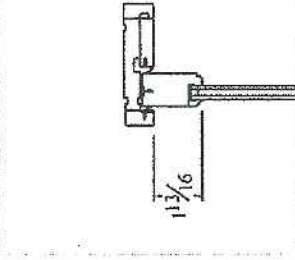

Frame: Pine. 4-9/16" Jamb Depth. Primed Interior. Primed Exterior, Custom 2" Flat Face Sill, 14 Degree Sill No Casing

Divided Lights: 5/8" Simulted Divided Lite w/ Gray Spacer. 6/6 (3w2h)

Limited Travel in Bottom Sash Due To Size

Hardware: White Sash Locks

Screen: White Aluminum Framed Half Screen

Quantity: 1

Approval:

Sill Detail

Head Detail

Jamb Detail

Order #:
Line #:
Date: 12-28-15
CAD: ARK