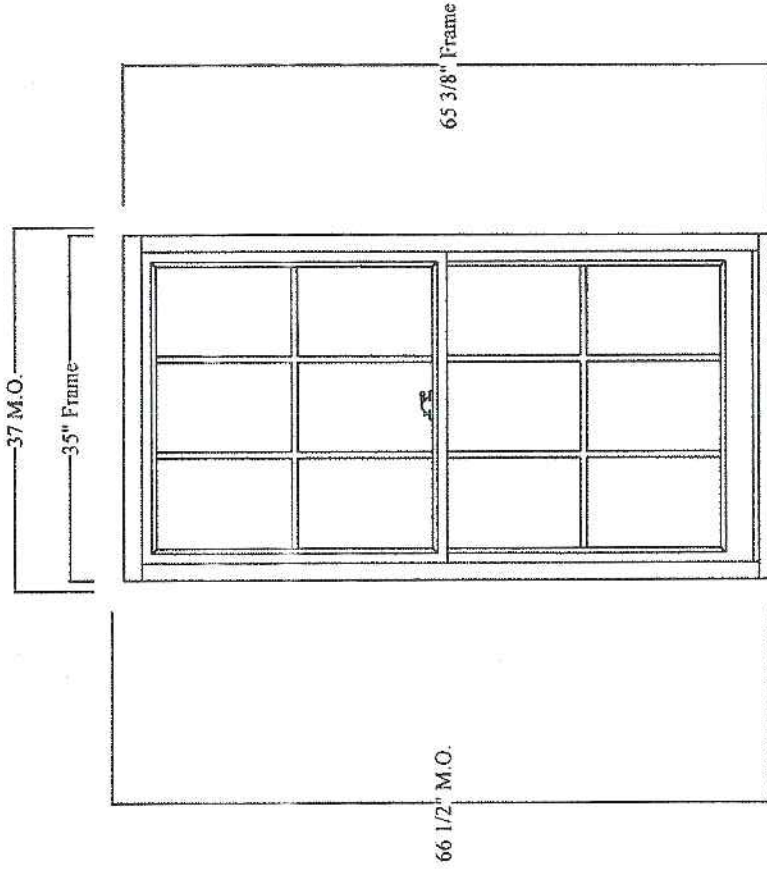

Specifications For: Milestone Single Hung, 35" x 65 3/8" Frame Size

Glass: Low E with Argon Gray Warm Edge Spacer, 3 MM Glass, 1/2" Overall Glass Thickness.

Sash: Solid Pine sash. Mortise, tenon and pinned corners. Primed Exterior, Primed Interior, Custom 2 1/2" Top Rail, Custom 1 3/4" Side Stiles and 2 1/2" Bottom Rail.

Frame: Pine. 4-9/16" Jamb Depth. Primed Interior. Primed Exterior, Custom 2" Flat Face Sill, 14 Degree Sill No Casing

Divided Lights: 5/8" Simulted Divided Lite w/ Gray Spacer. 6/6 (3w2h)

Limited Travel in Bottom Sash Due To Size

Hardware: White Sash Locks

Screen: White Aluminum Framed Half Screen

Quantity: 1

Approval:

Sill Detail

Head Detail

Jamb Detail

Order #:
Line #:
Date: 12-28-15
CAD: ARK