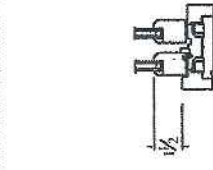

Hardware: White Sash Locks

Screen: White Aluminum Framed Half Screen

Quantity: 1

Approval:

Sill Detail

Head Detail

Jamb Detail

Order #:
Line #:
Date: 12-28-15
CAD: ARK