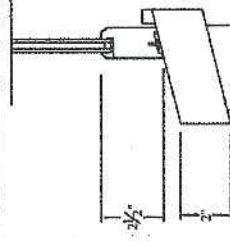

Specifications For: Milestone Single Hung, 35" x 65 3/8" Frame Size

Glass: Low E with Argon Gray Warm Edge Spacer, 3 MM Glass, 1/2" Overall Glass Thickness.

Sash: Solid Pine sash. Mortise, tenon and pinned corners. Primed Exterior, Primed Interior, Custom 2 1/2" Top Rail, Custom 1 3/4" Side Stiles and 2 1/2" Bottom Rail.

Frame: Pine. 4-9/16" Jamb Depth. Primed Interior. Primed Exterior, Custom 2" Flat Face Sill, 14 Degree Sill No Casing

Divided Lights: 5/8" Simulted Divided Lite w/ Gray Spacer. 6/6 (3w2h)

Limited Travel in Bottom Sash Due To Size

Hardware: White Sash Locks

Screen: White Aluminum Framed Half Screen

Quantity: 1

Approval:

Sill Detail

Head Detail

Jamb Detail

Order #:
Line #:
Date: 12-28-15
CAD: ARK