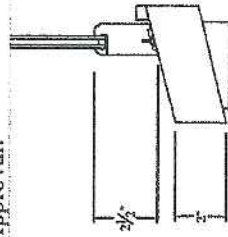

Specifications For: Milestone Single Hung, 35" x 86 1/8" Frame Size

Glass: Low E with Argon Gray Warm Edge Spacer, 3 MM Glass, 1/2" Overall Glass Thickness.

Sash: Solid Pine sash. Mortise, tenon and pinned corners. Primed Exterior, Primed Interior, Custom 2 1/2" Top Rail, Custom 1 3/4" Side Stiles and 2 1/2" Bottom Rail.

Frame: Pine. 4-9/16" Jamb Depth. Primed interior. Primed Exterior, Custom 2" Flat Face Sill, 14 Degree Sill No Casing.

Divided Lights: 5/8" Simulted Divided Lite w/ Gray Spacer. 9/9 (3w3h)

Limited Travel in Bottom Sash Due To Size

Hardware: White Sash Locks

Screen: White Aluminum Framed Half Screen

Quantity: 1

Approval:

Sill Detail

Head Detail

Jamb Detail

Order #: