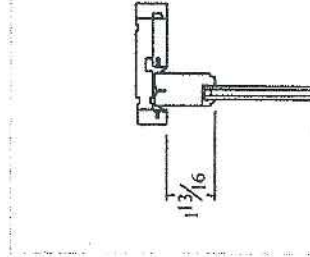

Frame: Pine. 4-9/16" Jamb Depth. Primed interior. Primed Exterior, Custom 2" Flat Face Sill, 14 Degree Sill No Casing.

Divided Lights: 5/8" Simulted Divided Lite w/ Gray Spacer. 9/9 (3w3h)

Limited Travel in Bottom Sash Due To Size

Hardware: White Sash Locks

Screen: White Aluminum Framed Half Screen

Quantity: 1

Approval:

Sill Detail

Head Detail

Jamb Detail

Order #: