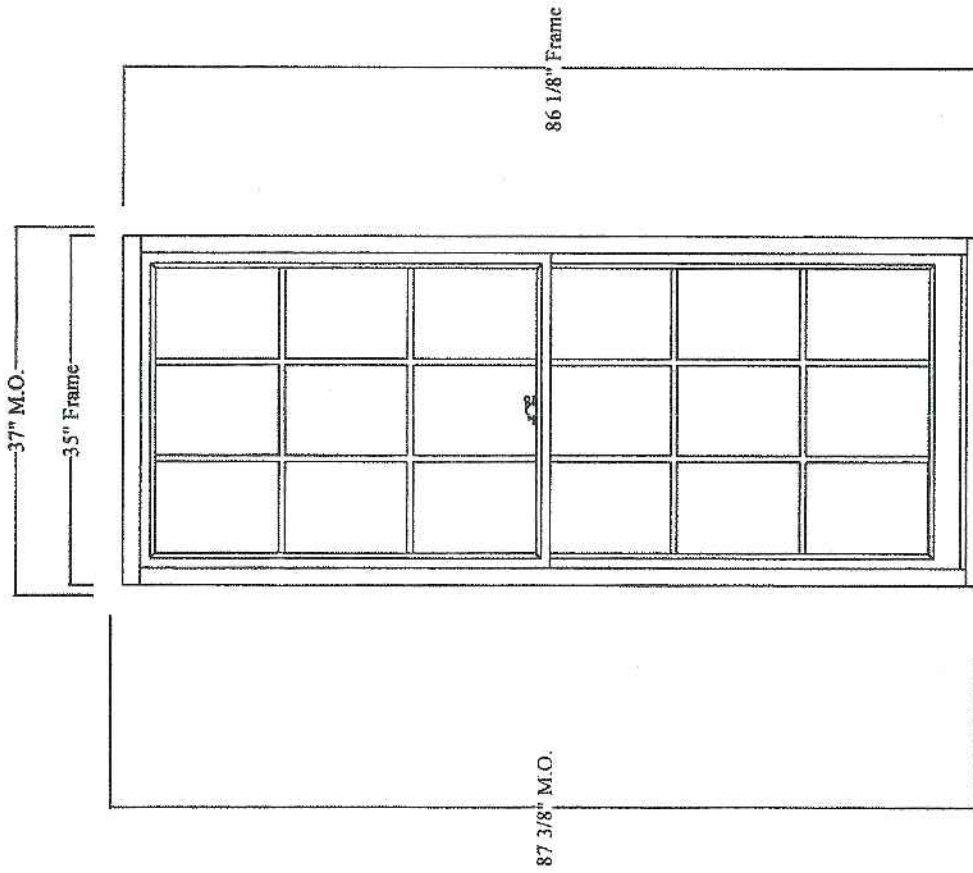

Specifications For: Milestone Single Hung, 35" x 86 1/8" Frame Size

Glass: Low E with Argon Gray Warm Edge Spacer, 3 MM Glass, 1/2" Overall Glass Thickness.

Sash: Solid Pine sash. Mortise, tenon and pinned corners. Primed Exterior, Primed Interior, Custom 2 1/2" Top Rail, Custom 1 3/4" Side Stiles and 2 1/2" Bottom Rail.

Frame: Pine. 4-9/16" Jamb Depth. Primed interior. Primed Exterior, Custom 2" Flat Face Sill, 14 Degree Sill No Casing.

Divided Lights: 5/8" Simulted Divided Lite w/ Gray Spacer. 9/9 (3w3h)

Limited Travel in Bottom Sash Due To Size

Hardware: White Sash Locks

Screen: White Aluminum Framed Half Screen

Quantity: 1

Approval:

Sill Detail

Head Detail

Jamb Detail

Order #: