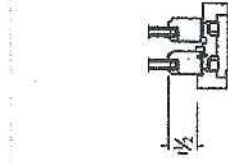

Hardware: White Sash Locks

Screen: White Aluminum Framed Half Screen

Quantity: 1

Approval:

Sill Detail

Head Detail

Jamb Detail

Order #: