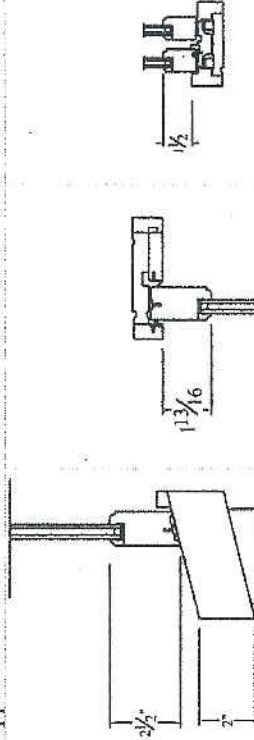

Specifications For: Milestone Single Hung, 35" x 83 3/8" Frame Size
(BOTH SASHES OPERATE)

Glass: Low E with Argon Gray Warm Edge Spacer, 3 MM Glass, 1/2" Overall Glass Thickness.

Sash: Solid Pine sash. Mortice, tenon and pinned corners. Primed Exterior, Primed Interior, Custom 2 1/2" Top Rail, Custom 1 3/4" Side Stiles and 2 1/2" Bottom Rail.

Frame: Pine. 4-9/16" Jamb Depth. Primed interior. Primed Exterior, Custom 2" Flat Face Sill, 14 Degree Sill No Casing.

Divided Lights: 5/8" Simulted Divided Lite w/ Gray Spacer. 6/6 (3w2h)

Limited Travel in Bottom Sash Due To Size

Hardware: White Sash Locks

Screen: White Aluminum Framed Half Screen

Quantity: 2

Approval:

Sill Detail

Head Detail

Jamb Detail

Order #: