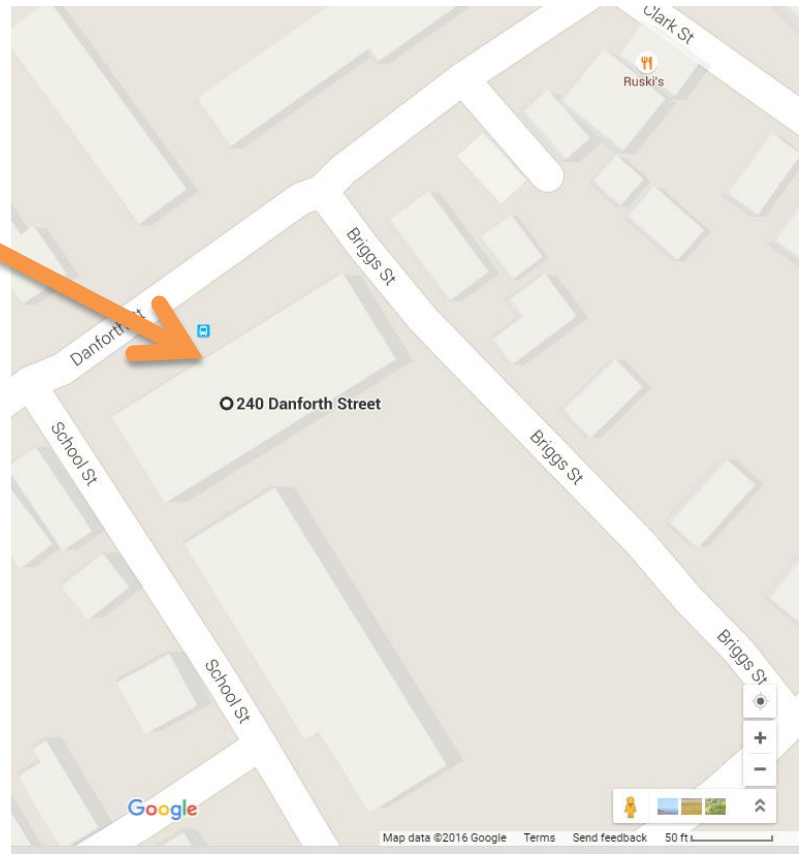

Schochet Companies Overhead View

40A Manson Libby Road
Scarborough, ME 04074
Phone: 207-396-6111
Fax: 207-396-6435

CLIENT	Schochet Companies
ADDRESS	240 Danforth St. Portland ME

DRAWING NAME	DATE
SALES PERSON	DESIGNER
CLIENT SIGNATURE & APPROVAL DATE	