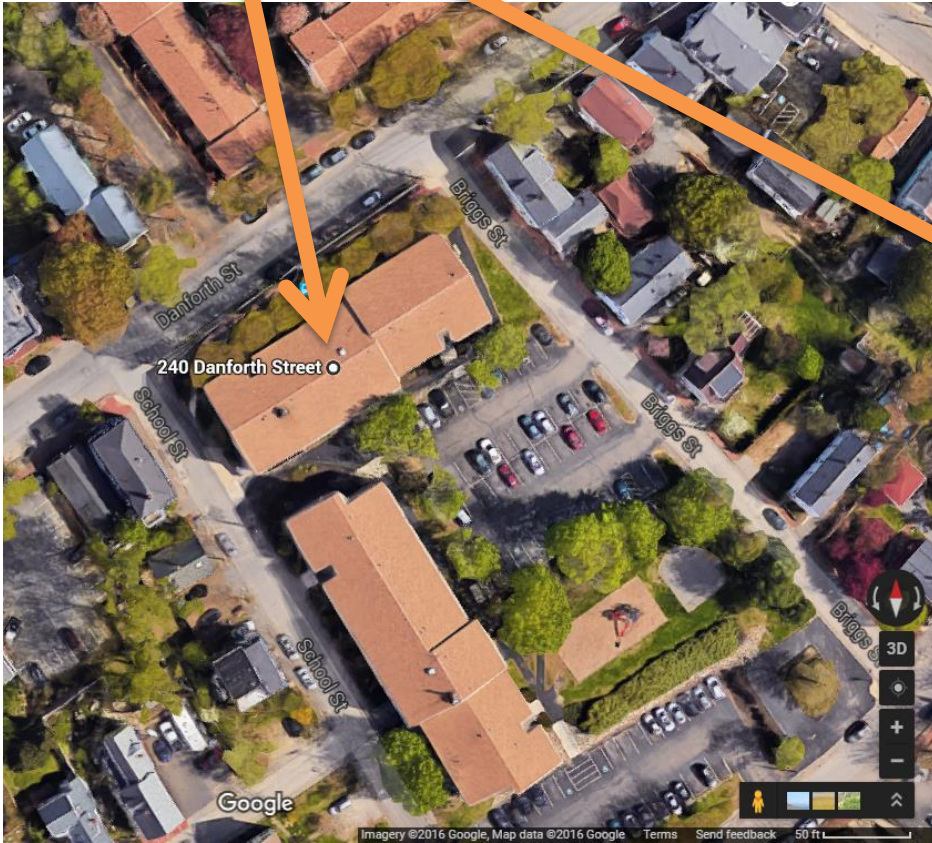

Schochet Companies Overhead View

40A Manson Libby Road
Scarborough, ME 04074
Phone: 207-396-6111
Fax: 207-396-6435

CLIENT	Schochet Companies
ADDRESS	240 Danforth St. Portland ME

DRAWING NAME	DATE
SALES PERSON	DESIGNER
CLIENT SIGNATURE & APPROVAL DATE	