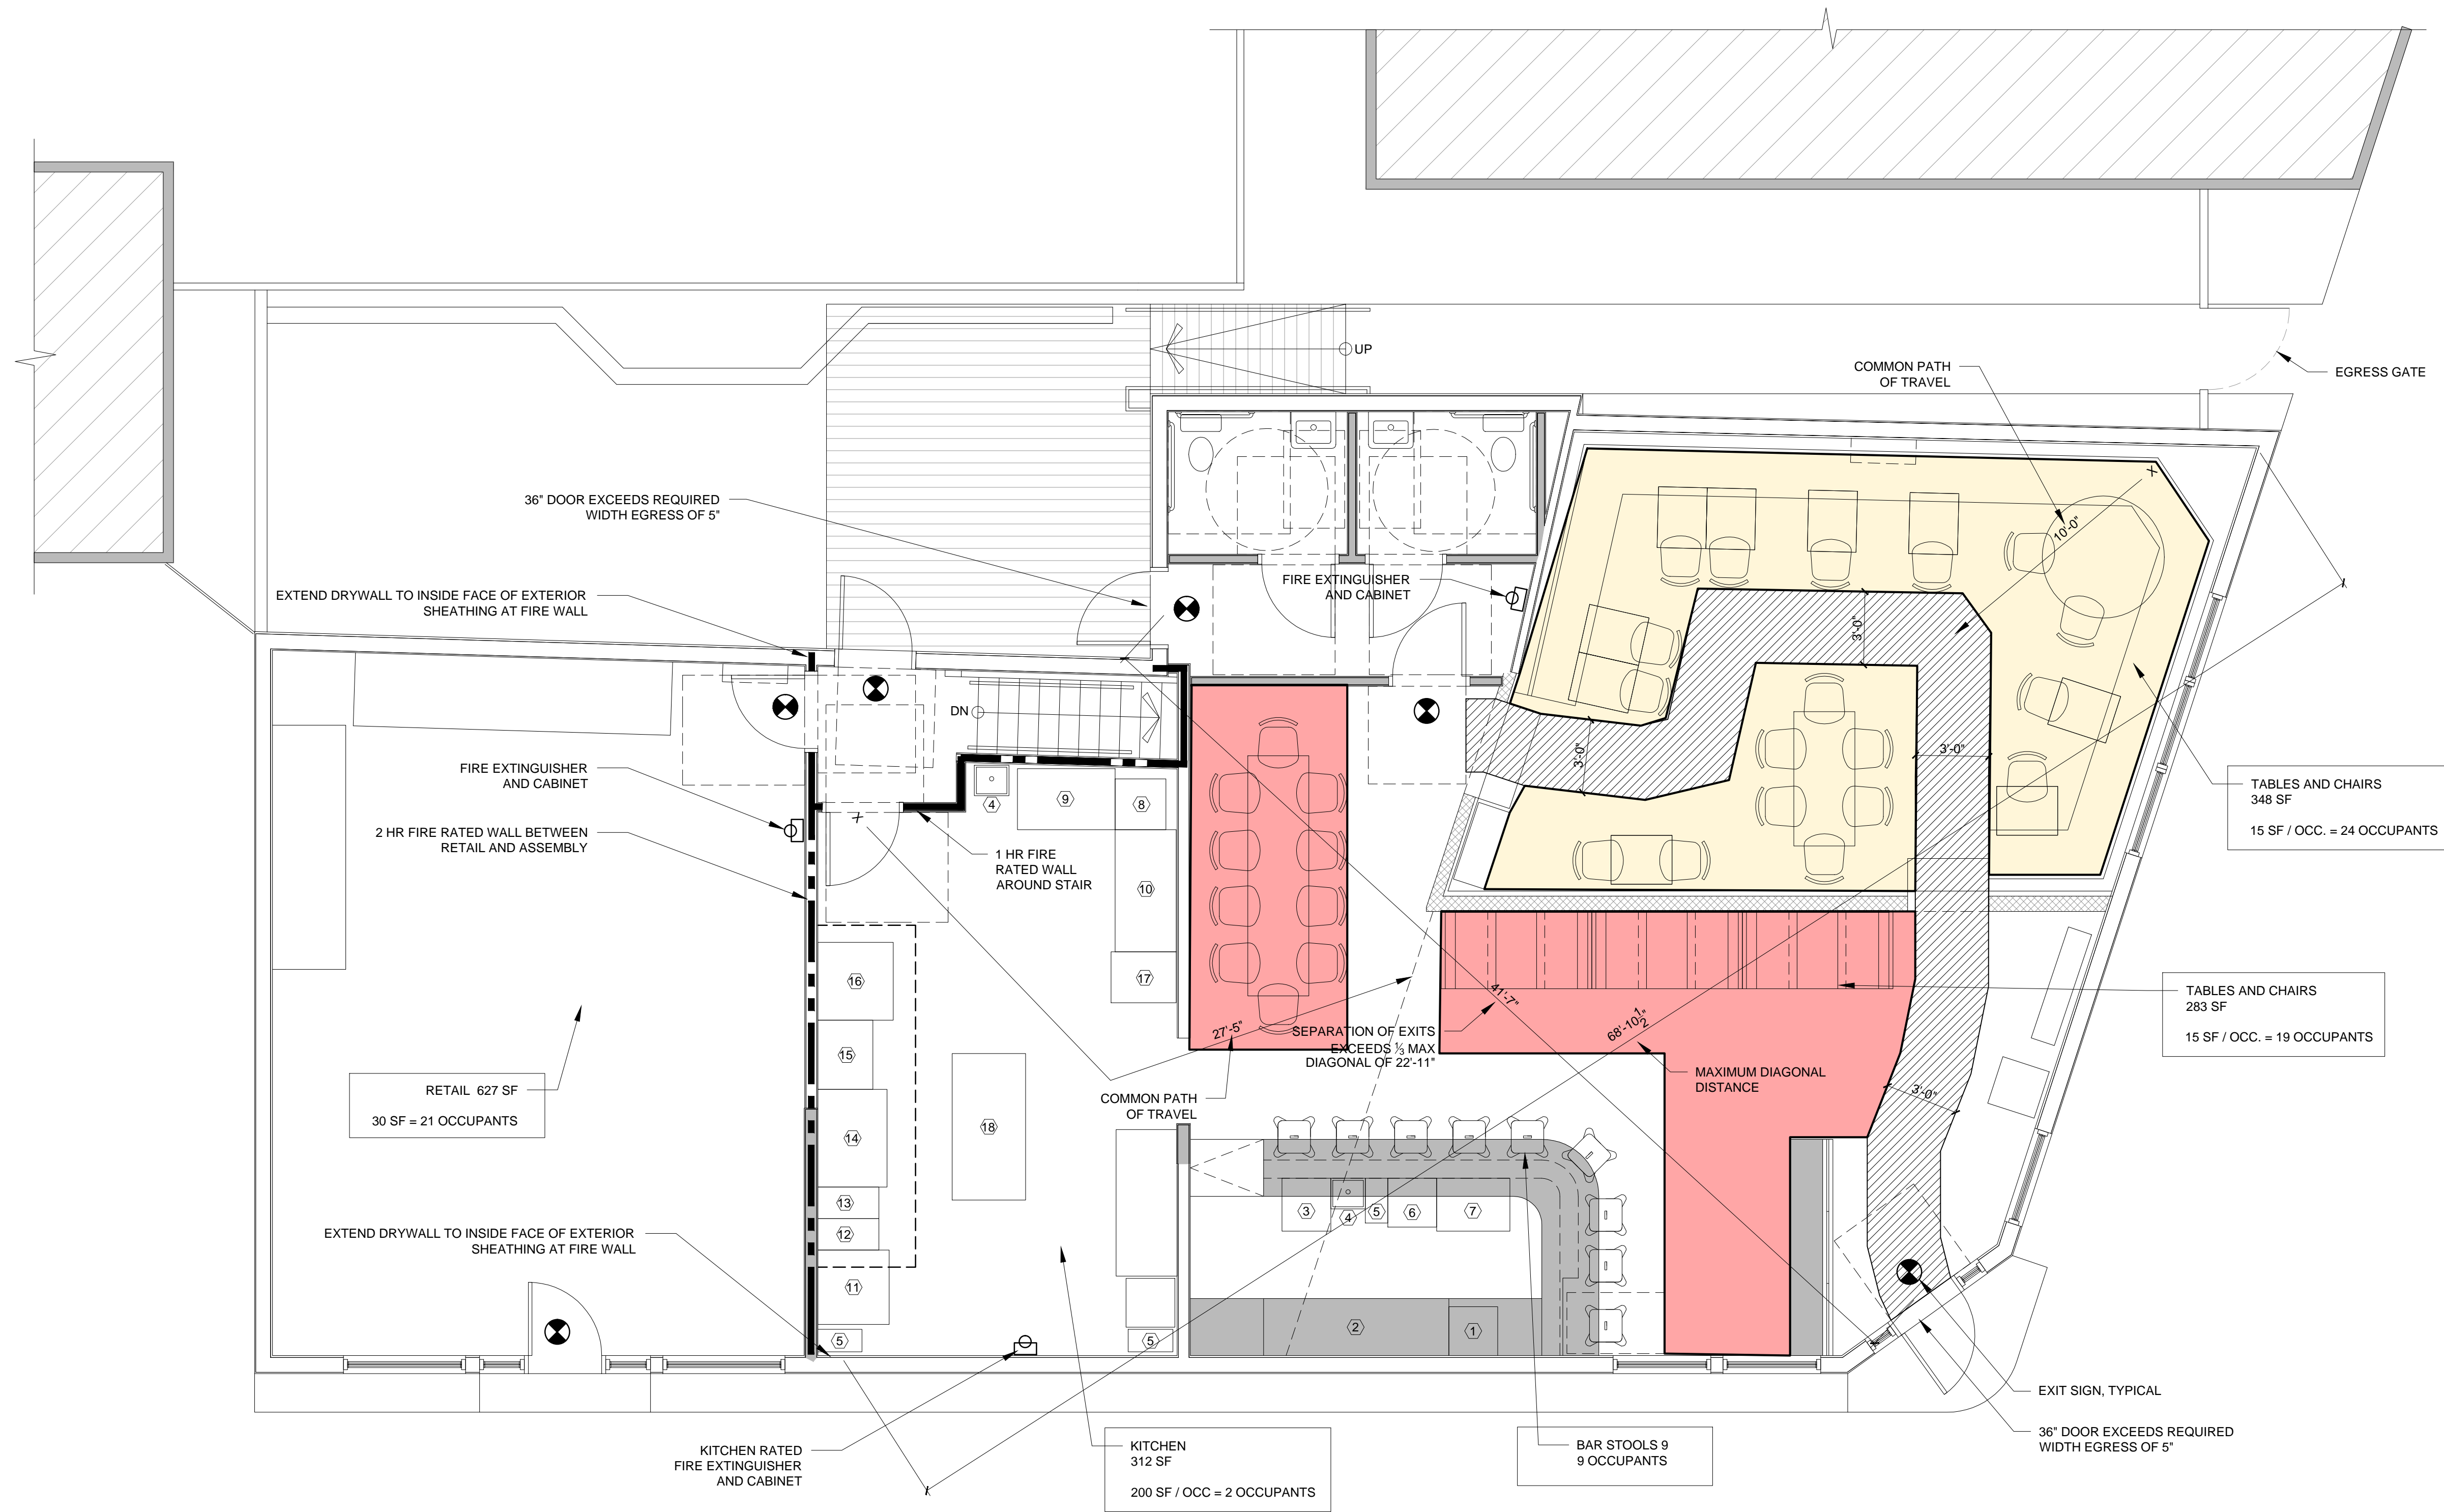

© 2017 RYAN SENATORE ARCHITECTURE

LITTLE GIANT RESTAURANT
211 DANFORTH STREET
PORTLAND, MAINE

CONSULTANTS:

REVISIONS:
▲ REVISION 03/10/17

DATE: FEBRUARY 24, 2017

PROJECT No. 1640

DRAWN BY: RRT, RJS

CHECKED BY: RJS

SCALE: AS NOTED

SHEET TITLE:

CODE REVIEW PLAN - FIRST FLOOR

G1-2

1 FIRST FLOOR CODE REVIEW PLAN
1/4" = 1'-0"