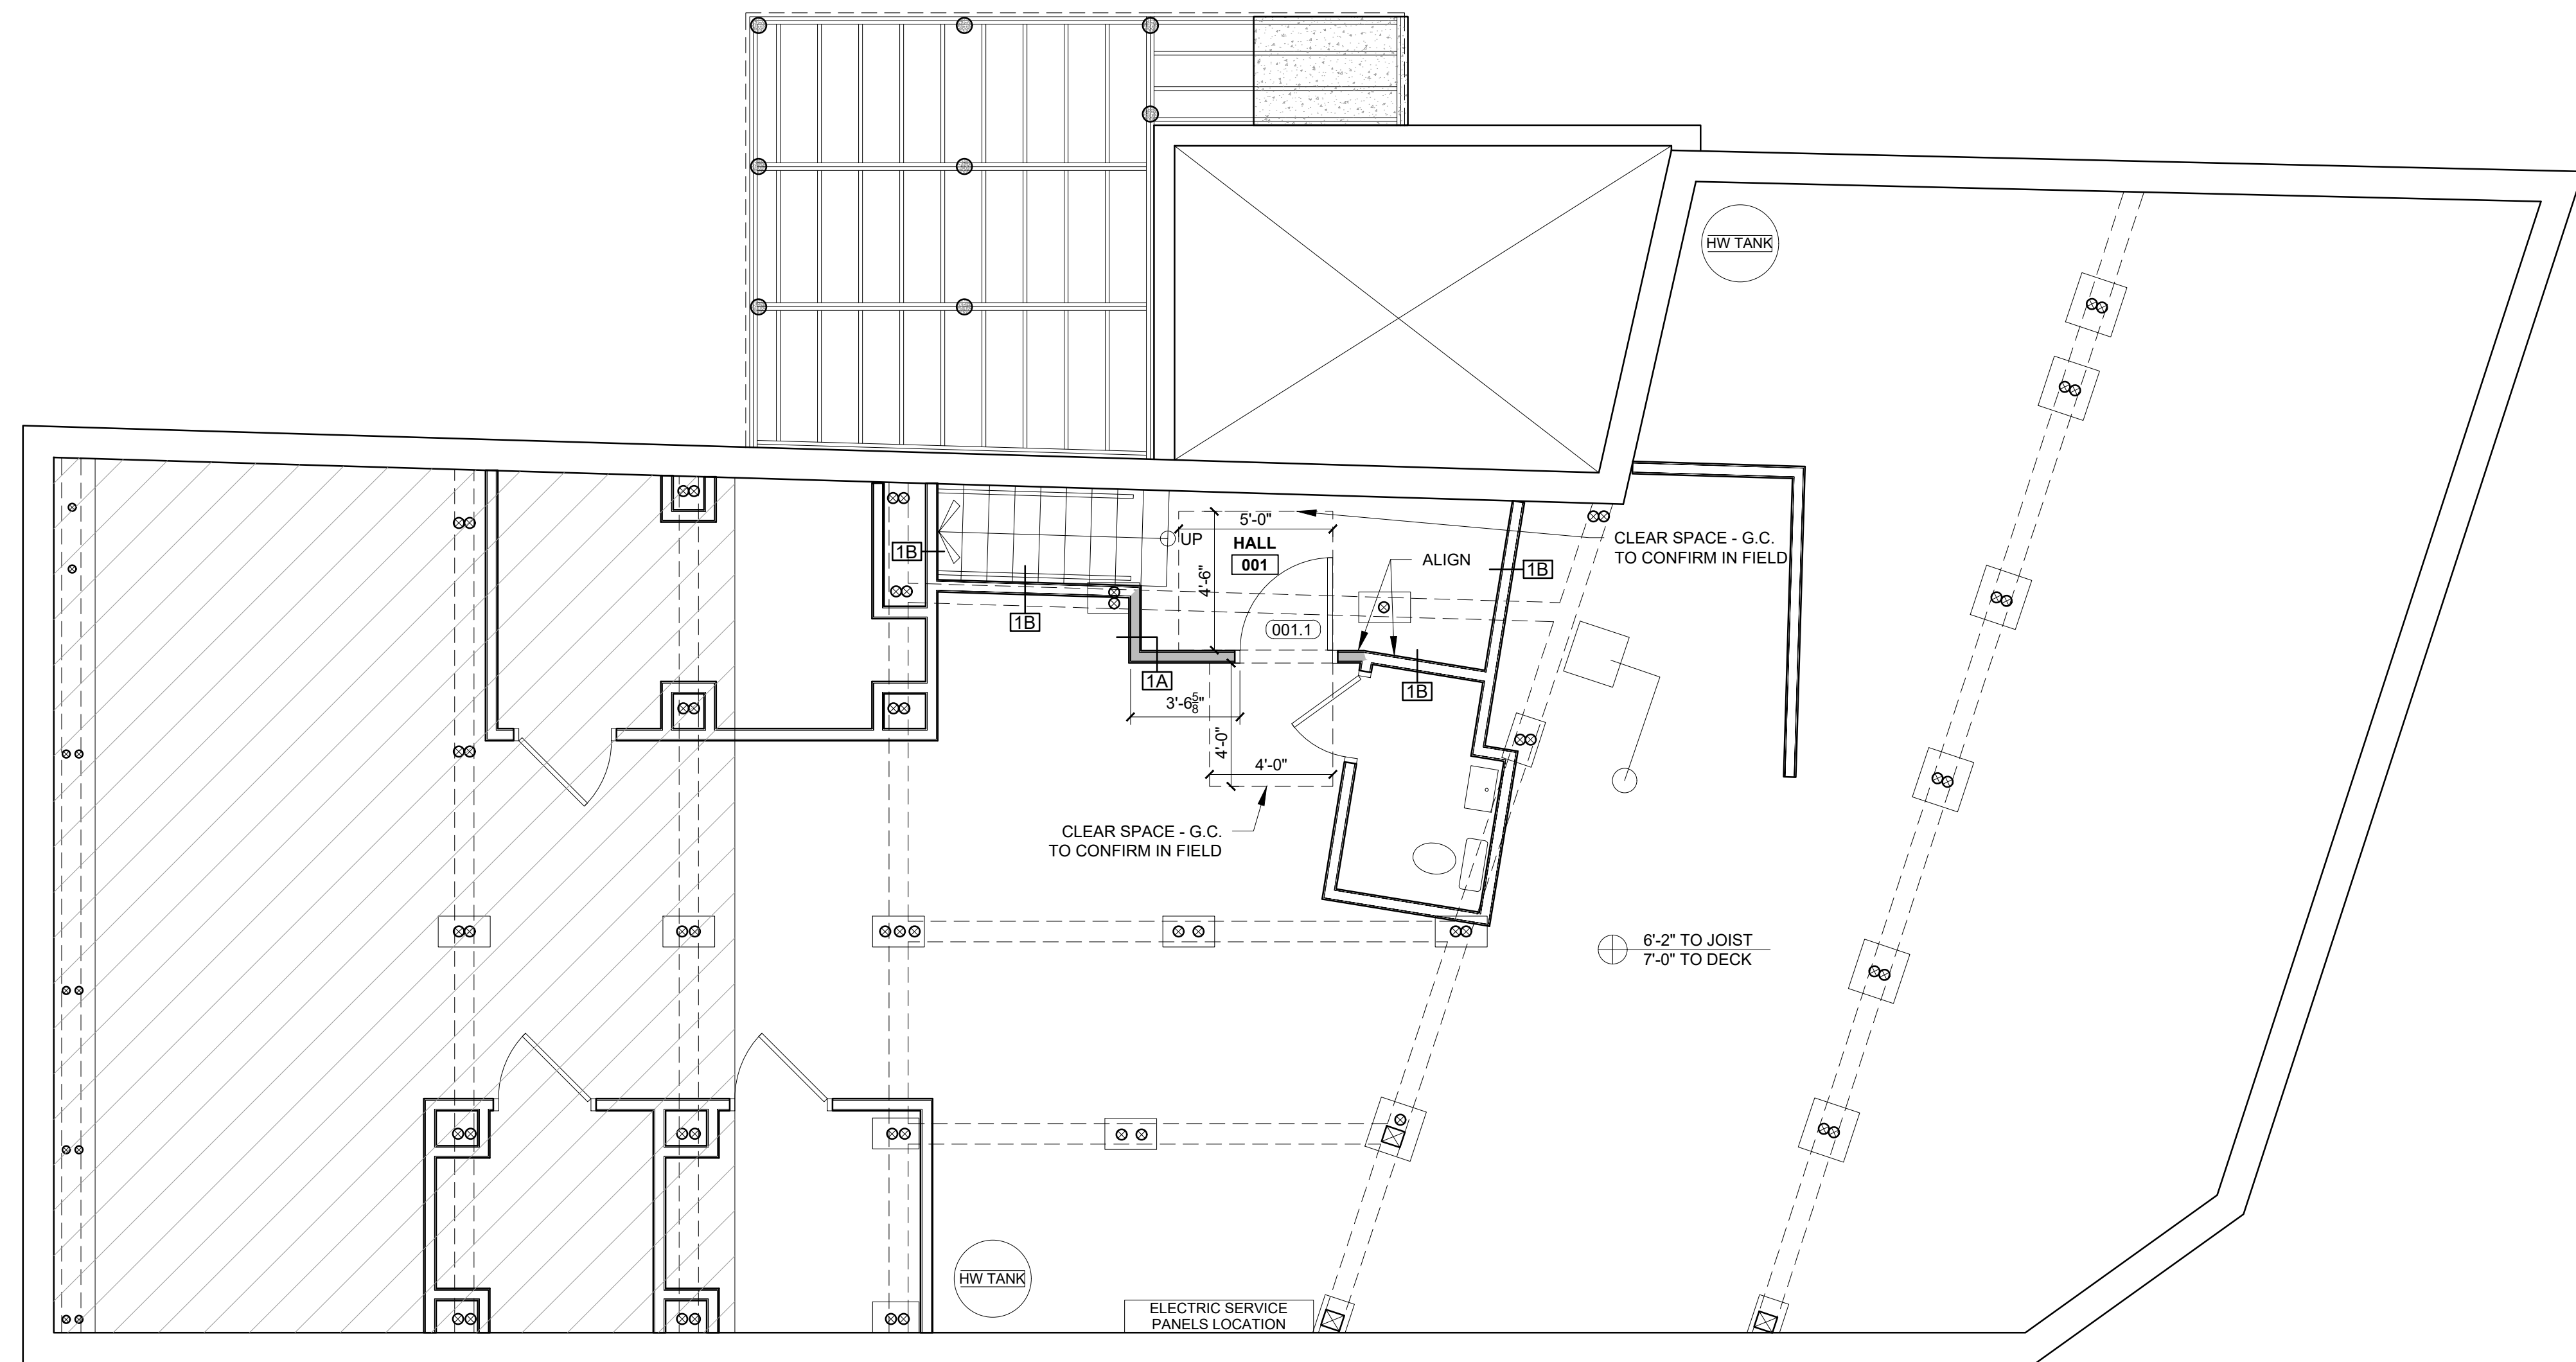

© 2017 RYAN SENATORE ARCHITECTURE

LITTLE GIANT RESTAURANT
211 DANFORTH STREET
PORTLAND, MAINE

CONSULTANTS:

REVISIONS:

DATE: FEBRUARY 24, 2017

PROJECT No. 1640

DRAWN BY: RRT, RJS

CHECKED BY: RJS

SCALE: AS NOTED

SHEET TITLE:
BASEMENT PLAN

A1-0

1 BASEMENT FLOOR PLAN
1/4" = 1'-0"