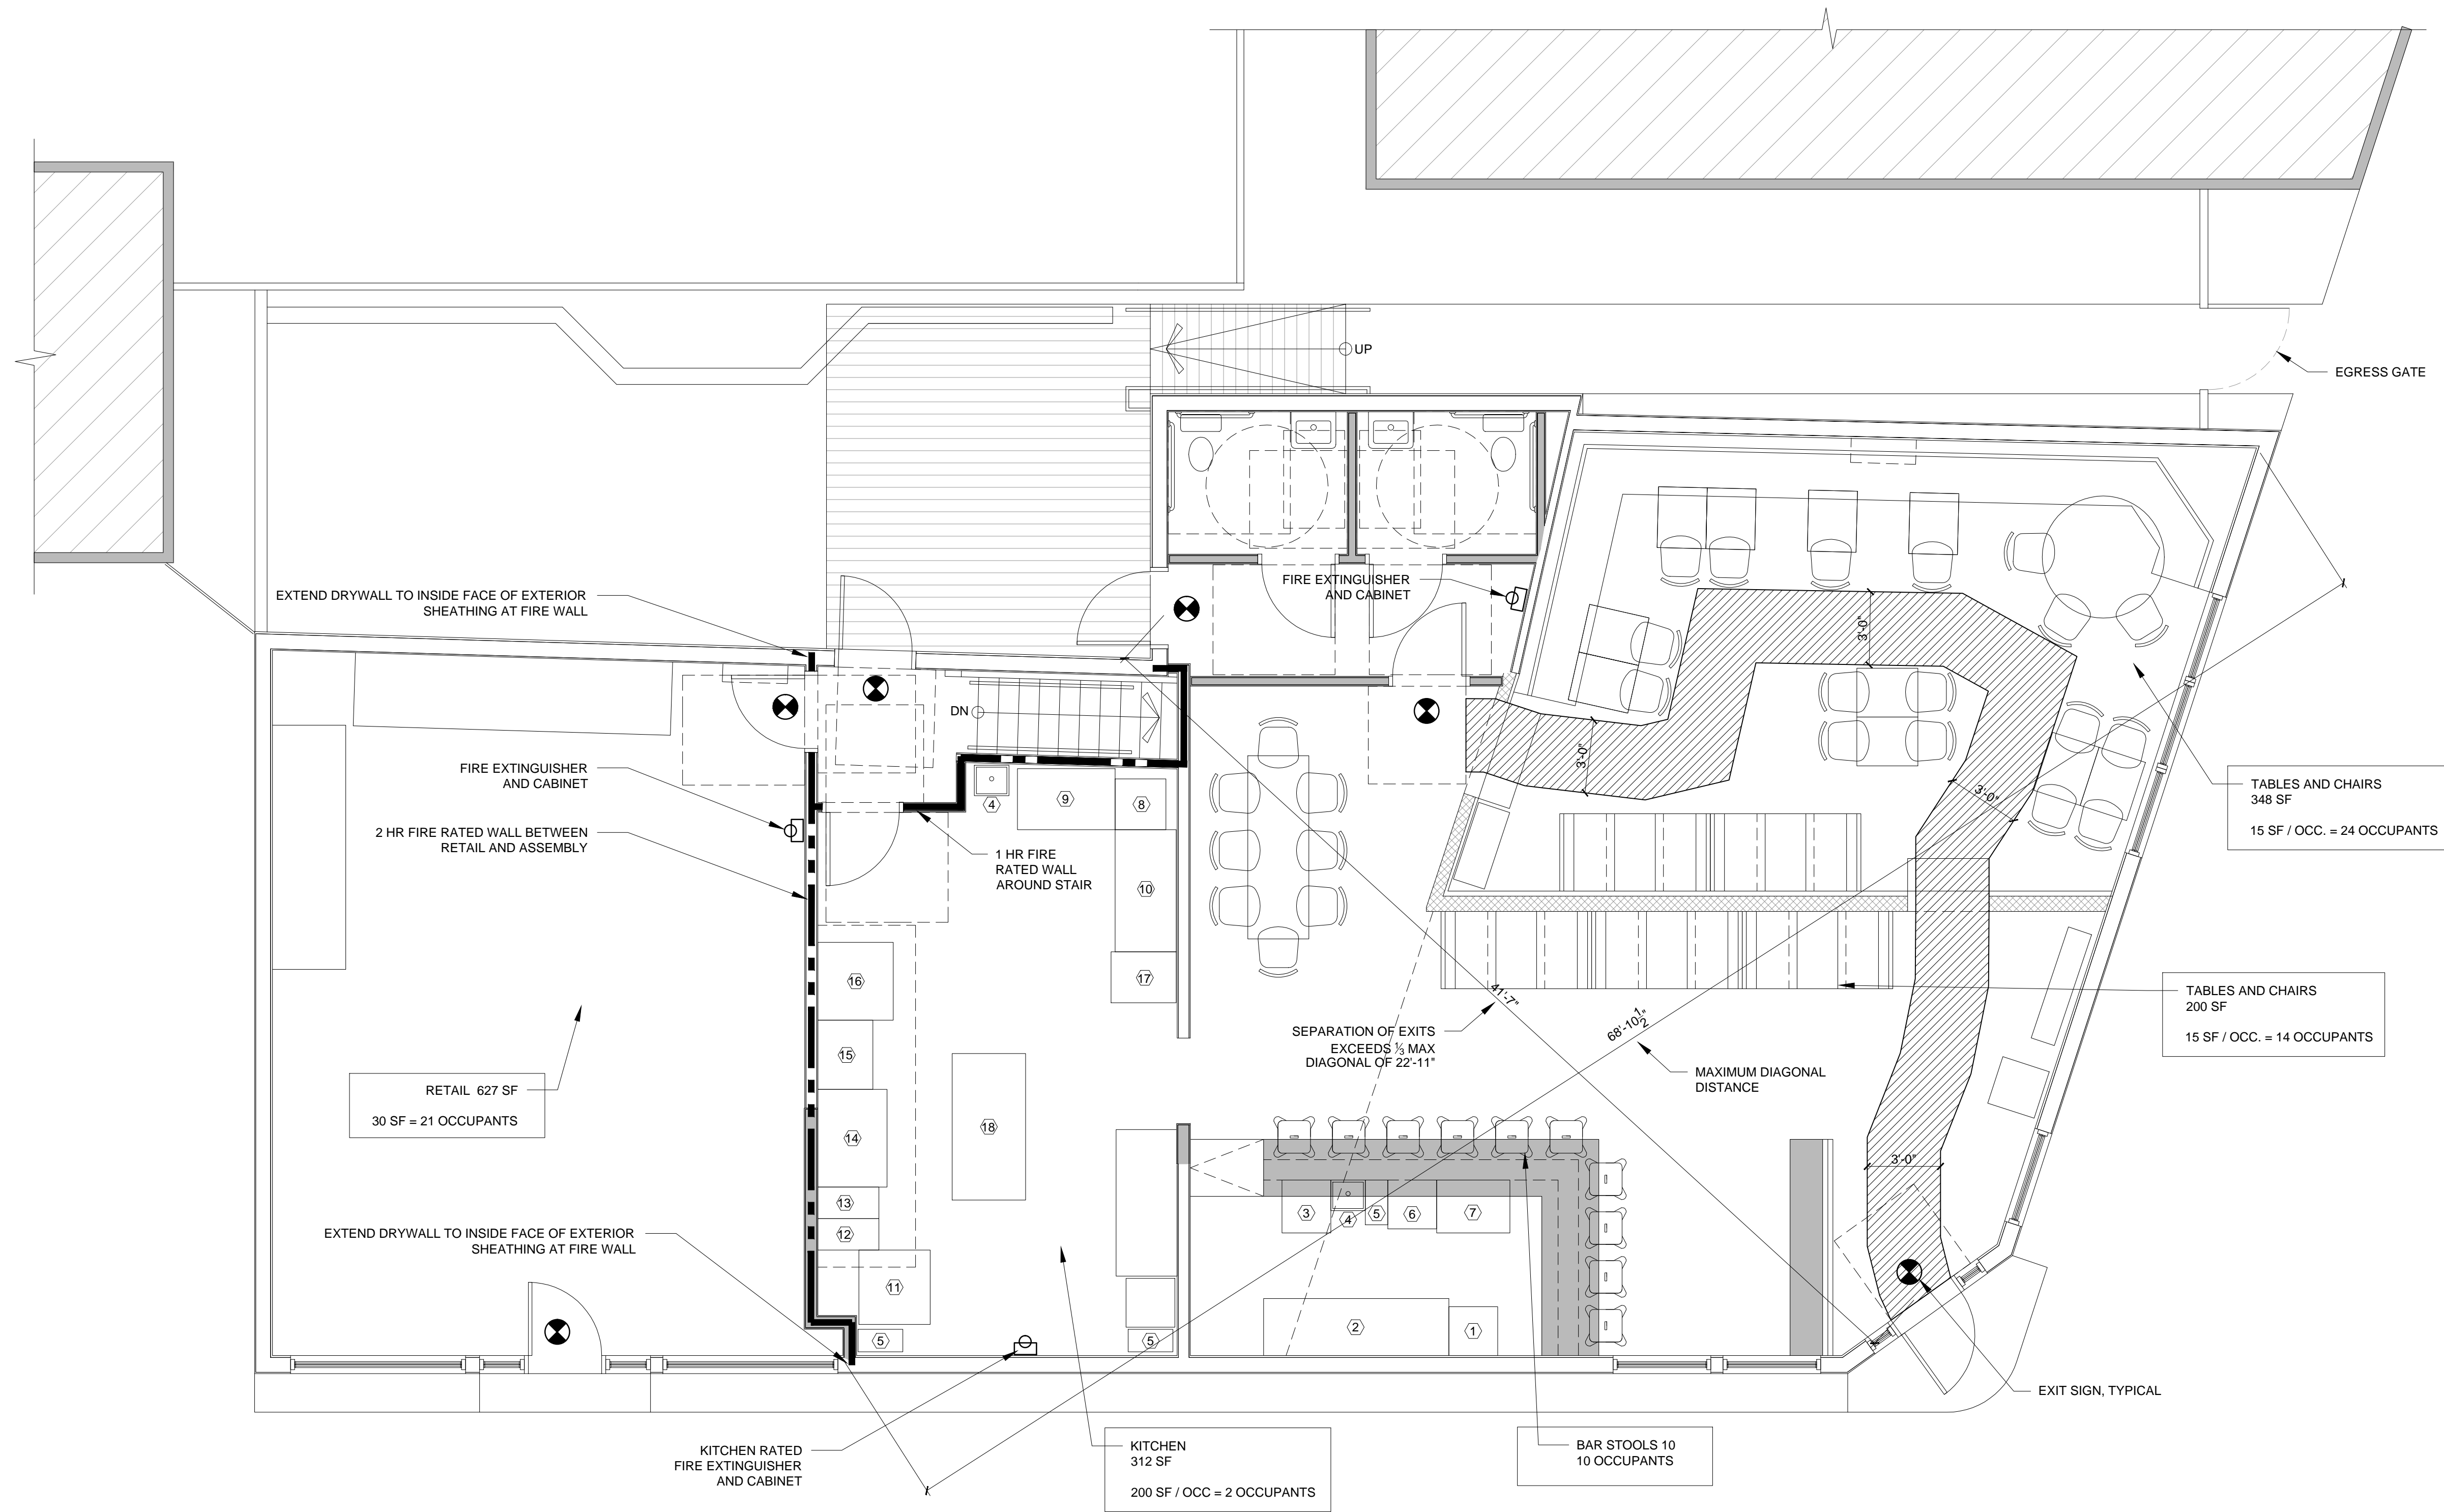

© 2016 RYAN SENATORE ARCHITECTURE

LITTLE GIANT RESTAURANT
211 DANFORTH STREET
PORTLAND, MAINE

CONSULTANTS:

REVISIONS:

DATE: NOVEMBER 29, 2016

PROJECT No. 1640

DRAWN BY: RRT, RJS

CHECKED BY: RJS

SCALE: AS NOTED

SHEET TITLE:

CODE REVIEW PLAN - FIRST FLOOR

G1-2

1 FIRST FLOOR CODE REVIEW PLAN
1/4" = 1'-0"