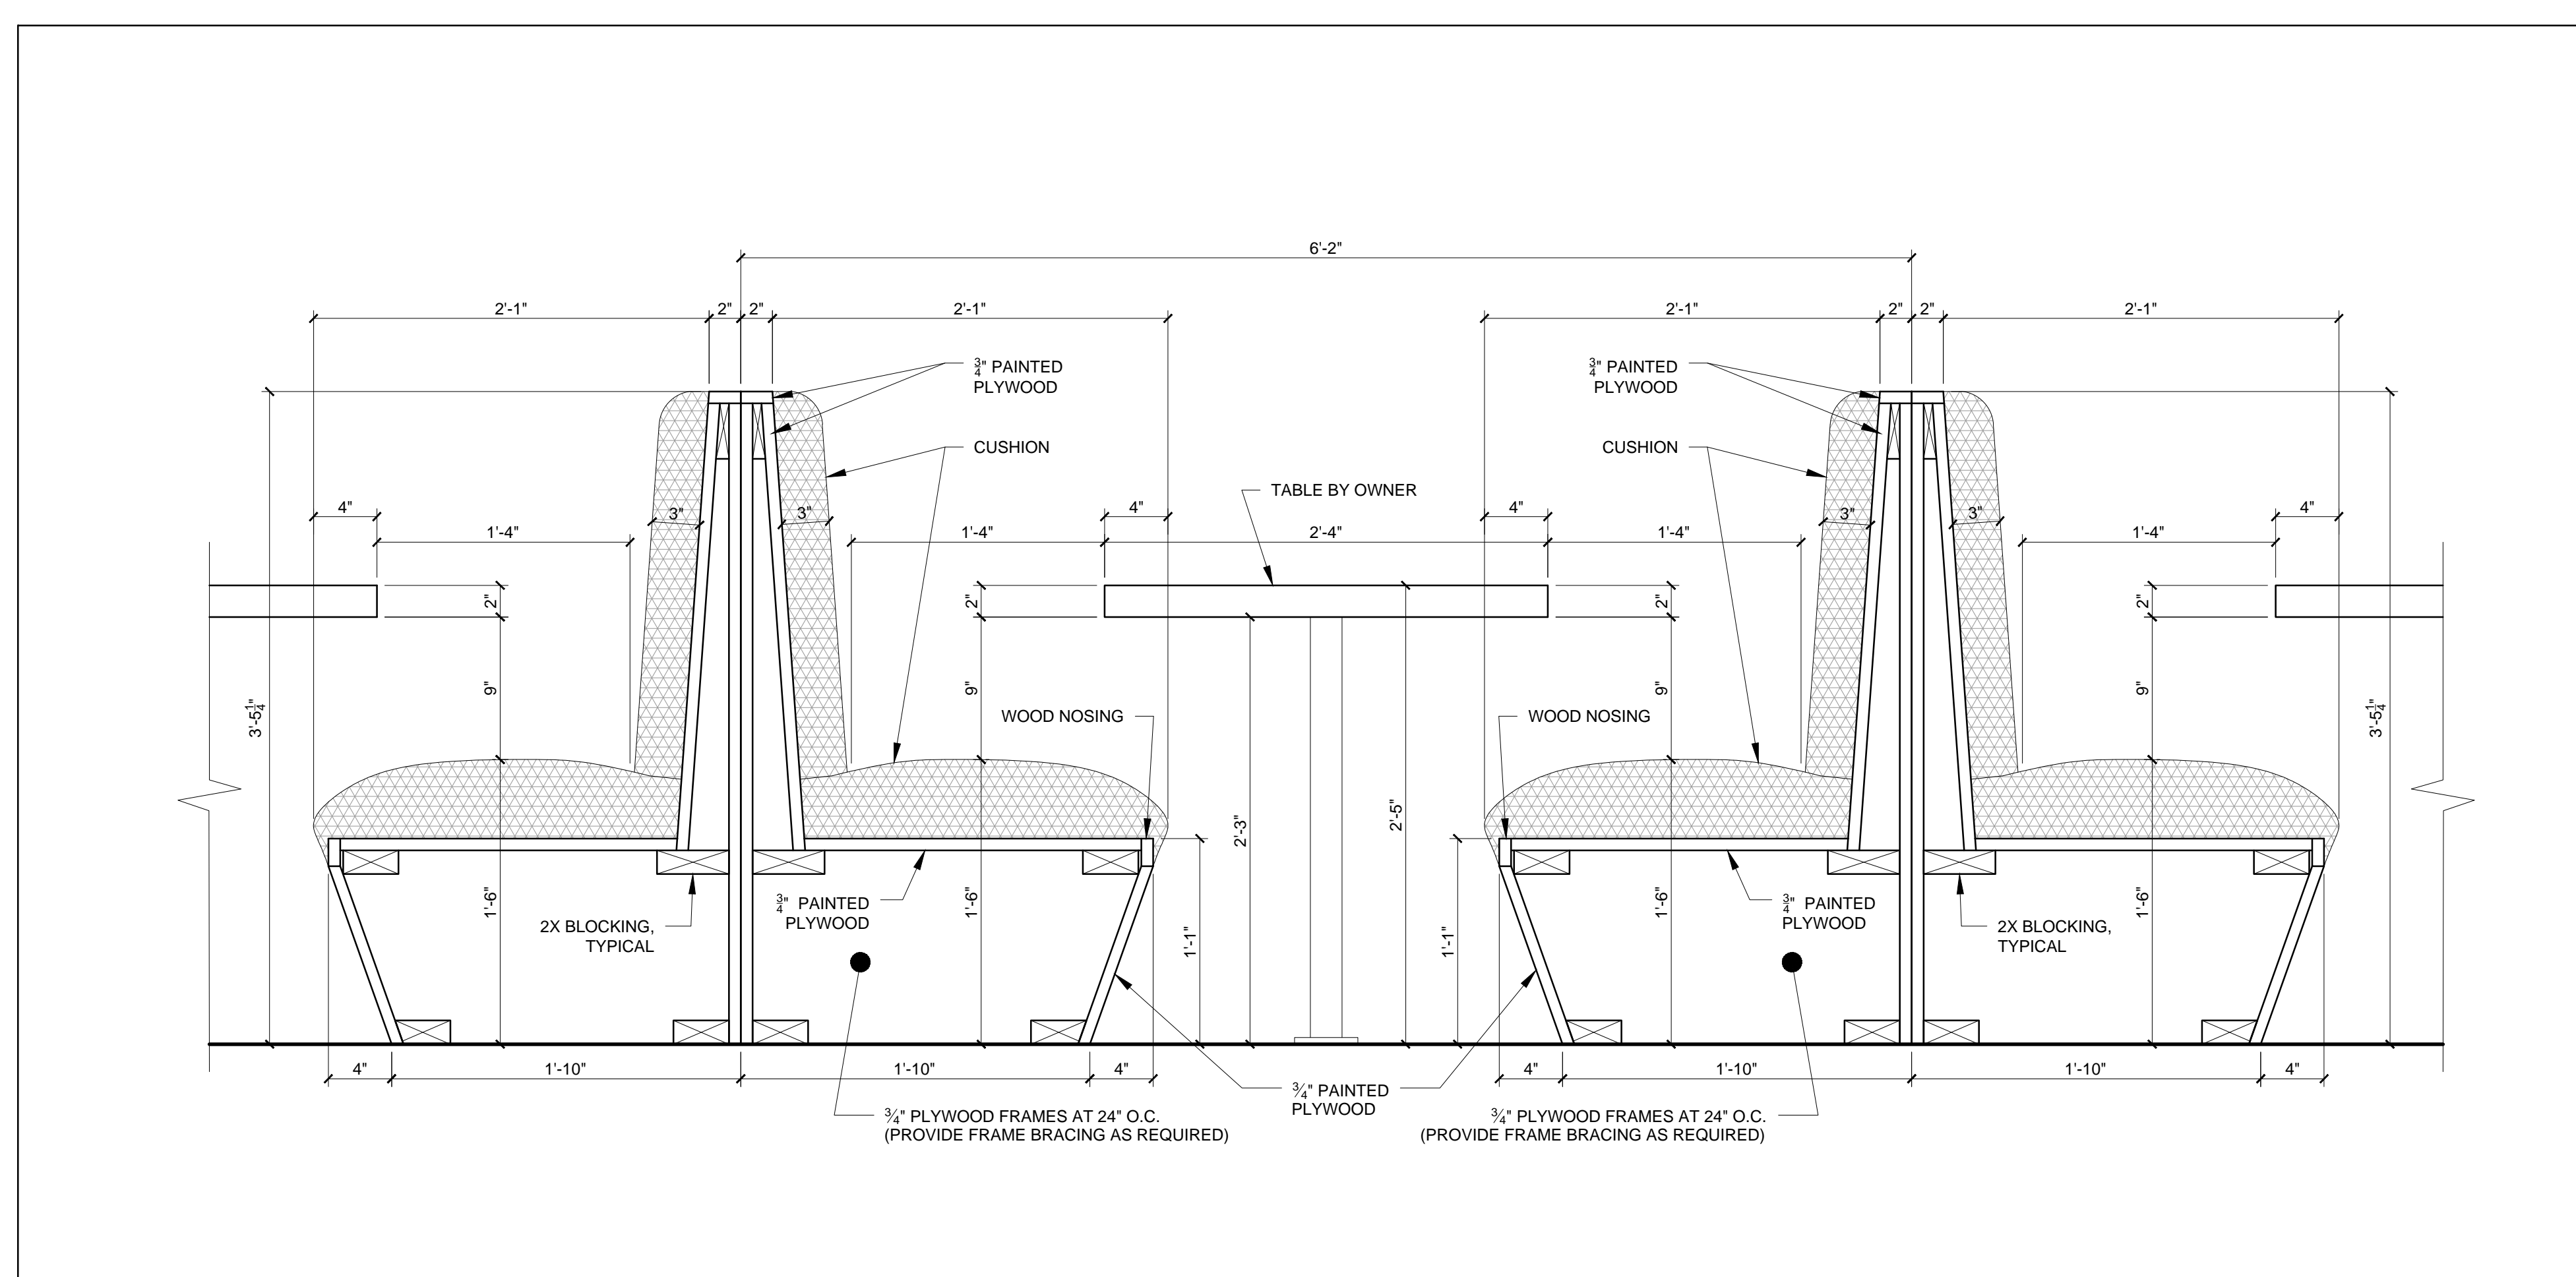

4 SECTION DETAIL BANQUETTE ON BACK WALL OF DINING ROOM #2  
 1 1/2" = 1'-0"

2 SECTION DETAIL DRINK RAIL  
 1 1/2" = 1'-0"

3 SECTION DETAIL BANQUETTE  
 1 1/2" = 1'-0"

1 SECTION DETAIL THROUGH BAR  
 1 1/2" = 1'-0"