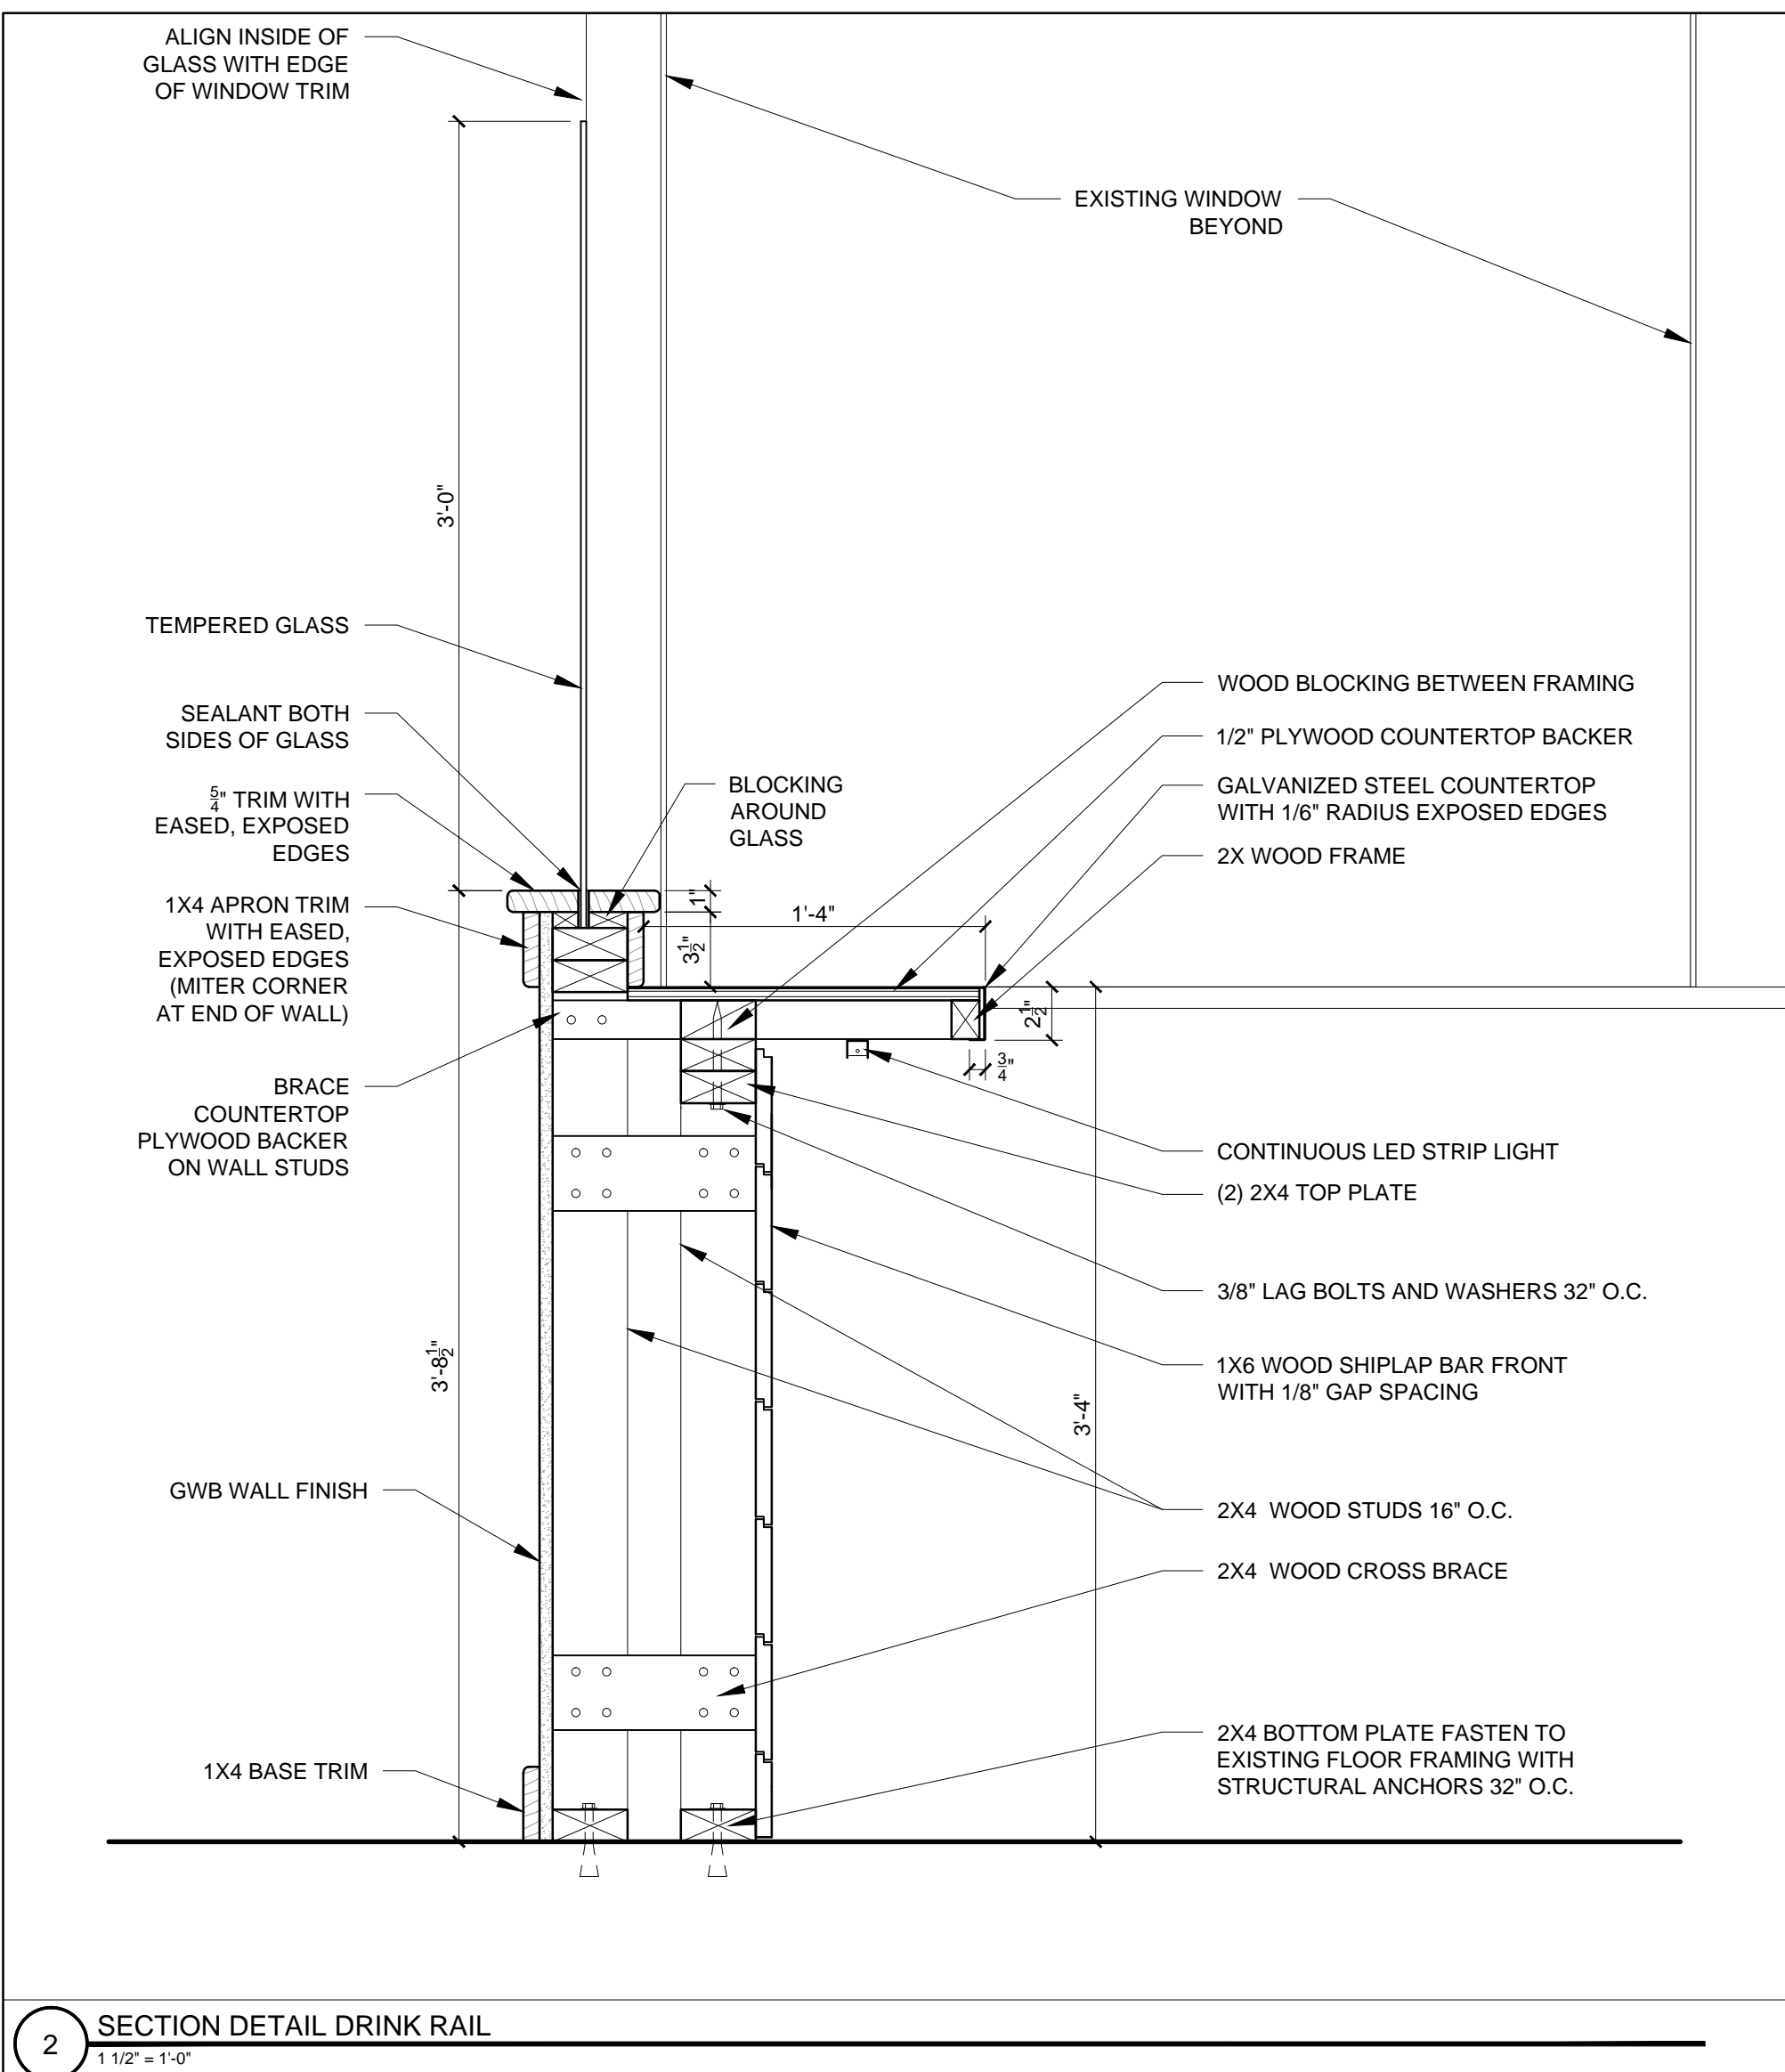

4 SECTION DETAIL BANQUETTE ON BACK WALL OF DINING ROOM #2  
 1 1/2" = 1'-0"

2 SECTION DETAIL DRINK RAIL  
 1 1/2" = 1'-0"

3 SECTION DETAIL BANQUETTE  
 1 1/2" = 1'-0"

1 SECTION DETAIL THROUGH BAR  
 1 1/2" = 1'-0"