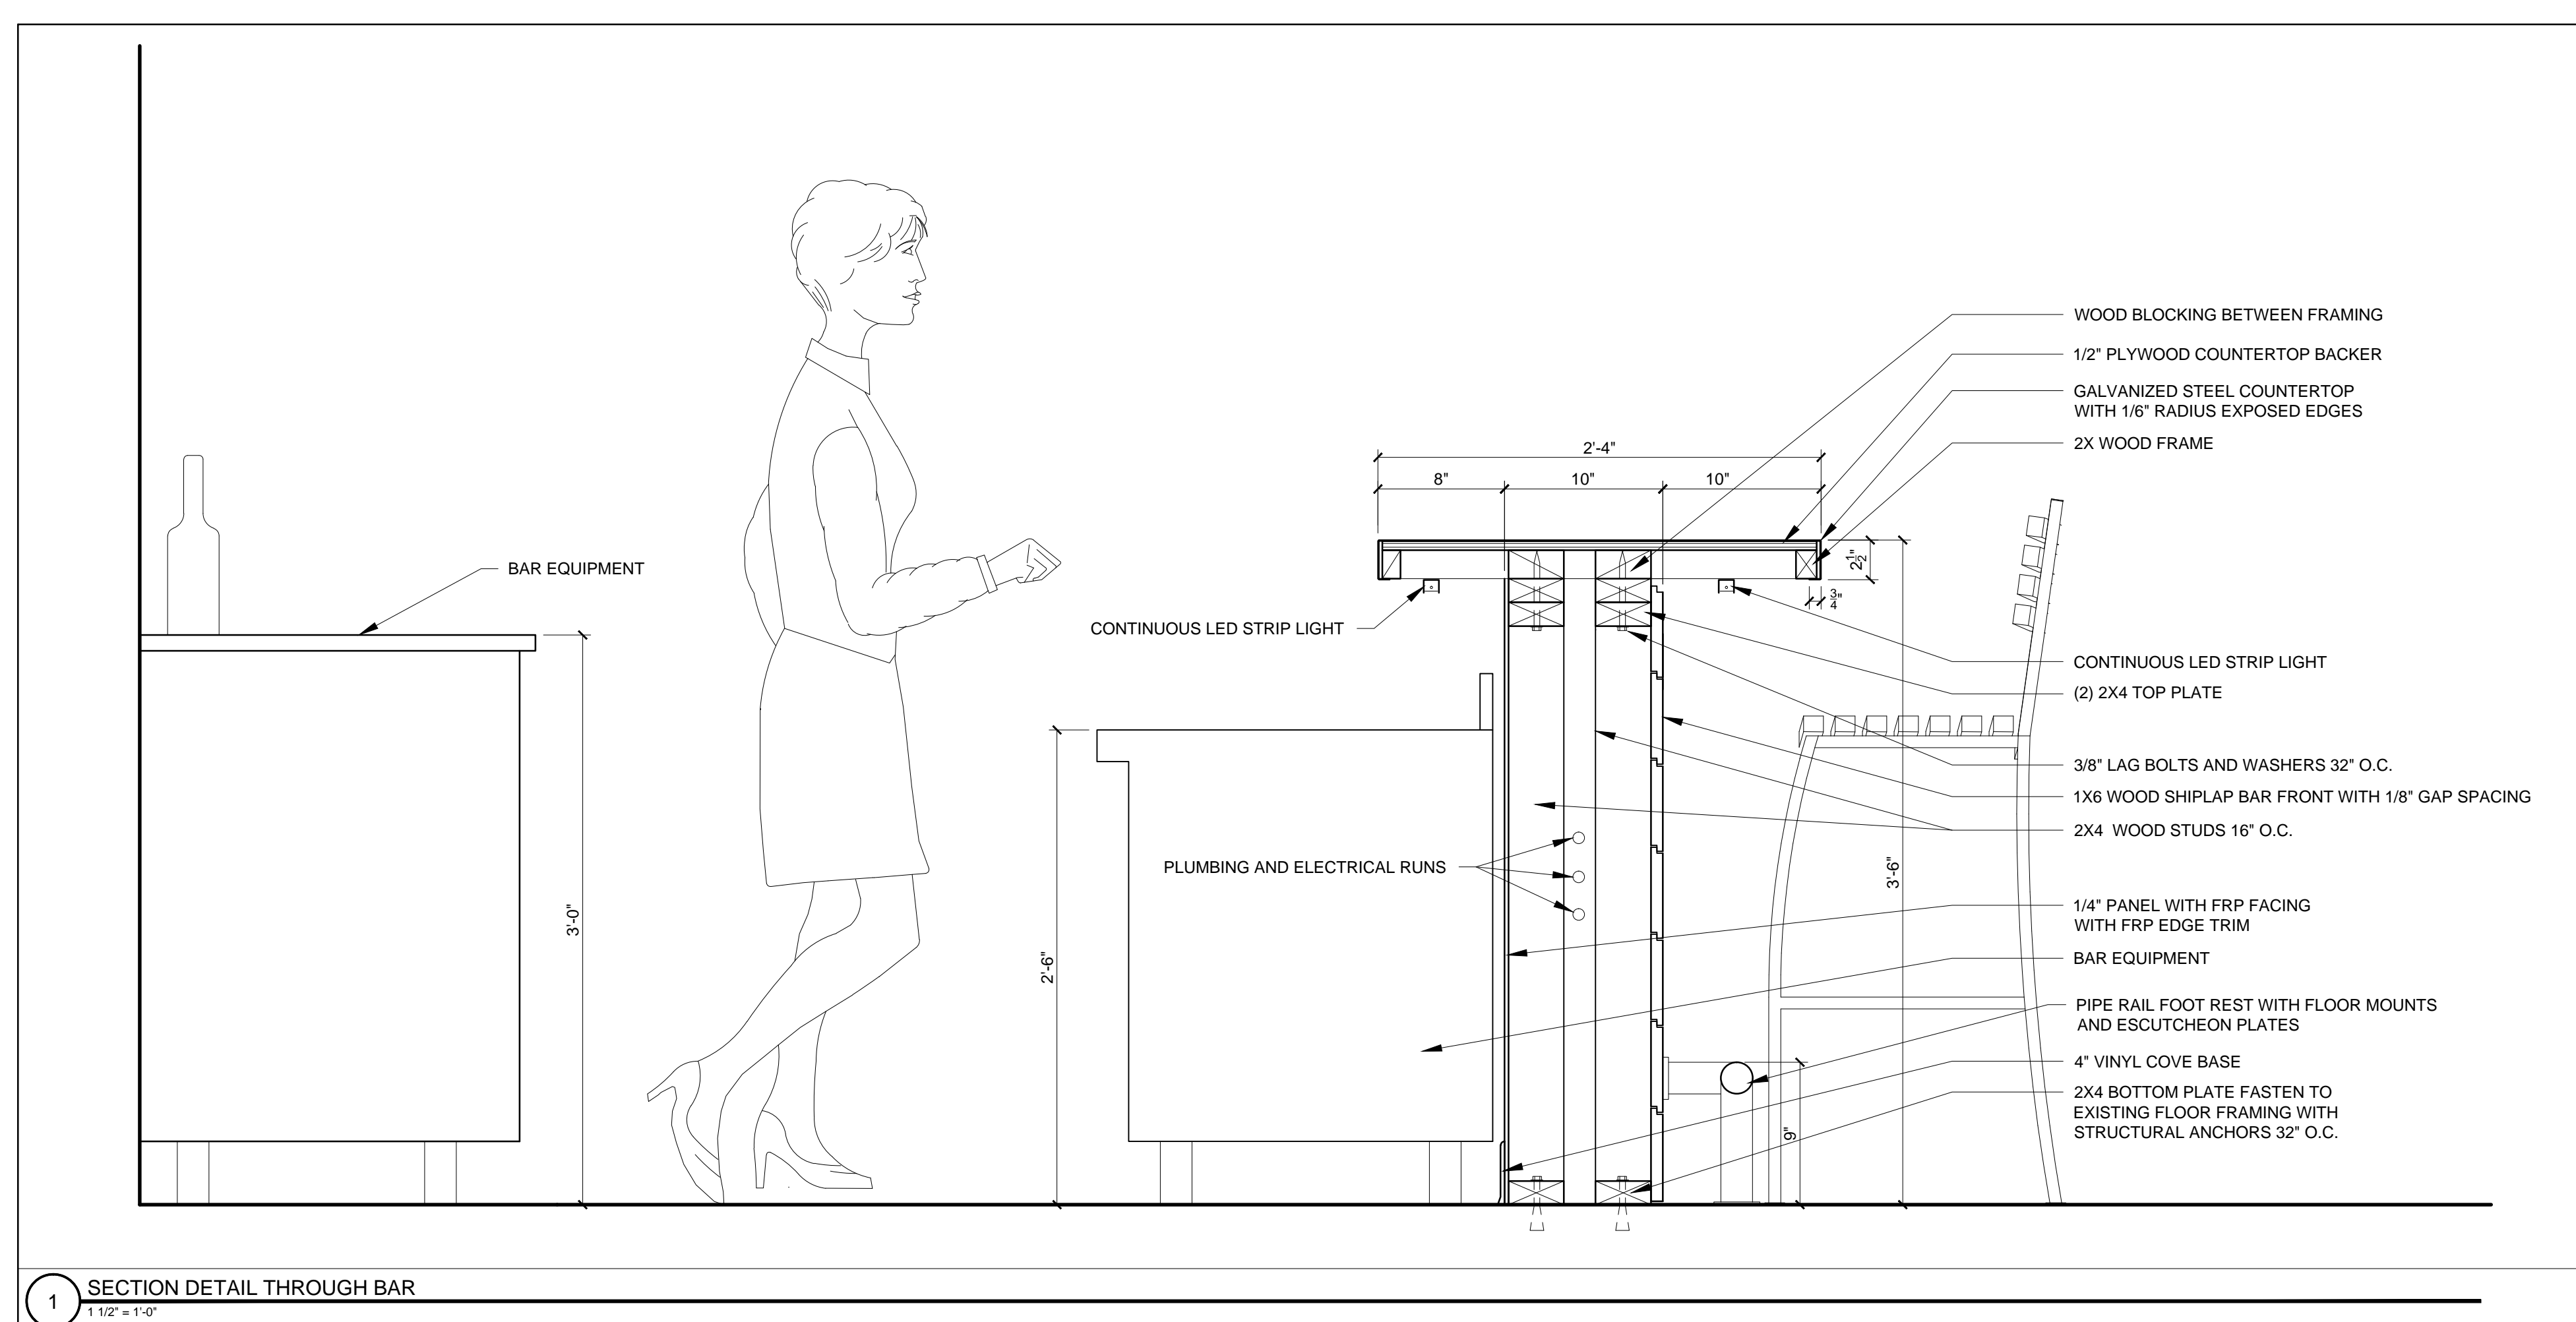

4 SECTION DETAIL BANQUETTE ON BACK WALL OF DINING ROOM #2  
 1 1/2" = 1'-0"

2 SECTION DETAIL DRINK RAIL  
 1 1/2" = 1'-0"

3 SECTION DETAIL BANQUETTE  
 1 1/2" = 1'-0"

1 SECTION DETAIL THROUGH BAR  
 1 1/2" = 1'-0"