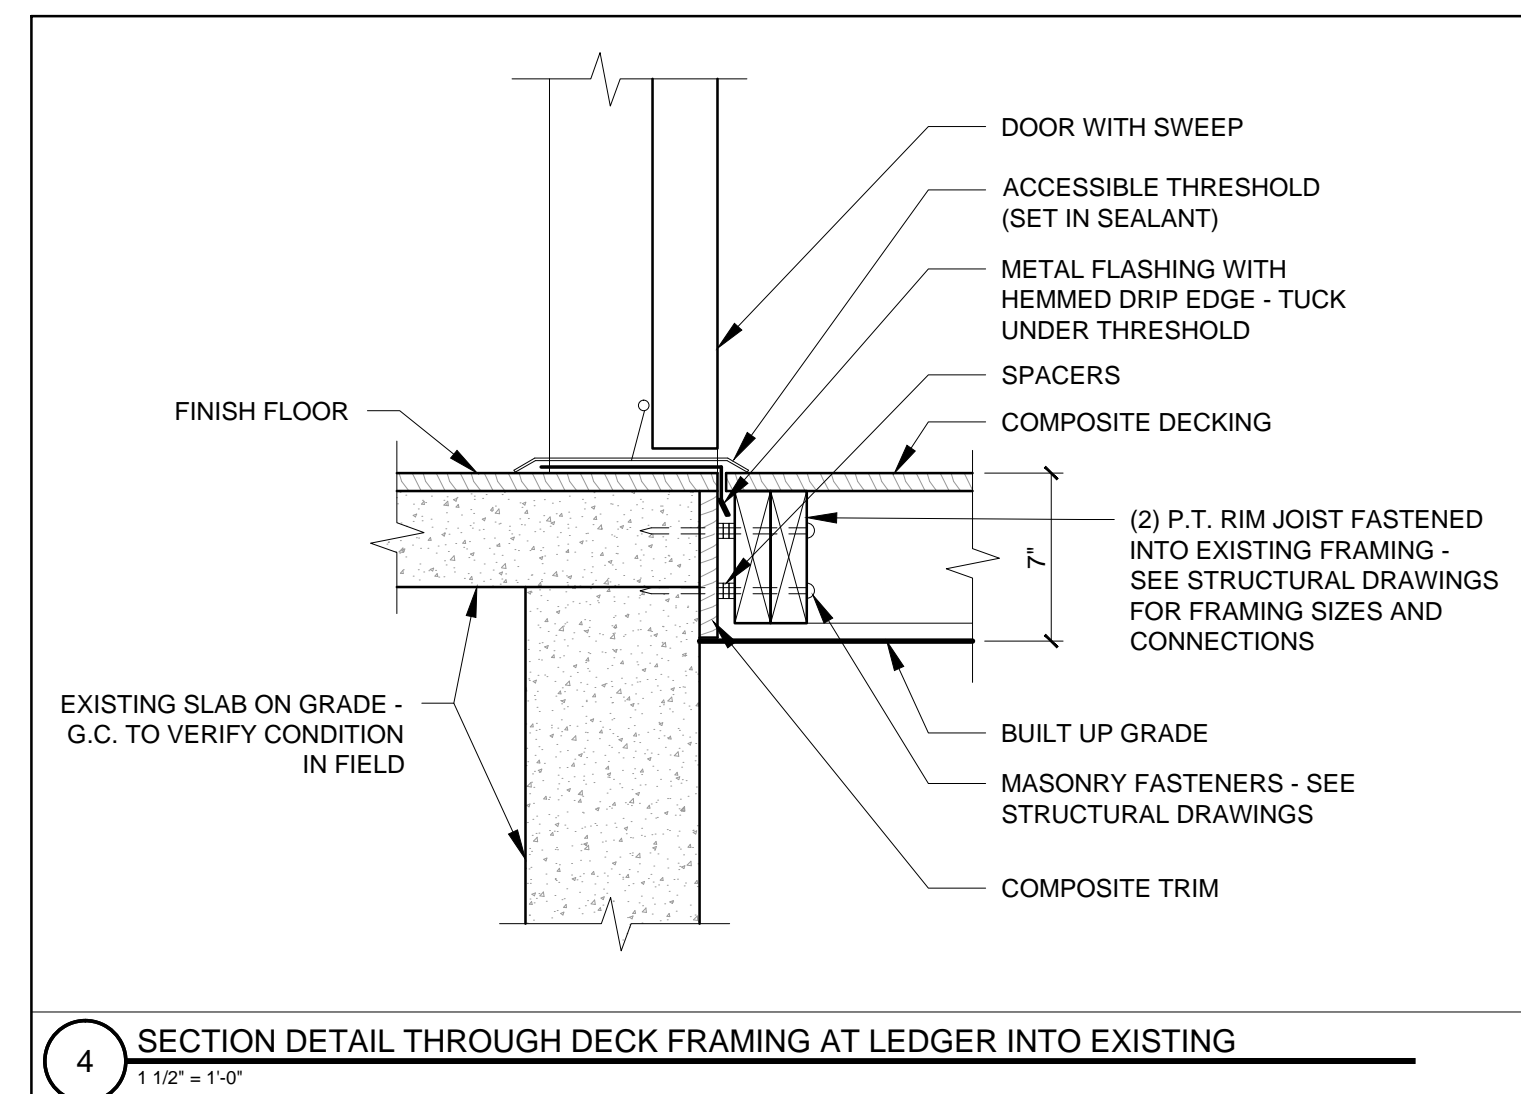

© 2016 RYAN SENATORE ARCHITECTURE

LITTLE GIANT RESTAURANT
211 DANFORTH STREET
PORTLAND, MAINE

CONSULTANTS:

REVISIONS:

DATE: NOVEMBER 29, 2016

PROJECT No. 1640

DRAWN BY: RRT, RJS

CHECKED BY: RJS

SCALE: AS NOTED

SHEET TITLE:

DETAILS

A5-0