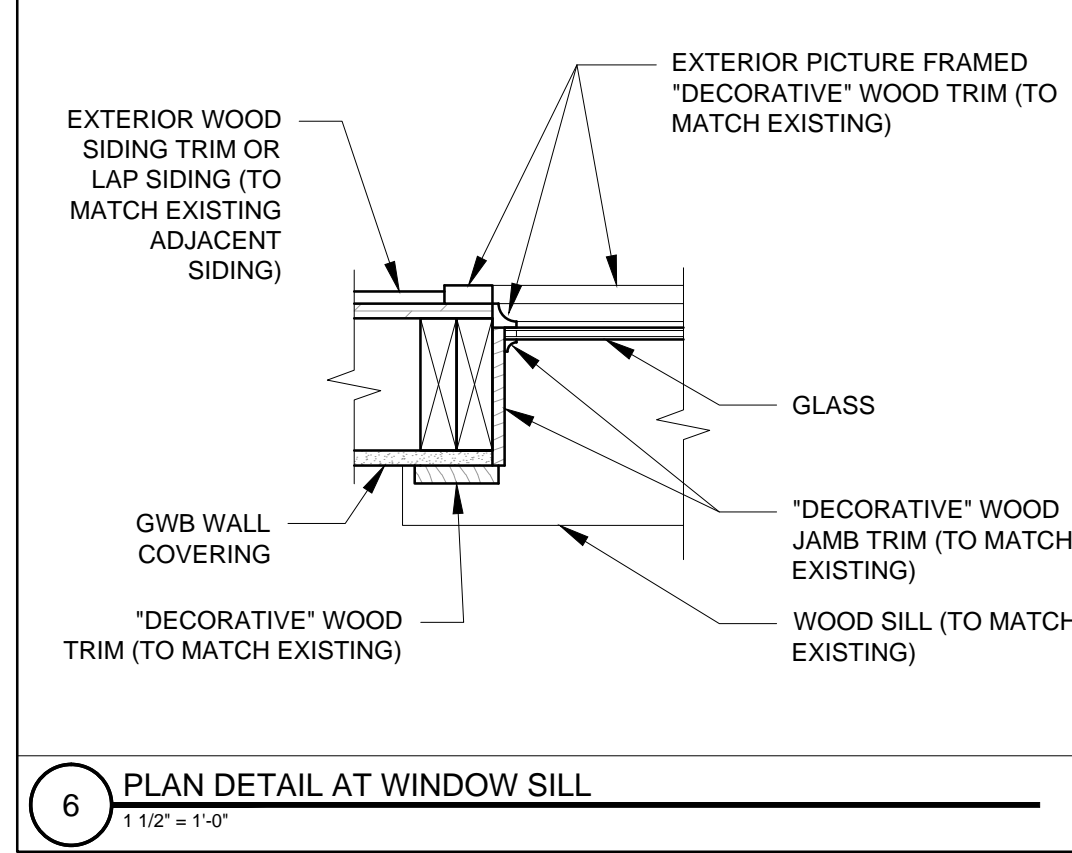

© 2016 RYAN SENATORE ARCHITECTURE

LITTLE GIANT RESTAURANT
211 DANFORTH STREET
PORTLAND, MAINE

CONSULTANTS:

REVISIONS:

DATE: NOVEMBER 29, 2016

PROJECT No. 1640

DRAWN BY: RRT, RJS

CHECKED BY: RJS

SCALE: AS NOTED

SHEET TITLE:

DETAILS

A5-0