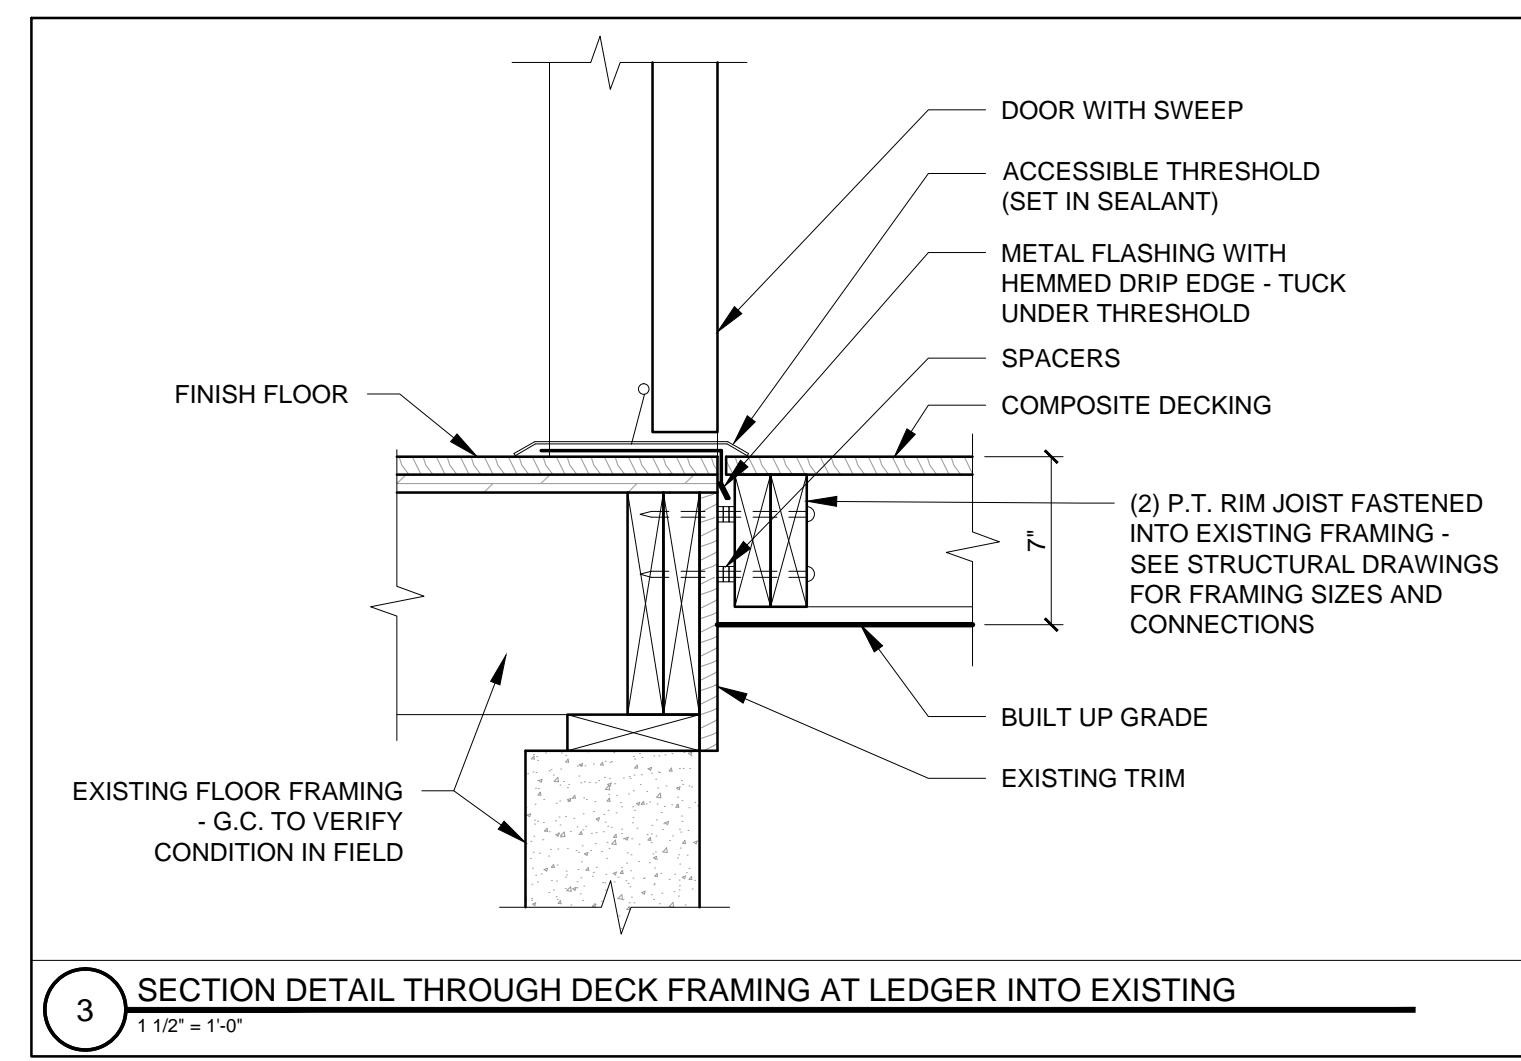

4 SECTION DETAIL THROUGH DECK FRAMING AT LEDGER INTO EXISTING
1 1/2" = 1'-0"