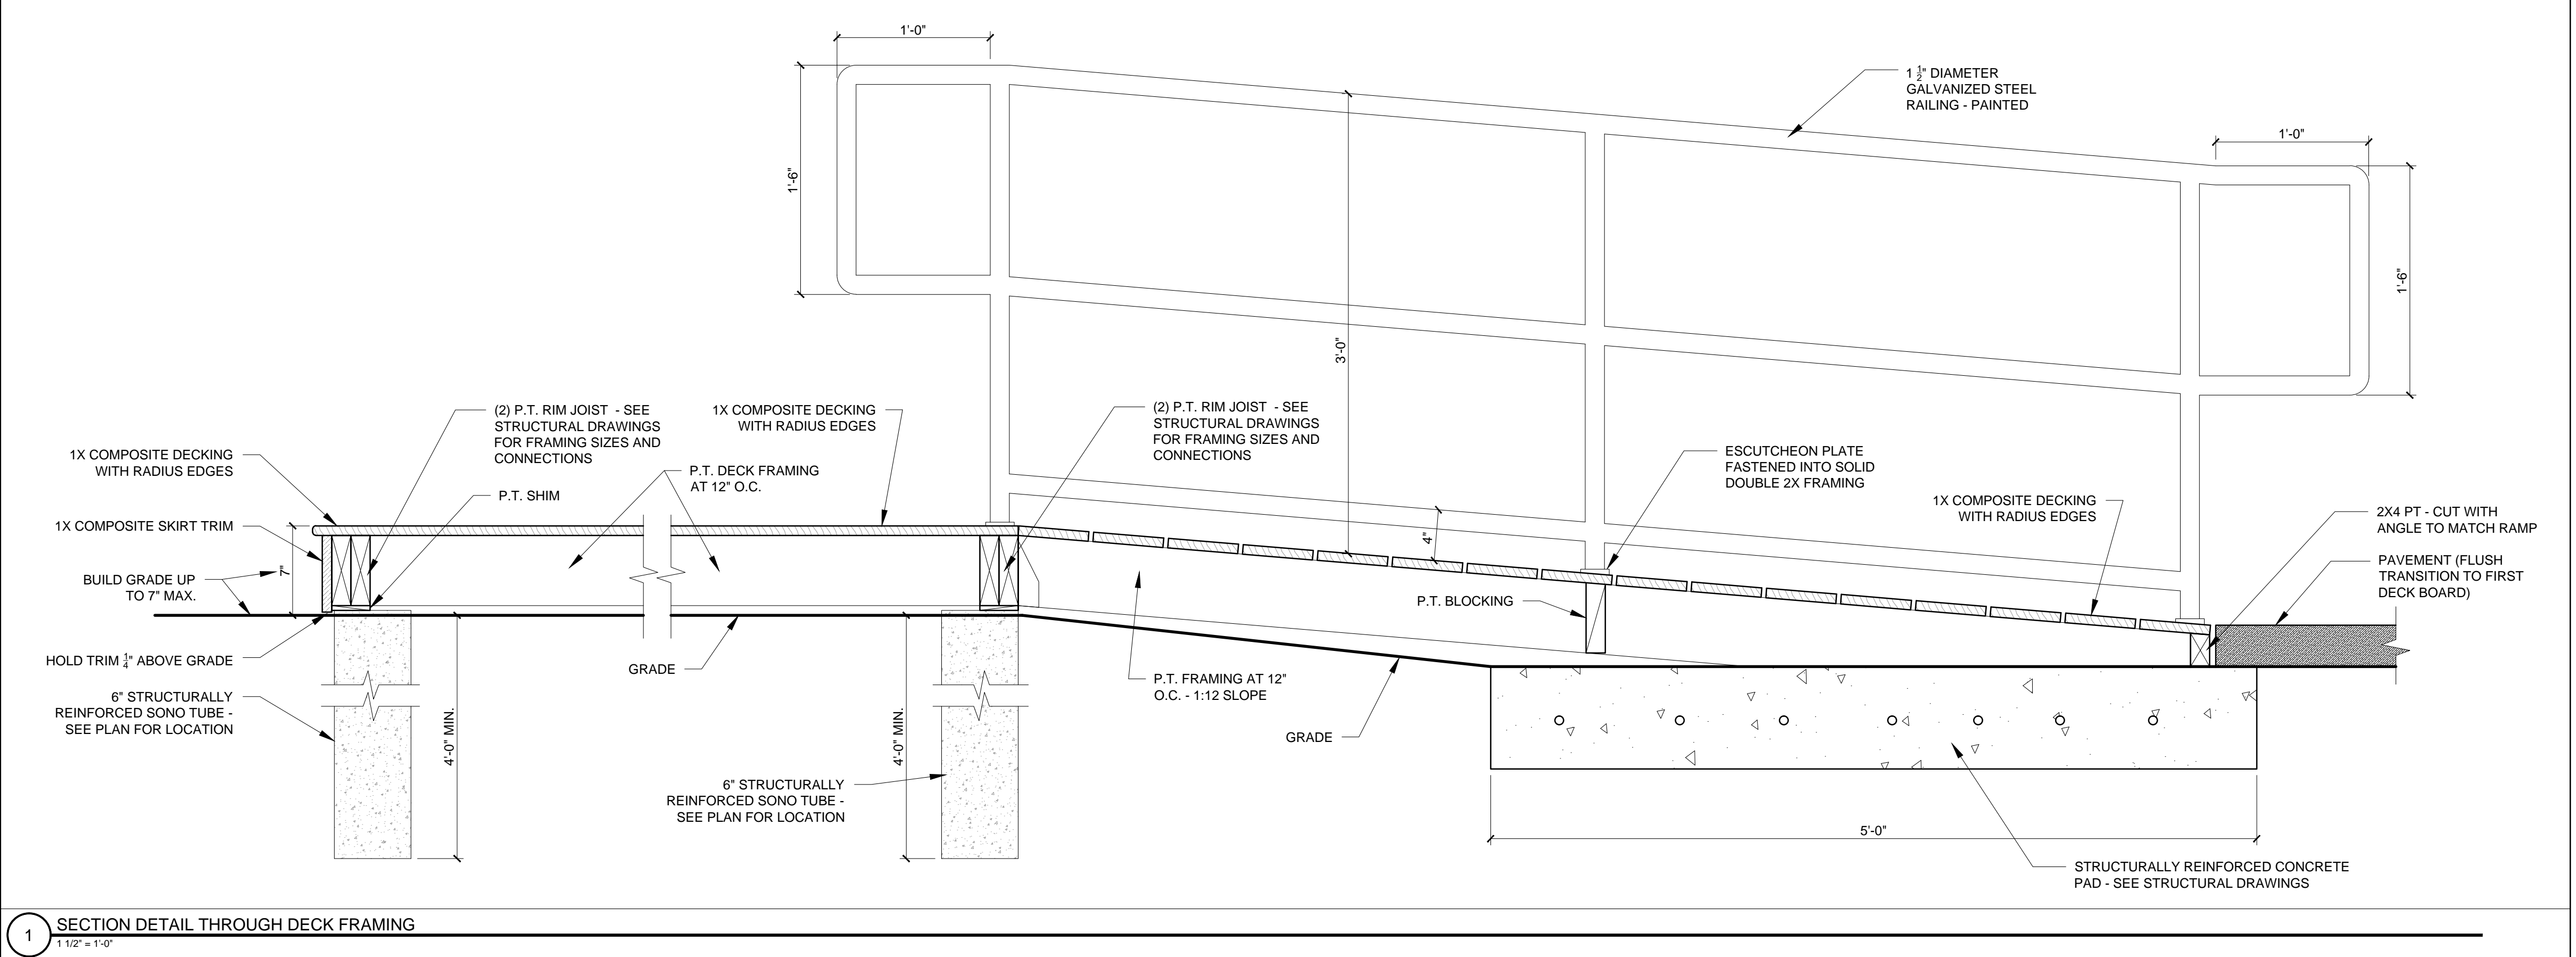

2 SECTION DETAIL THROUGH RAMP
1 1/2" = 1'-0"

3 SECTION DETAIL THROUGH DECK FRAMING AT LEDGER INTO EXISTING
1 1/2" = 1'-0"

1 SECTION DETAIL THROUGH DECK FRAMING
1 1/2" = 1'-0"