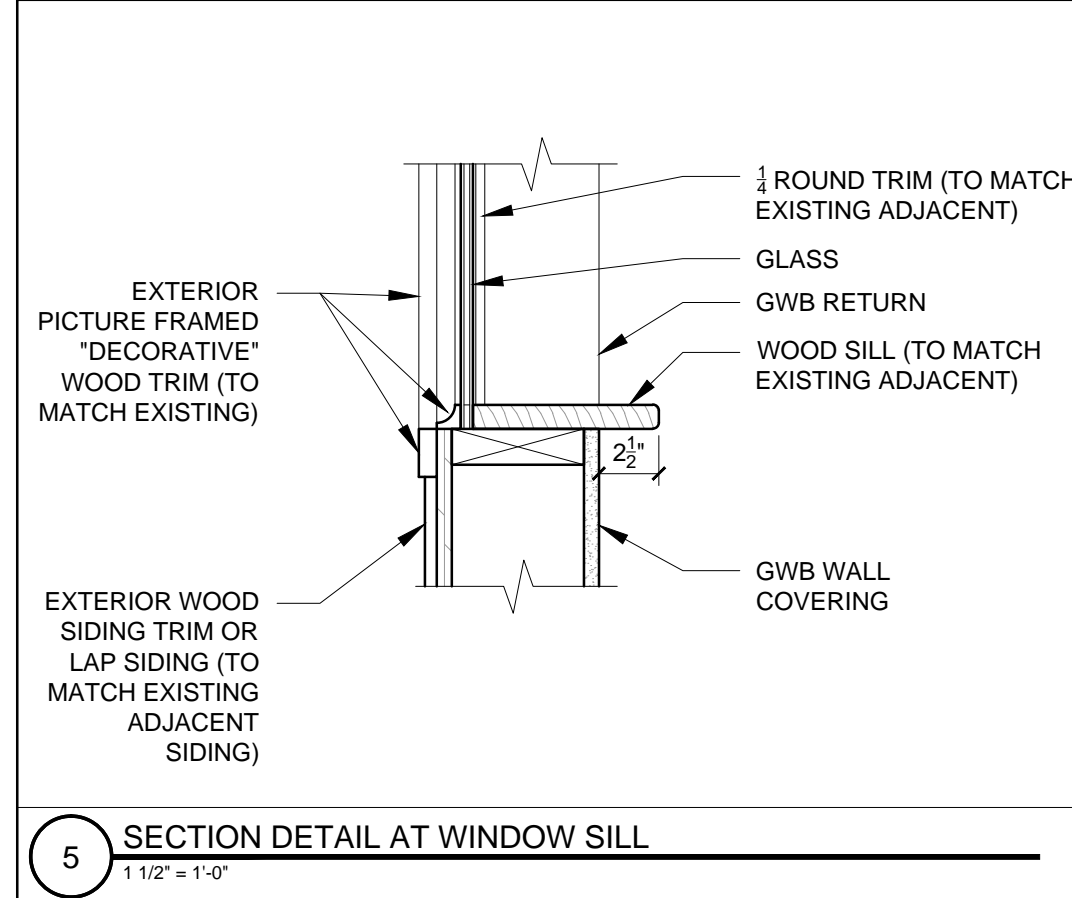

1 SECTION DETAIL THROUGH DECK FRAMING
1 1/2" = 1'-0"

6 PLAN DETAIL AT WINDOW SILL
1 1/2" = 1'-0"

5 SECTION DETAIL AT WINDOW SILL
1 1/2" = 1'-0"