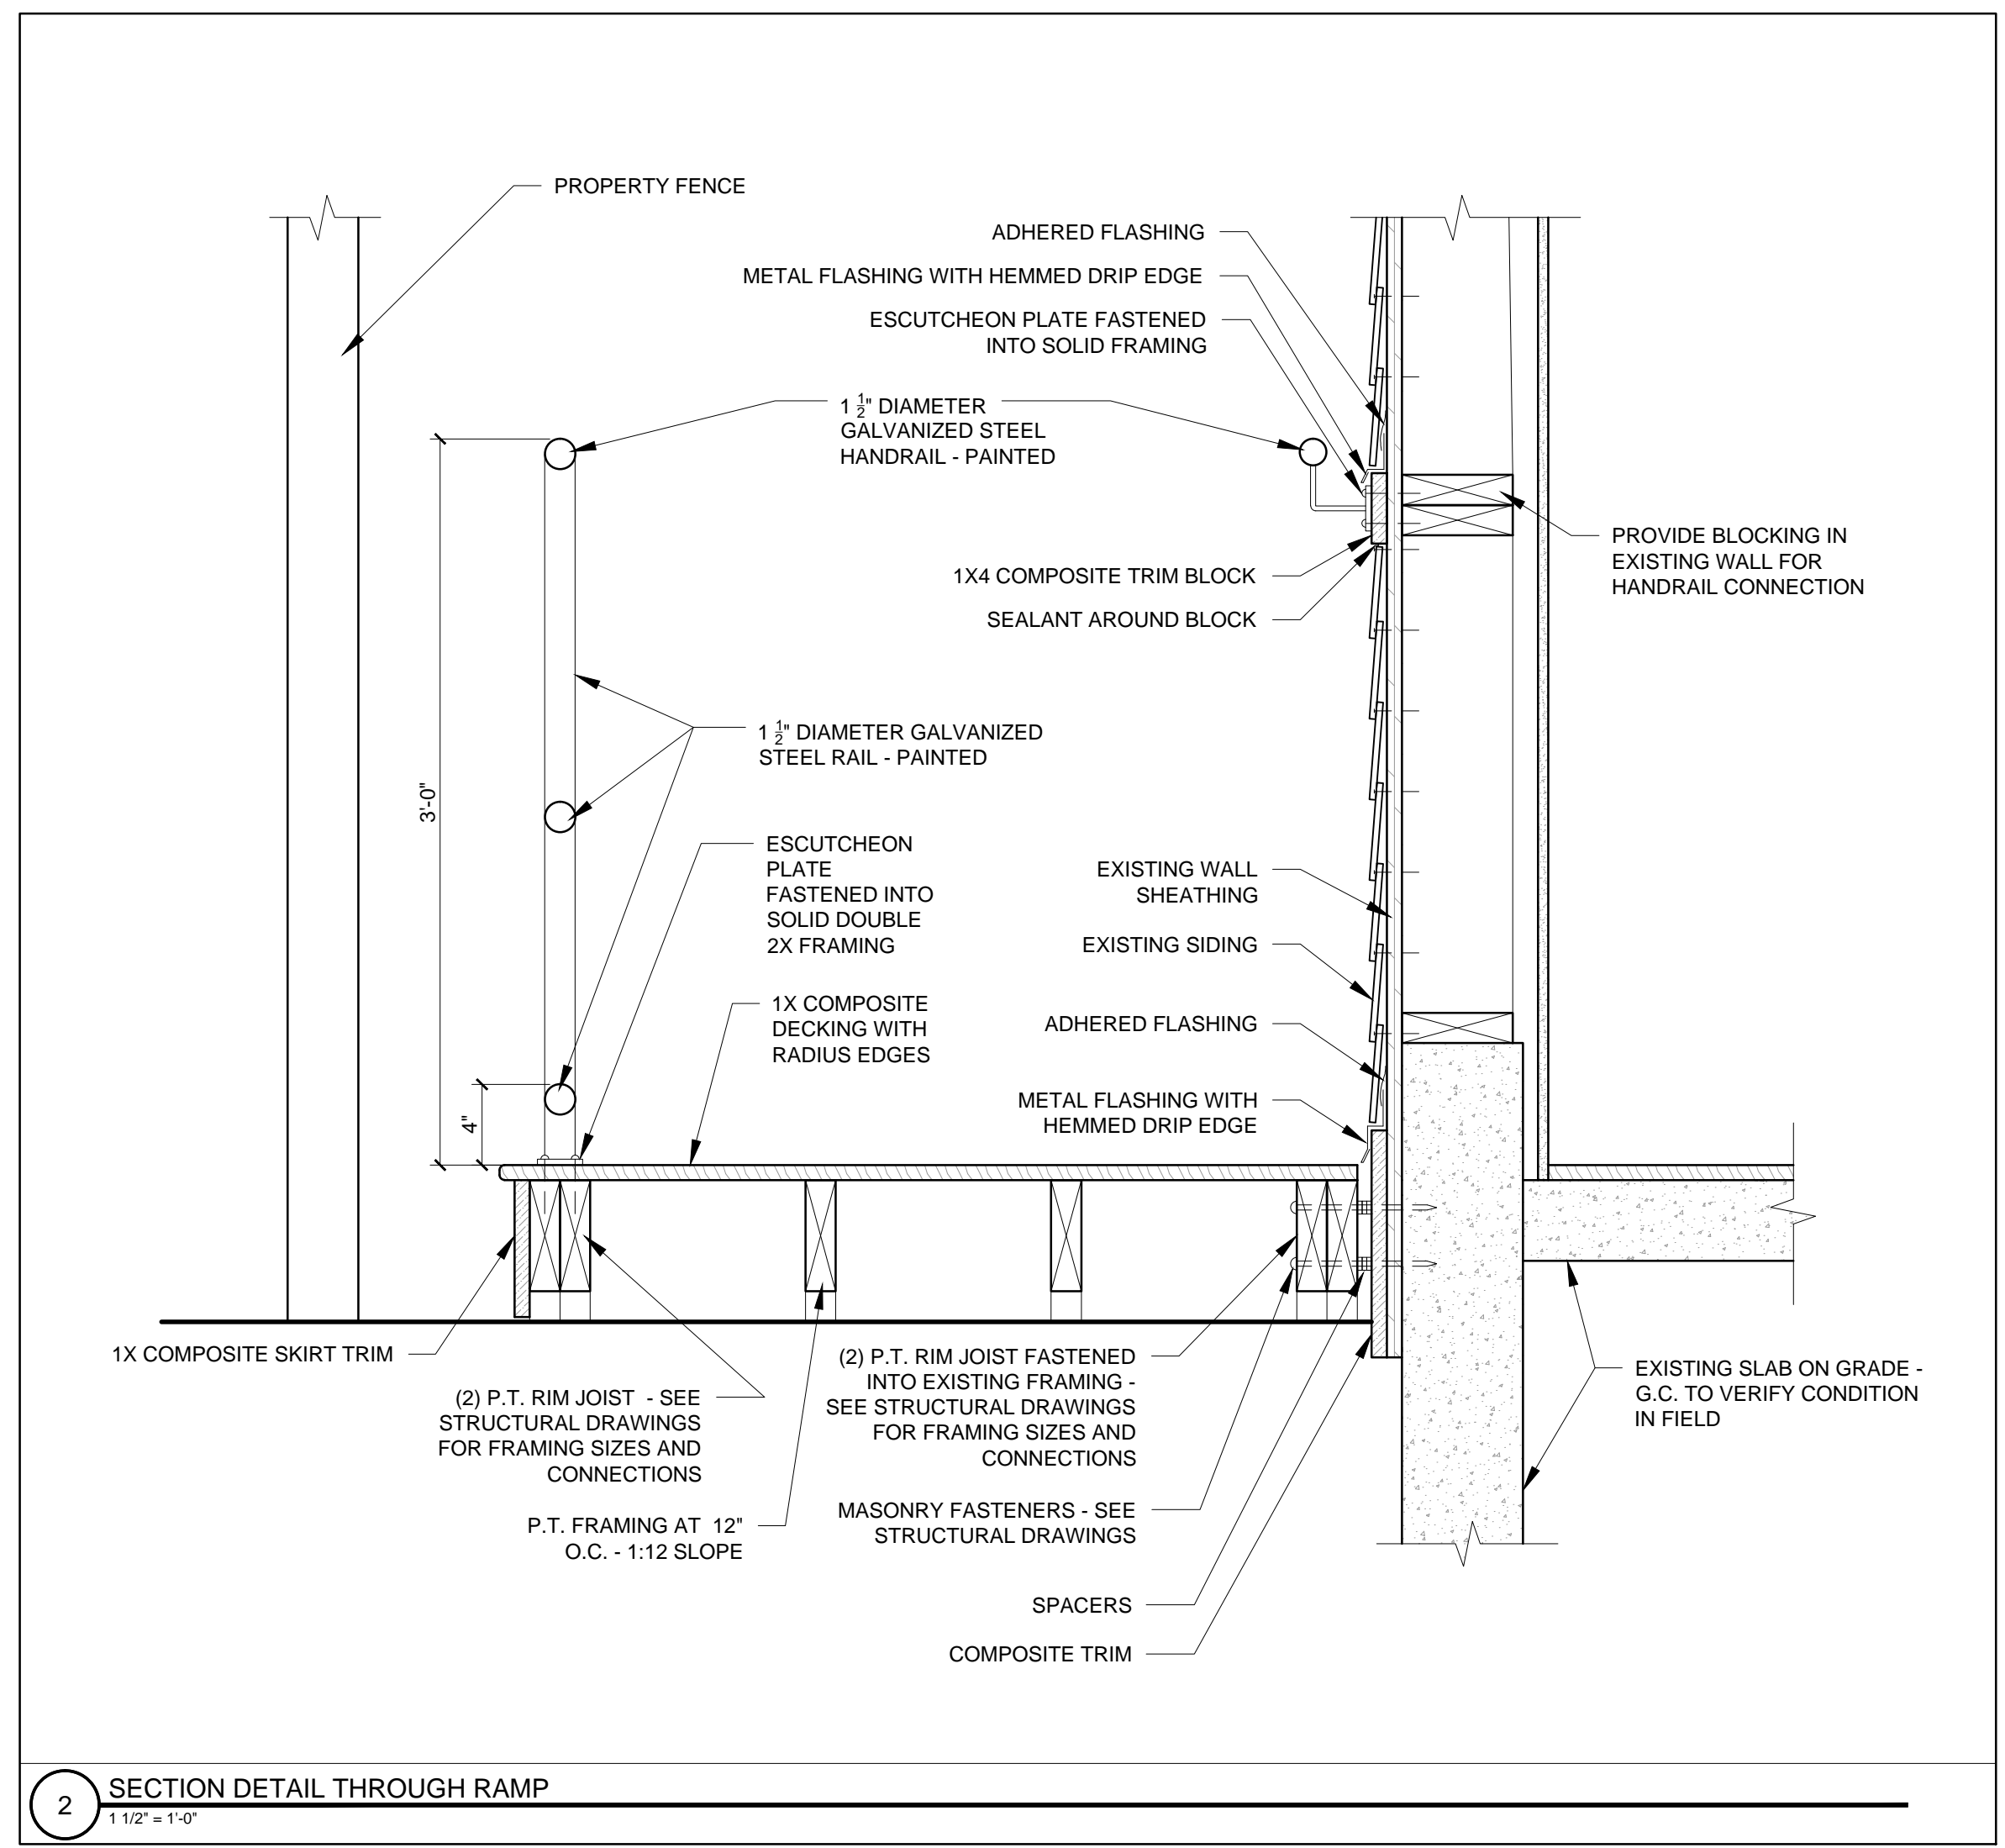

© 2016 RYAN SENATORE ARCHITECTURE

LITTLE GIANT RESTAURANT
211 DANFORTH STREET
PORTLAND, MAINE

CONSULTANTS:

REVISIONS:

DATE: NOVEMBER 29, 2016

PROJECT No. 1640

DRAWN BY: RRT, RJS

CHECKED BY: RJS

SCALE: AS NOTED

SHEET TITLE:

DETAILS

A5-0