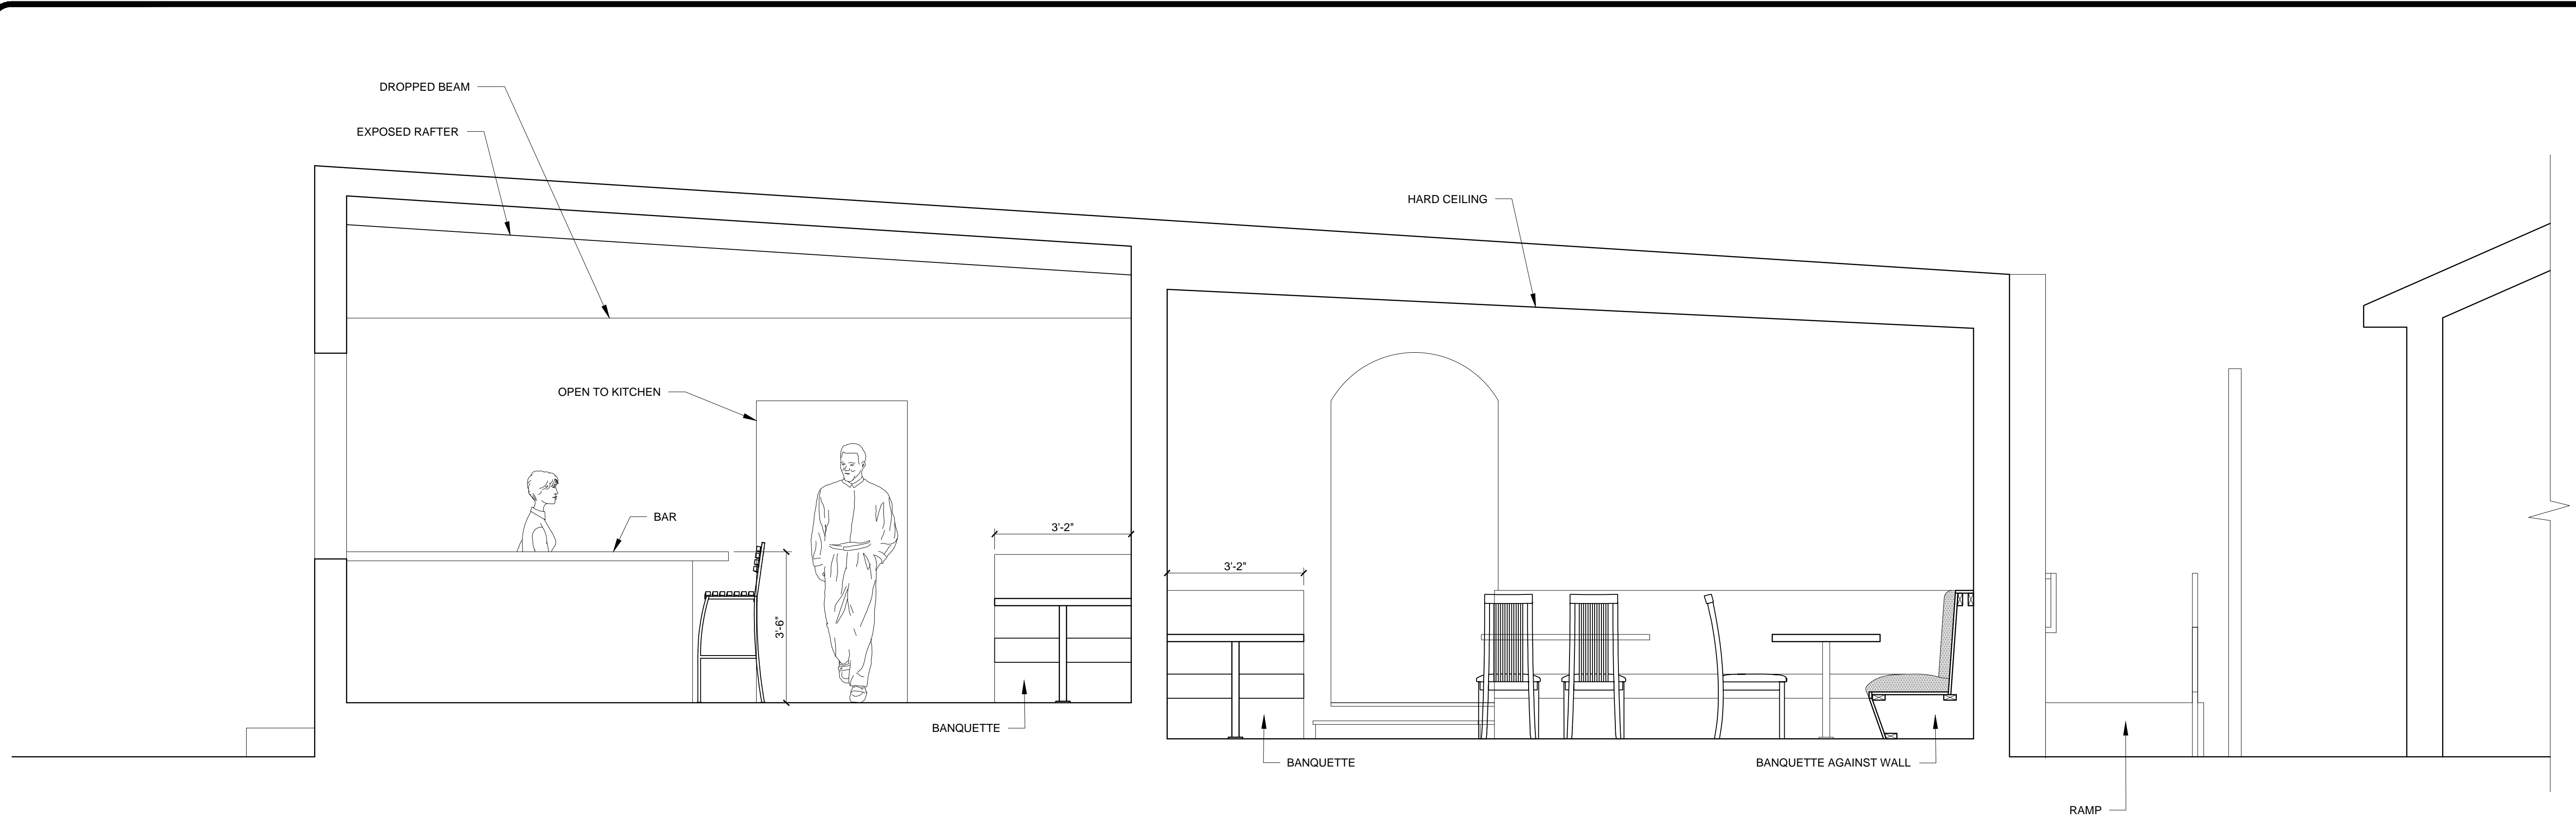

© 2016 RYAN SENATORE ARCHITECTURE

LITTLE GIANT RESTAURANT
211 DANFORTH STREET
PORTLAND, MAINE

CONSULTANTS:

REVISIONS:

DATE: NOVEMBER 29, 2016

PROJECT No. 1640

DRAWN BY: RRT, RJS

CHECKED BY: RJS

SCALE: AS NOTED

SHEET TITLE:
SECTIONS

A3-0

1 SECTION / ELEVATION THROUGH DINING ROOM 1 AND DINING ROOM 2
1/2" = 1'-0"