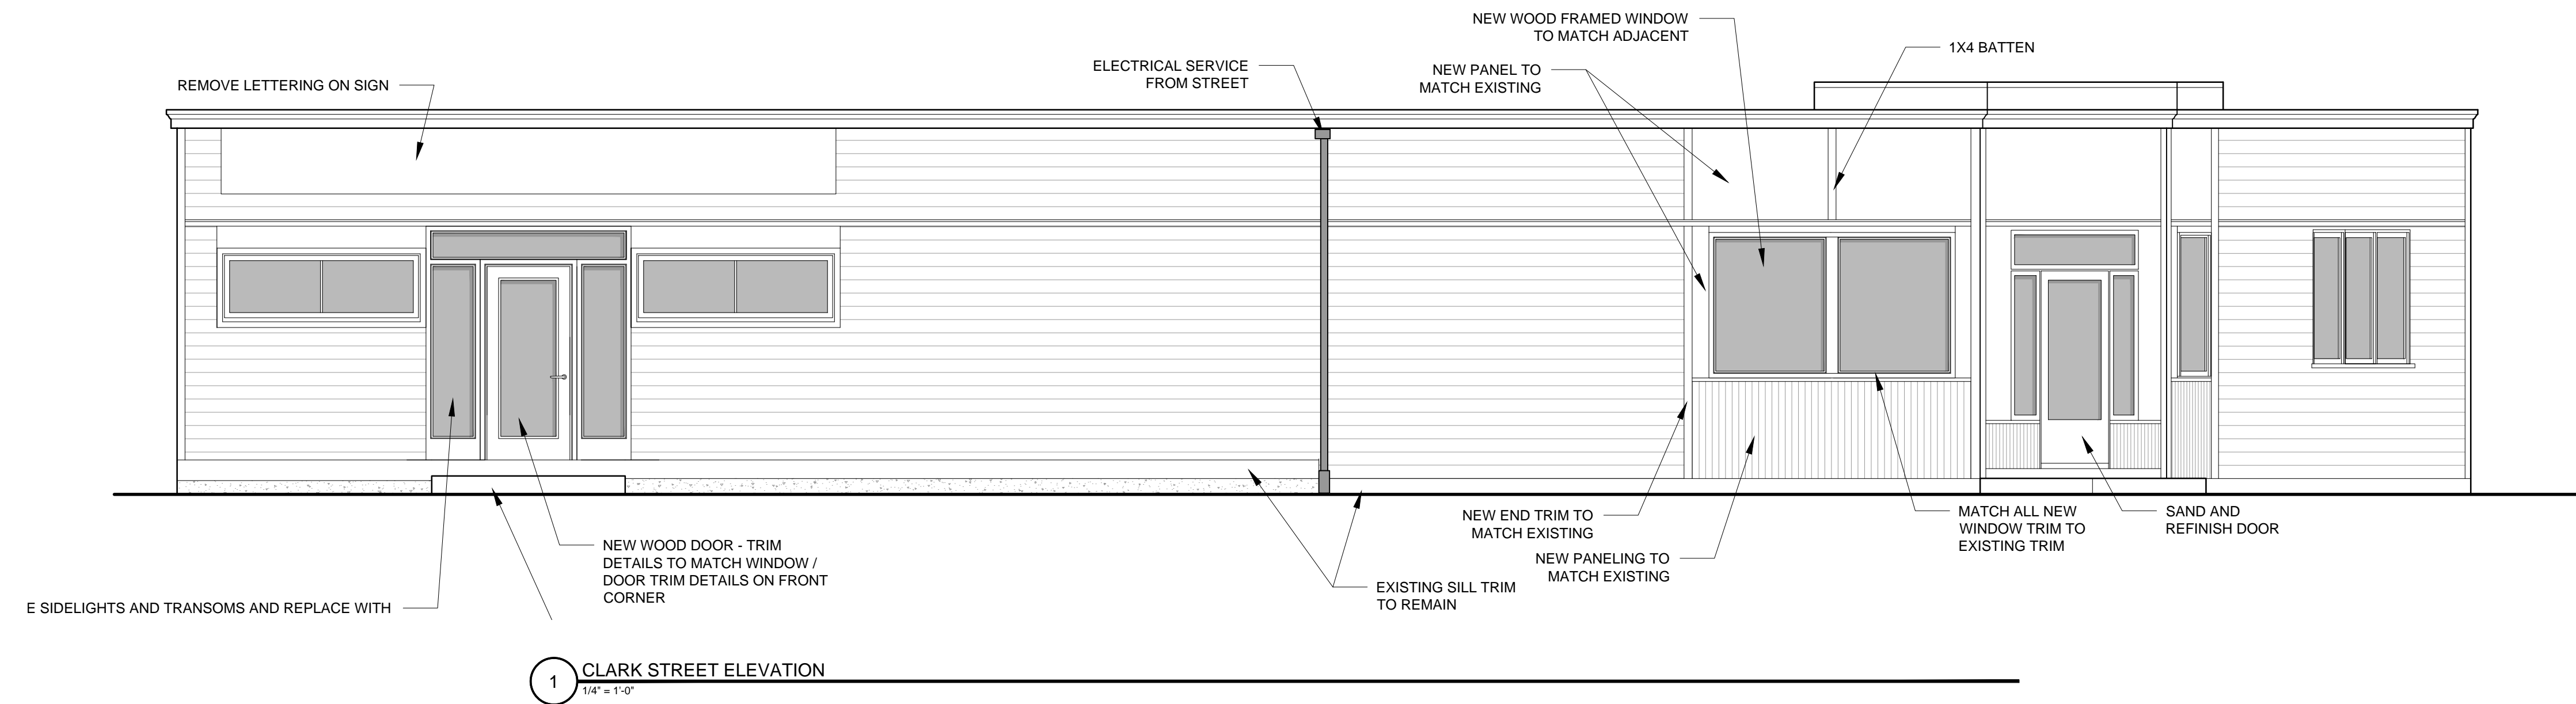

© 2016 RYAN SENATORE ARCHITECTURE

LITTLE GIANT RESTAURANT
211 DANFORTH STREET
PORTLAND, MAINE

CONSULTANTS:

REVISIONS:

DATE: NOVEMBER 29, 2016

PROJECT No. 1640

DRAWN BY: RRT, RJS

CHECKED BY: RJS

SCALE: AS NOTED

SHEET TITLE:
ELEVATION

A2-0

1 CLARK STREET ELEVATION
1/4" = 1'-0"