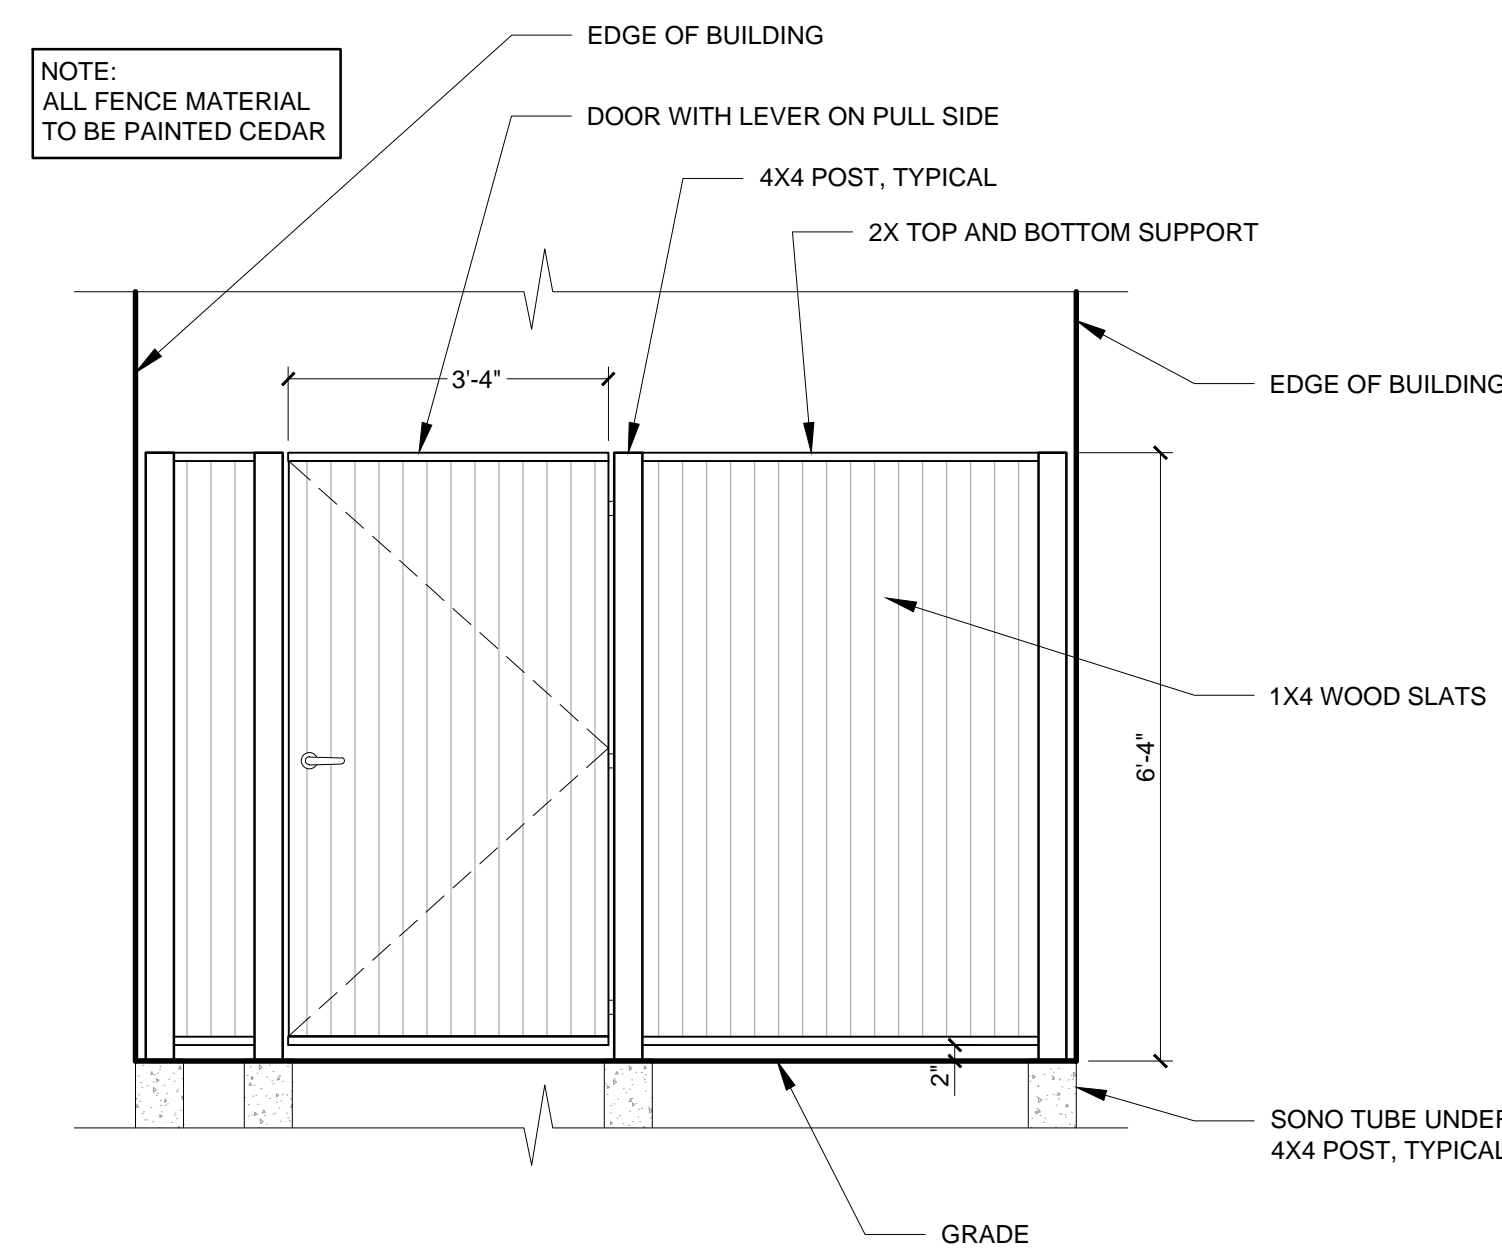

3 PULL SIDE OF NEW FENCE TO STREET
1/2" = 1'-0"