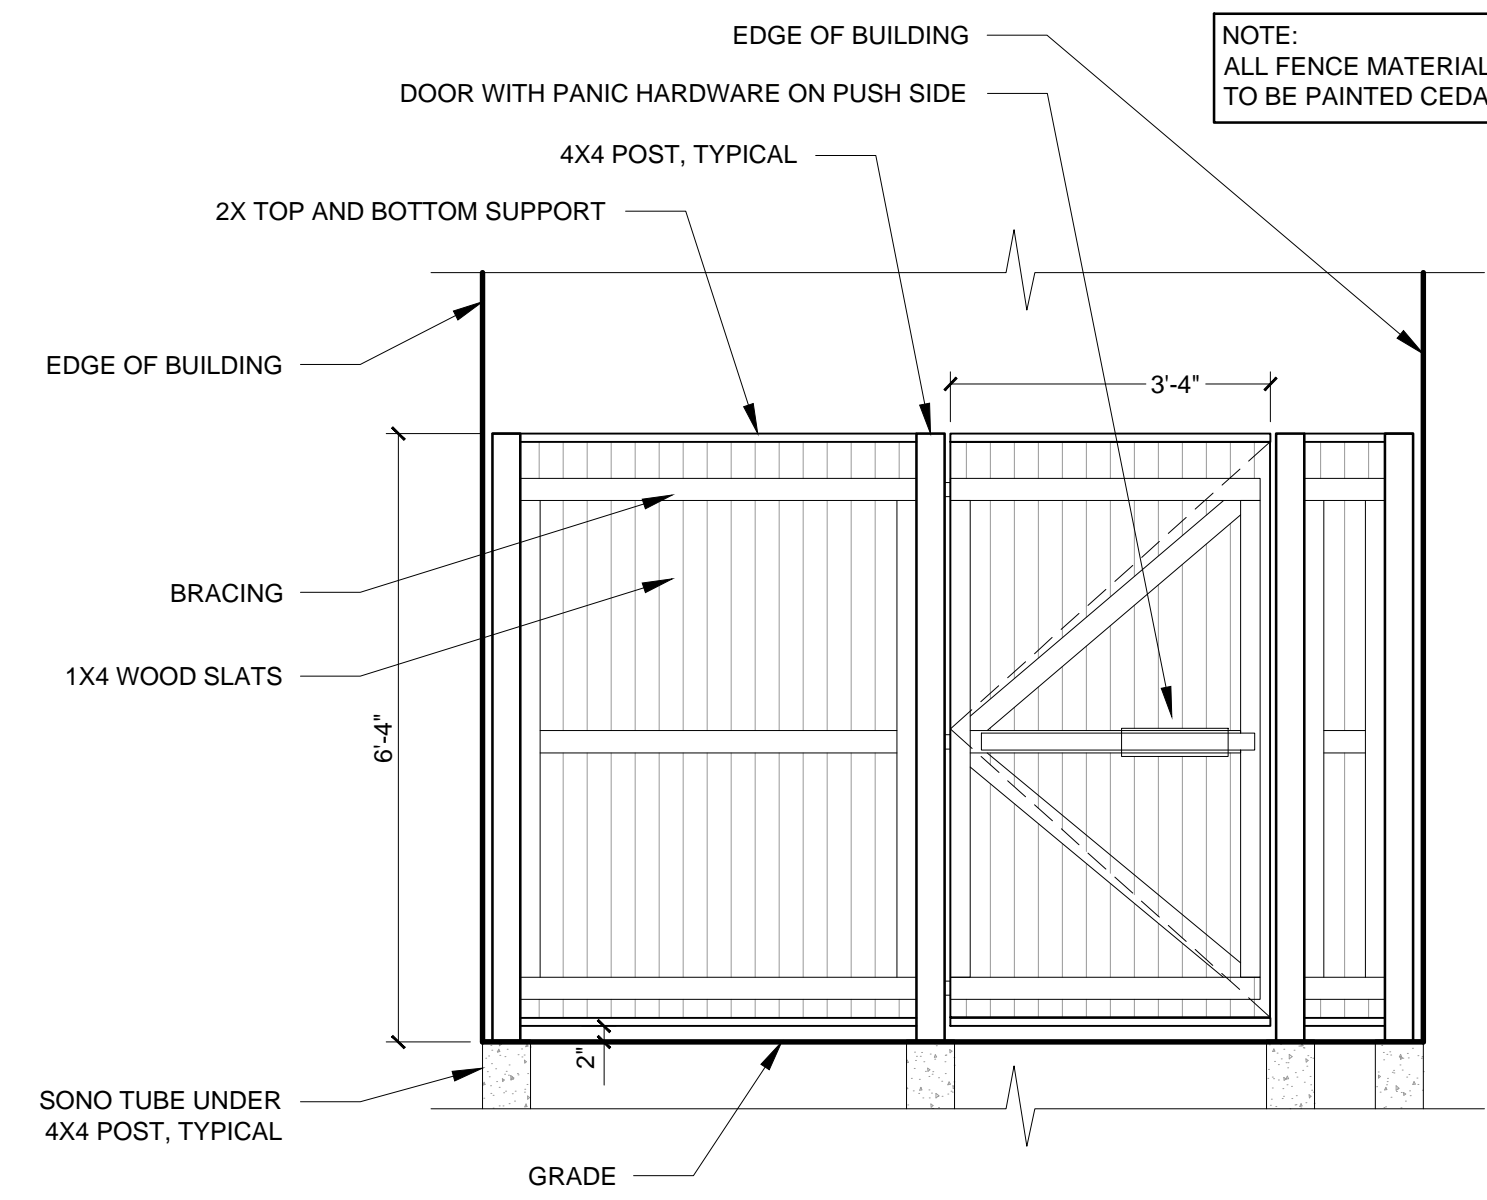

2 PUSH SIDE OF NEW FENCE TO STREET
1/2" = 1'-0"