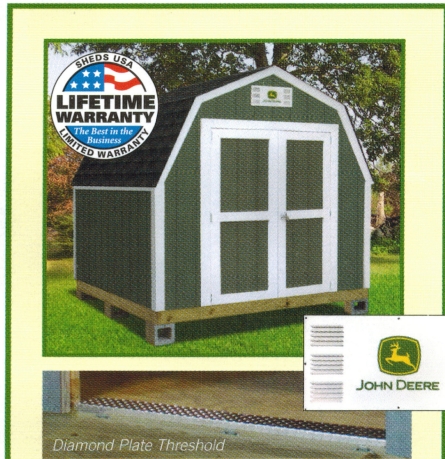

John Deere Package:

- Tough Floor
  - 2" x 6" pressure-treated floor joists
  - 12" on center spacing
  - Pressure-treated plywood floor
- 54" Door upgrade heavy-duty door with concealed hinges
- Diamond plate threshold
- John Deere branded vents
- Lifetime warranty

All Sizes $299

(not available on 8' x 8' vinyl)

STEP 3 Ordering is easy!

At Store
service desk

Online
shedsusa.com

By Phone
1-866-616-2685