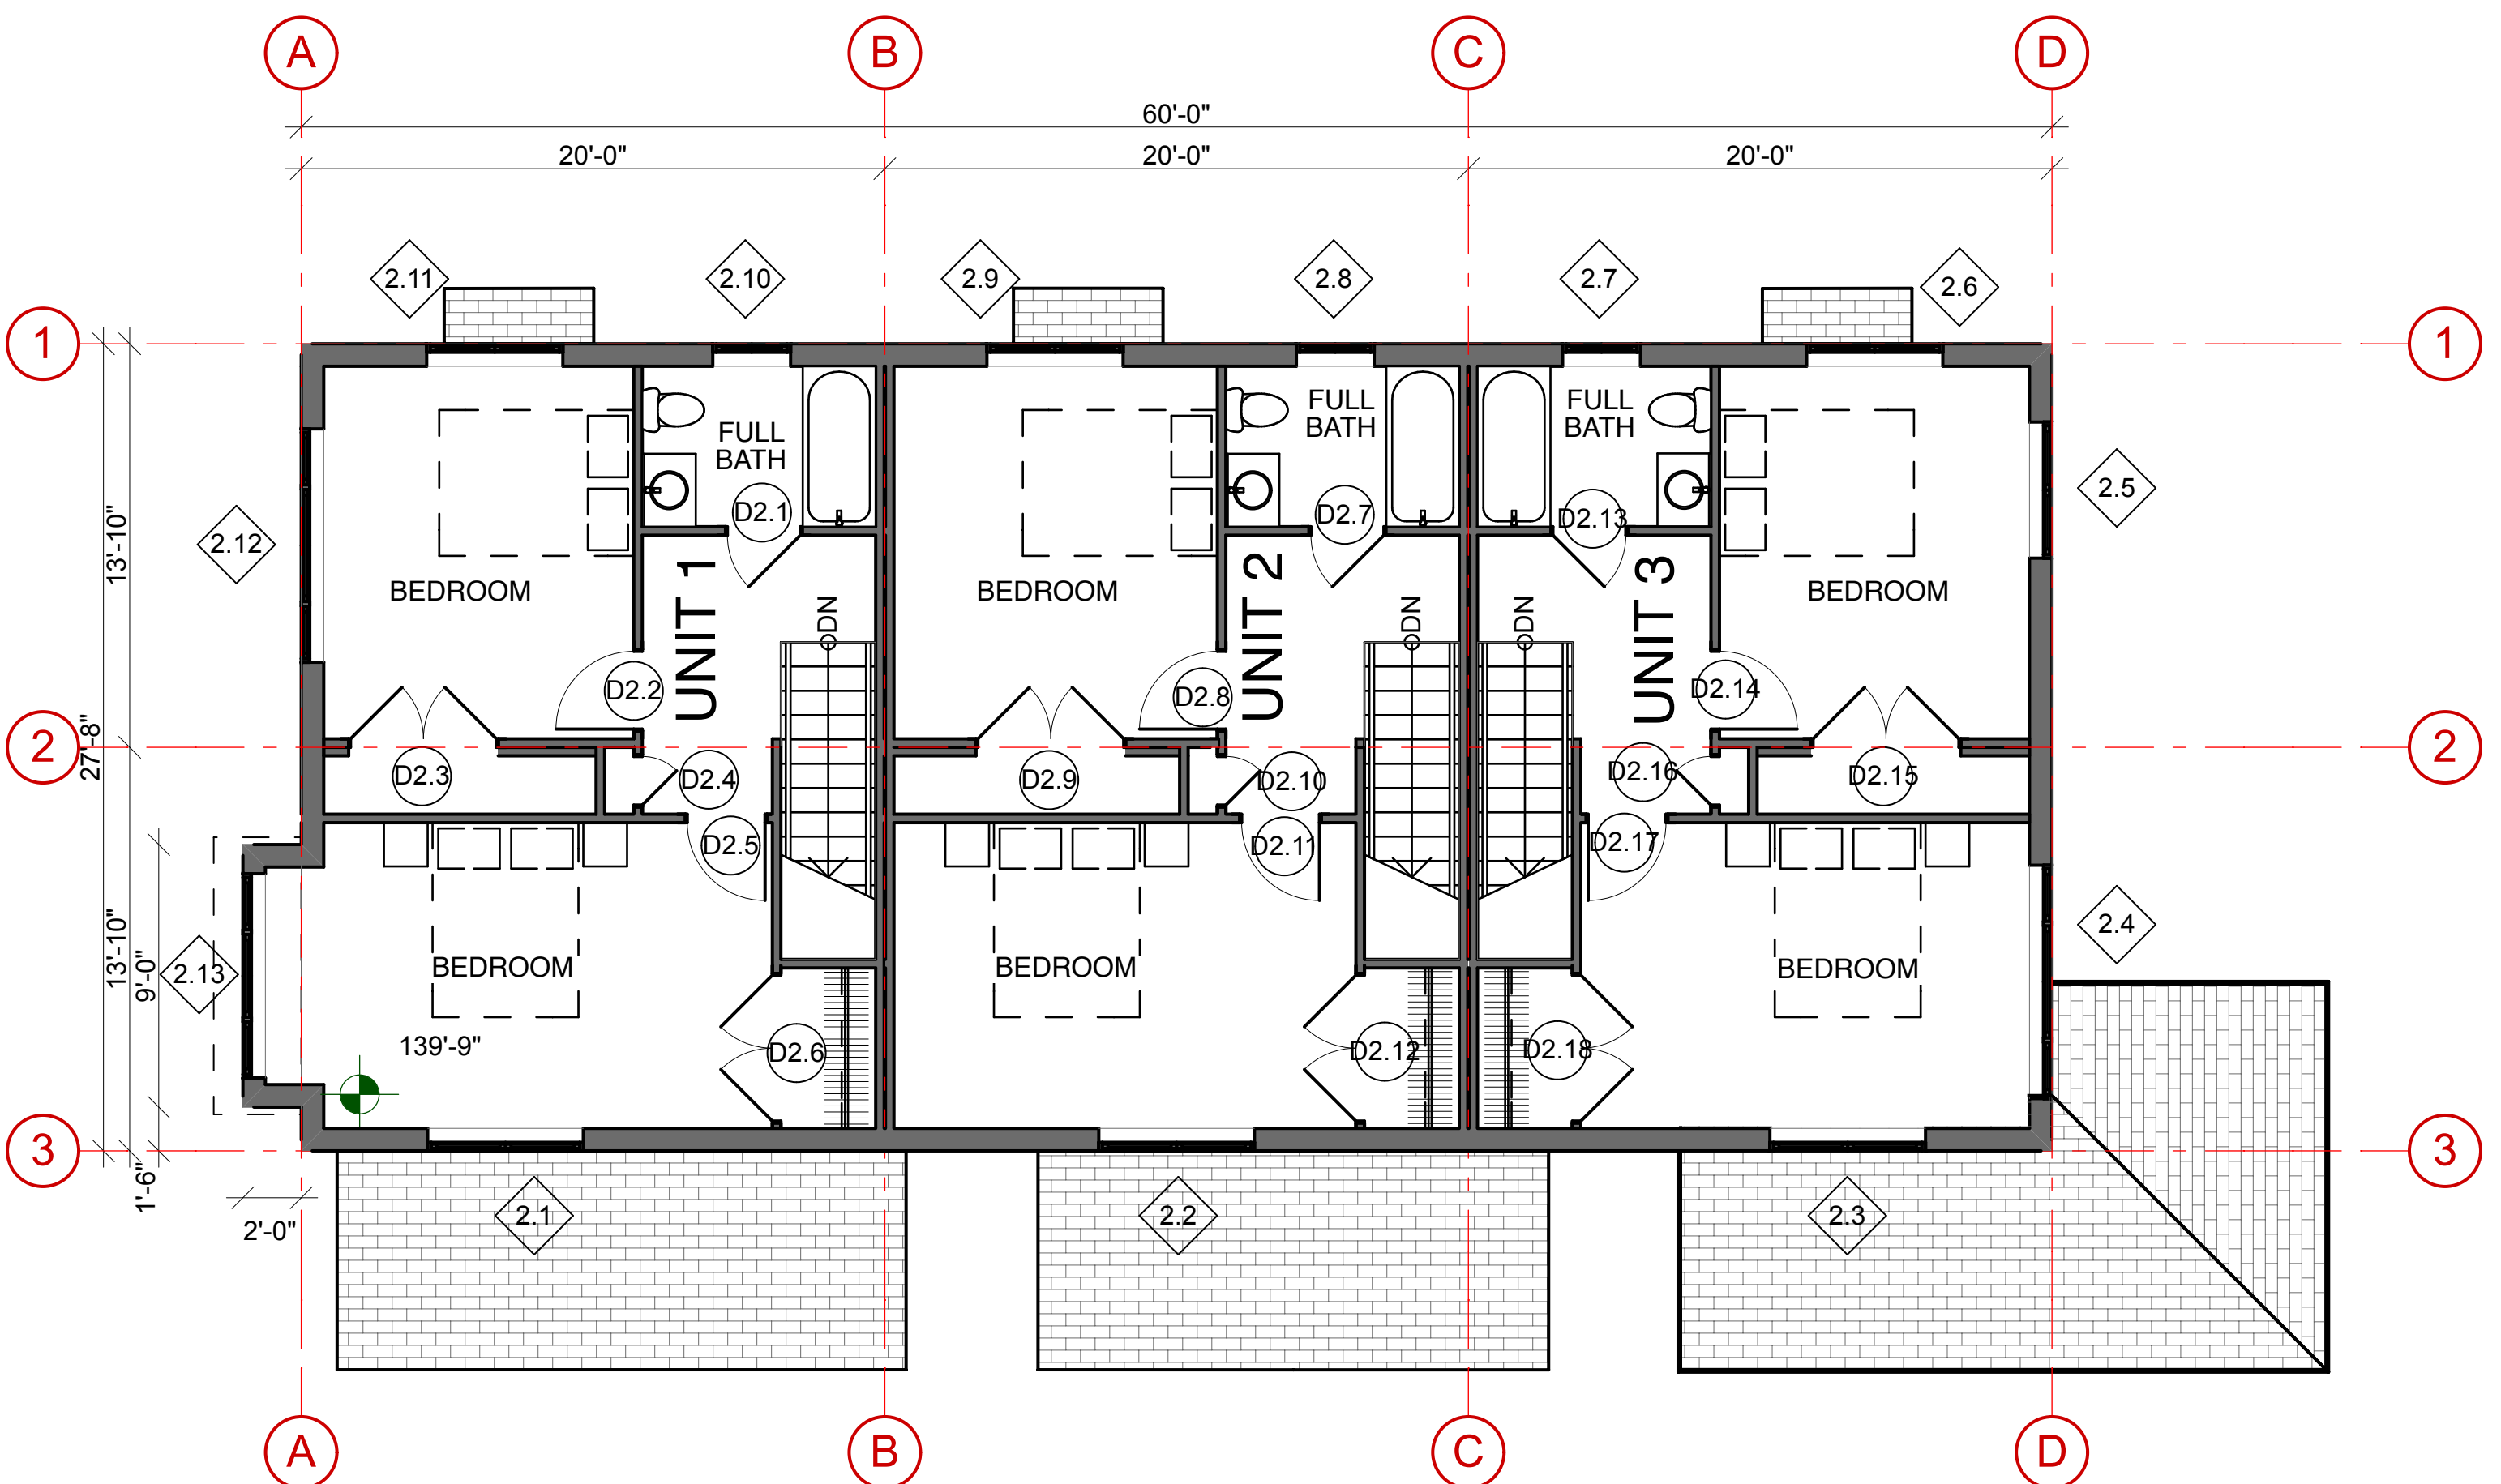

4 ROOF
SCALE: 3/16" = 1'-0"

2 LOWER LEVEL
SCALE: 3/16" = 1'-0"

3 UPPER LEVEL
SCALE: 3/16" = 1'-0"

1 BASEMENT
SCALE: 3/16" = 1'-0"