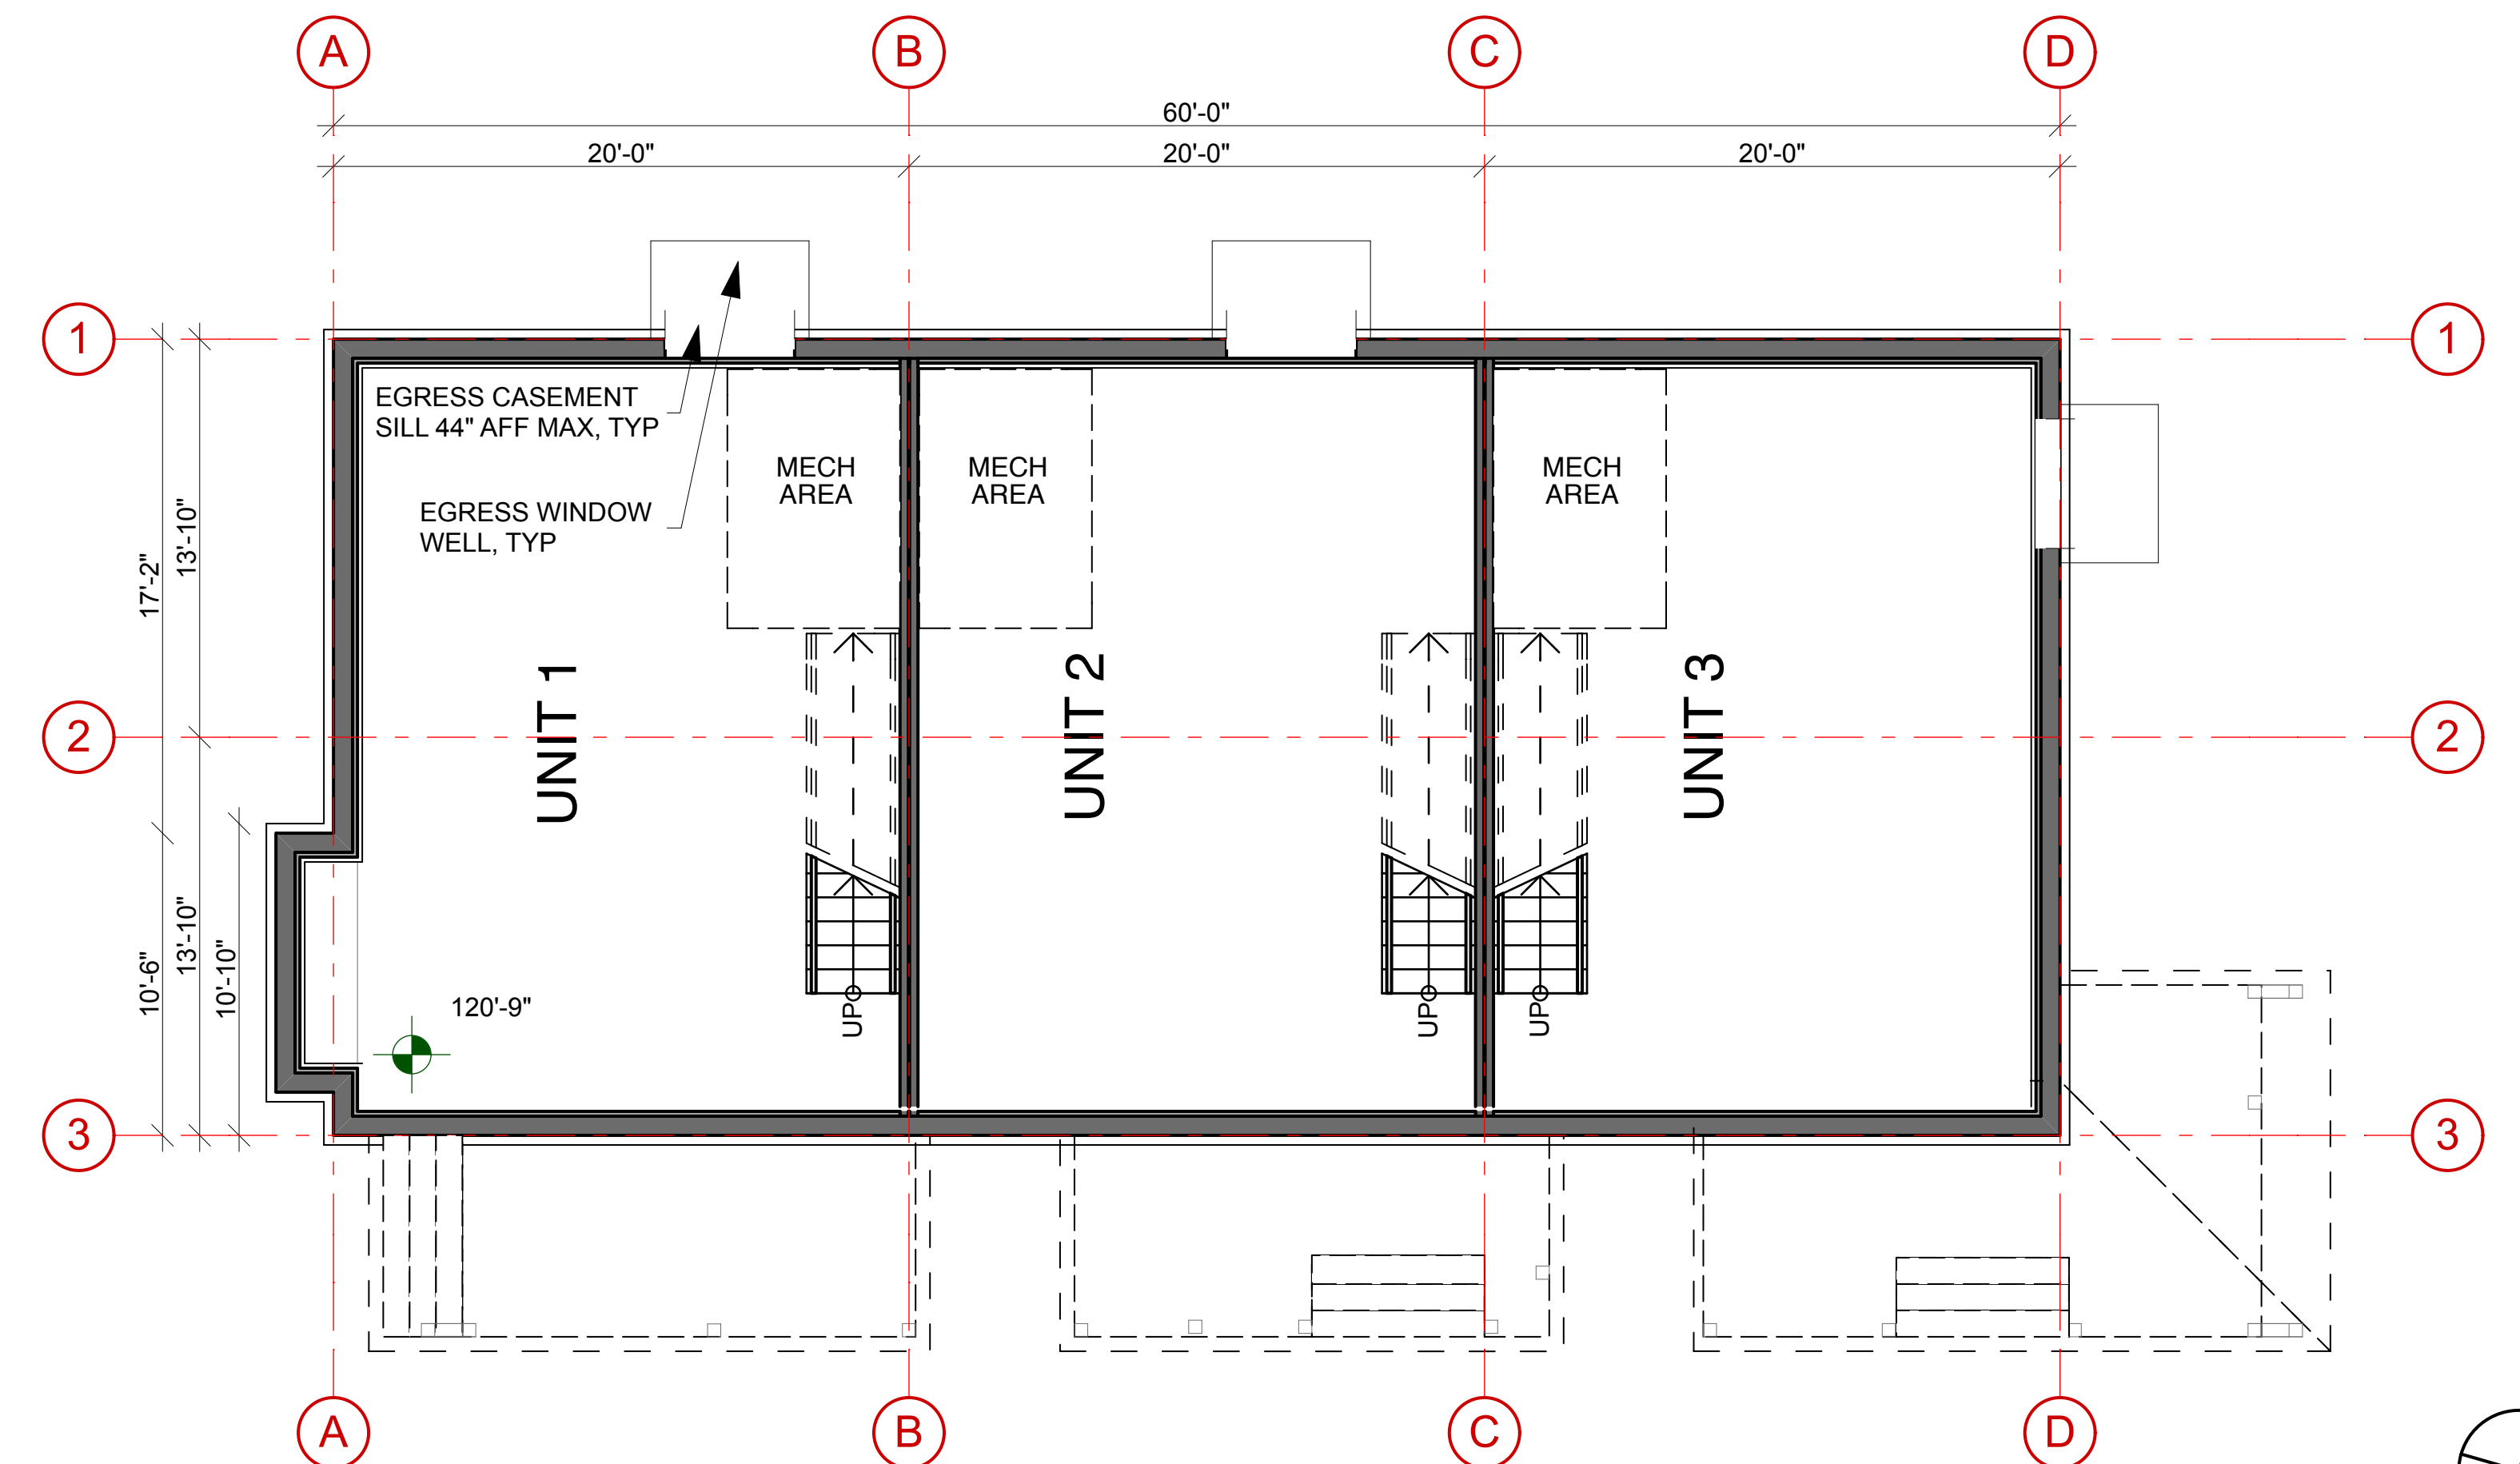

4 ROOF
SCALE: 3/16" = 1'-0"

2 LOWER LEVEL
SCALE: 3/16" = 1'-0"

3 UPPER LEVEL
SCALE: 3/16" = 1'-0"

1 BASEMENT
SCALE: 3/16" = 1'-0"