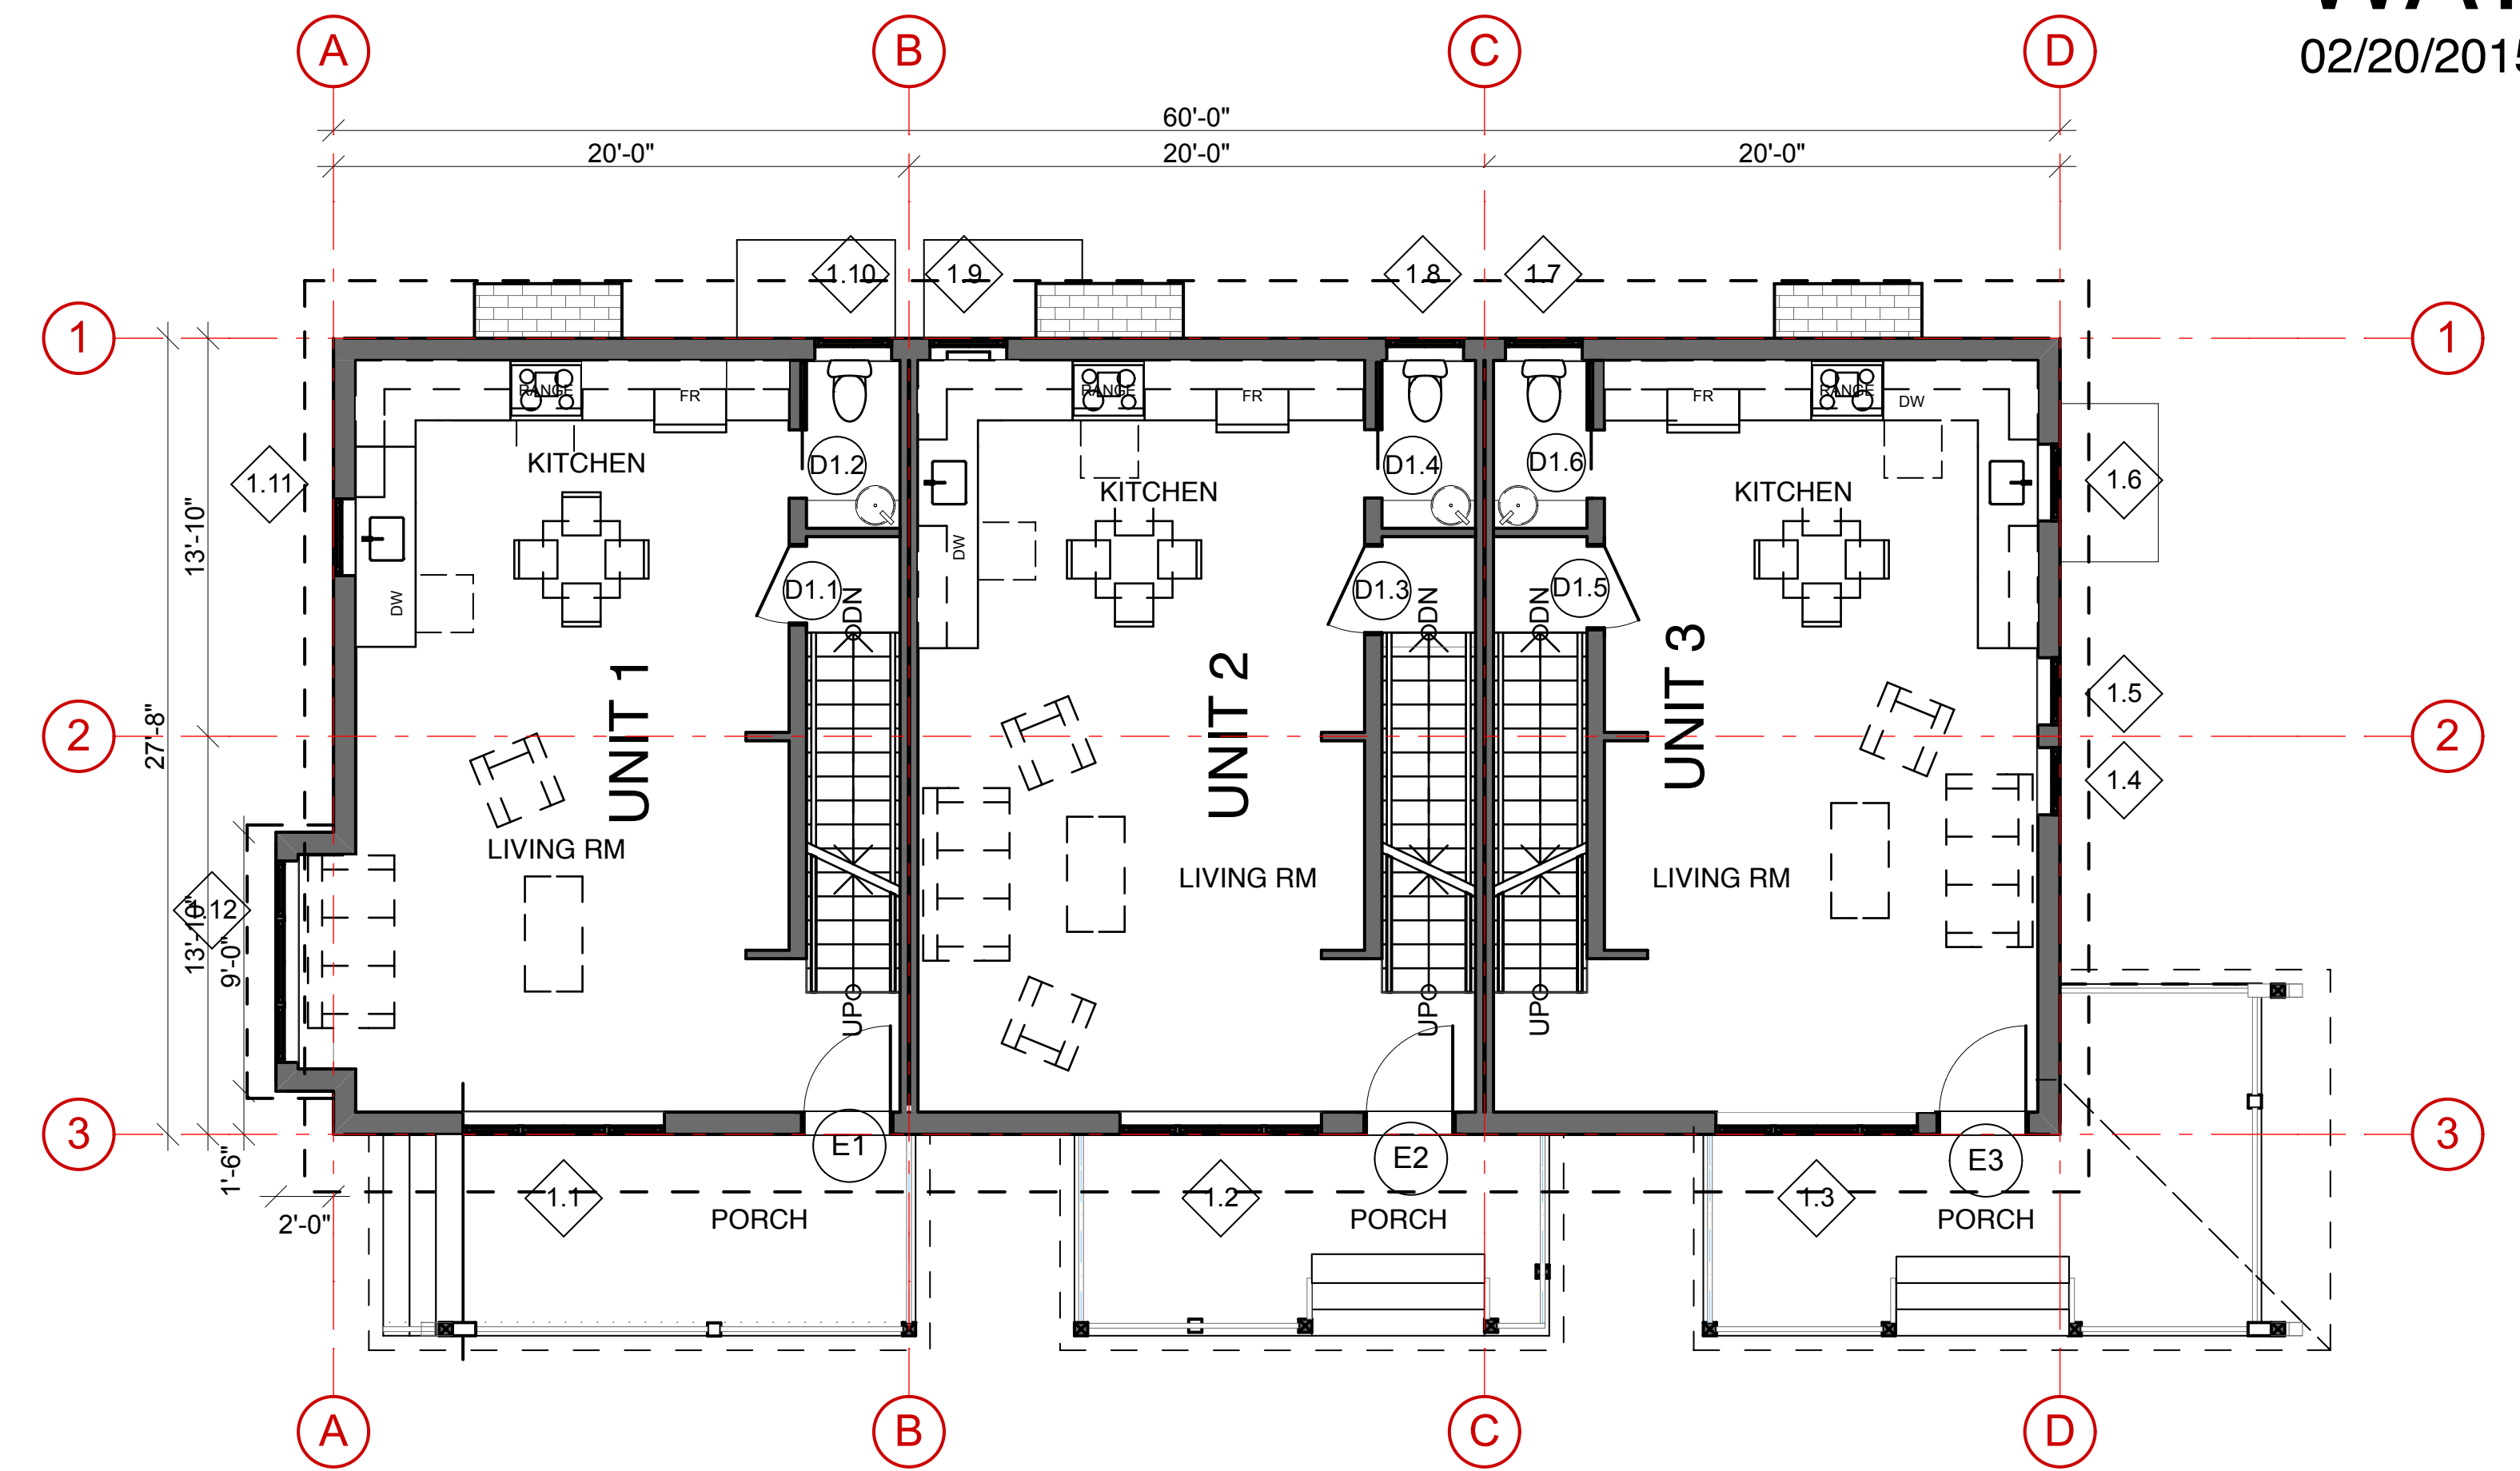

4 ROOF
SCALE: 3/16" = 1'-0"

2 LOWER LEVEL
SCALE: 3/16" = 1'-0"

3 UPPER LEVEL
SCALE: 3/16" = 1'-0"

1 BASEMENT
SCALE: 3/16" = 1'-0"