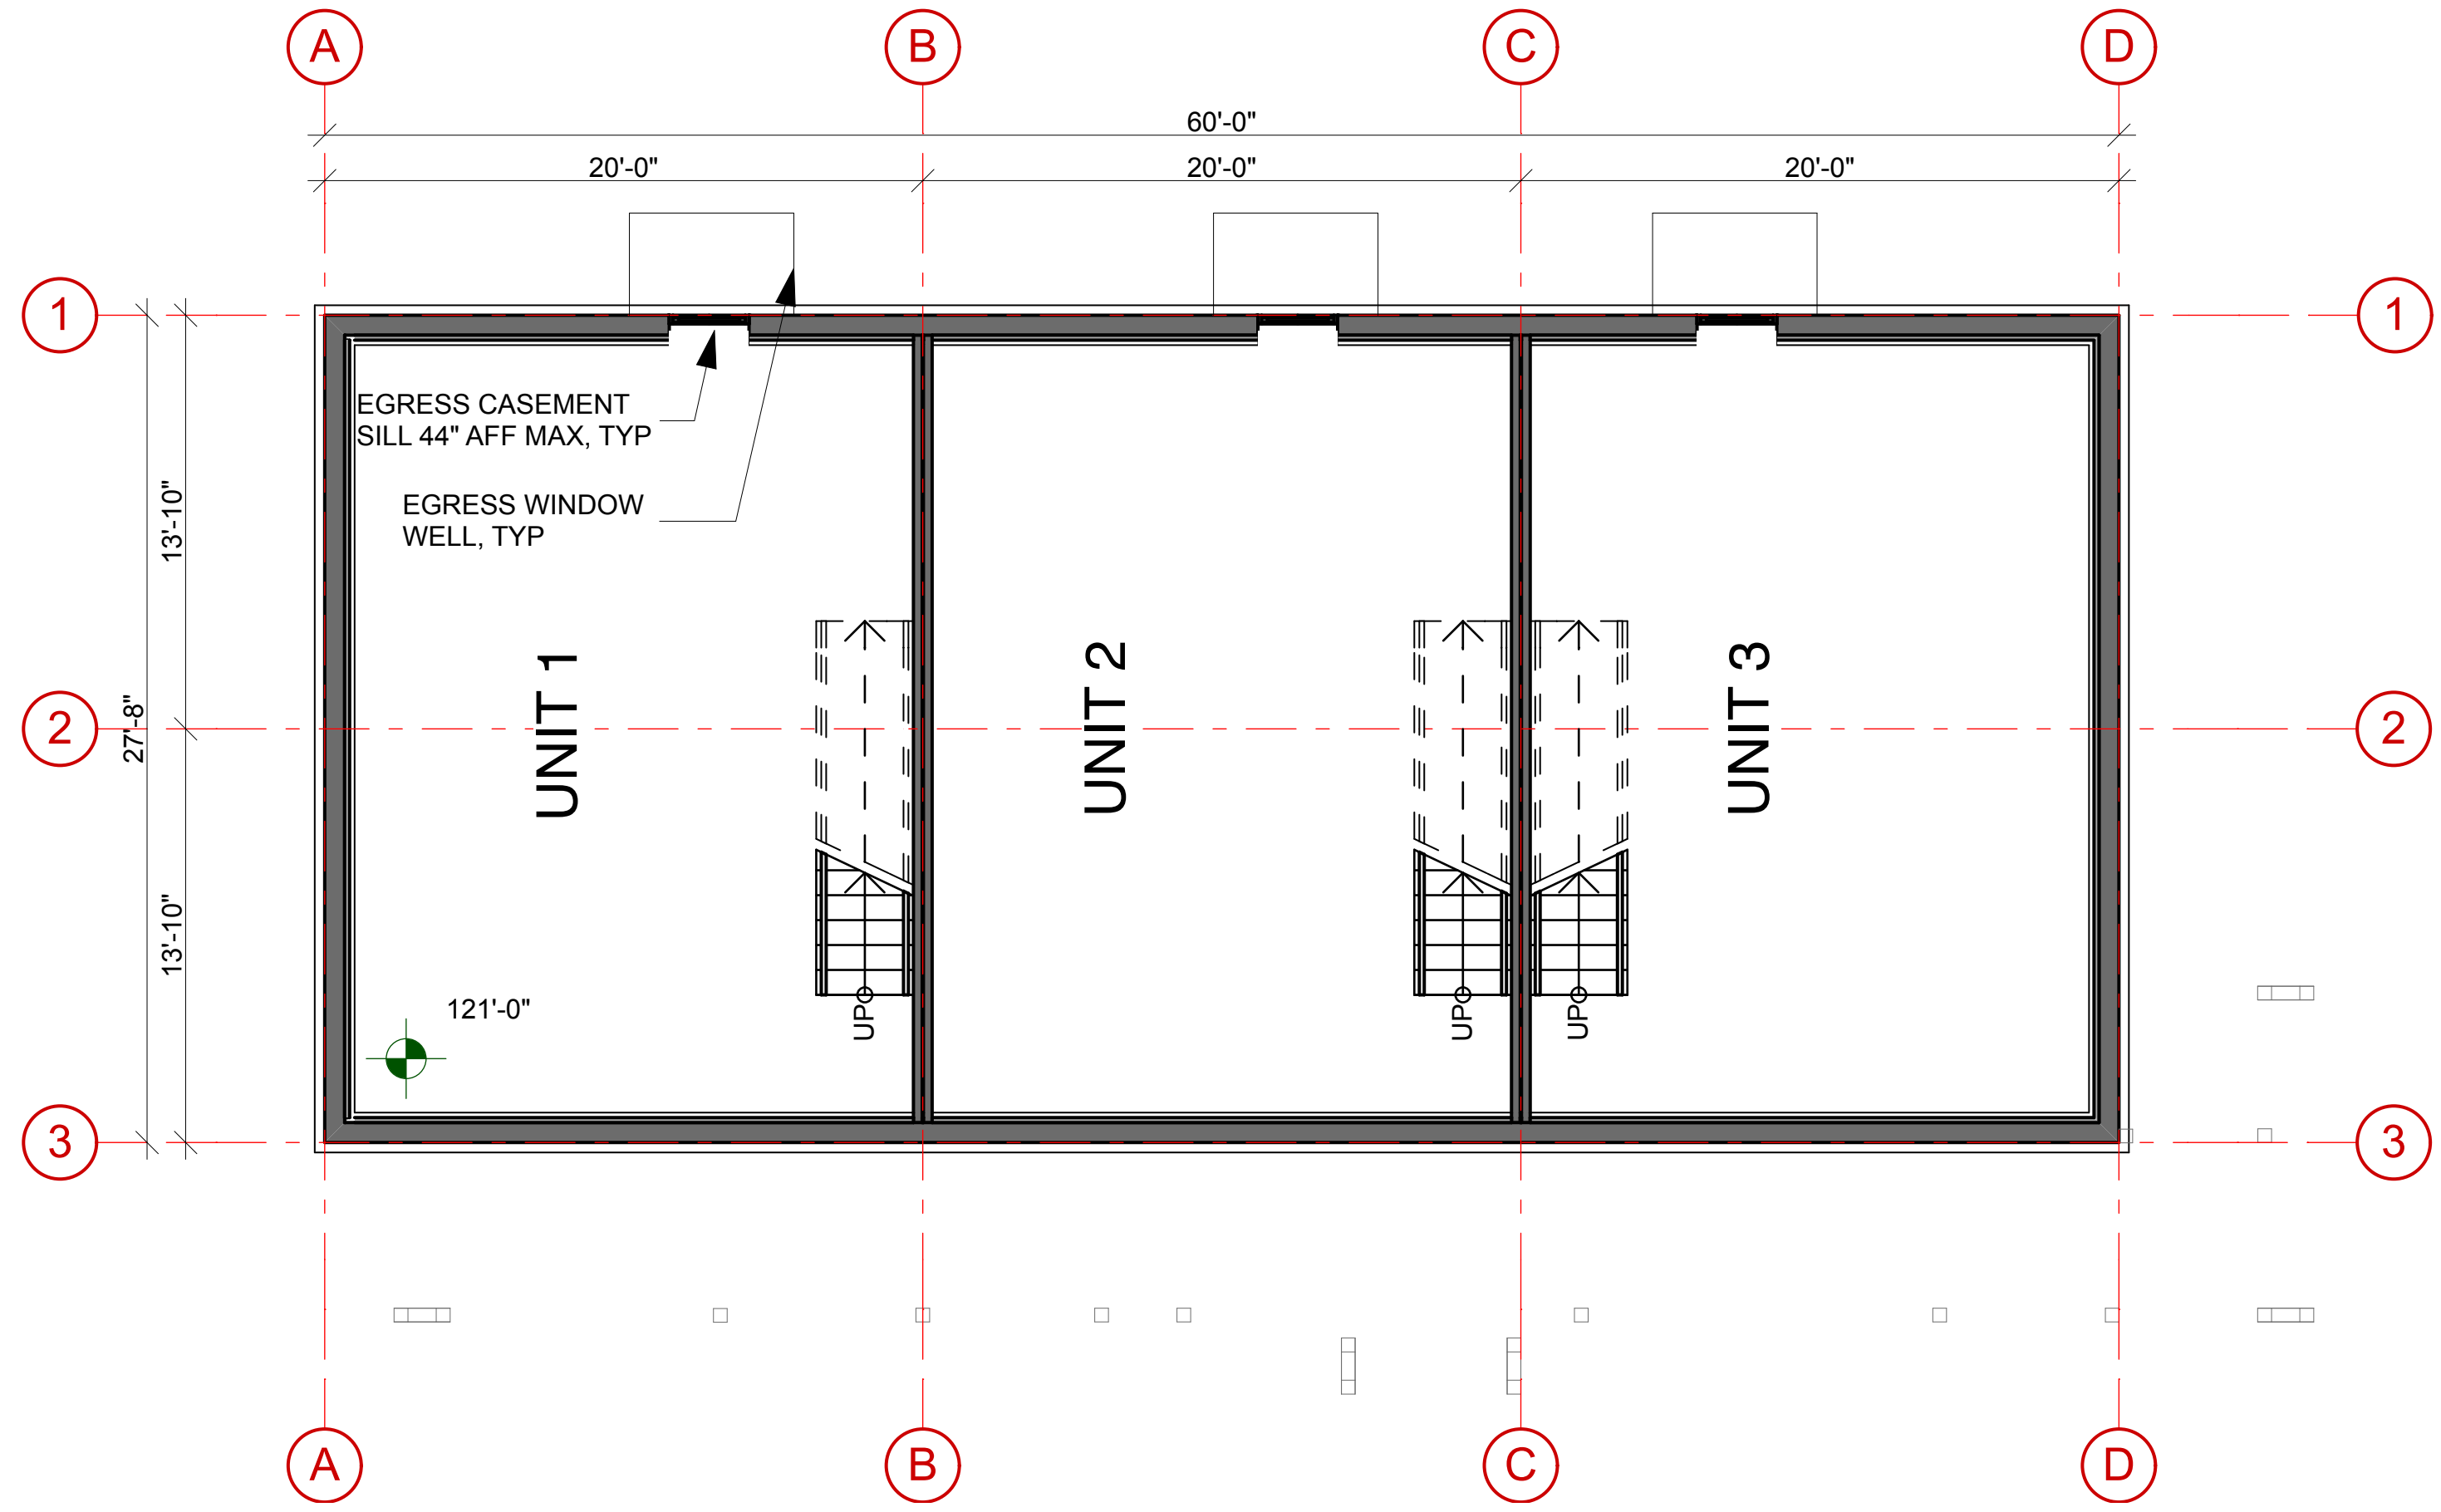

4 ROOF
SCALE: 3/16" = 1'-0"

2 LOWER LEVEL
SCALE: 3/16" = 1'-0"

3 UPPER LEVEL
SCALE: 3/16" = 1'-0"

1 BASEMENT
SCALE: 3/16" = 1'-0"