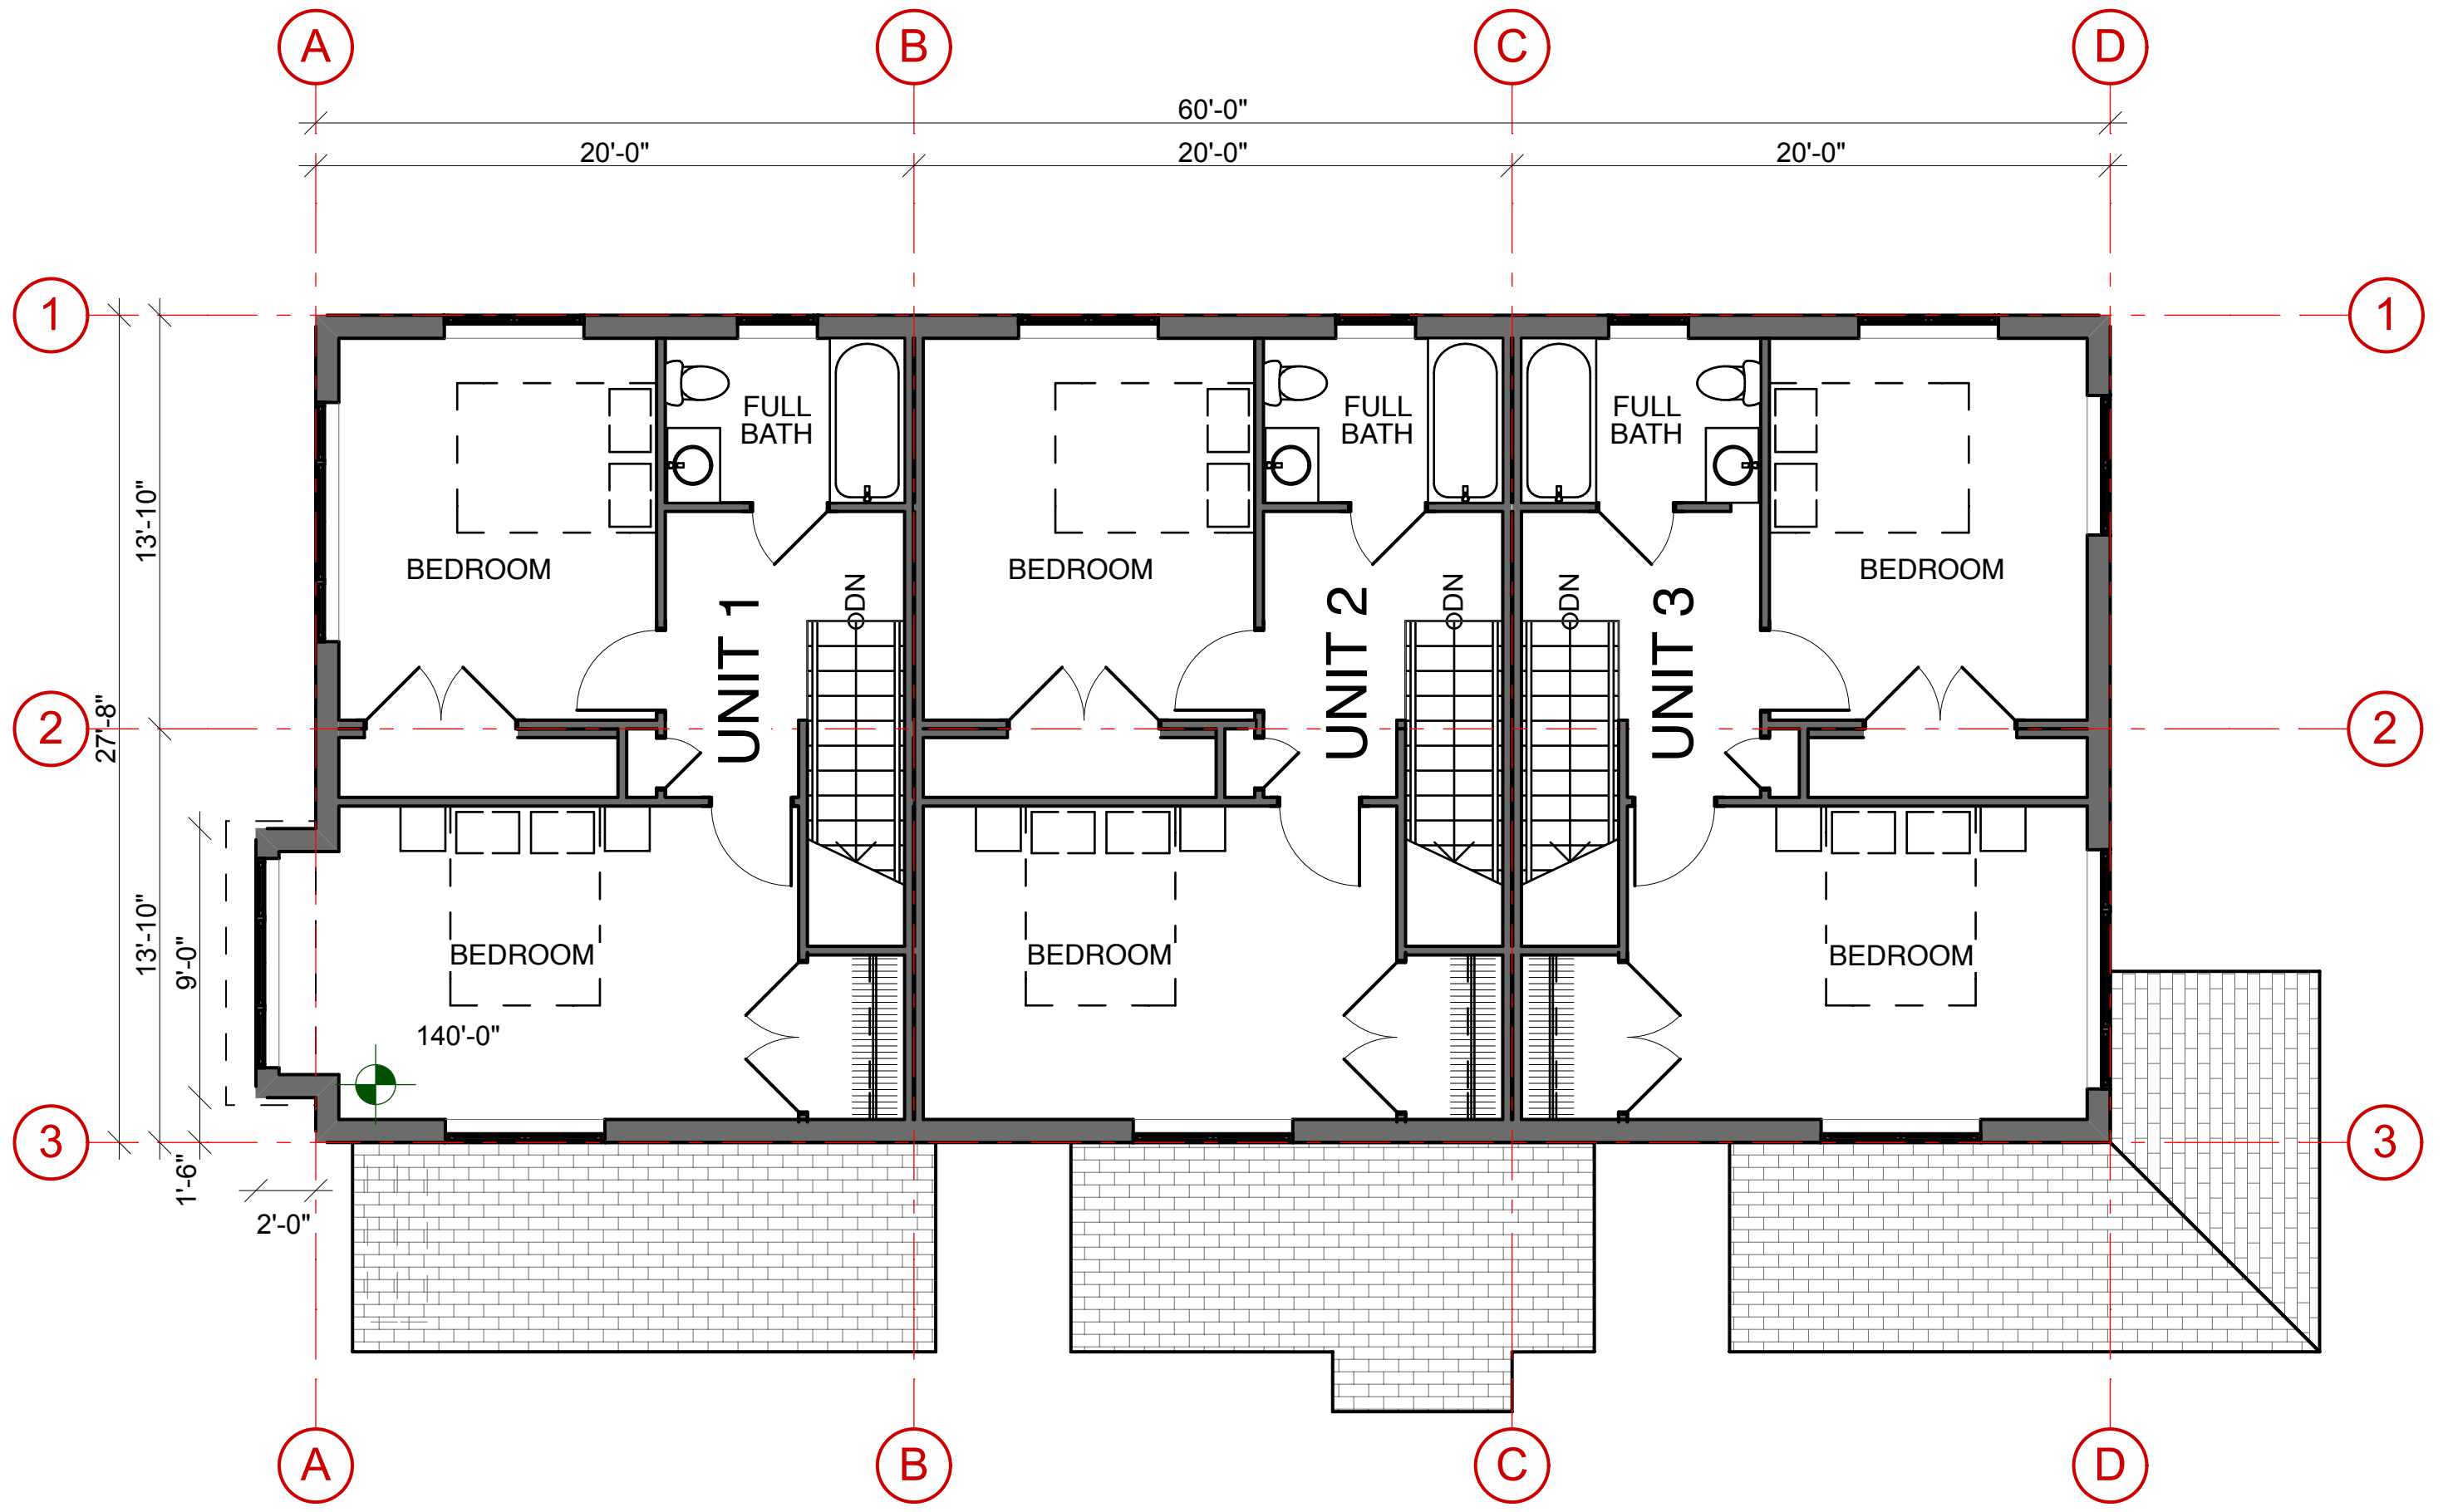

4 ROOF
SCALE: 3/16" = 1'-0"

2 LOWER LEVEL
SCALE: 3/16" = 1'-0"

3 UPPER LEVEL
SCALE: 3/16" = 1'-0"

1 BASEMENT
SCALE: 3/16" = 1'-0"