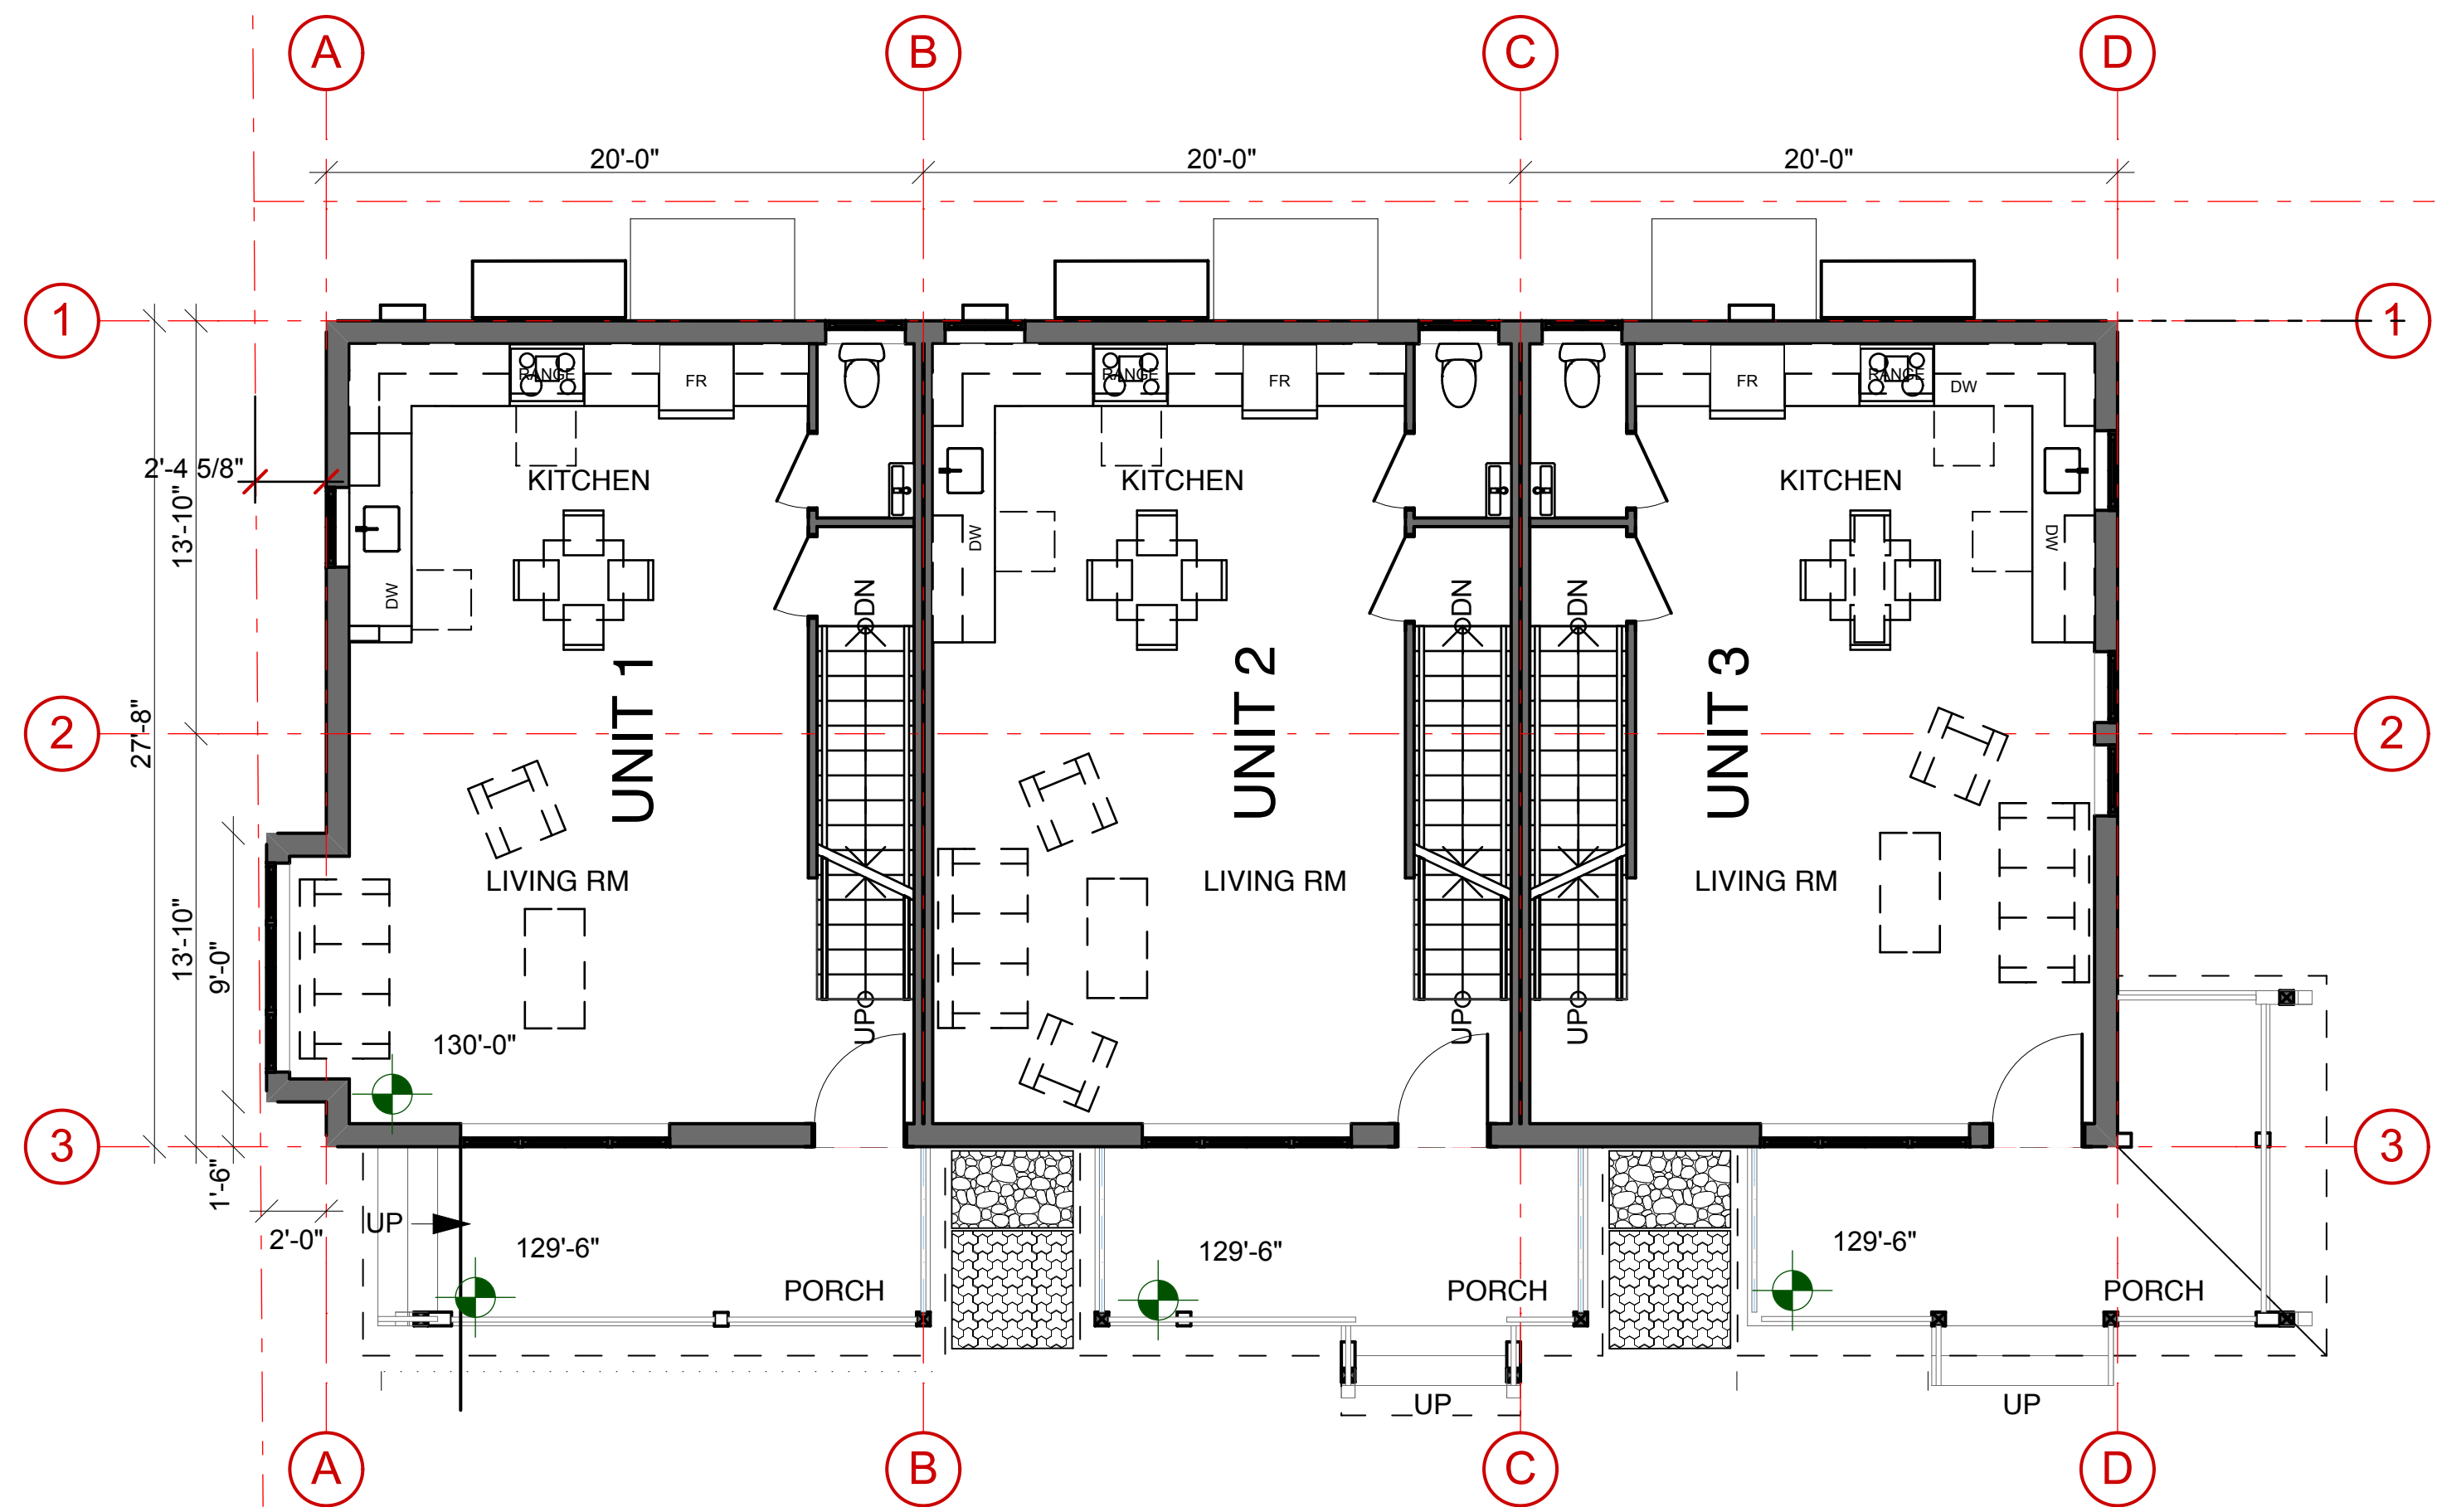

4 ROOF
SCALE: 3/16" = 1'-0"

2 LOWER LEVEL
SCALE: 3/16" = 1'-0"

3 UPPER LEVEL
SCALE: 3/16" = 1'-0"

1 BASEMENT
SCALE: 3/16" = 1'-0"