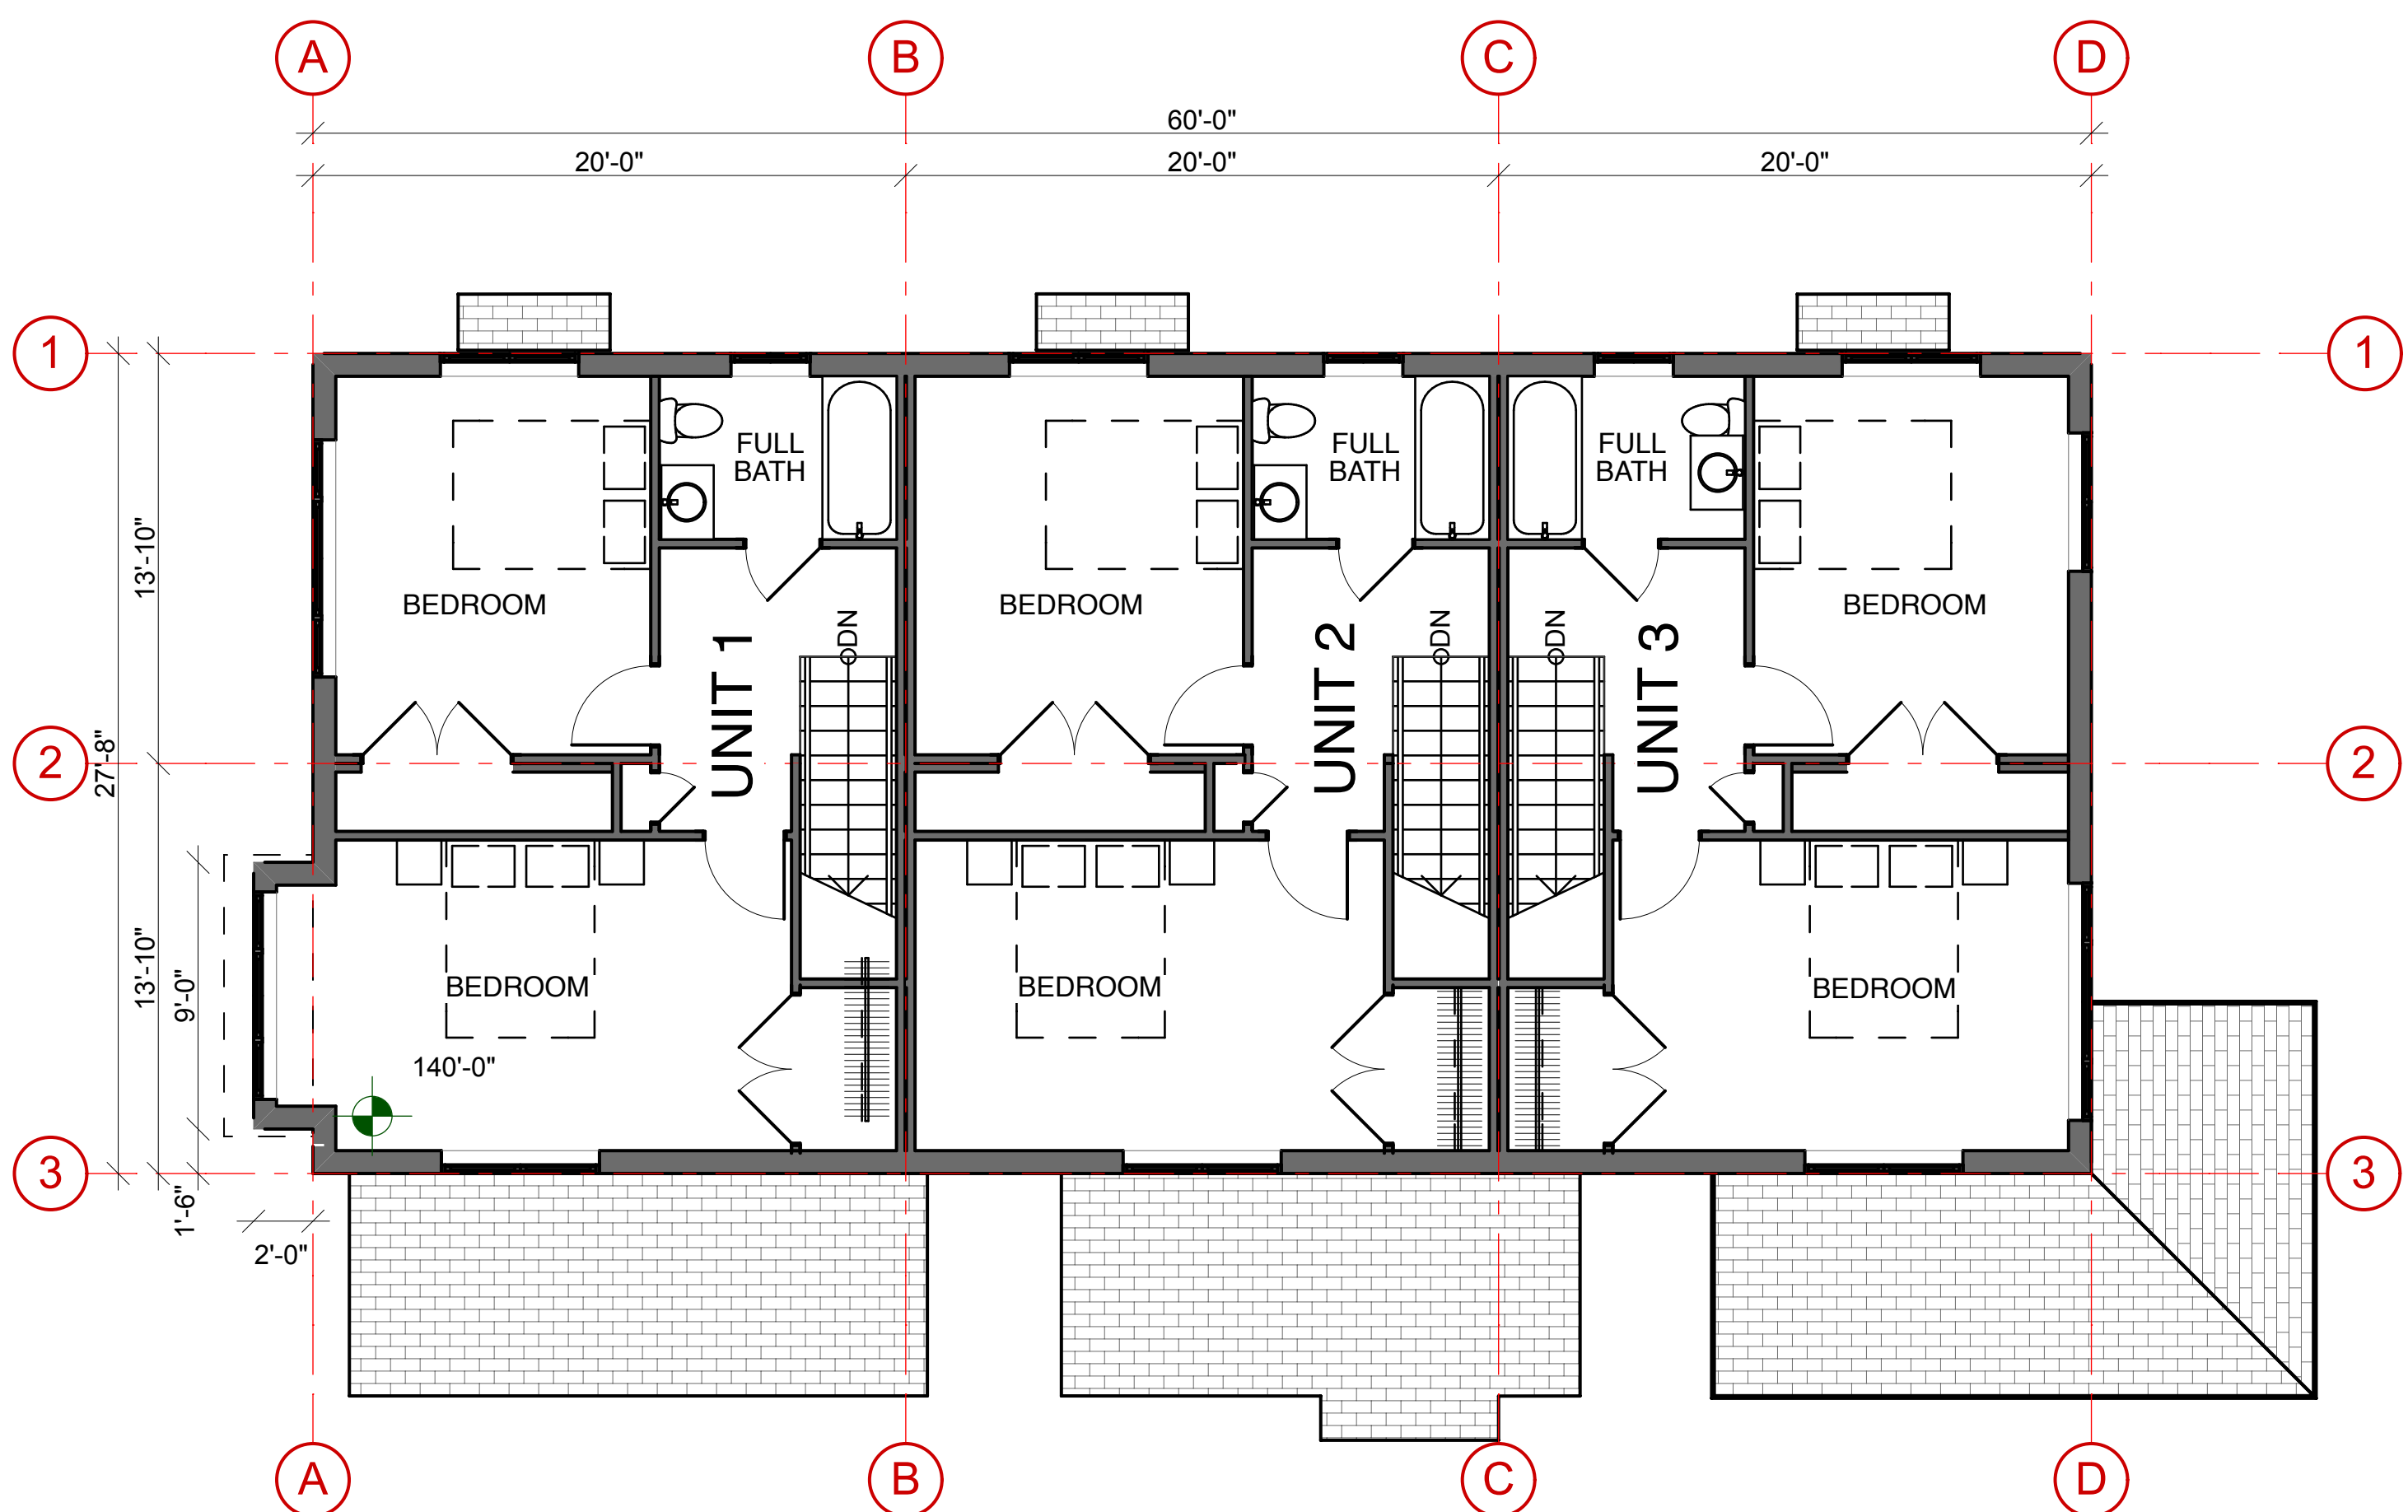

4 ROOF
SCALE: 3/16" = 1'-0"

2 LOWER LEVEL
SCALE: 3/16" = 1'-0"

3 UPPER LEVEL
SCALE: 3/16" = 1'-0"

1 BASEMENT
SCALE: 3/16" = 1'-0"