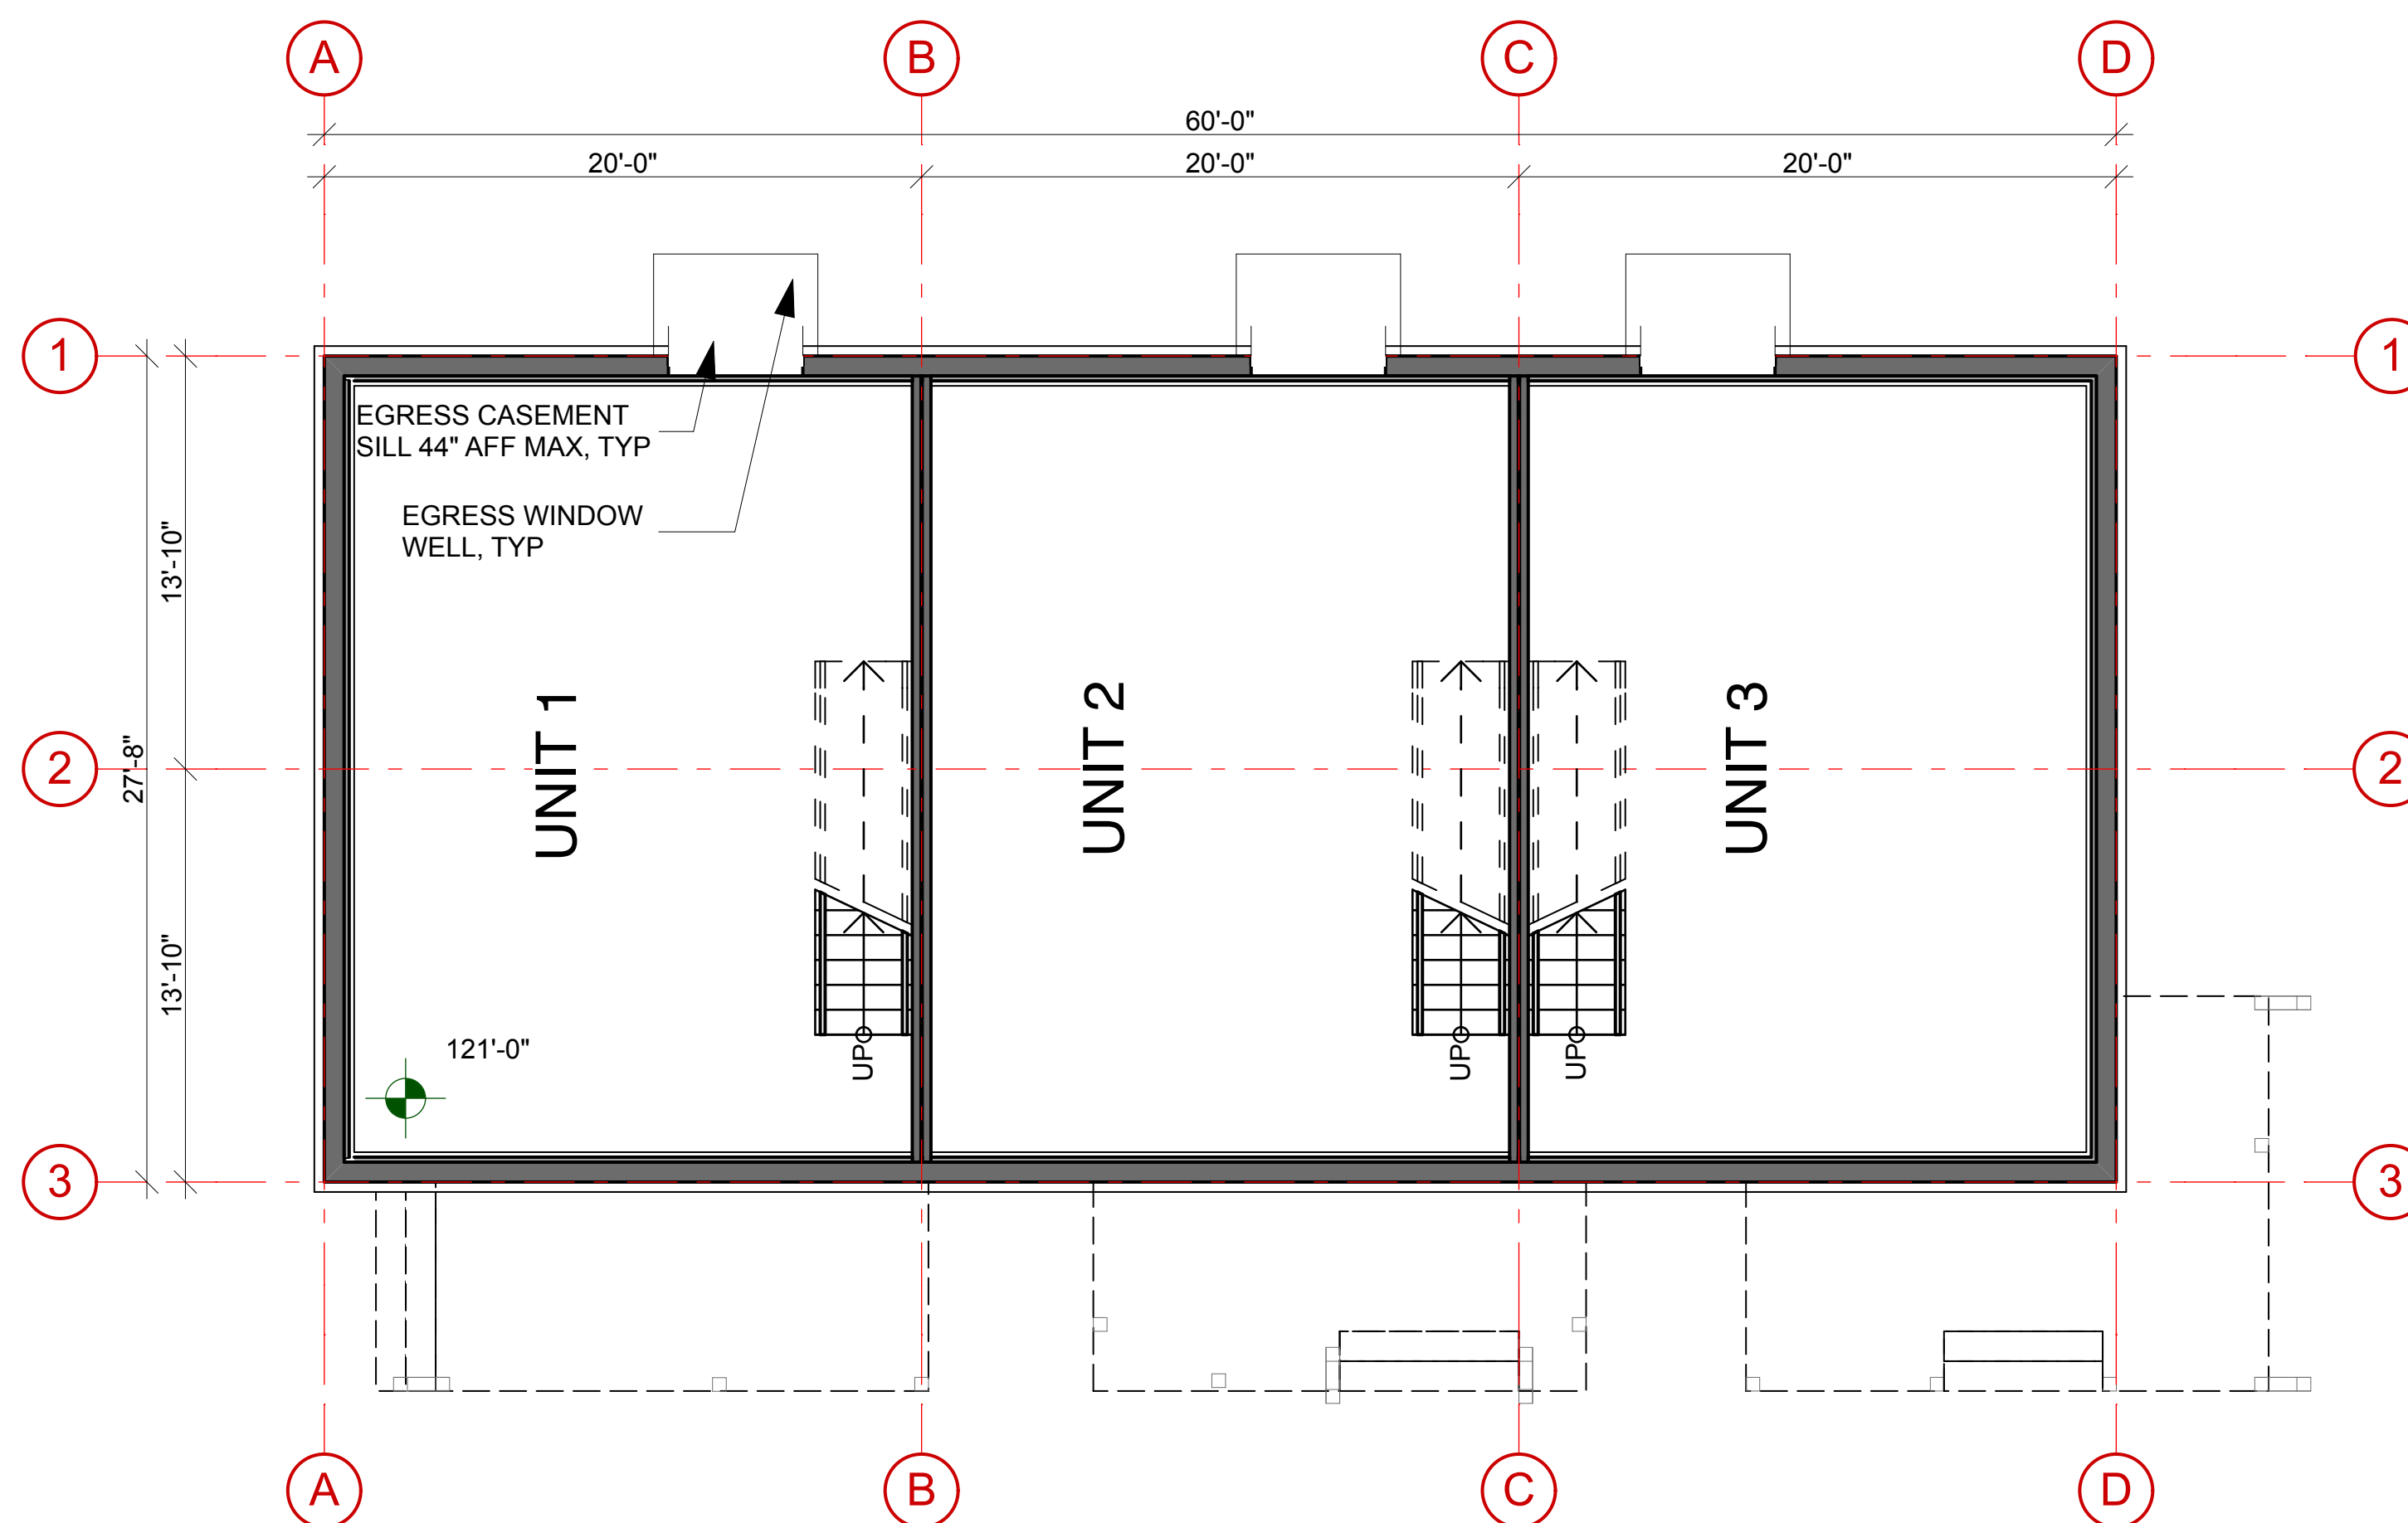

4 ROOF
SCALE: 3/16" = 1'-0"

2 LOWER LEVEL
SCALE: 3/16" = 1'-0"

3 UPPER LEVEL
SCALE: 3/16" = 1'-0"

1 BASEMENT
SCALE: 3/16" = 1'-0"