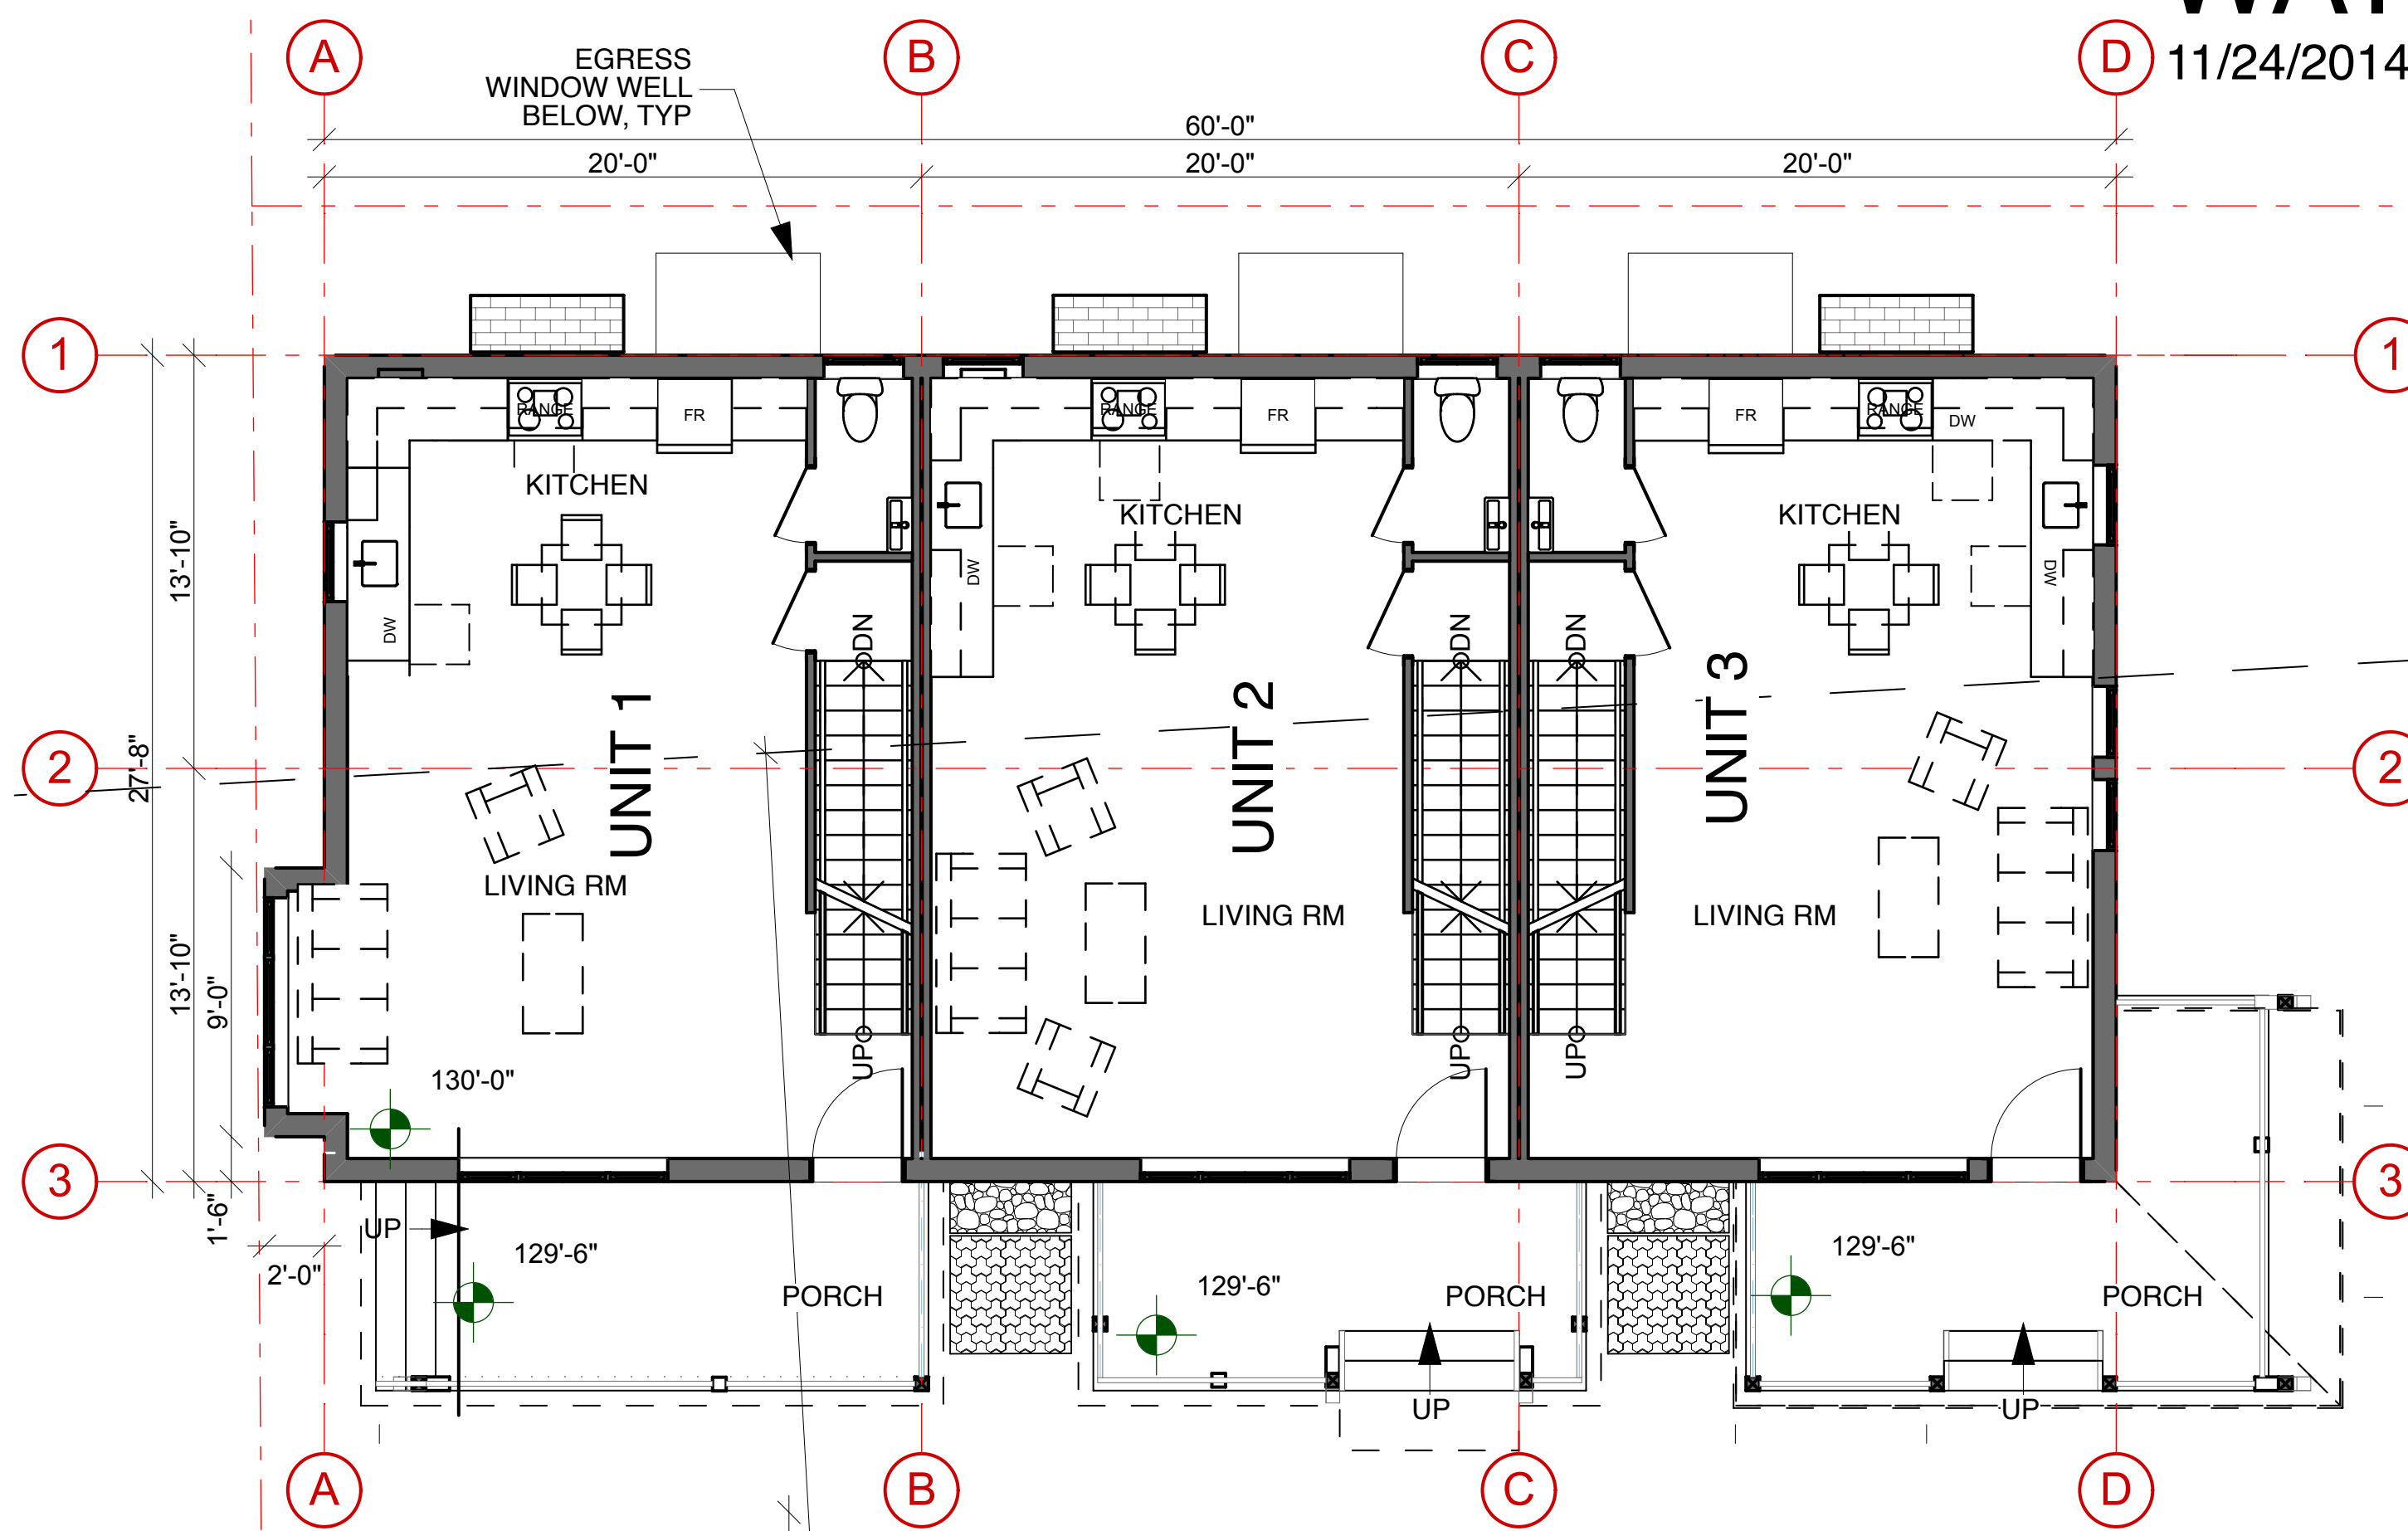

4 ROOF
SCALE: 3/16" = 1'-0"

2 LOWER LEVEL
SCALE: 3/16" = 1'-0"

3 UPPER LEVEL
SCALE: 3/16" = 1'-0"

1 BASEMENT
SCALE: 3/16" = 1'-0"