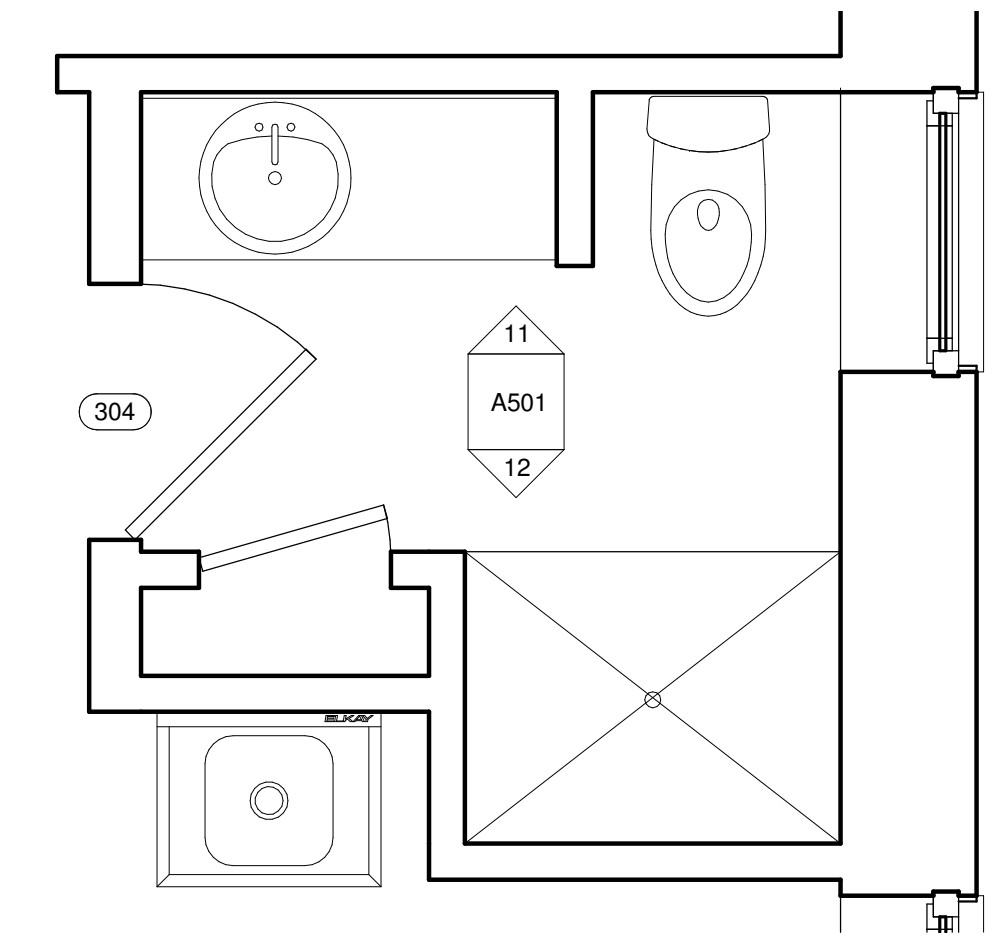

6 MUDROOM NORTH
1/2" = 1'-0"

13 INT- MASTER BED EAST
1/2" = 1'-0"

12 MASTER BATH SOUTH
1/2" = 1'-0"

11 MASTER BATH NORTH
1/2" = 1'-0"

10 ENLARGED MASTER BATH PLAN
1/2" = 1'-0"

7 ENLARGED BATHROOM PLAN
1/2" = 1'-0"

5 MUDROOM SOUTH
1/2" = 1'-0"

9 BATHROOM SOUTH
1/2" = 1'-0"

8 BATHROOM NORTH
1/2" = 1'-0"

1 ENLARGED KITCHEN PLAN
1/2" = 1'-0"

4 KITCHEN NORTH
1/2" = 1'-0"

3 KITCHEN EAST
1/2" = 1'-0"

2 KITCHEN SOUTH
1/2" = 1'-0"