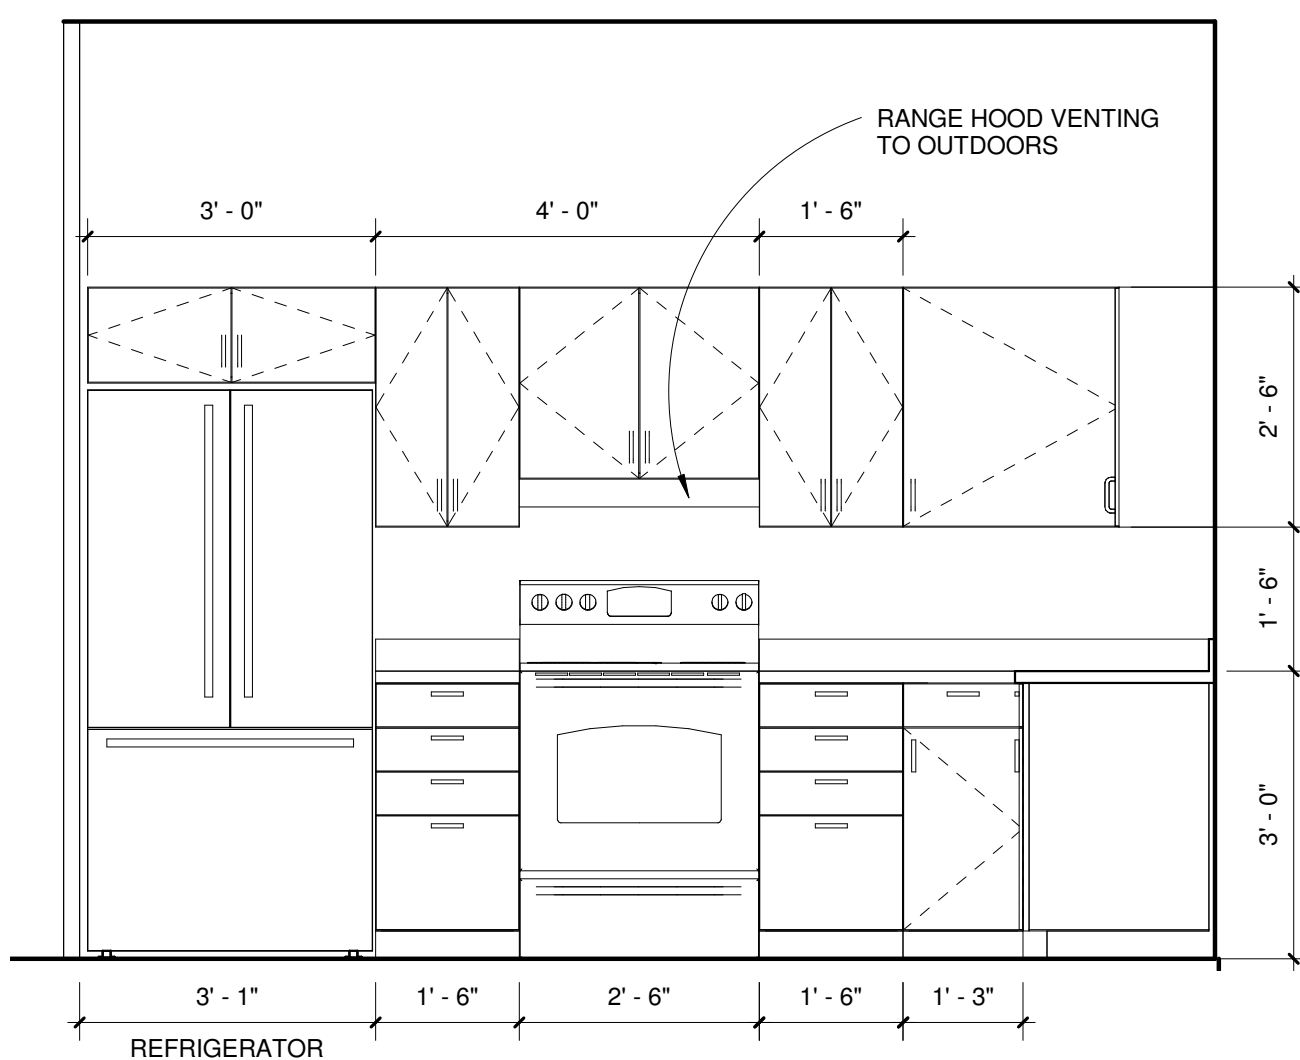

5 MUDROOM SOUTH
1/2" = 1'-0"

9 BATHROOM SOUTH
1/2" = 1'-0"

8 BATHROOM NORTH
1/2" = 1'-0"

1 ENLARGED KITCHEN PLAN
1/2" = 1'-0"

4 KITCHEN NORTH
1/2" = 1'-0"

3 KITCHEN EAST
1/2" = 1'-0"

2 KITCHEN SOUTH
1/2" = 1'-0"