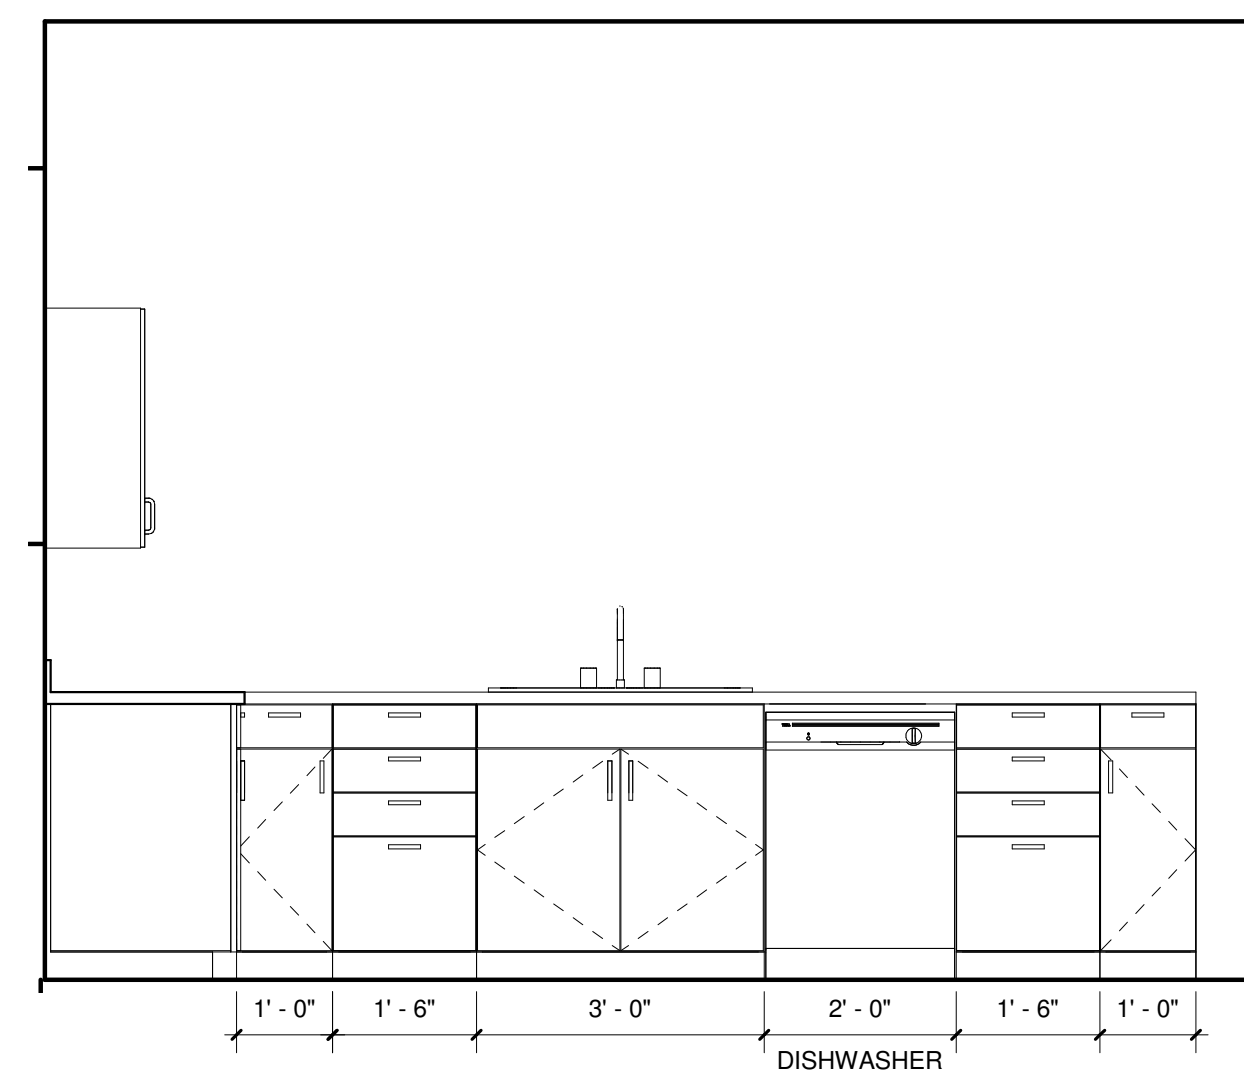

6 MUDROOM NORTH
1/2" = 1'-0"

13 INT- MASTER BED EAST
1/2" = 1'-0"

12 MASTER BATH SOUTH
1/2" = 1'-0"

11 MASTER BATH NORTH
1/2" = 1'-0"

10 ENLARGED MASTER BATH PLAN
1/2" = 1'-0"

7 ENLARGED BATHROOM PLAN
1/2" = 1'-0"

5 MUDROOM SOUTH
1/2" = 1'-0"

9 BATHROOM SOUTH
1/2" = 1'-0"

8 BATHROOM NORTH
1/2" = 1'-0"

1 ENLARGED KITCHEN PLAN
1/2" = 1'-0"

4 KITCHEN NORTH
1/2" = 1'-0"

3 KITCHEN EAST
1/2" = 1'-0"

2 KITCHEN SOUTH
1/2" = 1'-0"