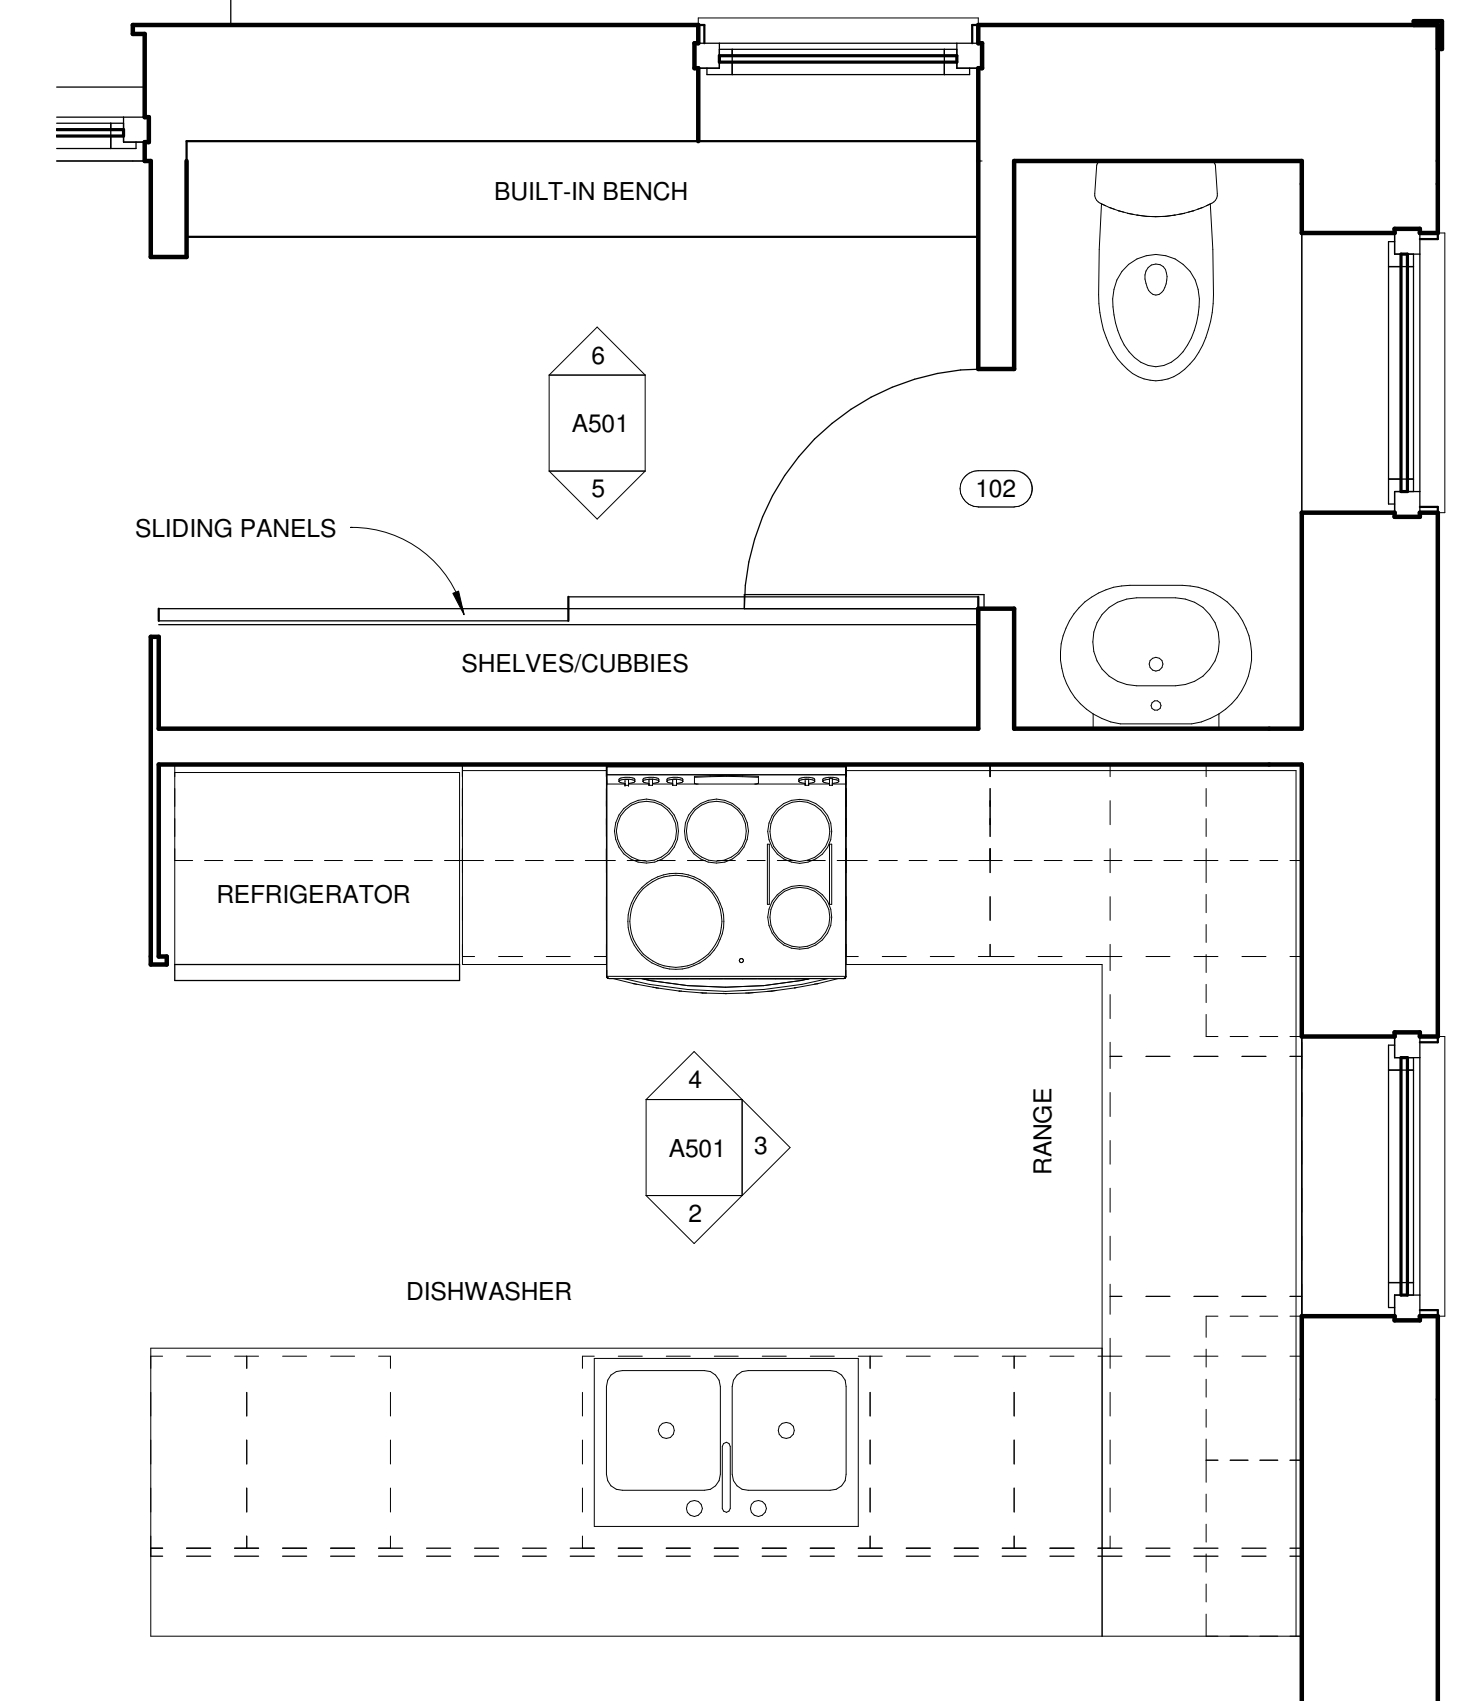

6 MUDROOM NORTH
1/2" = 1'-0"

13 INT- MASTER BED EAST
1/2" = 1'-0"

12 MASTER BATH SOUTH
1/2" = 1'-0"

11 MASTER BATH NORTH
1/2" = 1'-0"

10 ENLARGED MASTER BATH PLAN
1/2" = 1'-0"

7 ENLARGED BATHROOM PLAN
1/2" = 1'-0"

5 MUDROOM SOUTH
1/2" = 1'-0"

9 BATHROOM SOUTH
1/2" = 1'-0"

8 BATHROOM NORTH
1/2" = 1'-0"

1 ENLARGED KITCHEN PLAN
1/2" = 1'-0"

4 KITCHEN NORTH
1/2" = 1'-0"

3 KITCHEN EAST
1/2" = 1'-0"

2 KITCHEN SOUTH
1/2" = 1'-0"