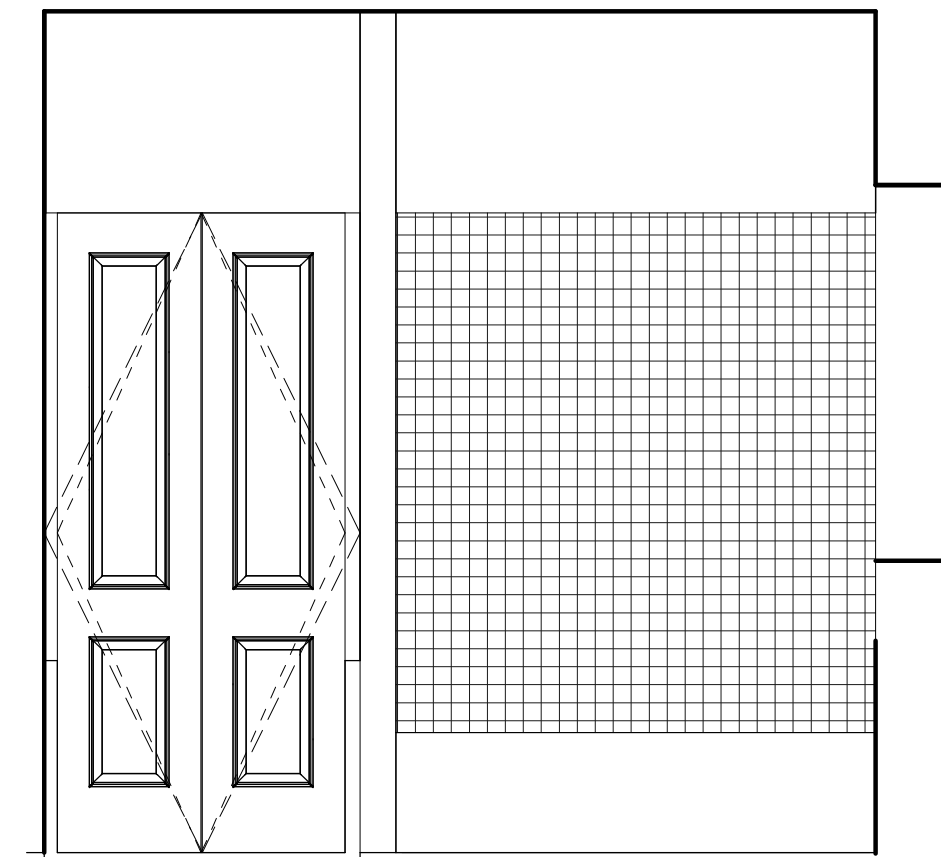

6 MUDROOM NORTH
1/2" = 1'-0"

13 INT- MASTER BED EAST
1/2" = 1'-0"

12 MASTER BATH SOUTH
1/2" = 1'-0"

11 MASTER BATH NORTH
1/2" = 1'-0"

10 ENLARGED MASTER BATH PLAN
1/2" = 1'-0"

7 ENLARGED BATHROOM PLAN
1/2" = 1'-0"

5 MUDROOM SOUTH
1/2" = 1'-0"

9 BATHROOM SOUTH
1/2" = 1'-0"

8 BATHROOM NORTH
1/2" = 1'-0"

1 ENLARGED KITCHEN PLAN
1/2" = 1'-0"

4 KITCHEN NORTH
1/2" = 1'-0"

3 KITCHEN EAST
1/2" = 1'-0"

2 KITCHEN SOUTH
1/2" = 1'-0"