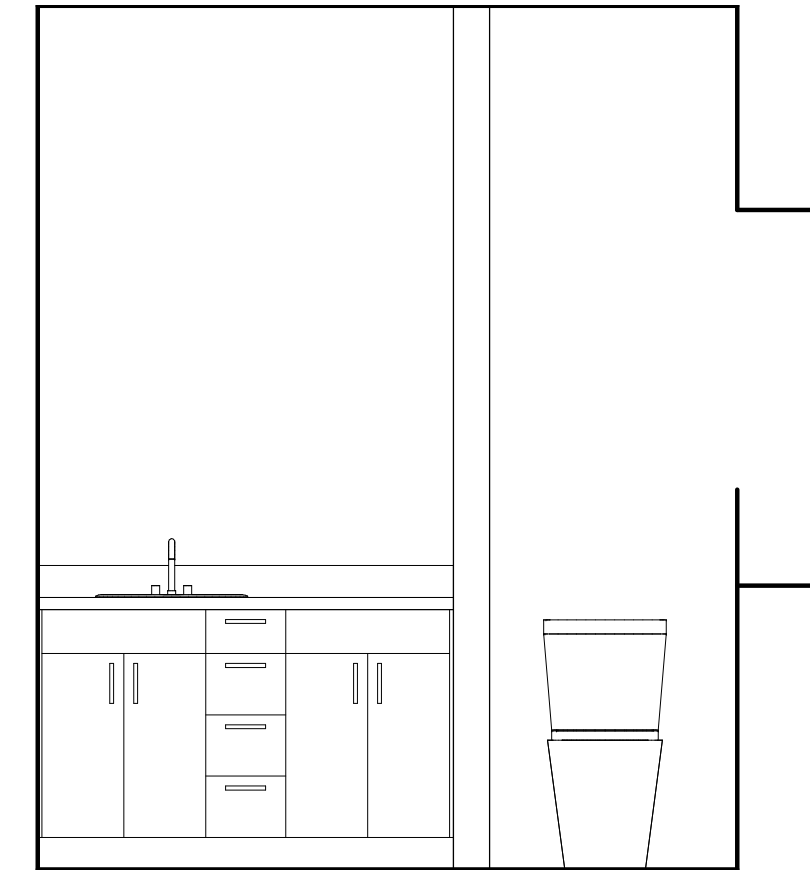

6 MUDROOM NORTH
1/2" = 1'-0"

13 INT- MASTER BED EAST
1/2" = 1'-0"

12 MASTER BATH SOUTH
1/2" = 1'-0"

11 MASTER BATH NORTH
1/2" = 1'-0"

10 ENLARGED MASTER BATH PLAN
1/2" = 1'-0"

7 ENLARGED BATHROOM PLAN
1/2" = 1'-0"

5 MUDROOM SOUTH
1/2" = 1'-0"

9 BATHROOM SOUTH
1/2" = 1'-0"

8 BATHROOM NORTH
1/2" = 1'-0"

1 ENLARGED KITCHEN PLAN
1/2" = 1'-0"

4 KITCHEN NORTH
1/2" = 1'-0"

3 KITCHEN EAST
1/2" = 1'-0"

2 KITCHEN SOUTH
1/2" = 1'-0"