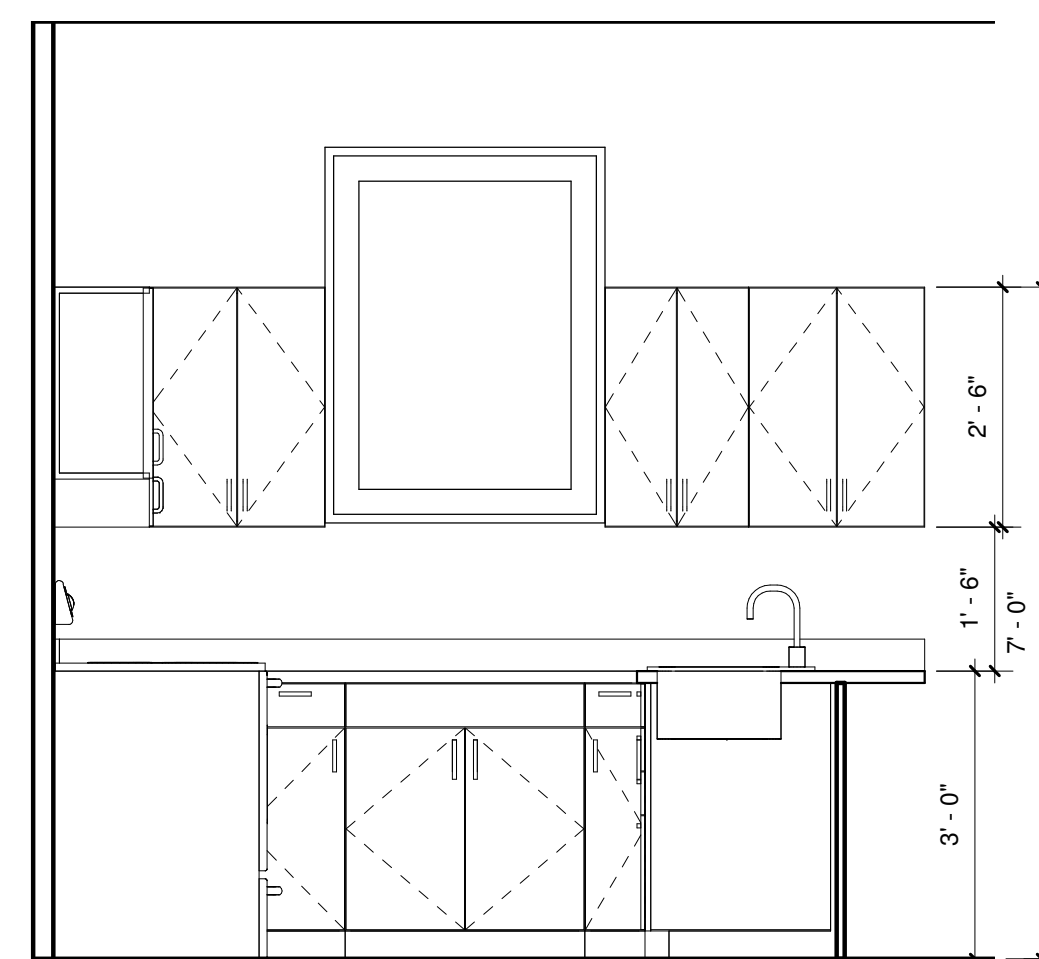

6 MUDROOM NORTH
1/2" = 1'-0"

13 INT- MASTER BED EAST
1/2" = 1'-0"

12 MASTER BATH SOUTH
1/2" = 1'-0"

11 MASTER BATH NORTH
1/2" = 1'-0"

10 ENLARGED MASTER BATH PLAN
1/2" = 1'-0"

7 ENLARGED BATHROOM PLAN
1/2" = 1'-0"

5 MUDROOM SOUTH
1/2" = 1'-0"

9 BATHROOM SOUTH
1/2" = 1'-0"

8 BATHROOM NORTH
1/2" = 1'-0"

1 ENLARGED KITCHEN PLAN
1/2" = 1'-0"

4 KITCHEN NORTH
1/2" = 1'-0"

3 KITCHEN EAST
1/2" = 1'-0"

2 KITCHEN SOUTH
1/2" = 1'-0"