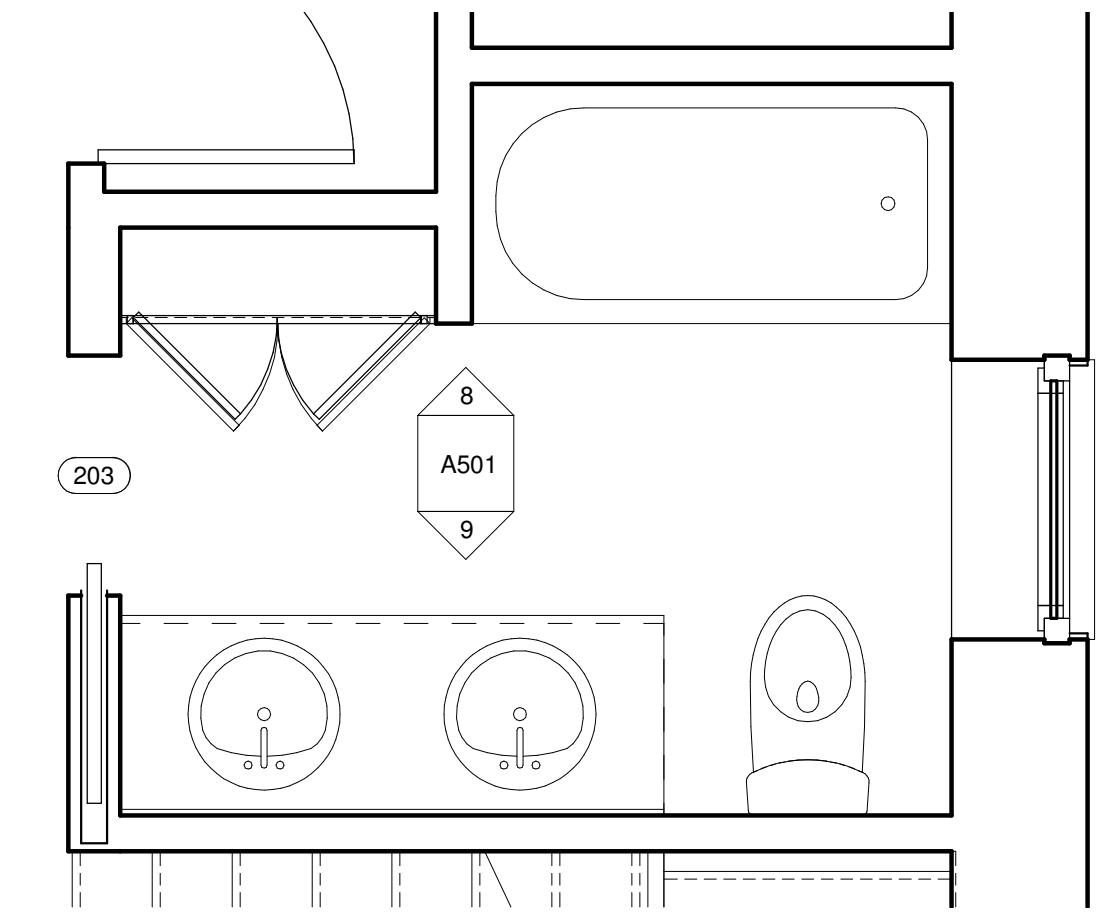

6 MUDROOM NORTH
1/2" = 1'-0"

13 INT- MASTER BED EAST
1/2" = 1'-0"

12 MASTER BATH SOUTH
1/2" = 1'-0"

11 MASTER BATH NORTH
1/2" = 1'-0"

10 ENLARGED MASTER BATH PLAN
1/2" = 1'-0"

7 ENLARGED BATHROOM PLAN
1/2" = 1'-0"

5 MUDROOM SOUTH
1/2" = 1'-0"

9 BATHROOM SOUTH
1/2" = 1'-0"

8 BATHROOM NORTH
1/2" = 1'-0"

1 ENLARGED KITCHEN PLAN
1/2" = 1'-0"

4 KITCHEN NORTH
1/2" = 1'-0"

3 KITCHEN EAST
1/2" = 1'-0"

2 KITCHEN SOUTH
1/2" = 1'-0"