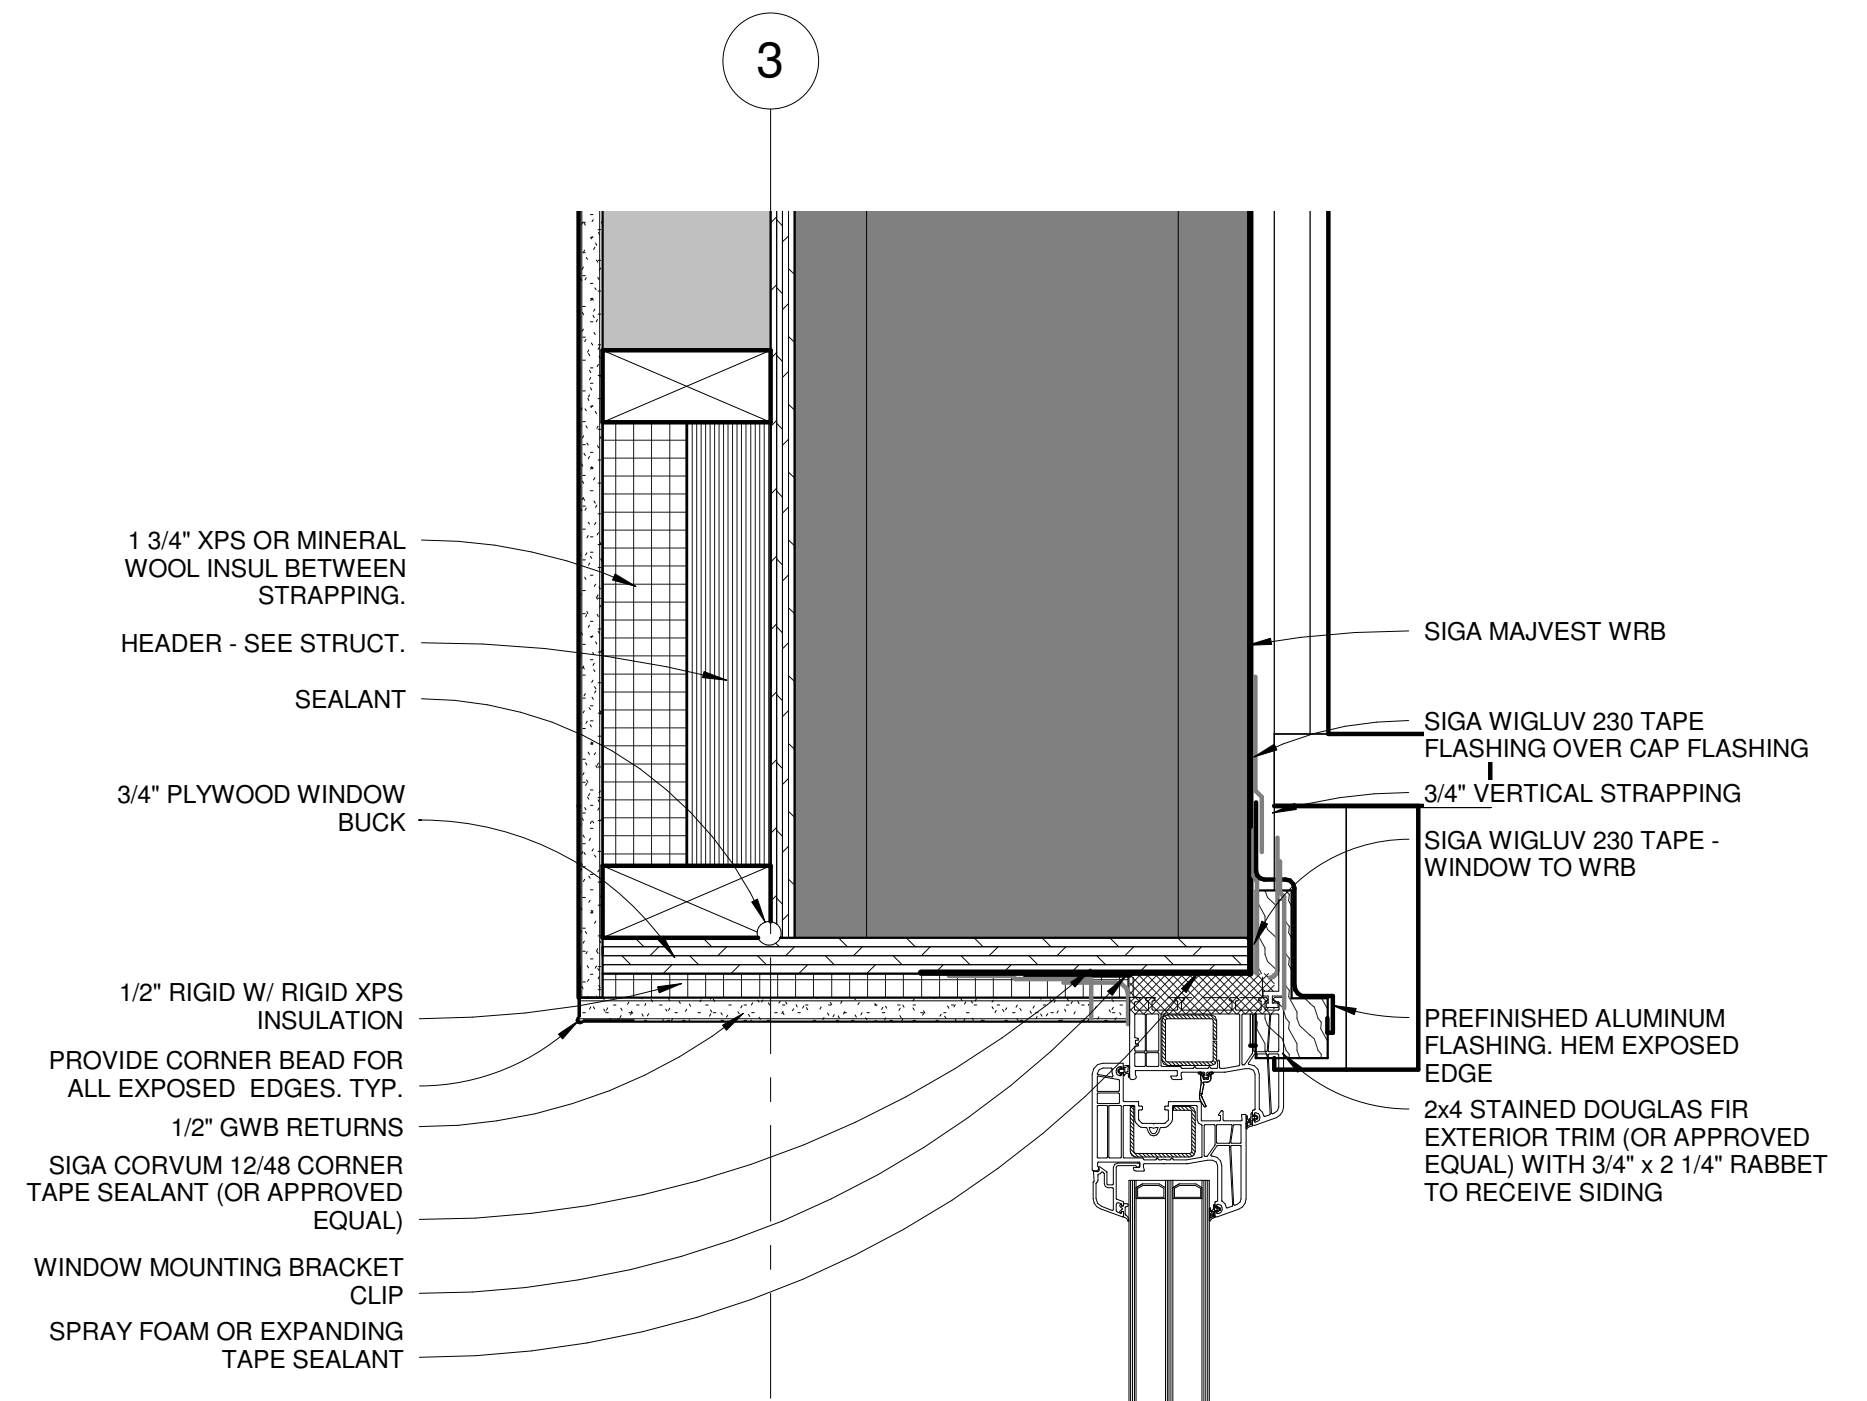

DOOR LEGEND
1/4" = 1'-0"

**FOR PERMITTING AND
PRICING ONLY
NOT FOR CONSTRUCTION**

6 EXTERIOR DOOR HEAD
3" = 1'-0"

5 EXTERIOR DOOR THRESHOLD
3" = 1'-0"

4 TYPICAL WINDOW JAMB
3" = 1'-0"

3 TYPICAL WINDOW HEAD
3" = 1'-0"

3 TYPICAL WINDOW SILL
3" = 1'-0"

1 TYPICAL WINDOW JAMB
3" = 1'-0"