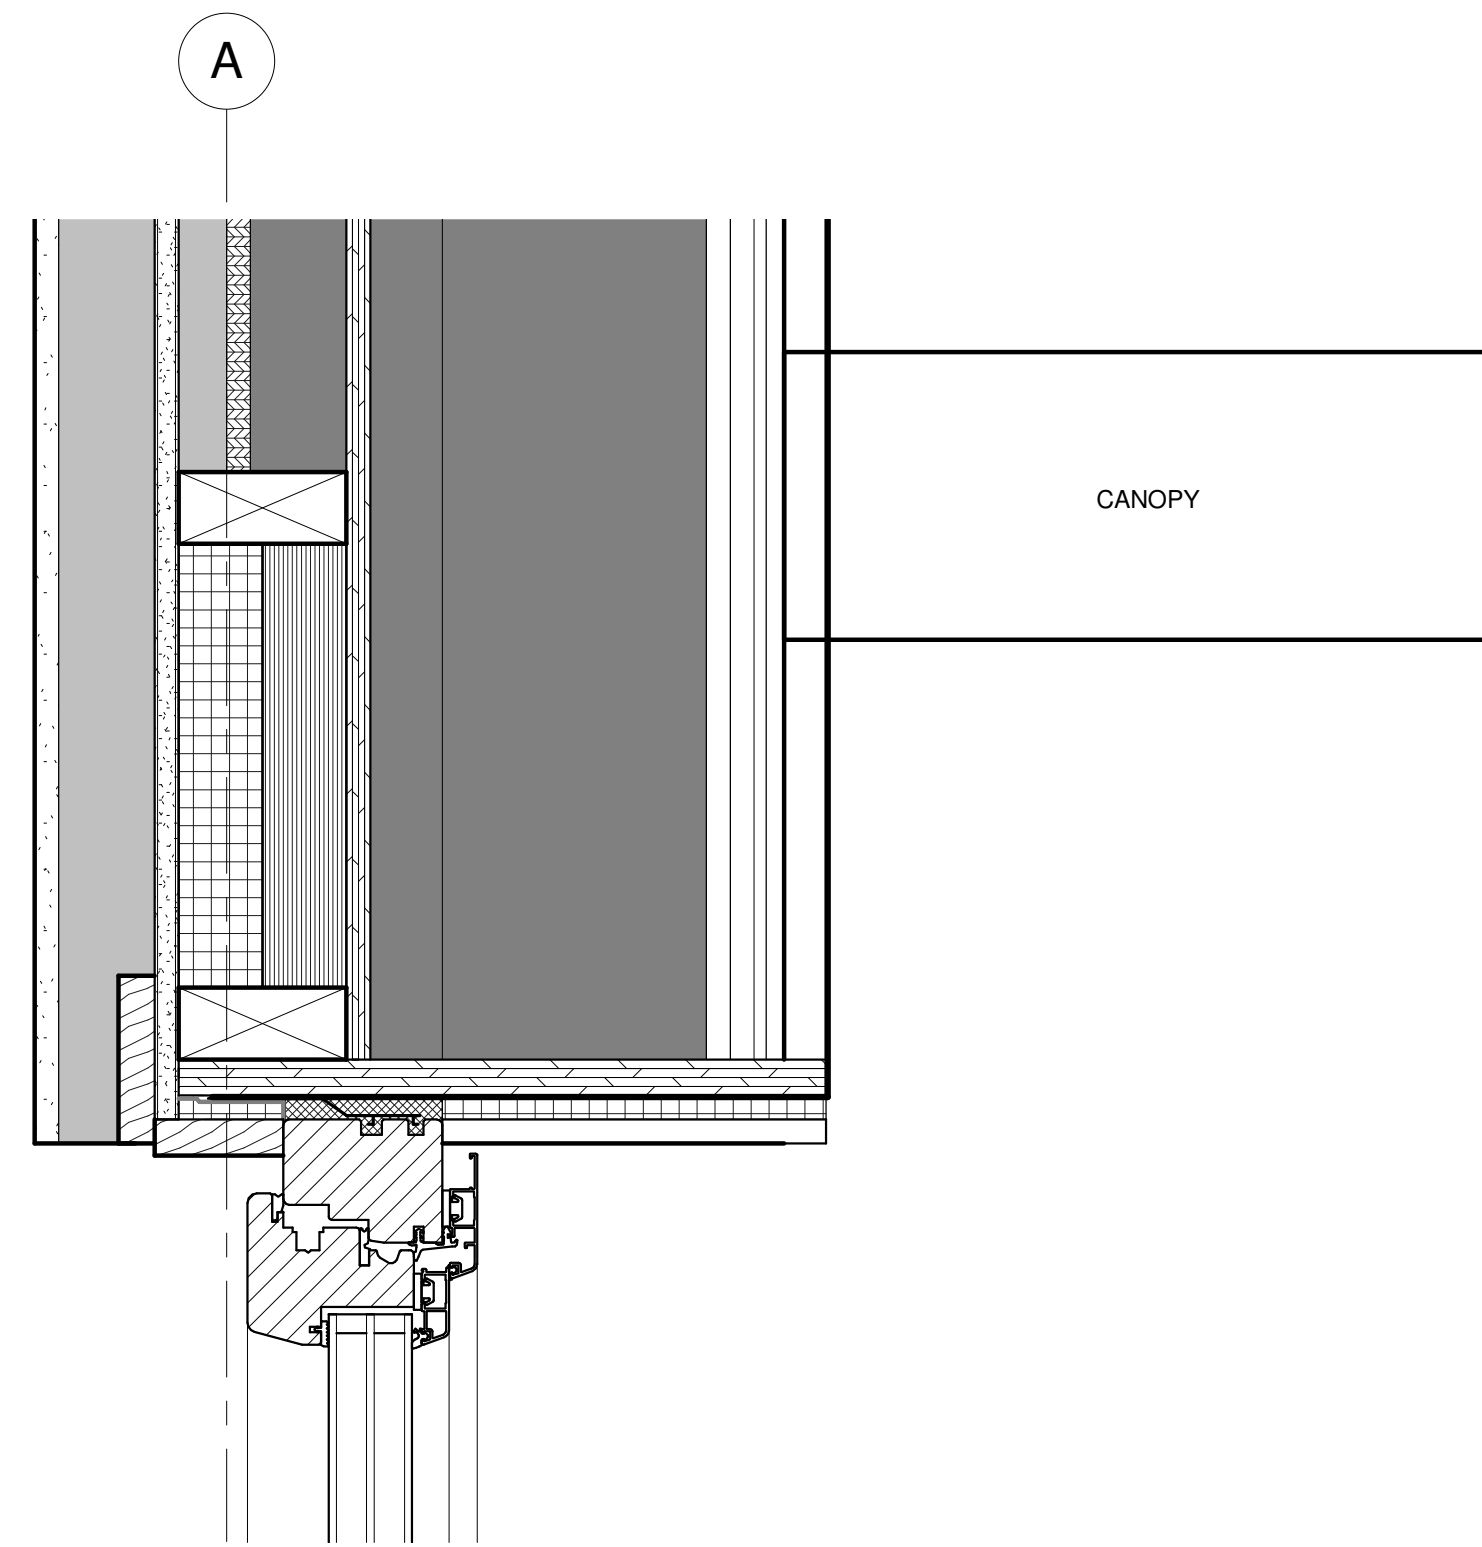

WINDOW SCHEDULE					
TAG	UNIT WIDTH	Height	OPERATION	COUNT	REMARKS
A	3' - 0"	5' - 0"	TILT TURN	11	
B	3' - 0"	3' - 0"	TILT TURN	6	
B1	3' - 0"	3' - 0"	TILT TURN	3	OBSCURED GLASS
C1	3' - 4"	7' - 2"	ENTRY DOOR	1	3'-0" X 7'-0" DOOR LEAF
C2	3' - 4"	7' - 2"	ENTRY DOOR	2	3'-0" X 7'-0" DOOR LEAF
D	2' - 0"	3' - 0"	TURN ONLY	2	
E	3' - 0"	4' - 0"	TILT TURN	1	
F	10' - 6"	6' - 0"	TILT TURN/TILT TURN/FIXED	1	
G	7' - 0"	6' - 0"	TILT TURN/FIXED	1	
H	9' - 0"	4' - 0"	TILT ONLY	1	

WINDOW LEGEND
1/4" = 1'-0"

DOOR SCHEDULE						
DOOR #	TYPE	WIDTH	HEIGHT	OPERATION	HARDWARE SET	REMARKS
100	X	0' - 11"	6' - 8"			
101	B	4' - 0"	6' - 8"	HINGED DOUBLE	CLOSET	
102	A	2' - 6"	6' - 8"	HINGED	PRIVACY	
201	A	2' - 6"	6' - 8"	POCKET	PASSAGE	
203A	A	2' - 6"	6' - 8"	POCKET	PRIVACY	
204	A	2' - 6"	6' - 8"	POCKET	PASSAGE	
204A	A	2' - 6"	6' - 8"			
205	A	2' - 8"	6' - 8"	HINGED	BEDROOM	
206	B	4' - 0"	6' - 8"	HINGED DOUBLE	CLOSET	
207	A	2' - 8"	6' - 8"	HINGED	BEDROOM	
208	B	4' - 0"	6' - 8"	POCKET	CLOSET	
303C	13	0' - 0"	0' - 0"			
304	A	2' - 8"	6' - 8"	POCKET	PRIVACY	
305	A	2' - 0"	6' - 8"	HINGED	CLOSET	
307	A	2' - 6"	6' - 8"			

DOOR LEGEND
1/4" = 1'-0"

**FOR PERMITTING AND
PRICING ONLY
NOT FOR CONSTRUCTION**

6 EXTERIOR DOOR HEAD
3" = 1'-0"

5 EXTERIOR DOOR THRESHOLD
3" = 1'-0"

4 TYPICAL WINDOW JAMB
3" = 1'-0"

3 TYPICAL WINDOW HEAD
3" = 1'-0"