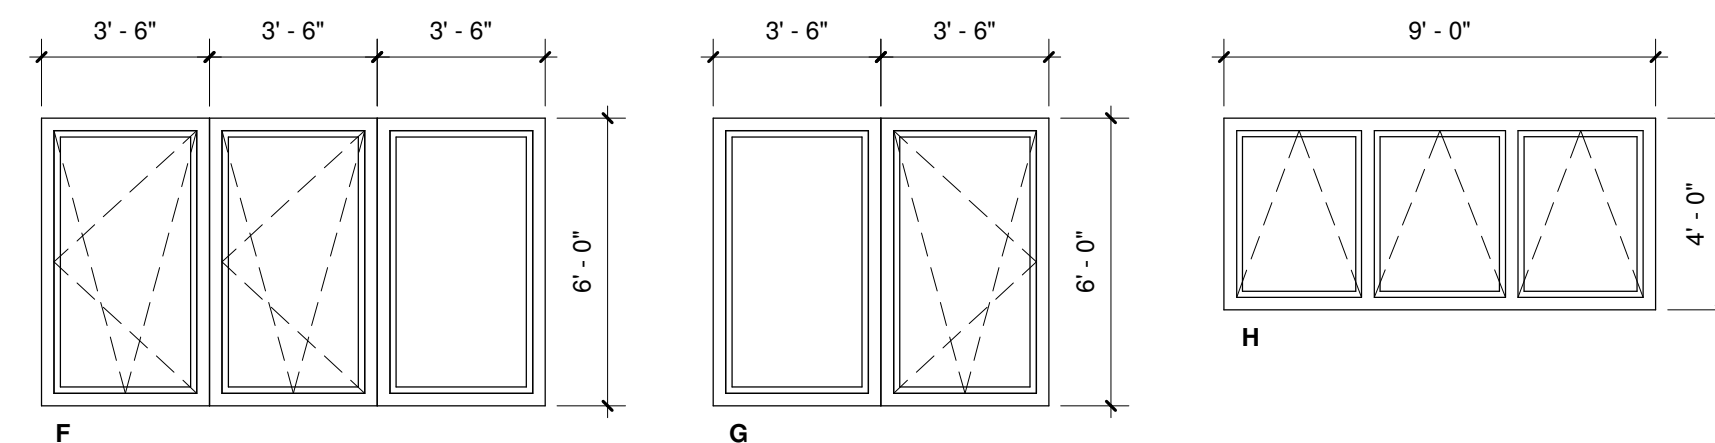

WINDOW SCHEDULE					
TAG	UNIT WIDTH	Height	OPERATION	COUNT	REMARKS
A	3' - 0"	5' - 0"	TILT TURN	11	
B	3' - 0"	3' - 0"	TILT TURN	6	
B1	3' - 0"	3' - 0"	TILT TURN	3	OBSCURED GLASS
C1	3' - 4"	7' - 2"	ENTRY DOOR	1	3'-0" X 7'-0" DOOR LEAF
C2	3' - 4"	7' - 2"	ENTRY DOOR	2	3'-0" X 7'-0" DOOR LEAF
D	2' - 0"	3' - 0"	TURN ONLY	2	
E	3' - 0"	4' - 0"	TILT TURN	1	
F	10' - 6"	6' - 0"	TILT TURN/TILT TURN/FIXED	1	
G	7' - 0"	6' - 0"	TILT TURN/FIXED	1	
H	9' - 0"	4' - 0"	TILT ONLY	1	

WINDOW LEGEND
1/4" = 1'-0"

DOOR SCHEDULE						
DOOR #	TYPE	WIDTH	HEIGHT	OPERATION	HARDWARE SET	REMARKS
100	X	0' - 11"	6' - 8"			
101	B	4' - 0"	6' - 8"	HINGED DOUBLE	CLOSET	
102	A	2' - 6"	6' - 8"	HINGED	PRIVACY	
201	A	2' - 6"	6' - 8"	POCKET	PASSAGE	
203A	A	2' - 6"	6' - 8"	POCKET	PRIVACY	
204	A	2' - 6"	6' - 8"	POCKET	PASSAGE	
204A	A	2' - 6"	6' - 8"			
205	A	2' - 8"	6' - 8"	HINGED	BEDROOM	
206	B	4' - 0"	6' - 8"	HINGED DOUBLE	CLOSET	
207	A	2' - 8"	6' - 8"	HINGED	BEDROOM	
208	B	4' - 0"	6' - 8"	POCKET	CLOSET	
303C	13	0' - 0"	0' - 0"			
304	A	2' - 8"	6' - 8"	POCKET	PRIVACY	
305	A	2' - 0"	6' - 8"	HINGED	CLOSET	
307	A	2' - 6"	6' - 8"			

DOOR LEGEND
1/4" = 1'-0"

**FOR PERMITTING AND
PRICING ONLY
NOT FOR CONSTRUCTION**

6 EXTERIOR DOOR HEAD
3" = 1'-0"

5 EXTERIOR DOOR THRESHOLD
3" = 1'-0"

4 TYPICAL WINDOW JAMB
3" = 1'-0"

3 TYPICAL WINDOW HEAD
3" = 1'-0"