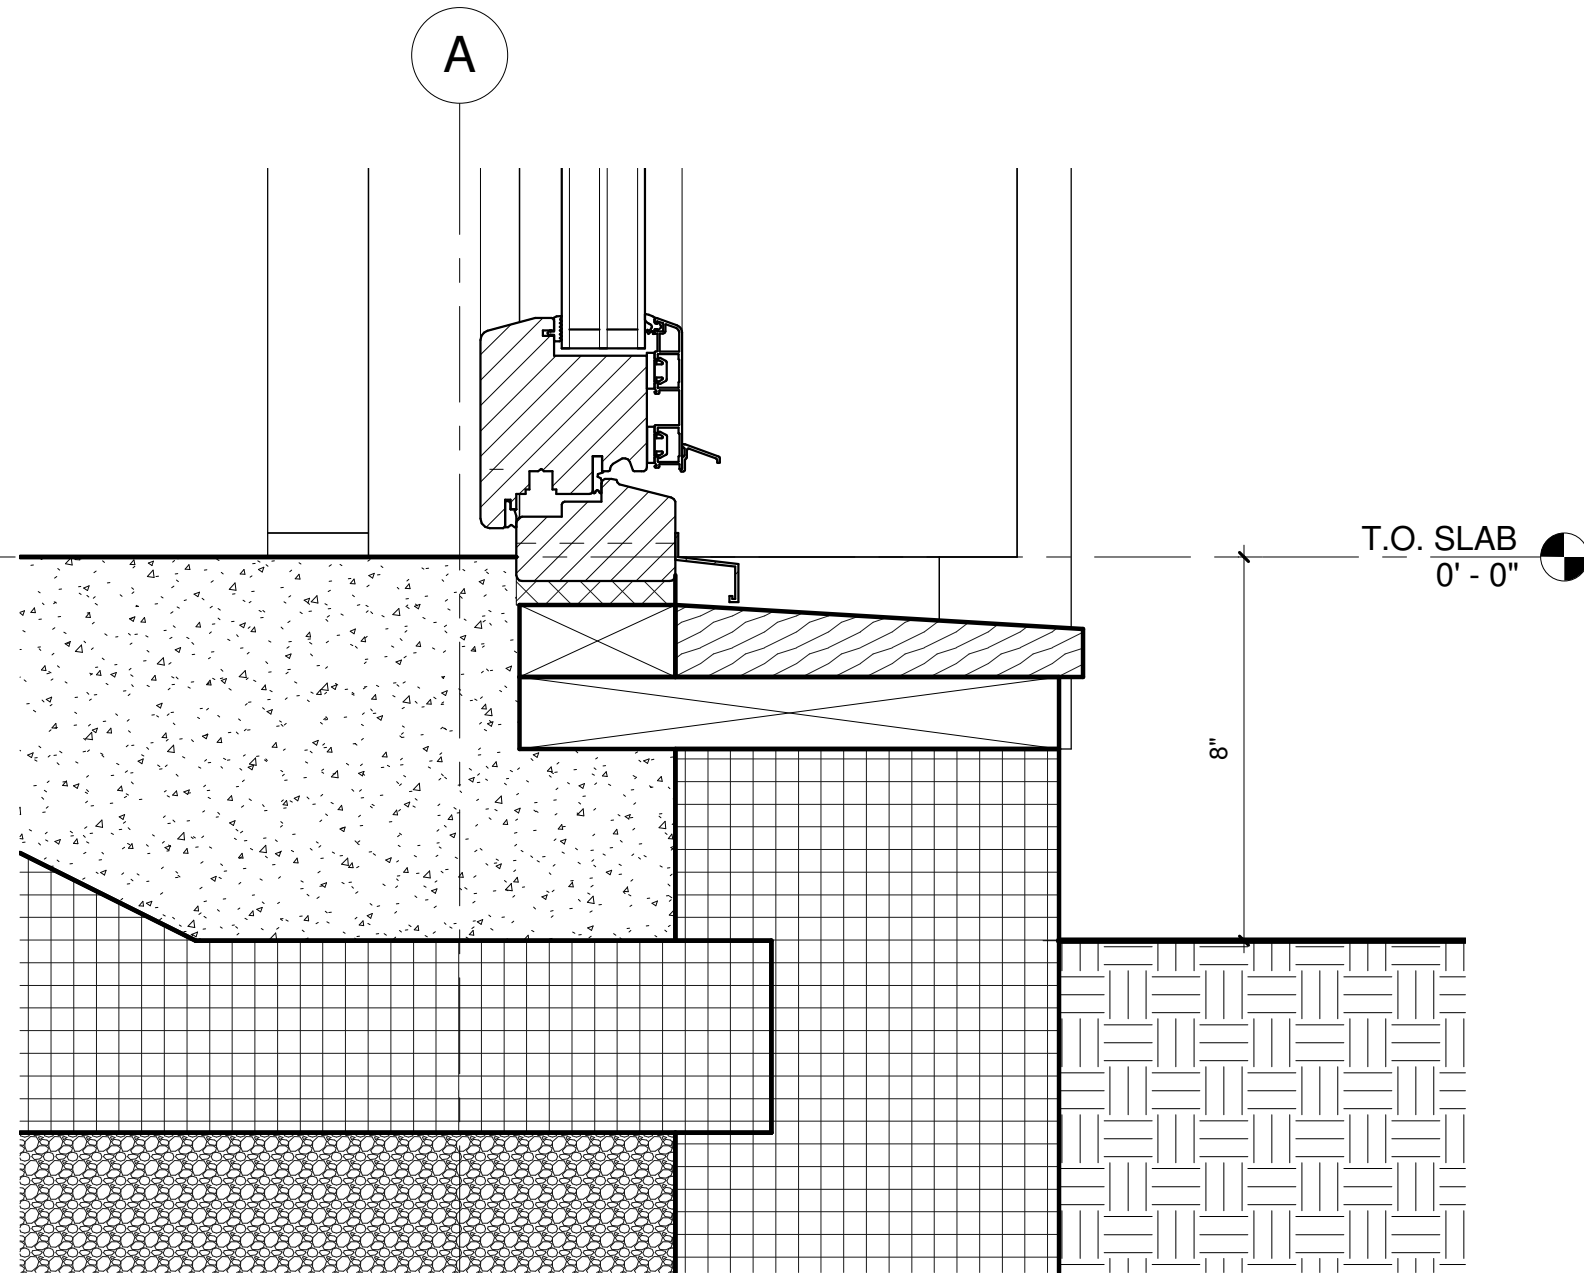

WINDOW LEGEND
1/4" = 1'-0"

DOOR SCHEDULE						
DOOR #	TYPE	WIDTH	HEIGHT	OPERATION	HARDWARE SET	REMARKS
100	X	0' - 11"	6' - 8"			
101	B	4' - 0"	6' - 8"	HINGED DOUBLE	CLOSET	
102	A	2' - 6"	6' - 8"	HINGED	PRIVACY	
201	A	2' - 6"	6' - 8"	POCKET	PASSAGE	
203A	A	2' - 6"	6' - 8"	POCKET	PRIVACY	
204	A	2' - 6"	6' - 8"	POCKET	PASSAGE	
204A	A	2' - 6"	6' - 8"			
205	A	2' - 8"	6' - 8"	HINGED	BEDROOM	
206	B	4' - 0"	6' - 8"	HINGED DOUBLE	CLOSET	
207	A	2' - 8"	6' - 8"	HINGED	BEDROOM	
208	B	4' - 0"	6' - 8"	POCKET	CLOSET	
303C	13	0' - 0"	0' - 0"			
304	A	2' - 8"	6' - 8"	POCKET	PRIVACY	
305	A	2' - 0"	6' - 8"	HINGED	CLOSET	
307	A	2' - 6"	6' - 8"			

DOOR LEGEND
1/4" = 1'-0"

**FOR PERMITTING AND
PRICING ONLY
NOT FOR CONSTRUCTION**

6 EXTERIOR DOOR HEAD
3" = 1'-0"

5 EXTERIOR DOOR THRESHOLD
3" = 1'-0"

4 TYPICAL WINDOW JAMB
3" = 1'-0"

3 TYPICAL WINDOW HEAD
3" = 1'-0"

3 TYPICAL WINDOW SILL
3" = 1'-0"

1 TYPICAL WINDOW JAMB
3" = 1'-0"