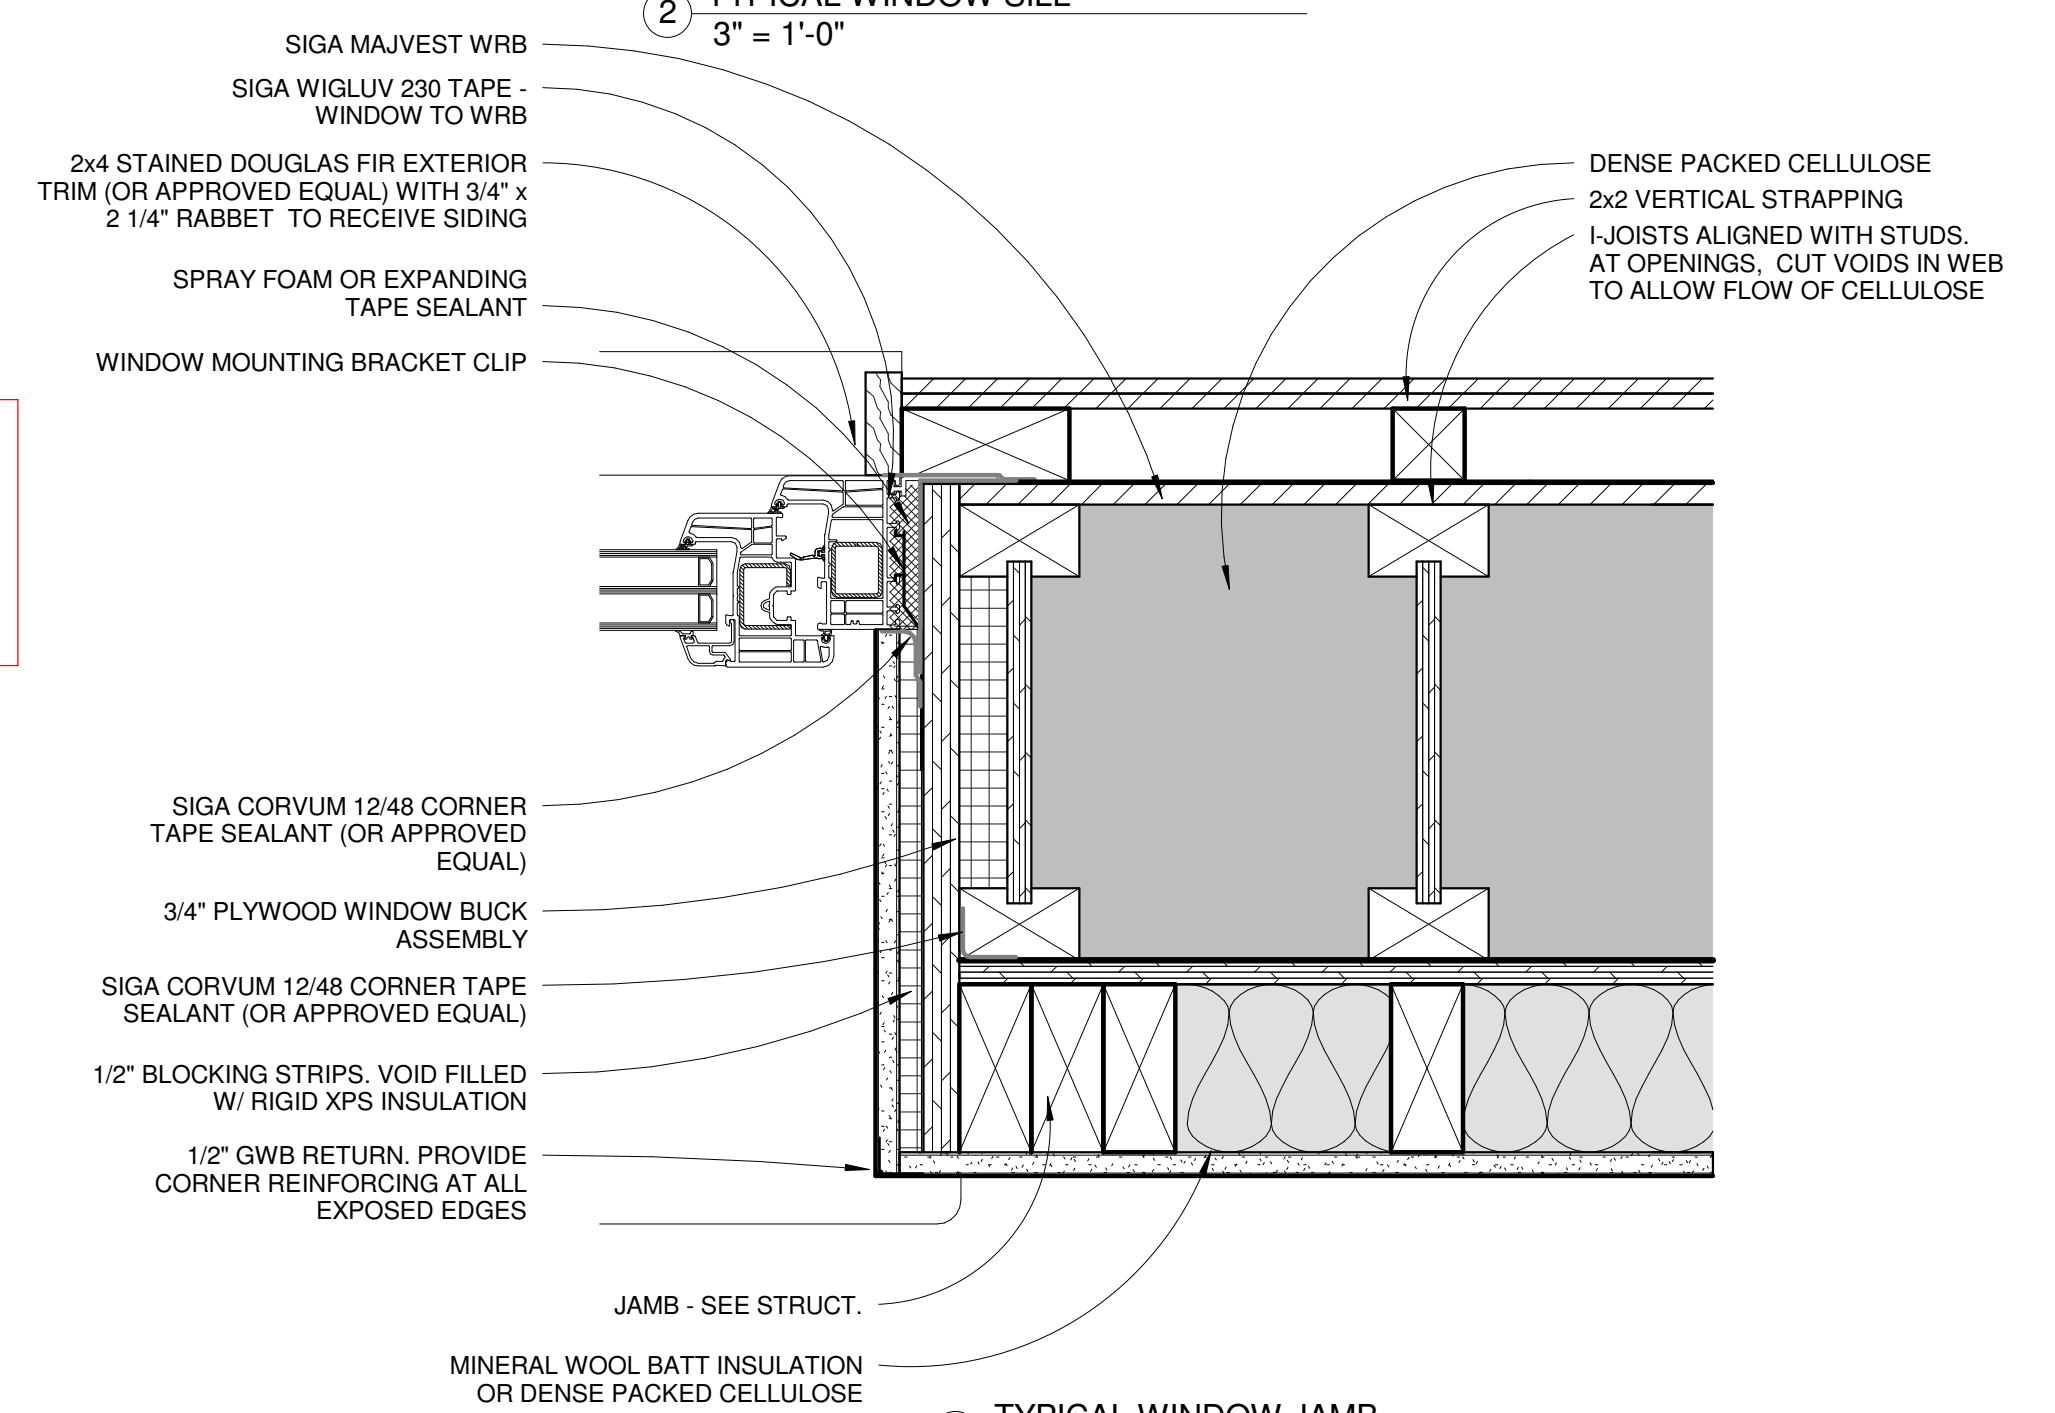

DOOR LEGEND
1/4" = 1'-0"

**FOR PERMITTING AND
PRICING ONLY
NOT FOR CONSTRUCTION**

6 EXTERIOR DOOR HEAD
3" = 1'-0"

5 EXTERIOR DOOR THRESHOLD
3" = 1'-0"

4 TYPICAL WINDOW JAMB
3" = 1'-0"

3 TYPICAL WINDOW HEAD
3" = 1'-0"

3 TYPICAL WINDOW SILL
3" = 1'-0"

1 TYPICAL WINDOW JAMB
3" = 1'-0"