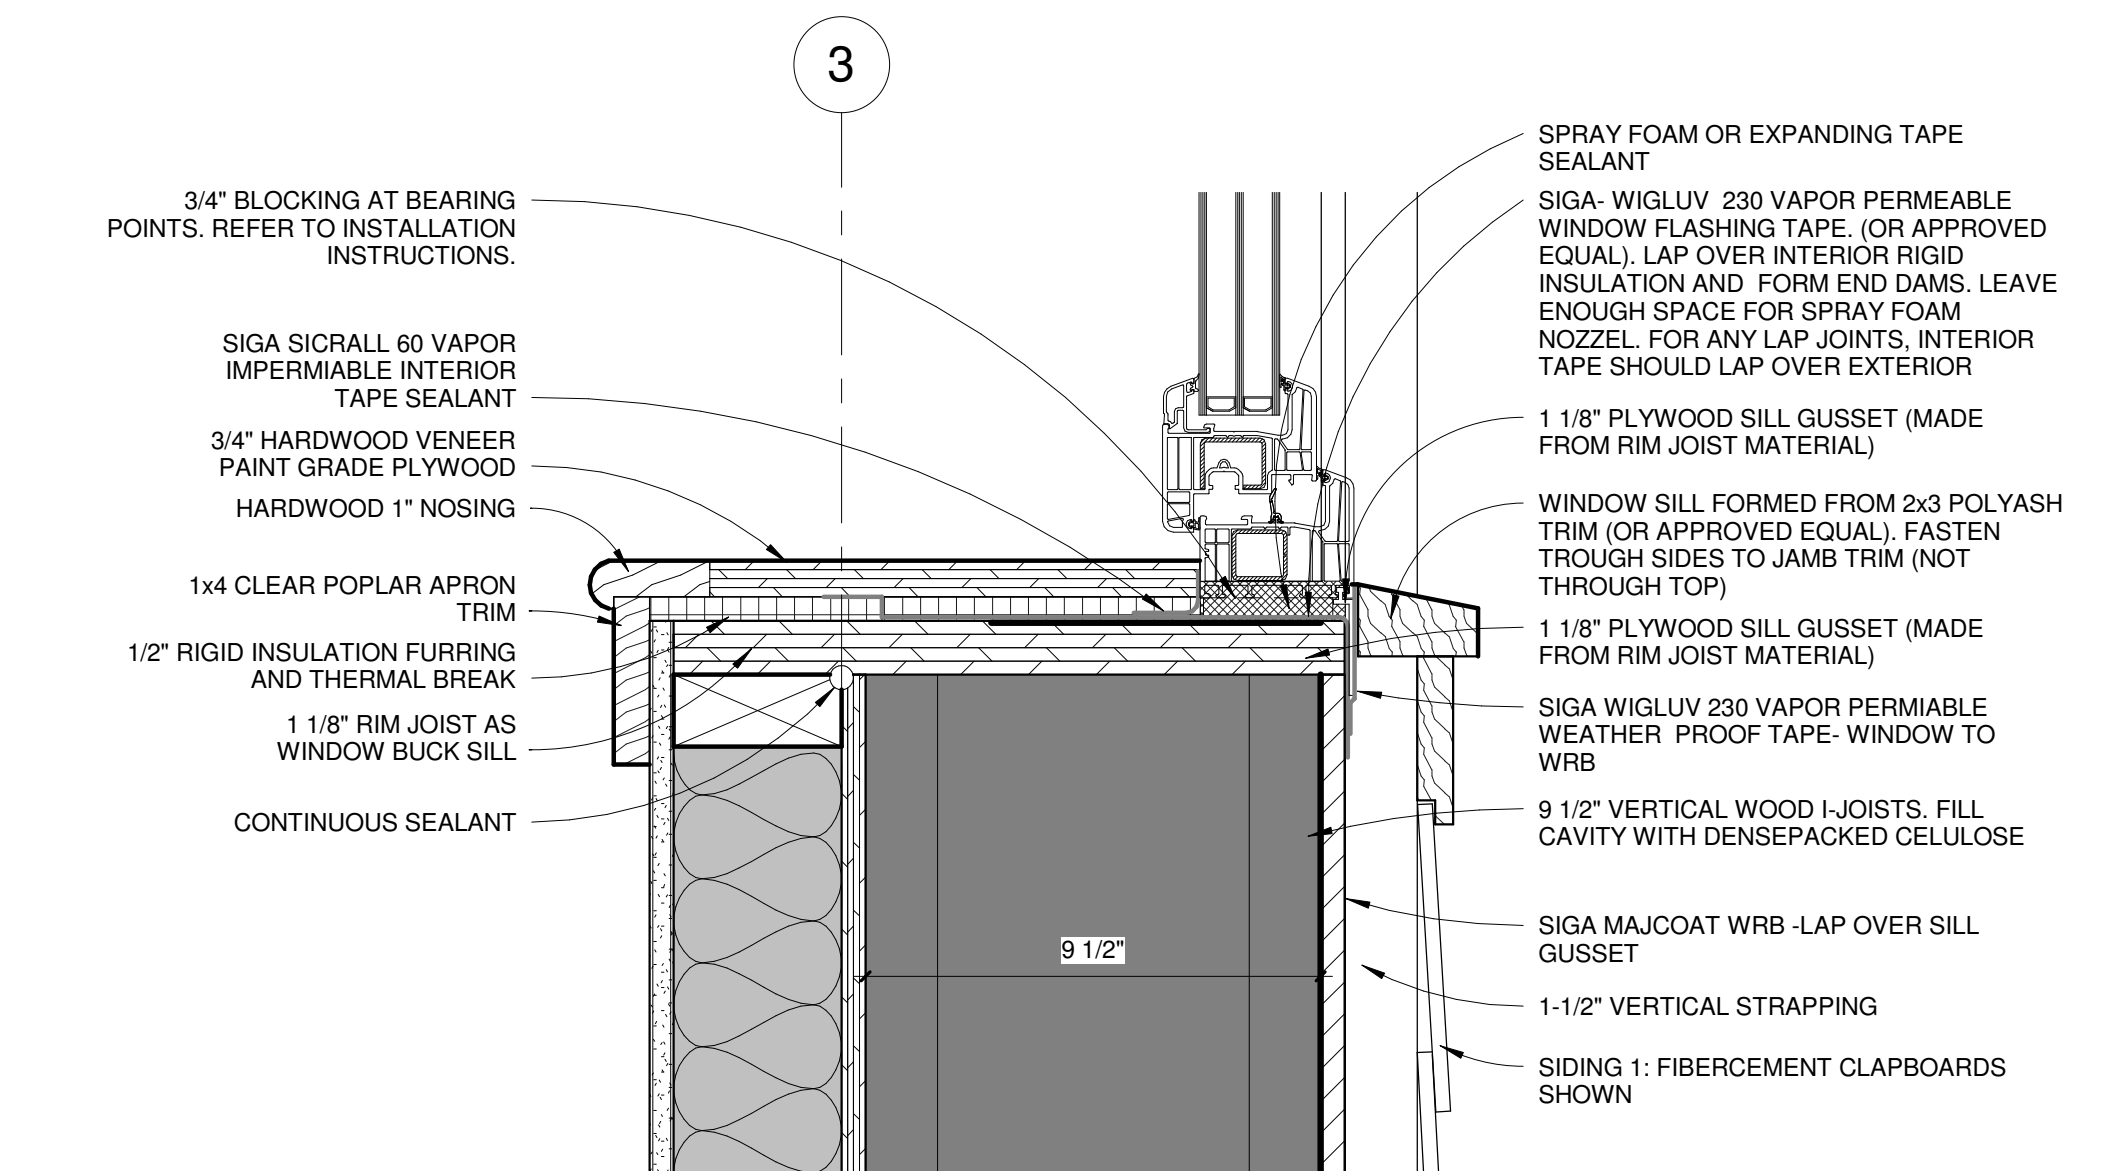

DOOR LEGEND
1/4" = 1'-0"

**FOR PERMITTING AND
PRICING ONLY
NOT FOR CONSTRUCTION**

6 EXTERIOR DOOR HEAD
3" = 1'-0"

5 EXTERIOR DOOR THRESHOLD
3" = 1'-0"

4 TYPICAL WINDOW JAMB
3" = 1'-0"

3 TYPICAL WINDOW HEAD
3" = 1'-0"

3 TYPICAL WINDOW SILL
3" = 1'-0"

1 TYPICAL WINDOW JAMB
3" = 1'-0"