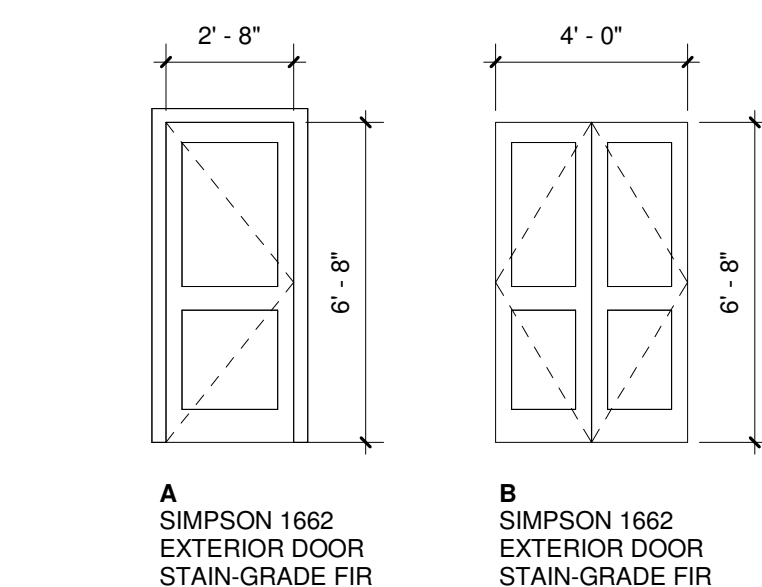

WINDOW SCHEDULE					
TAG	UNIT WIDTH	Height	OPERATION	COUNT	REMARKS
A	3' - 0"	5' - 0"	TILT TURN	11	
B	3' - 0"	3' - 0"	TILT TURN	6	
B1	3' - 0"	3' - 0"	TILT TURN	3	OBSCURED GLASS
C1	3' - 4"	7' - 2"	ENTRY DOOR	1	3'-0" X 7'-0" DOOR LEAF
C2	3' - 4"	7' - 2"	ENTRY DOOR	2	3'-0" X 7'-0" DOOR LEAF
D	2' - 0"	3' - 0"	TURN ONLY	2	
E	3' - 0"	4' - 0"	TILT TURN	1	
F	10' - 6"	6' - 0"	TILT TURN/TILT TURN/FIXED	1	
G	7' - 0"	6' - 0"	TILT TURN/FIXED	1	
H	9' - 0"	4' - 0"	TILT ONLY	1	

WINDOW LEGEND
1/4" = 1'-0"

DOOR SCHEDULE						
DOOR #	TYPE	WIDTH	HEIGHT	OPERATION	HARDWARE SET	REMARKS
100	X	0' - 11"	6' - 8"			
101	B	4' - 0"	6' - 8"	HINGED DOUBLE	CLOSET	
102	A	2' - 6"	6' - 8"	HINGED	PRIVACY	
201	A	2' - 6"	6' - 8"	POCKET	PASSAGE	
203A	A	2' - 6"	6' - 8"	POCKET	PRIVACY	
204	A	2' - 6"	6' - 8"	POCKET	PASSAGE	
204A	A	2' - 6"	6' - 8"			
205	A	2' - 8"	6' - 8"	HINGED	BEDROOM	
206	B	4' - 0"	6' - 8"	HINGED DOUBLE	CLOSET	
207	A	2' - 8"	6' - 8"	HINGED	BEDROOM	
208	B	4' - 0"	6' - 8"	POCKET	CLOSET	
303C	13	0' - 0"	0' - 0"			
304	A	2' - 8"	6' - 8"	POCKET	PRIVACY	
305	A	2' - 0"	6' - 8"	HINGED	CLOSET	
307	A	2' - 6"	6' - 8"			

DOOR LEGEND
1/4" = 1'-0"

**FOR PERMITTING AND
PRICING ONLY
NOT FOR CONSTRUCTION**

6 EXTERIOR DOOR HEAD
3" = 1'-0"

5 EXTERIOR DOOR THRESHOLD
3" = 1'-0"

4 TYPICAL WINDOW JAMB
3" = 1'-0"

3 TYPICAL WINDOW HEAD
3" = 1'-0"