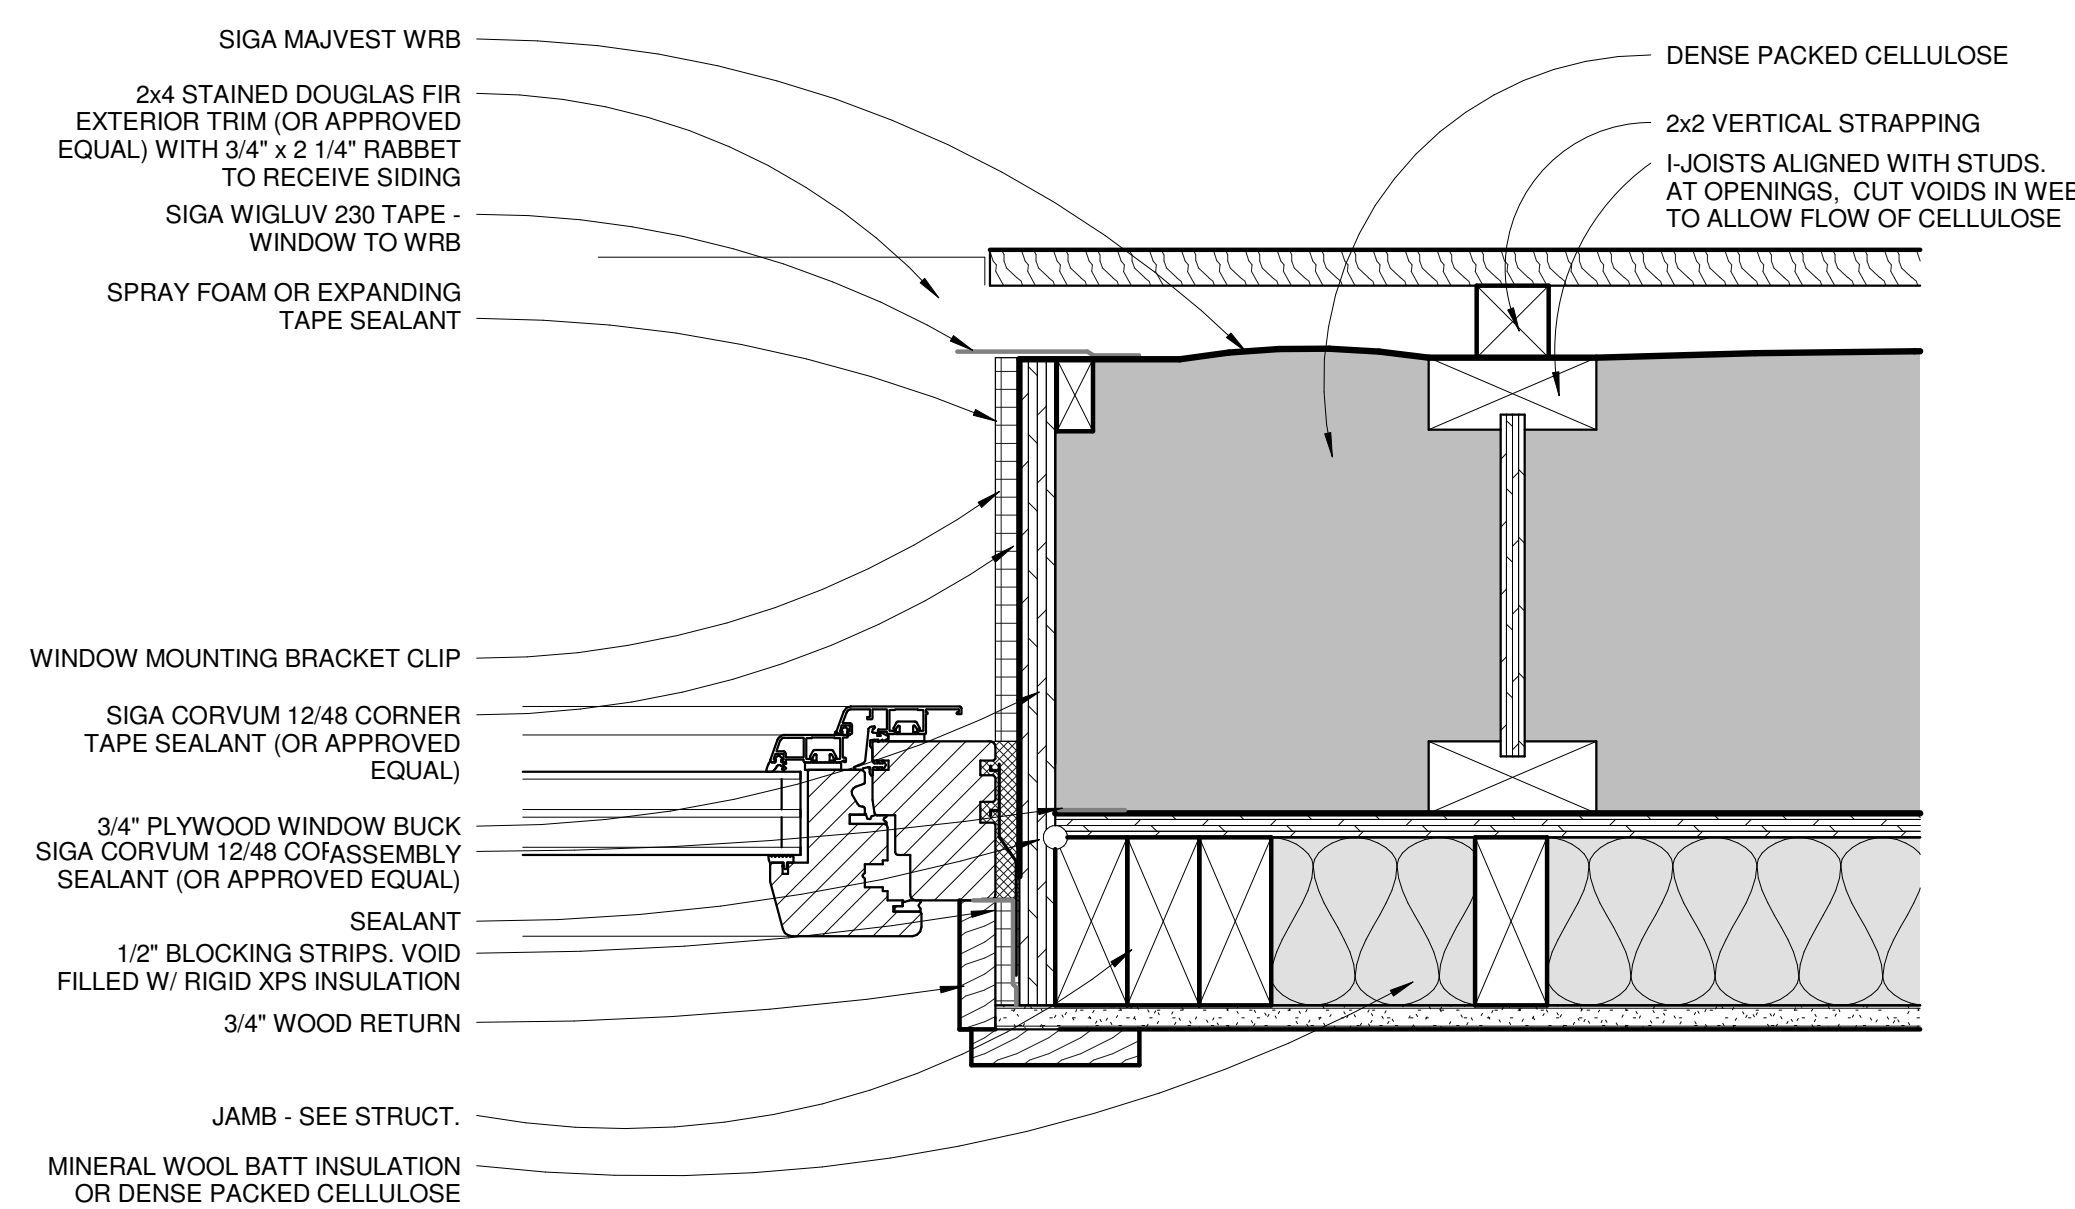

DOOR LEGEND
1/4" = 1'-0"

**FOR PERMITTING AND
PRICING ONLY
NOT FOR CONSTRUCTION**

6 EXTERIOR DOOR HEAD
3" = 1'-0"

5 EXTERIOR DOOR THRESHOLD
3" = 1'-0"

4 TYPICAL WINDOW JAMB
3" = 1'-0"

3 TYPICAL WINDOW HEAD
3" = 1'-0"

3 TYPICAL WINDOW SILL
3" = 1'-0"

1 TYPICAL WINDOW JAMB
3" = 1'-0"