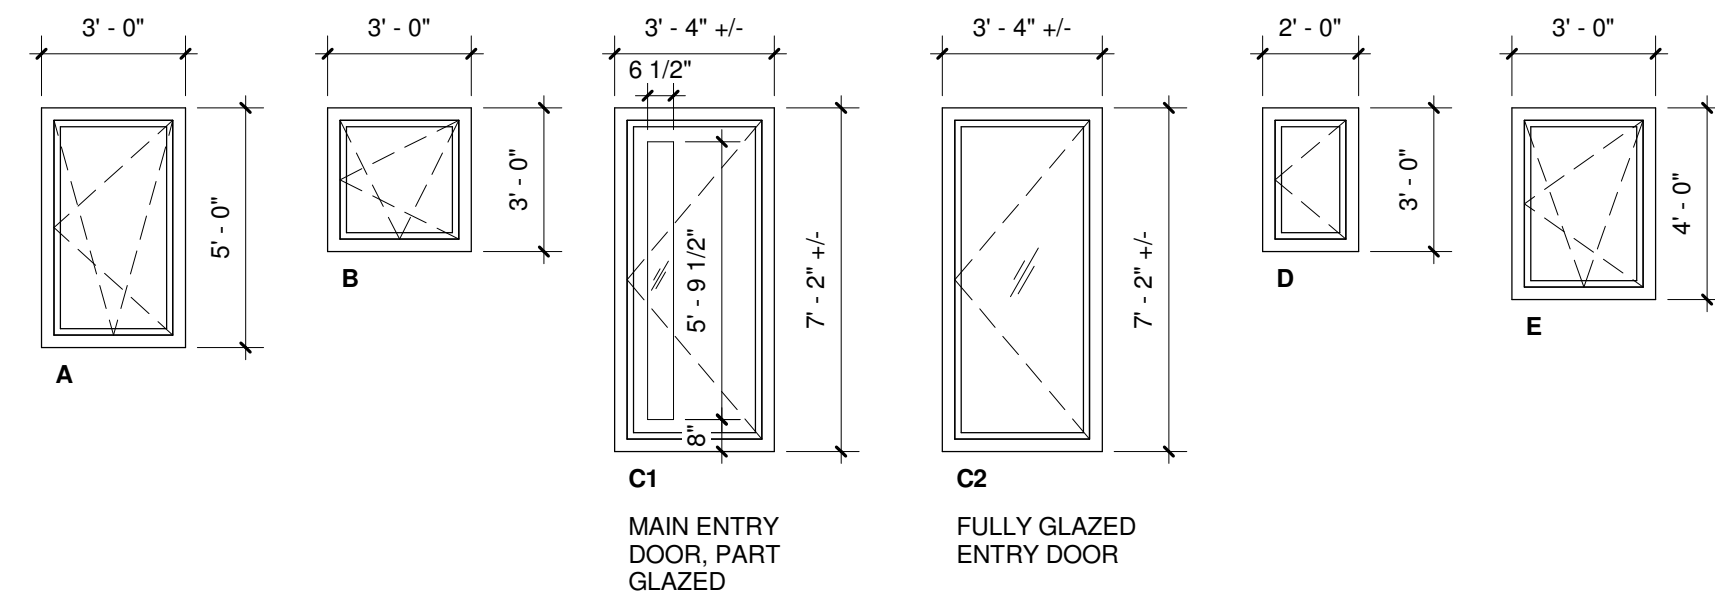

WINDOW SCHEDULE					
TAG	UNIT WIDTH	Height	OPERATION	COUNT	REMARKS
A	3' - 0"	5' - 0"	TILT TURN	11	
B	3' - 0"	3' - 0"	TILT TURN	6	
B1	3' - 0"	3' - 0"	TILT TURN	3	OBSCURED GLASS
C1	3' - 4"	7' - 2"	ENTRY DOOR	1	3'-0" X 7'-0" DOOR LEAF
C2	3' - 4"	7' - 2"	ENTRY DOOR	2	3'-0" X 7'-0" DOOR LEAF
D	2' - 0"	3' - 0"	TURN ONLY	2	
E	3' - 0"	4' - 0"	TILT TURN	1	
F	10' - 6"	6' - 0"	TILT TURN/TILT TURN/FIXED	1	
G	7' - 0"	6' - 0"	TILT TURN/FIXED	1	
H	9' - 0"	4' - 0"	TILT ONLY	1	

WINDOW LEGEND
1/4" = 1'-0"

DOOR SCHEDULE						
DOOR #	TYPE	WIDTH	HEIGHT	OPERATION	HARDWARE SET	REMARKS
100	X	0' - 11"	6' - 8"			
101	B	4' - 0"	6' - 8"	HINGED DOUBLE	CLOSET	
102	A	2' - 6"	6' - 8"	HINGED	PRIVACY	
201	A	2' - 6"	6' - 8"	POCKET	PASSAGE	
203A	A	2' - 6"	6' - 8"	POCKET	PRIVACY	
204	A	2' - 6"	6' - 8"	POCKET	PASSAGE	
204A	A	2' - 6"	6' - 8"			
205	A	2' - 8"	6' - 8"	HINGED	BEDROOM	
206	B	4' - 0"	6' - 8"	HINGED DOUBLE	CLOSET	
207	A	2' - 8"	6' - 8"	HINGED	BEDROOM	
208	B	4' - 0"	6' - 8"	POCKET	CLOSET	
303C	13	0' - 0"	0' - 0"			
304	A	2' - 8"	6' - 8"	POCKET	PRIVACY	
305	A	2' - 0"	6' - 8"	HINGED	CLOSET	
307	A	2' - 6"	6' - 8"			

DOOR LEGEND
1/4" = 1'-0"

**FOR PERMITTING AND
PRICING ONLY
NOT FOR CONSTRUCTION**

6 EXTERIOR DOOR HEAD
3" = 1'-0"

5 EXTERIOR DOOR THRESHOLD
3" = 1'-0"

4 TYPICAL WINDOW JAMB
3" = 1'-0"

3 TYPICAL WINDOW HEAD
3" = 1'-0"