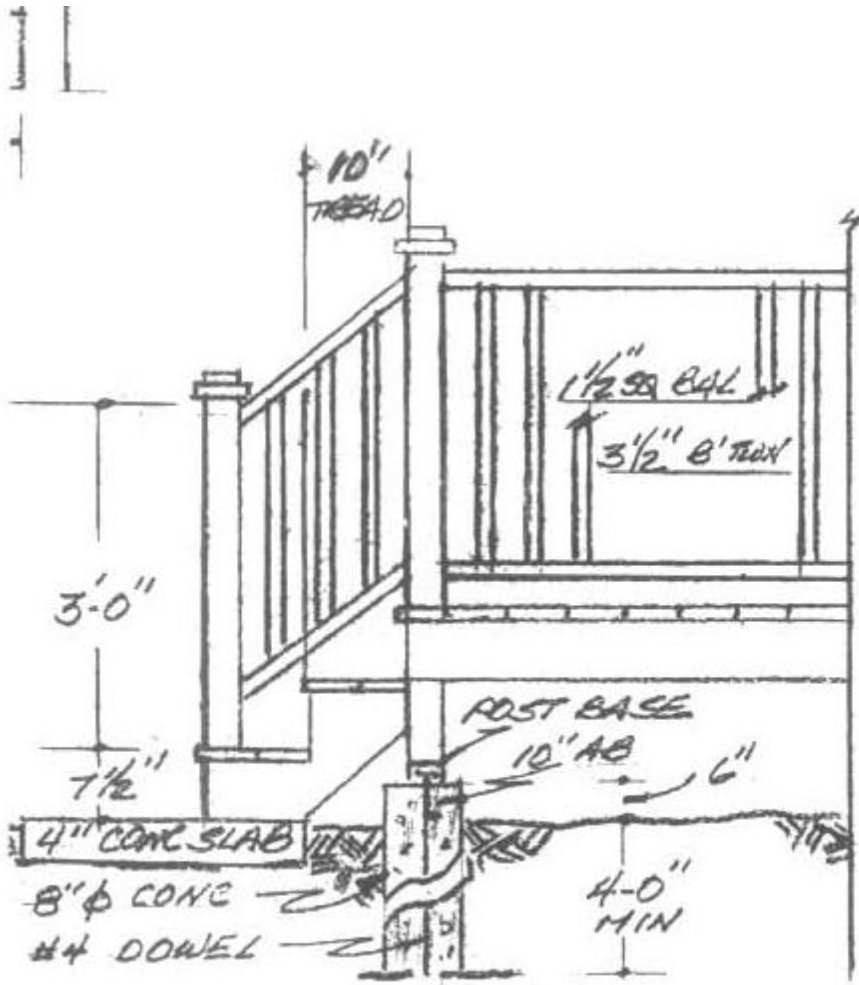

Deck Construction

STAIR DETAIL
SCALE: 3/8" = 1'-0"