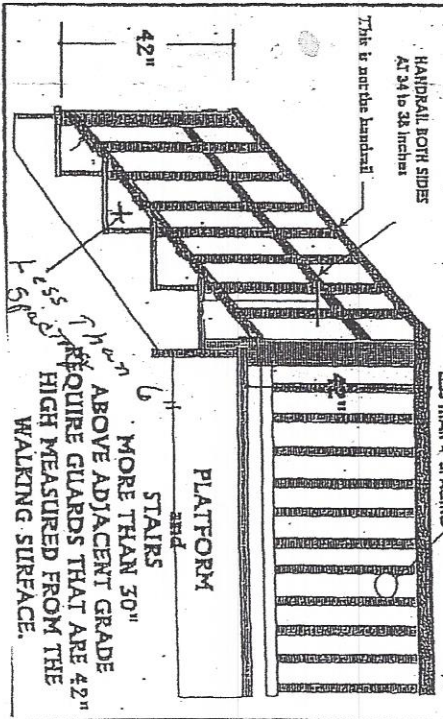

# GUARD HEIGHTS and BALUSTER SPACING

HANDRAIL, BOTH SIDES  
AT 34 to 38 inches

This is another handrail

LESS THAN 4" SPACING

55" height  
1/2" offset  
6" MORE THAN 30"  
ABOVE ADJACENT GRADE  
REQUIRE GUARDS THAT ARE 42"  
HIGH MEASURED FROM THE  
WALKING SURFACE.