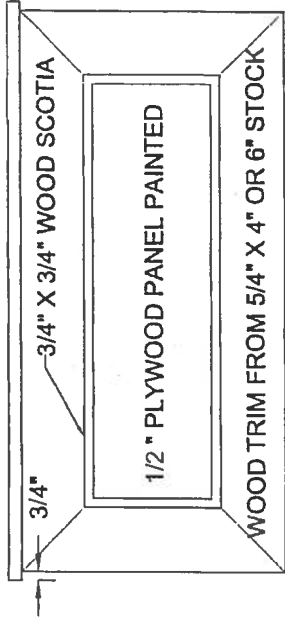

GREEK REVIVAL PORCH DETAILS

Typical Greek Revival Porch Skirting

Typical Greek Revival Balusters

SQUARE OR ROUND BALUSTERS FROM 2" X 2" STOCK. FINISHED SIZE IS 1 1/2" X 1 1/2".