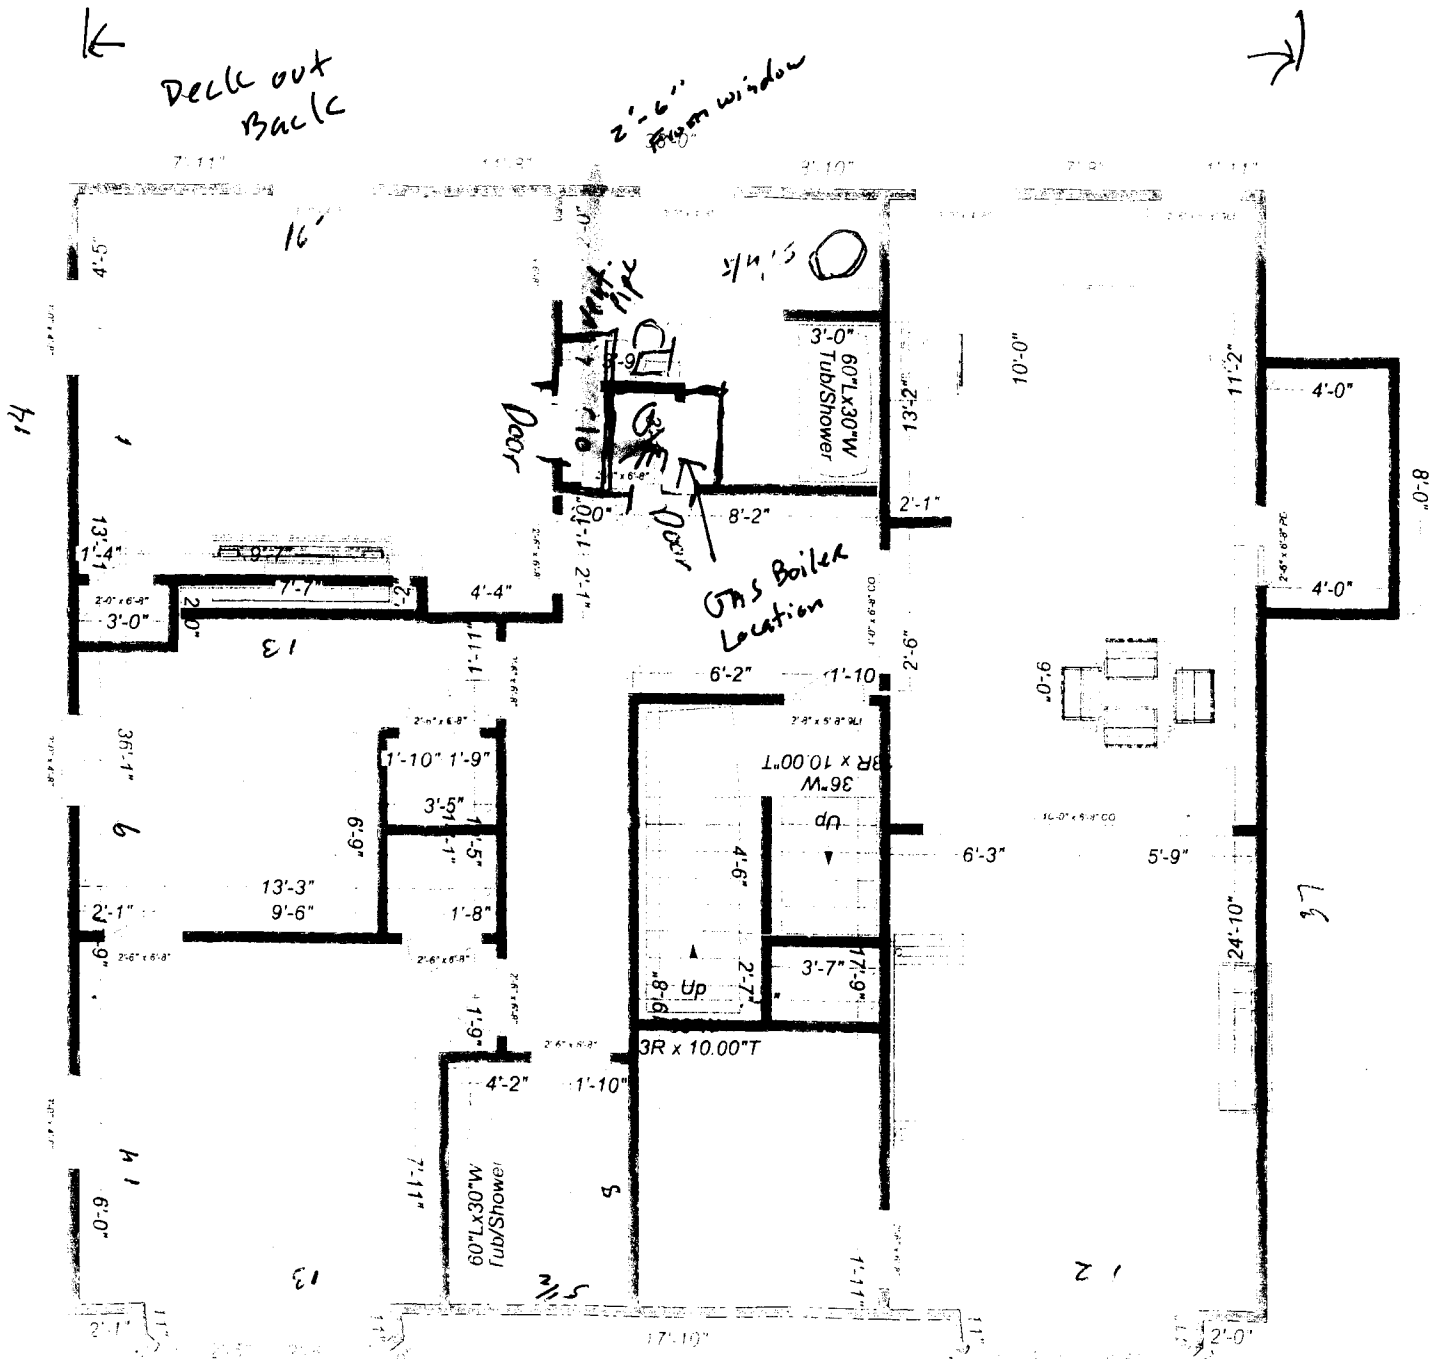

Back of Building

E75CN Rinnai  
75,000 BTU

BASEBOARD Heat Each Room.

Emery St

Heat pipes  
water lines  
Gas lines  
Electrical

To Brought up  
Through Chase way  
in utility room

From Basement