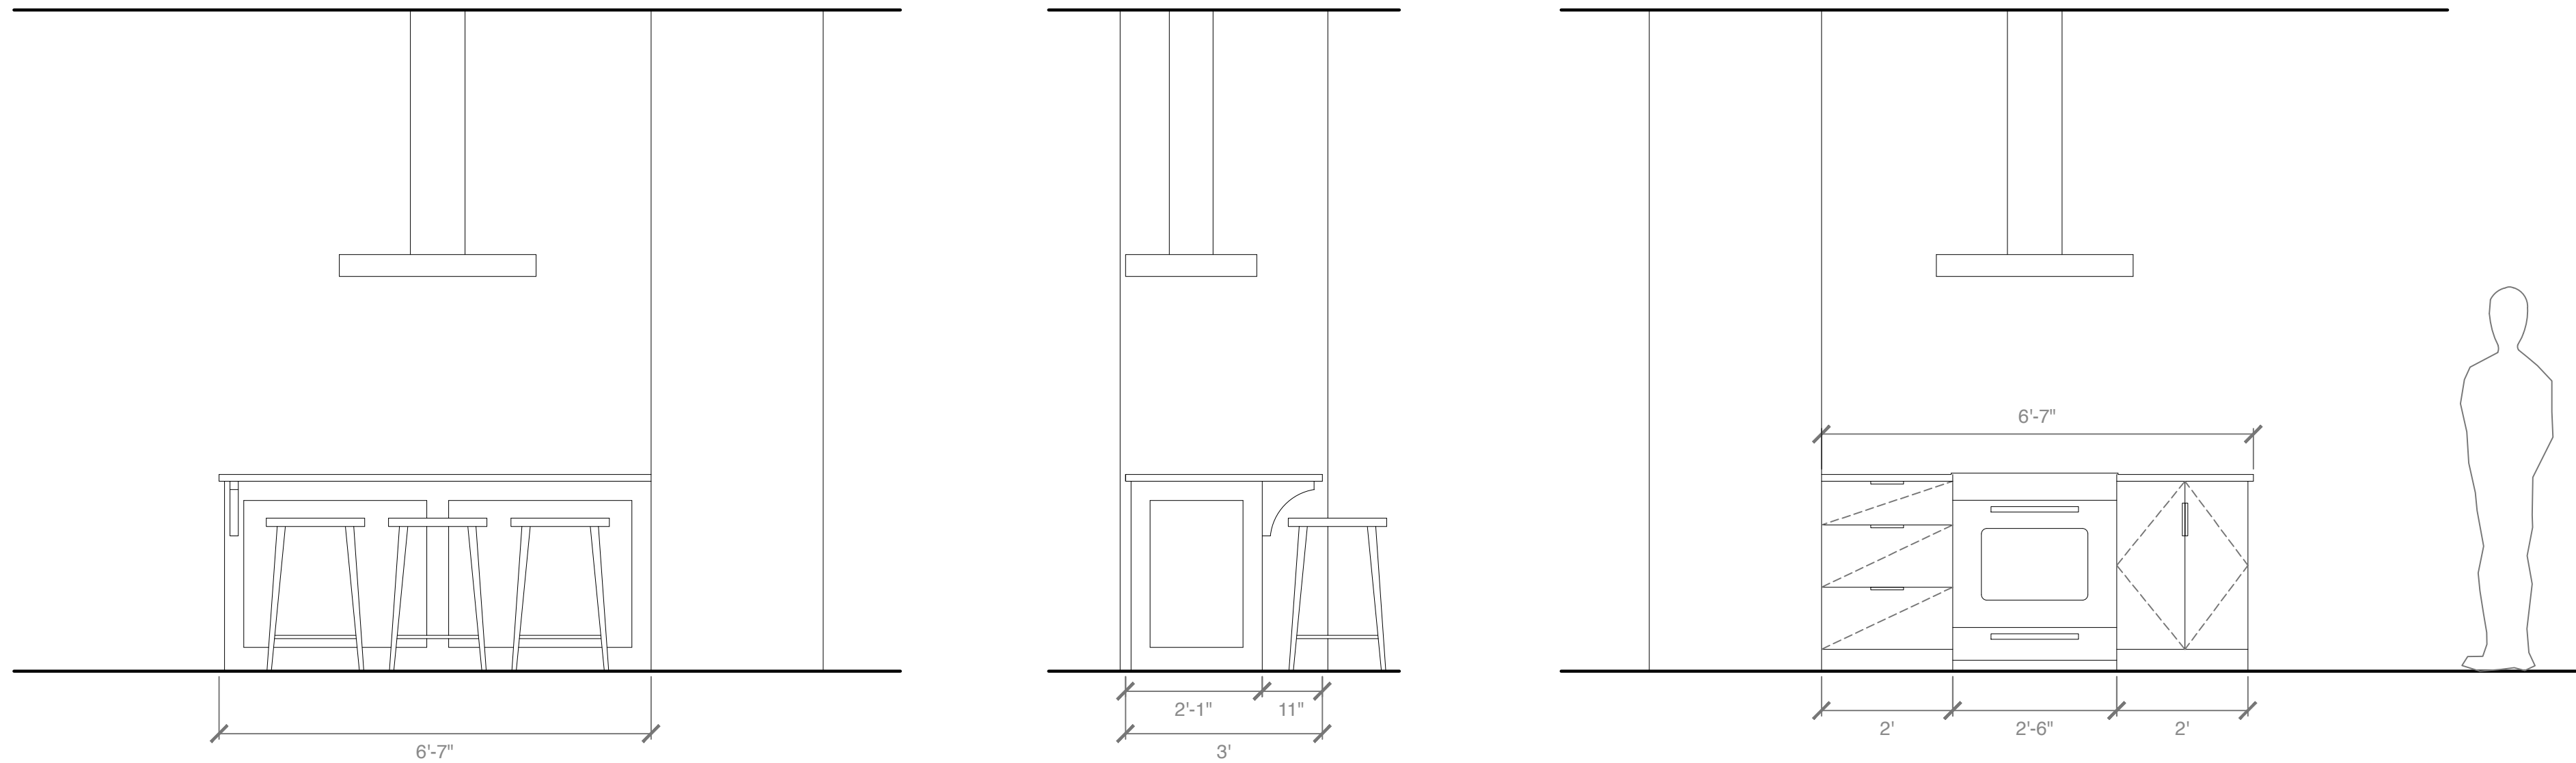

B Proposed Island East

C Proposed Island South

D Proposed Island West

Rachel Conly Design LLC
26 Sterling Street
Peaks Island, Maine 04108
207.766.5625

DATE	NOTES
2017.09.18	
REVIS	

1/2"=1'

PROJECT
Bates Residence
73 Spruce St. #1
Portland, ME
04102

A9
Proposed
Kitchen
Elevations