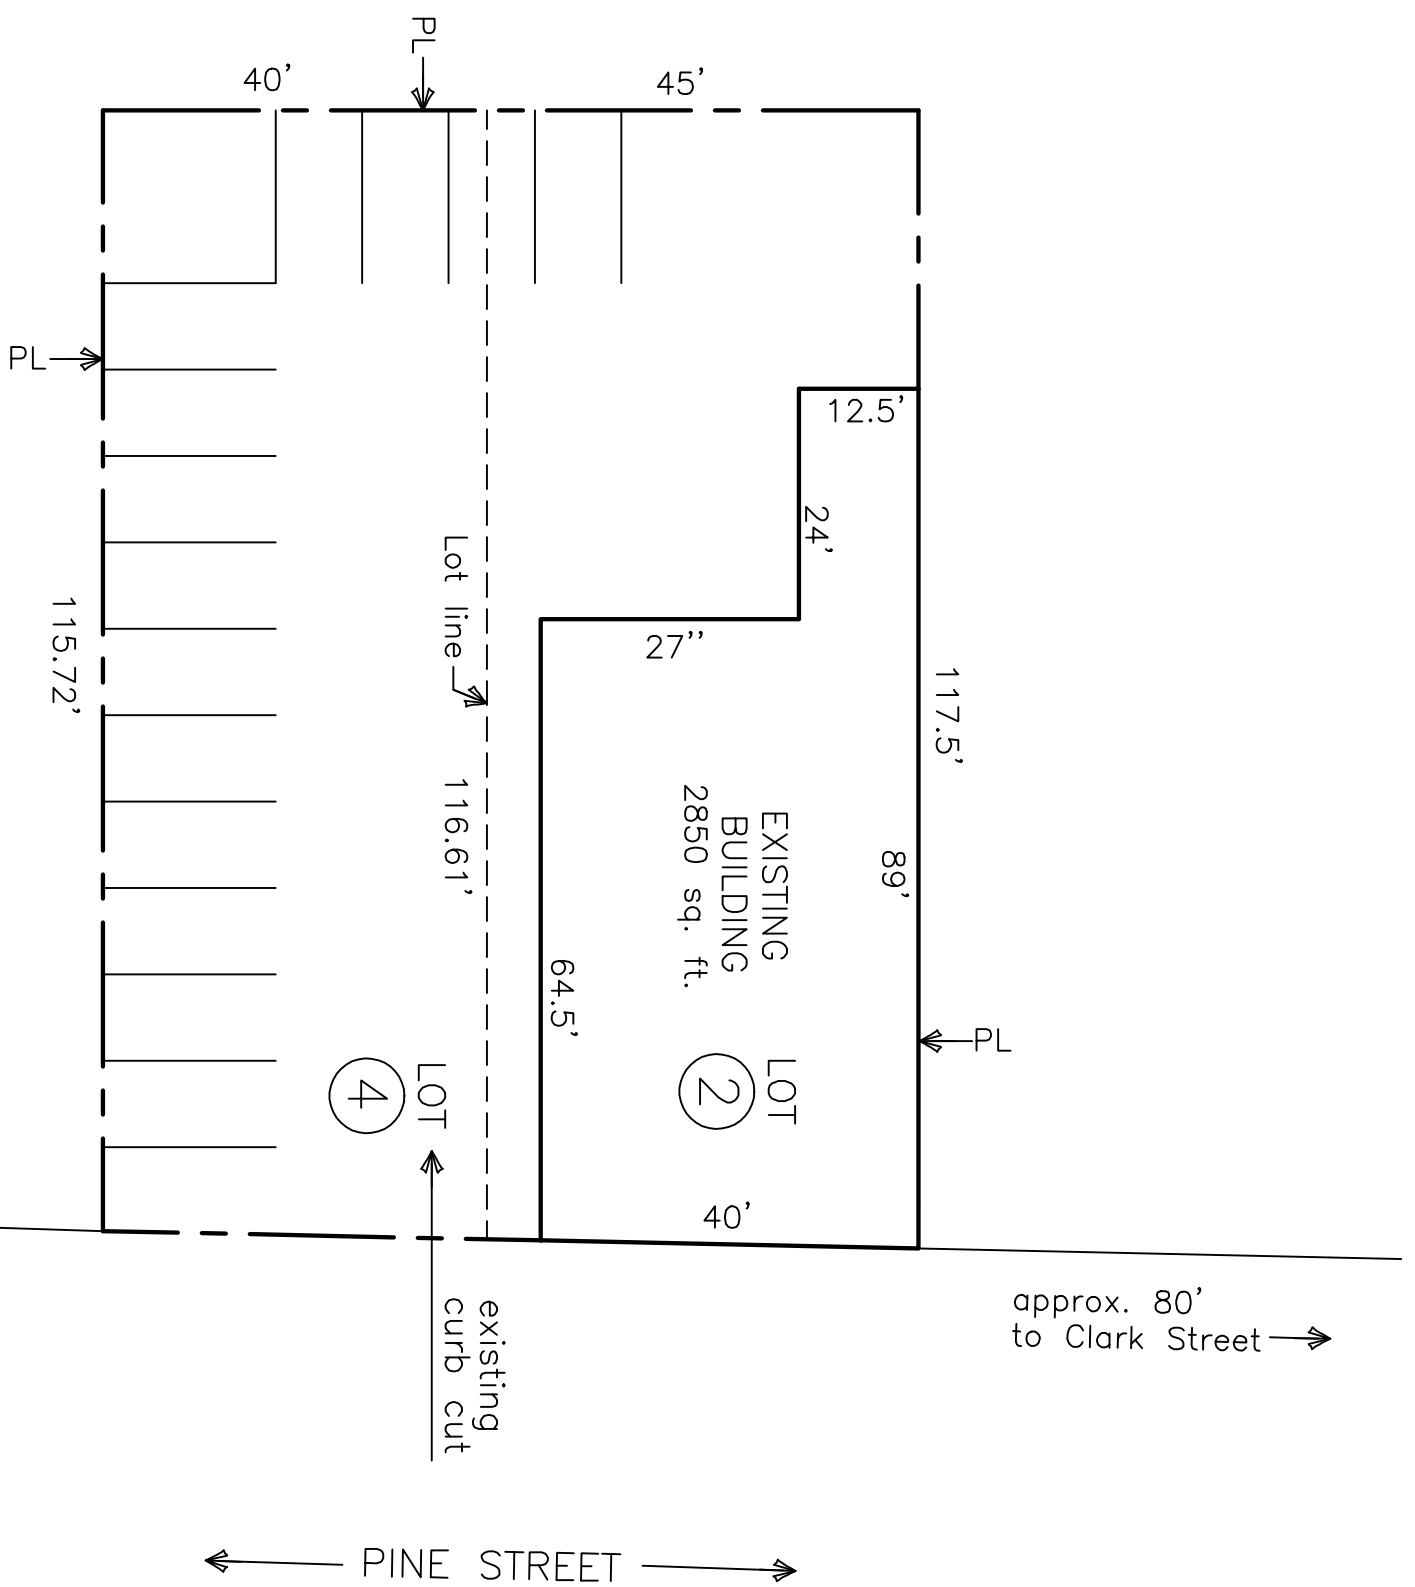

Map 56
Block C
Lots 2 & 4

Area = \pm .2223 acres
 \pm (9,732 sq. ft.)

Parking Spaces = 15

SITE PLAN - Existing

Scale: 1" = 20'

AURORA PROVISIONS
64 Pine Street
Portland, ME