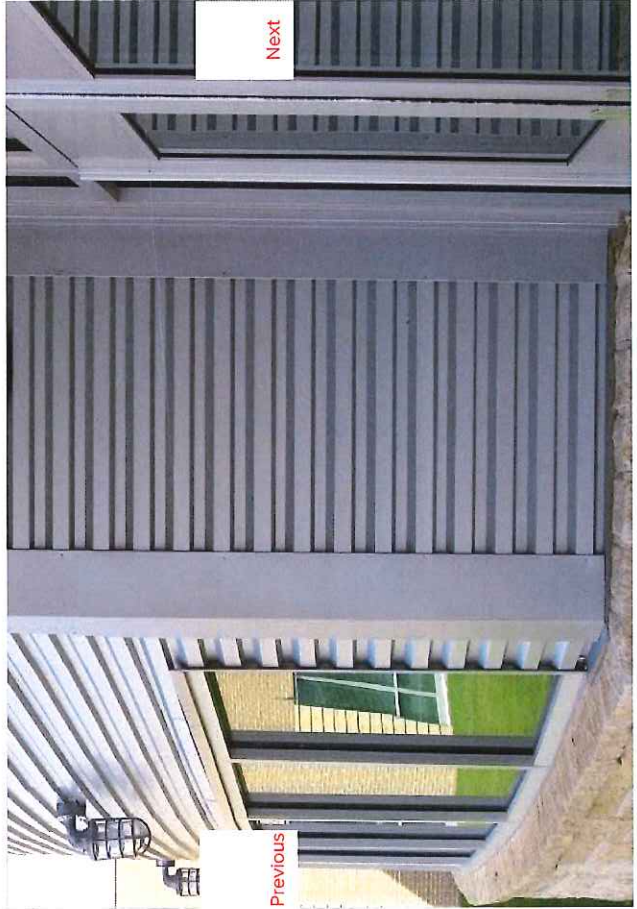

COLOR CHARTS

Home Our Products

CONCEALED FASTENER WALL PANELS

Wave Panel

Wave Panel

If specifications call for a textured wall design without visible fasteners, the Wave Panel makes an excellent selection. The Wave Panel is installed horizontally utilizing hidden clips and fasteners, resulting in a monolithic and aesthetically pleasing appearance.

This is the correct color for 21 Pine Rooftop as well as siding

Click image to enlarge

Renderings

Click image to enlarge

Profiles

Previous

Next

Click image to enlarge