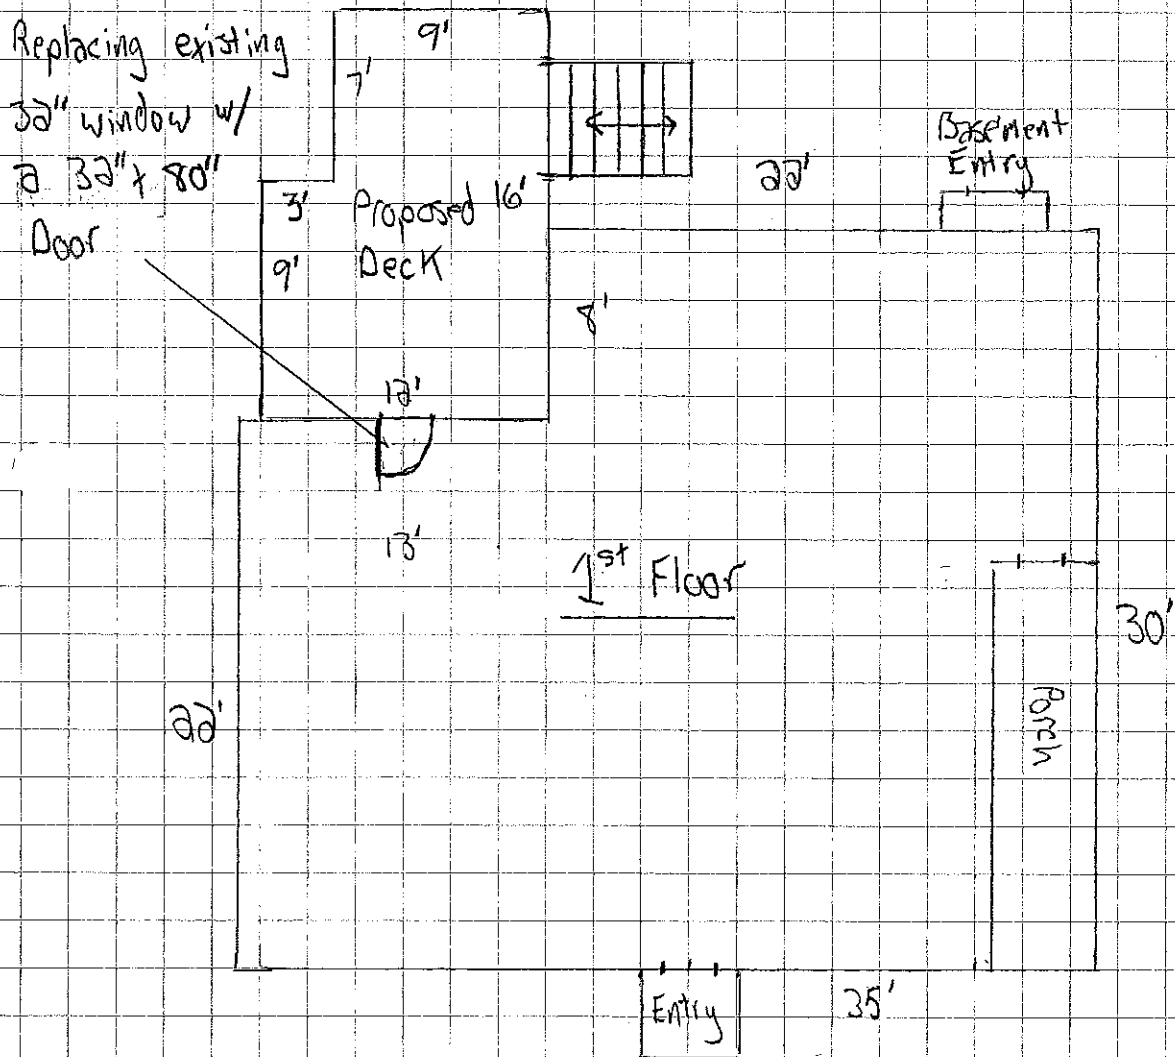

# PLOT PLAN

Proposed Deck w/ door location plan.

1/8" = 1'-0"