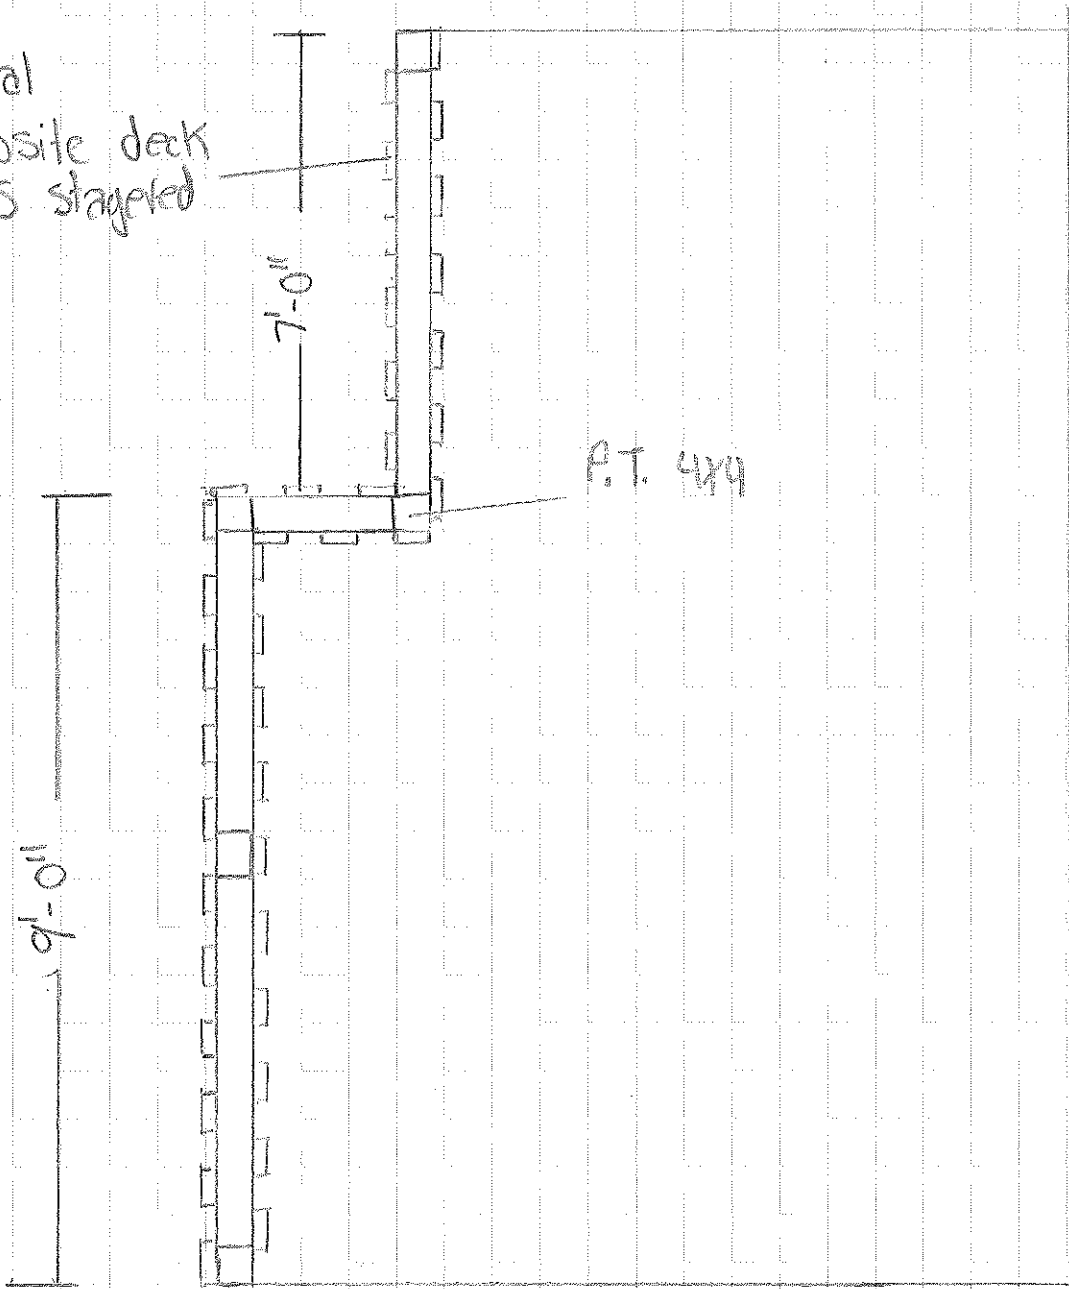

STAIRS & RAILINGS

- 36" Railing Height
- Timber Tech PVC Railing System
- 3 1/2" Baluster spacing

- STAIRS -

- P.T. 2X12 STRINGERS
- 11" Tread Depth
- 7" Riser Height
- 42" Stair width
- Azek PVC Risers
- Azek PVC Decking

1/4" = 1'-0"

6/8/18

1/2 x 6" GALV CARRIAGE BOLTS
FASTENED THROUGH P.T. 2X10
LEADER ATTACHED TO HOUSE

P.T. 2X12 GIRDERS
750LB DEVICE

Privacy Wall

VINYL FLASHING

1/4" = 1'-0"

6/8/18

Vertical
composite deck
boards staggered

$3\frac{3}{8}'' = 1'-0''$

Privacy Wall

6/8/18