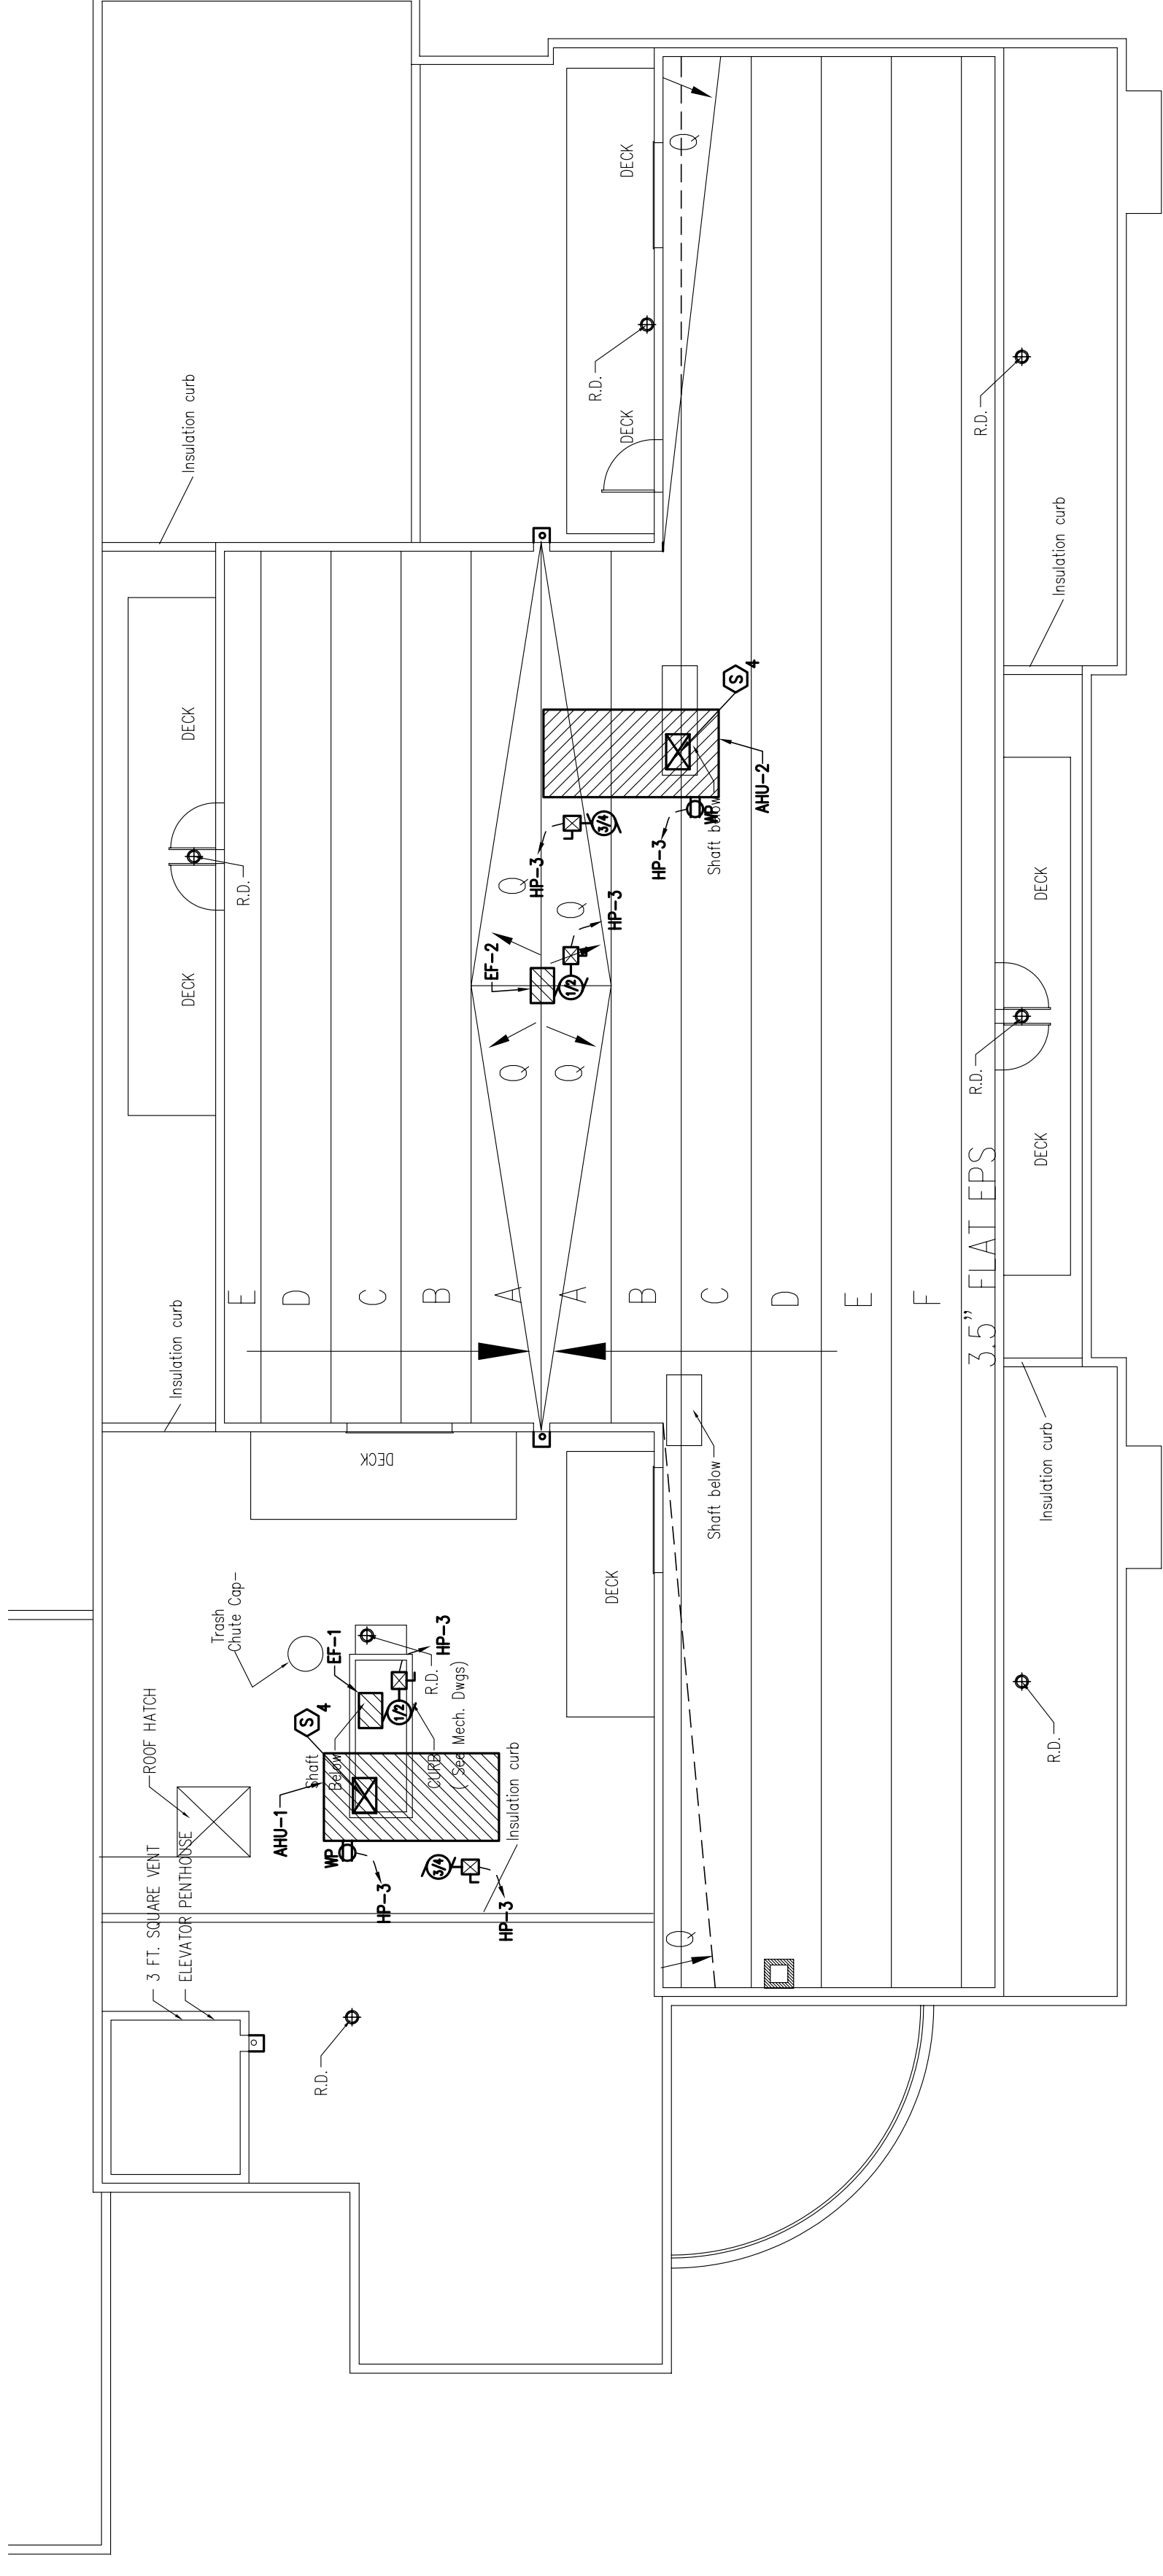

KEY NOTES LEGEND:
 (A) TO HOUSE PANEL (ALWAYS ON) LIGHT CIRCUIT
 CONTROLLED BY OCCUPANCY SENSORS. INSERT THE OSC BY LIGHTTOWER
 COMPLETE WITH POWER PACK, BEING SENSORS AND REMOTE SWITCH.

5th FLOOR COMMON LIGHTING/POWER PLAN
SCALE: 1/8"=1'-0"

ROOF LIGHTING/POWER PLAN
SCALE: 1/8"=1'-0"

ROOF LIGHTING/POWER PLAN
SCALE: 1/8"=1'-0"