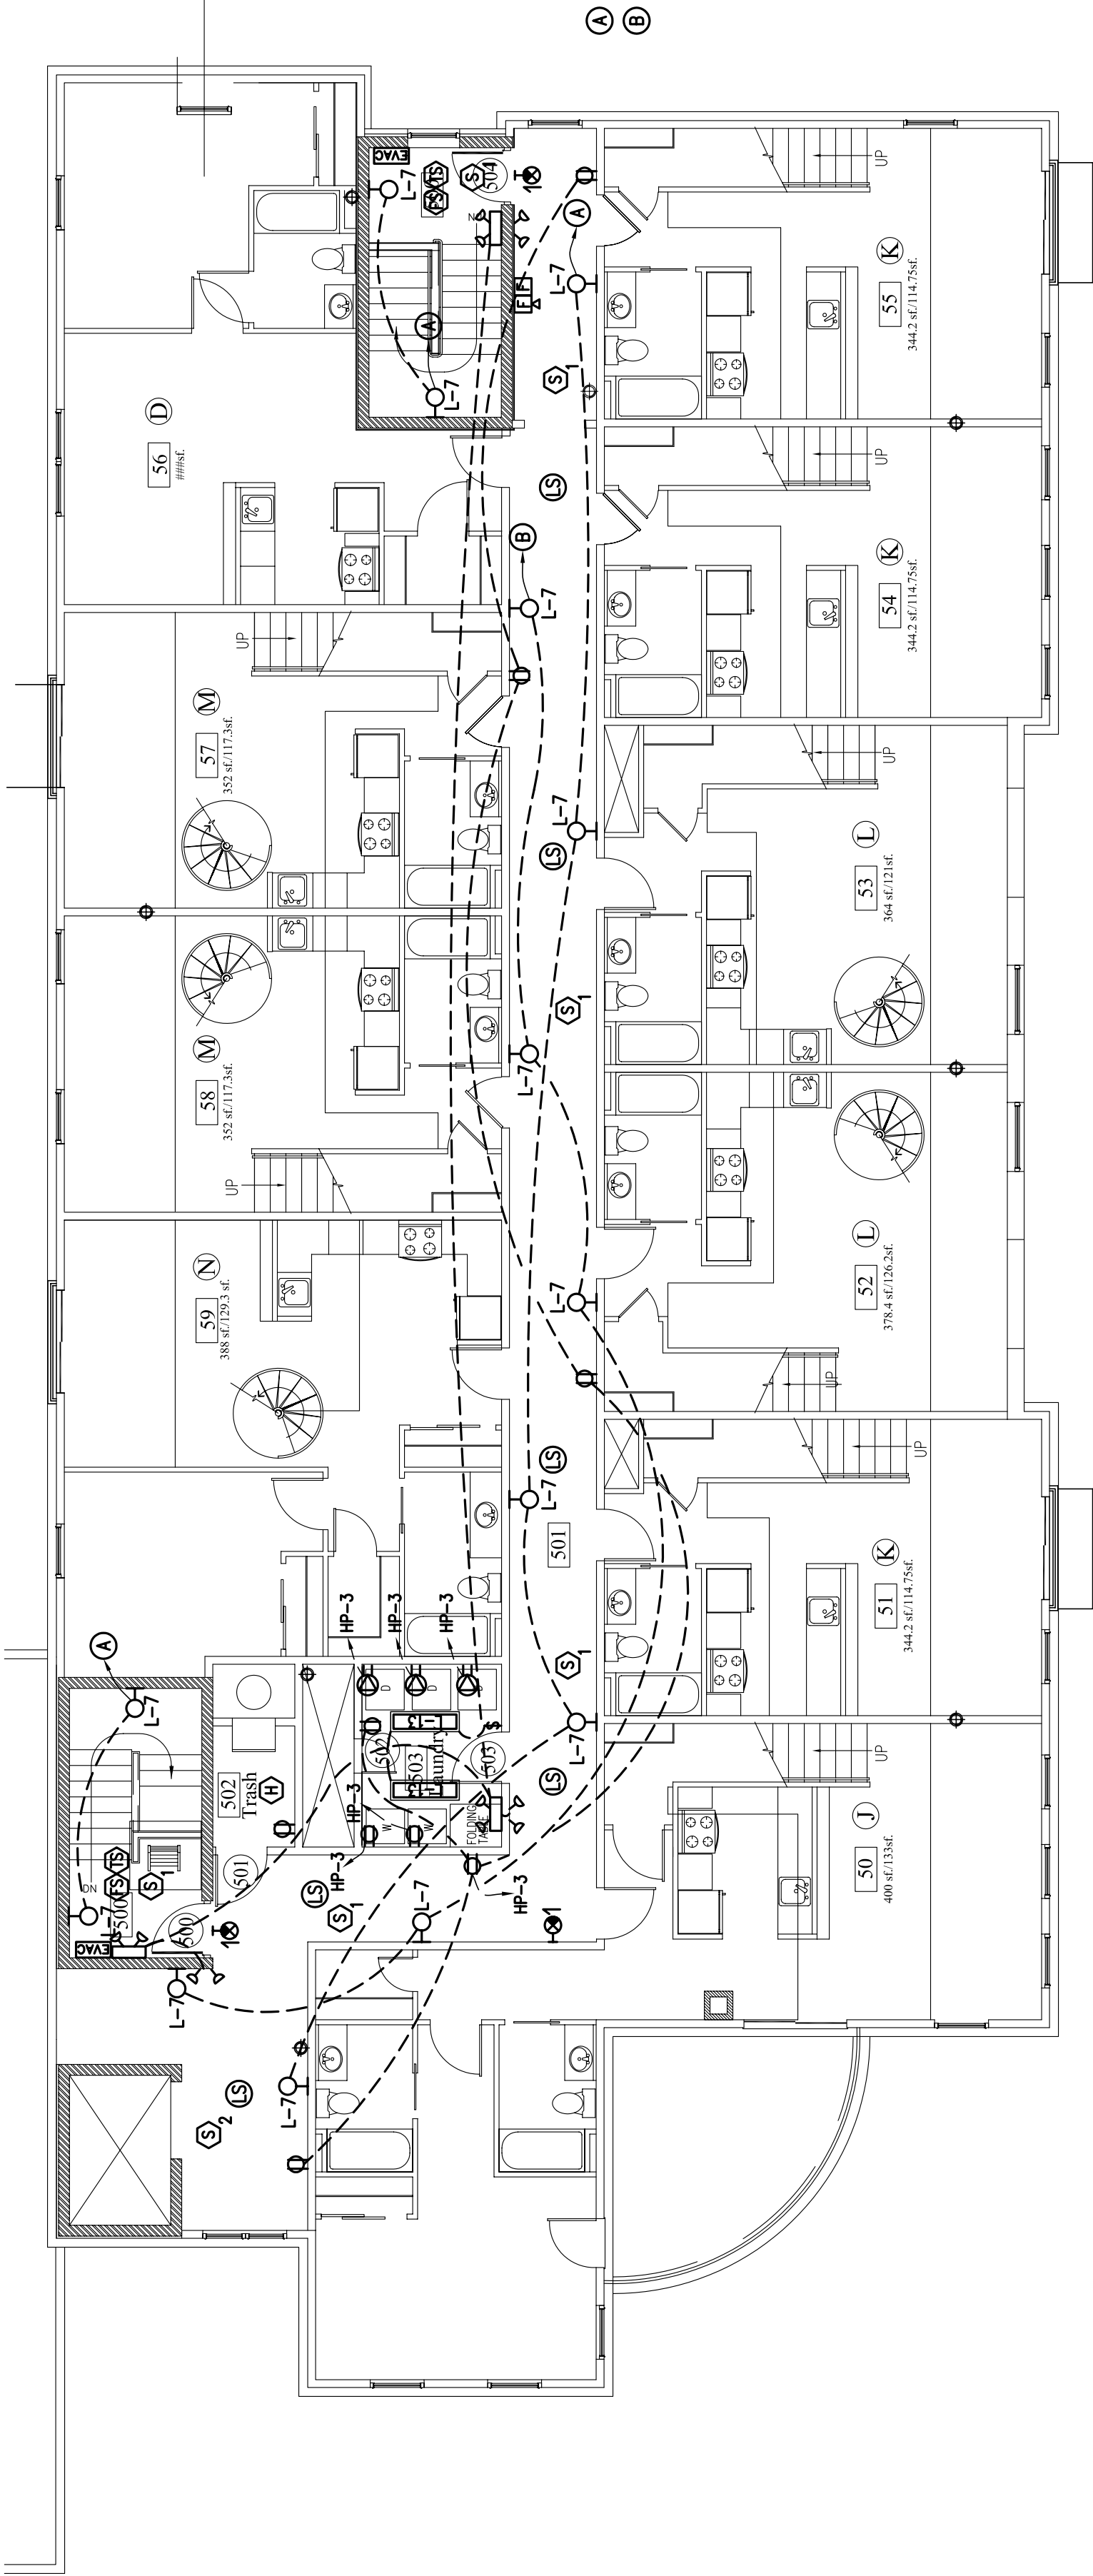

KEY NOTES LEGEND:
 (A) TO HOUSE PANEL (ALWAYS ON) LIGHT CIRCUIT
 CONTROLLED BY OCCUPANCY SENSORS. INSERT THE OSC BY LIGHTTOWER
 COMPLETE WITH POWER PACK, BEING SENSORS AND REMOTE SWITCH.

5th FLOOR COMMON LIGHTING/POWER PLAN
SCALE: 1/8"=1'-0"

ROOF LIGHTING/POWER PLAN
SCALE: 1/8"=1'-0"

ROOF LIGHTING/POWER PLAN
SCALE: 1/8"=1'-0"