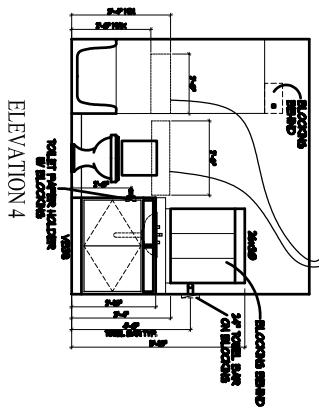

PROVIDE BLOCKING FOR FUTURE GRABRAILS