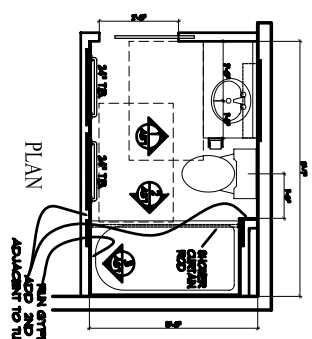

UNIT 50, 51, 52, 53, 54, 55, 57, 58 - ADAPTABLE

PROVIDE BLOCKING FOR FUTURE GRABRAILS

PROVIDE BLOCKING FOR FUTURE GRABRAILS

PROVIDE TYPICAL BLOCKING FOR ALL BATH ACCESSORIES ALL VANITY CABINETS ARE 21" DEEP

PROVIDE BLOCKING FOR FUTURE GRABRAILS

PROVIDE BLOCKING FOR FUTURE GRABRAILS

UNIT 50 - ADAPTABLE