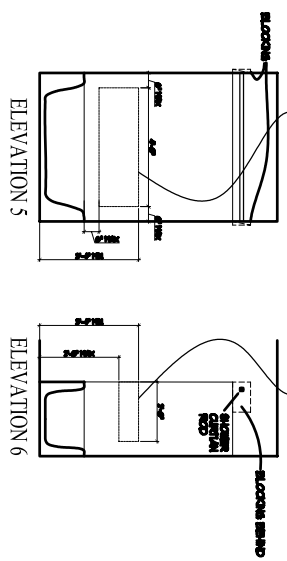

PROVIDE BLOCKING FOR FUTURE GRABRAILS