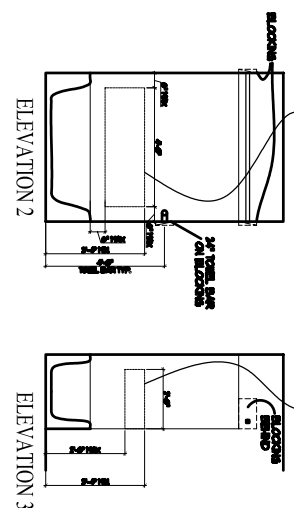

UNIT 50, 51, 52, 53, 54, 55, 57, 58 - ADAPTABLE

PROVIDE BLOCKING FOR FUTURE GRABRAILS

PROVIDE BLOCKING FOR FUTURE GRABRAILS

PROVIDE TYPICAL BLOCKING FOR ALL BATH ACCESSORIES ALL VANITY CABINETS ARE 21" DEEP