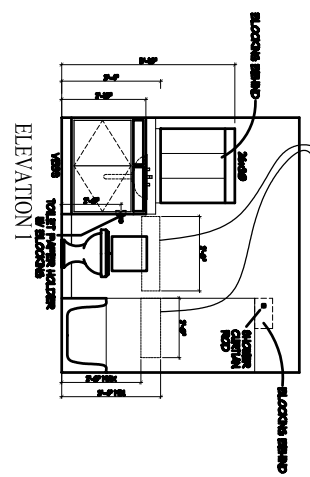

UNIT 50, 51, 52, 53, 54, 55, 57, 58 - ADAPTABLE

PROVIDE BLOCKING FOR FUTURE GRABRAILS

PROVIDE BLOCKING FOR FUTURE GRABRAILS

PROVIDE TYPICAL BLOCKING FOR ALL BATH ACCESSORIES ALL VANITY CABINETS ARE 21" DEEP