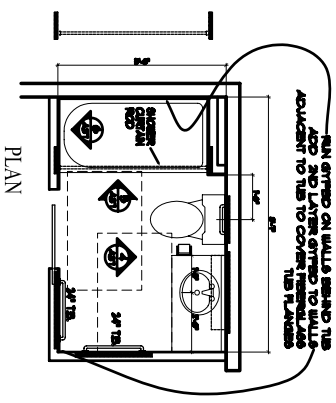

UNIT 50, 51, 52, 53, 54, 55, 57, 58 - ADAPTABLE

PROVIDE BLOCKING FOR FUTURE GRABRAILS

PROVIDE BLOCKING FOR FUTURE GRABRAILS

PROVIDE TYPICAL BLOCKING FOR ALL BATH ACCESSORIES ALL VANITY CABINETS ARE 21" DEEP

PROVIDE BLOCKING FOR FUTURE GRABRAILS

PROVIDE BLOCKING FOR FUTURE GRABRAILS

UNIT 50 - ADAPTABLE