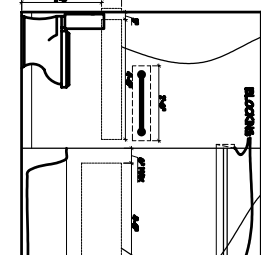

UNIT 43 - ACCESSIBLE

NOTES  
1. ACCESSIBLE LAVATORY: SHALLOW BOWL LAVATORY WITH DIRECT RETURN TRAPS AT WALL

PROVIDE TYPICAL BLOCKING FOR ALL BATH ACCESSORIES ALL VANITY CABINETS ARE 2" DEEP

UNIT 20 - ADAPTABLE  
UNIT 30 - ADAPTABLE  
UNIT 40 - ADAPTABLE