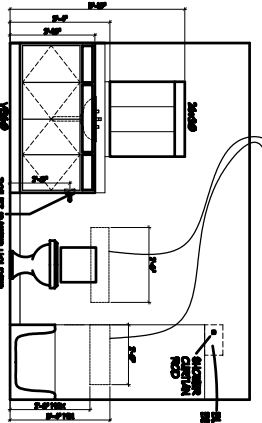

UNIT 43 - ACCESSIBLE

NOTES  
1. ACCESSIBLE LAVATORY: SHALLOW BOWL LAVATORY WITH DIRECT RETURN TRAPS AT WALL

PROVIDE TYPICAL BLOCKING FOR ALL BATH ACCESSORIES ALL VANITY CABINETS ARE 2" DEEP

UNIT 20 - ADAPTABLE  
UNIT 30 - ADAPTABLE  
UNIT 40 - ADAPTABLE

UNIT 46 - ADAPTABLE  
UNIT 59 - ADAPTABLE

PROVIDE BLOCKING FOR FUTURE GRABRAILS

PROVIDE BLOCKING FOR FUTURE GRABRAILS

PROVIDE BLOCKING FOR FUTURE GRABRAILS

PROVIDE BLOCKING FOR FUTURE GRABRAILS

PROVIDE BLOCKING FOR FUTURE GRABRAILS