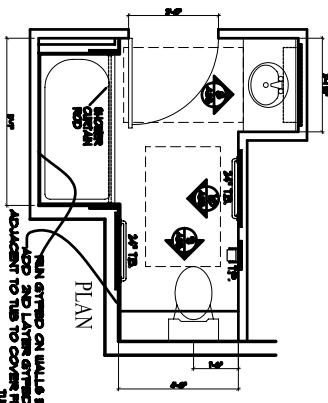

UNIT 43 - ACCESSIBLE

NOTES  
1. ACCESSIBLE LAVATORY: SHALLOW BOWL LAVATORY WITH DIRECT RETURN TRAPS AT WALL

PROVIDE TYPICAL BLOCKING FOR ALL BATH ACCESSORIES ALL VANITY CABINETS ARE 2" DEEP

UNIT 20 - ADAPTABLE  
UNIT 30 - ADAPTABLE  
UNIT 40 - ADAPTABLE

UNIT 46 - ADAPTABLE  
UNIT 59 - ADAPTABLE

PROVIDE BLOCKING FOR FUTURE GRABRAILS

PROVIDE BLOCKING FOR FUTURE GRABRAILS

PROVIDE BLOCKING FOR FUTURE GRABRAILS

PROVIDE BLOCKING FOR FUTURE GRABRAILS

PROVIDE BLOCKING FOR FUTURE GRABRAILS