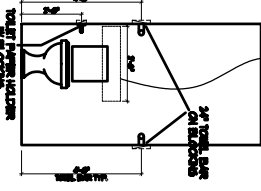

UNIT 43 - ACCESSIBLE

NOTES  
1. ACCESSIBLE LAVATORY: SHALLOW BOWL LAVATORY WITH DIRECT RETURN TRAPS AT WALL

PROVIDE TYPICAL BLOCKING FOR ALL BATH ACCESSORIES ALL VANITY CABINETS ARE 2" DEEP

UNIT 20 - ADAPTABLE  
UNIT 30 - ADAPTABLE  
UNIT 40 - ADAPTABLE

UNIT 46 - ADAPTABLE  
UNIT 59 - ADAPTABLE

PROVIDE BLOCKING FOR FUTURE GRABRAILS

PROVIDE BLOCKING FOR FUTURE GRABRAILS

PROVIDE BLOCKING FOR FUTURE GRABRAILS

PROVIDE BLOCKING FOR FUTURE GRABRAILS

PROVIDE BLOCKING FOR FUTURE GRABRAILS