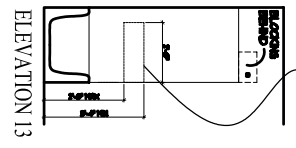

PROVIDE BLOCKING FOR FUTURE GRABRAILS

PROVIDE BLOCKING FOR FUTURE GRABRAILS

PROVIDE BLOCKING FOR FUTURE GRABRAILS

PROVIDE BLOCKING FOR FUTURE GRABRAILS

PROVIDE BLOCKING FOR FUTURE GRABRAILS