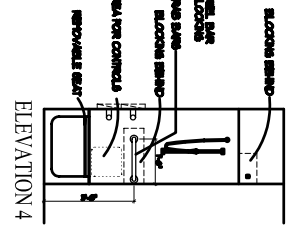

UNIT 43 - ACCESSIBLE

NOTES  
1. ACCESSIBLE LAVATORY: SHALLOW BOWL LAVATORY WITH DIRECT RETURN TRAPS AT WALL

PROVIDE TYPICAL BLOCKING FOR ALL BATH ACCESSORIES ALL VANITY CABINETS ARE 2" DEEP

UNIT 20 - ADAPTABLE  
UNIT 30 - ADAPTABLE  
UNIT 40 - ADAPTABLE

UNIT 46 - ADAPTABLE  
UNIT 59 - ADAPTABLE

PROVIDE BLOCKING FOR FUTURE GRABRAILS

PROVIDE BLOCKING FOR FUTURE GRABRAILS

PROVIDE BLOCKING FOR FUTURE GRABRAILS

PROVIDE BLOCKING FOR FUTURE GRABRAILS

PROVIDE BLOCKING FOR FUTURE GRABRAILS