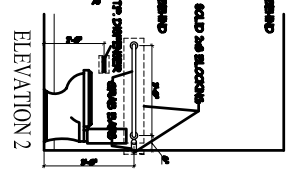

UNIT 43 - ACCESSIBLE

NOTES  
1. ACCESSIBLE LAVATORY: SHALLOW BOWL LAVATORY WITH DIRECT RETURN TRAPS AT WALL

PROVIDE TYPICAL BLOCKING FOR ALL BATH ACCESSORIES ALL VANITY CABINETS ARE 2" DEEP

UNIT 20 - ADAPTABLE  
UNIT 30 - ADAPTABLE  
UNIT 40 - ADAPTABLE