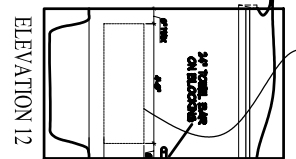

PROVIDE BLOCKING FOR FUTURE GRABRAILS

PROVIDE BLOCKING FOR FUTURE GRABRAILS

PROVIDE BLOCKING FOR FUTURE GRABRAILS

PROVIDE BLOCKING FOR FUTURE GRABRAILS

PROVIDE BLOCKING FOR FUTURE GRABRAILS