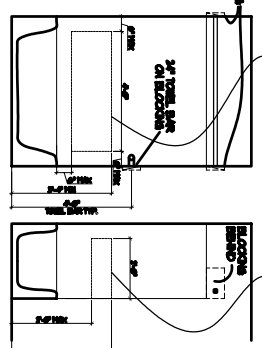

UNIT 43 - ACCESSIBLE

NOTES  
1. ACCESSIBLE LAVATORY: SHALLOW BOWL LAVATORY WITH DIRECT RETURN TRAPS AT WALL

PROVIDE TYPICAL BLOCKING FOR ALL BATH ACCESSORIES ALL VANITY CABINETS ARE 2" DEEP

UNIT 20 - ADAPTABLE  
UNIT 30 - ADAPTABLE  
UNIT 40 - ADAPTABLE

UNIT 46 - ADAPTABLE  
UNIT 59 - ADAPTABLE

PROVIDE BLOCKING FOR FUTURE GRABRAILS

PROVIDE BLOCKING FOR FUTURE GRABRAILS

PROVIDE BLOCKING FOR FUTURE GRABRAILS

PROVIDE BLOCKING FOR FUTURE GRABRAILS

PROVIDE BLOCKING FOR FUTURE GRABRAILS