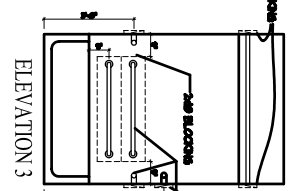

UNIT 43 - ACCESSIBLE

NOTES  
1. ACCESSIBLE LAVATORY: SHALLOW BOWL LAVATORY WITH DIRECT RETURN TRAPS AT WALL

PROVIDE TYPICAL BLOCKING FOR ALL BATH ACCESSORIES ALL VANITY CABINETS ARE 2" DEEP

UNIT 20 - ADAPTABLE  
UNIT 30 - ADAPTABLE  
UNIT 40 - ADAPTABLE