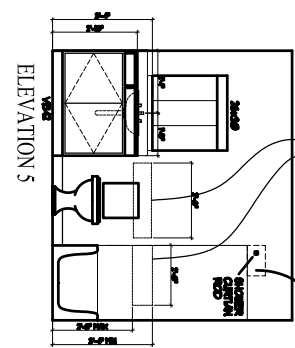

UNIT 43 - ACCESSIBLE

NOTES  
1. ACCESSIBLE LAVATORY: SHALLOW BOWL LAVATORY WITH DIRECT RETURN TRAPS AT WALL

PROVIDE TYPICAL BLOCKING FOR ALL BATH ACCESSORIES ALL VANITY CABINETS ARE 2" DEEP

UNIT 20 - ADAPTABLE  
UNIT 30 - ADAPTABLE  
UNIT 40 - ADAPTABLE