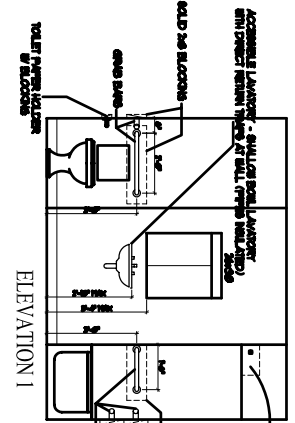

UNIT 43 - ACCESSIBLE

NOTES  
1. ACCESSIBLE LAVATORY: SHALLOW BOWL LAVATORY WITH DIRECT RETURN TRAPS AT WALL

PROVIDE TYPICAL BLOCKING FOR ALL BATH ACCESSORIES ALL VANITY CABINETS ARE 2" DEEP

UNIT 20 - ADAPTABLE  
UNIT 30 - ADAPTABLE  
UNIT 40 - ADAPTABLE