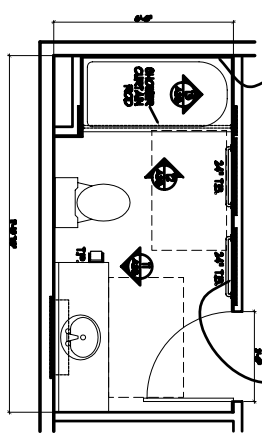

UNIT 43 - ACCESSIBLE

NOTES  
1. ACCESSIBLE LAVATORY: SHALLOW BOWL LAVATORY WITH DIRECT RETURN TRAPS AT WALL

PROVIDE TYPICAL BLOCKING FOR ALL BATH ACCESSORIES ALL VANITY CABINETS ARE 2" DEEP

UNIT 20 - ADAPTABLE  
UNIT 30 - ADAPTABLE  
UNIT 40 - ADAPTABLE

UNIT 46 - ADAPTABLE  
UNIT 59 - ADAPTABLE

PROVIDE BLOCKING FOR FUTURE GRABRAILS

PROVIDE BLOCKING FOR FUTURE GRABRAILS

PROVIDE BLOCKING FOR FUTURE GRABRAILS

PROVIDE BLOCKING FOR FUTURE GRABRAILS

PROVIDE BLOCKING FOR FUTURE GRABRAILS