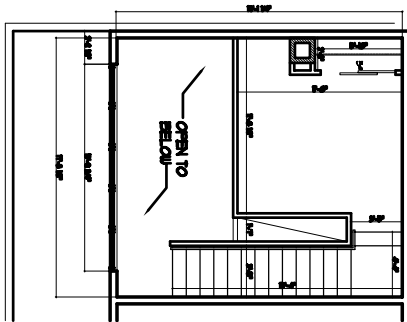

① UNIT TYPE J (LOWER FL.)
SCALE: 1/4" = 1'-0"

② UNIT TYPE J (UPPER FL.)
SCALE: 1/4" = 1'-0"

NOTES:
GYP. BD. BEHIND ALL TUBS
PROVIDE ONE SHELF PER CLOSET UNLESS NOTED OTHERWISE
VERIFY ALL KITCHEN DIMENSIONS ON KITCHEN SHEETS (A53-32)
VERIFY ALL BATHROOM DIMENSIONS ON BATHROOM SHEETS (A53-36)

③ UNIT TYPE K (LOWER FL.)
SCALE: 1/4" = 1'-0"

④ UNIT TYPE K (UPPER FL.)
SCALE: 1/4" = 1'-0"