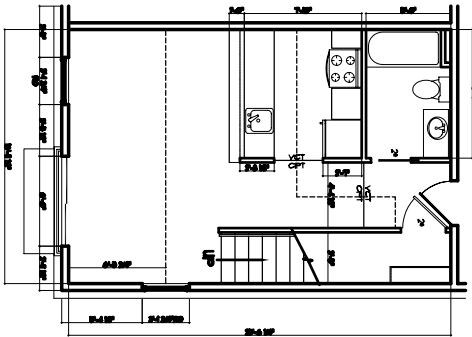

① UNIT TYPE J (LOWER FL.)
SCALE: 1/4" = 1'-0"

② UNIT TYPE J (UPPER FL.)
SCALE: 1/4" = 1'-0"

NOTES:
GYP. BD. BEHIND ALL TUBS
PROVIDE ONE SHELF PER CLOSET UNLESS NOTED OTHERWISE
VERIFY ALL KITCHEN DIMENSIONS ON KITCHEN SHEETS (A53-32)
VERIFY ALL BATHROOM DIMENSIONS ON BATHROOM SHEETS (A53-36)

③ UNIT TYPE K (LOWER FL.)
SCALE: 1/4" = 1'-0"

④ UNIT TYPE K (UPPER FL.)
SCALE: 1/4" = 1'-0"