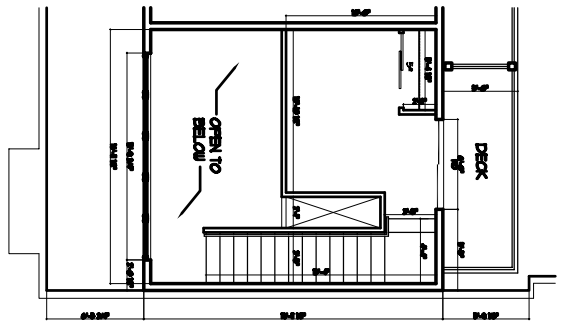

① UNIT TYPE J (LOWER FL.)
SCALE: 1/4" = 1'-0"

② UNIT TYPE J (UPPER FL.)
SCALE: 1/4" = 1'-0"

NOTES:
GYP. BD. BEHIND ALL TUBS
PROVIDE ONE SHELF PER CLOSET UNLESS NOTED OTHERWISE
VERIFY ALL KITCHEN DIMENSIONS ON KITCHEN SHEETS (A53-32)
VERIFY ALL BATHROOM DIMENSIONS ON BATHROOM SHEETS (A53-36)

③ UNIT TYPE K (LOWER FL.)
SCALE: 1/4" = 1'-0"

④ UNIT TYPE K (UPPER FL.)
SCALE: 1/4" = 1'-0"