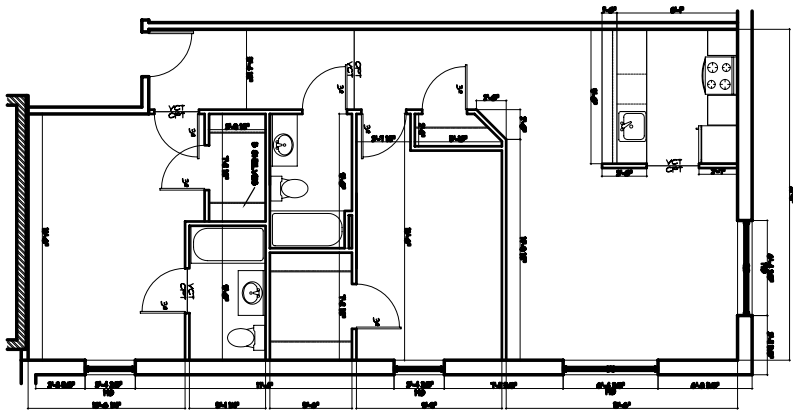

① UNIT TYPE E
SCALE: 1/4" = 1'-0"

② UNIT TYPE F
SCALE: 1/4" = 1'-0"

④ UNIT TYPE H
SCALE: 1/4" = 1'-0"

NOTES:
 GYP. BD. BEHIND ALL TUBS
 PROVIDE ONE SHELF PER CLOSET
 UNLESS NOTED OTHERWISE
 VERIFY ALL KITCHEN DIMENSIONS
 ON KITCHEN SHEETS (A28-32)
 VERIFY ALL BATHROOM DIMENSIONS
 ON BATHROOM SHEETS (A33-36)

③ UNIT TYPE G
SCALE: 1/4" = 1'-0"

⑤ UNIT TYPE I
SCALE: 1/4" = 1'-0"