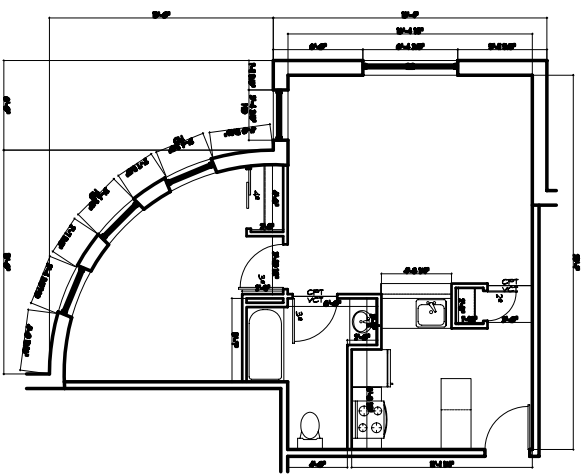

① UNIT TYPE E
SCALE: 1/4" = 1'-0"

② UNIT TYPE F
SCALE: 1/4" = 1'-0"

④ UNIT TYPE H
SCALE: 1/4" = 1'-0"

NOTES:
 GYP. BD. BEHIND ALL TUBS
 PROVIDE ONE SHELF PER CLOSET
 UNLESS NOTED OTHERWISE
 VERIFY ALL KITCHEN DIMENSIONS
 ON KITCHEN SHEETS (A28-32)
 VERIFY ALL BATHROOM DIMENSIONS
 ON BATHROOM SHEETS (A33-36)

③ UNIT TYPE G
SCALE: 1/4" = 1'-0"

⑤ UNIT TYPE I
SCALE: 1/4" = 1'-0"