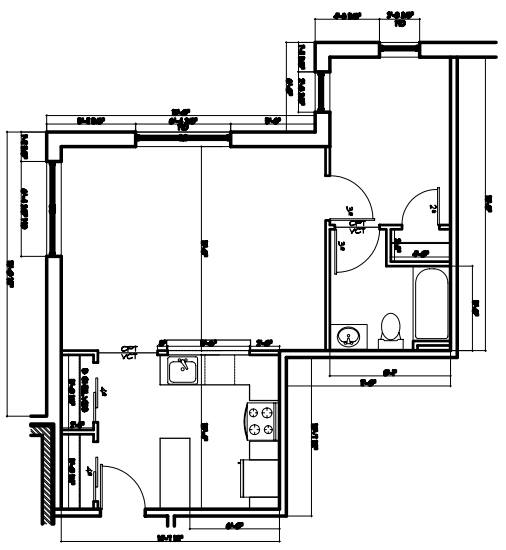

① UNIT TYPE E
SCALE: 1/4" = 1'-0"

② UNIT TYPE F
SCALE: 1/4" = 1'-0"

④ UNIT TYPE H
SCALE: 1/4" = 1'-0"

NOTES:
 GYP. BD. BEHIND ALL TUBS
 PROVIDE ONE SHELF PER CLOSET
 UNLESS NOTED OTHERWISE
 VERIFY ALL KITCHEN DIMENSIONS
 ON KITCHEN SHEETS (A28-32)
 VERIFY ALL BATHROOM DIMENSIONS
 ON BATHROOM SHEETS (A33-36)

③ UNIT TYPE G
SCALE: 1/4" = 1'-0"

⑤ UNIT TYPE I
SCALE: 1/4" = 1'-0"