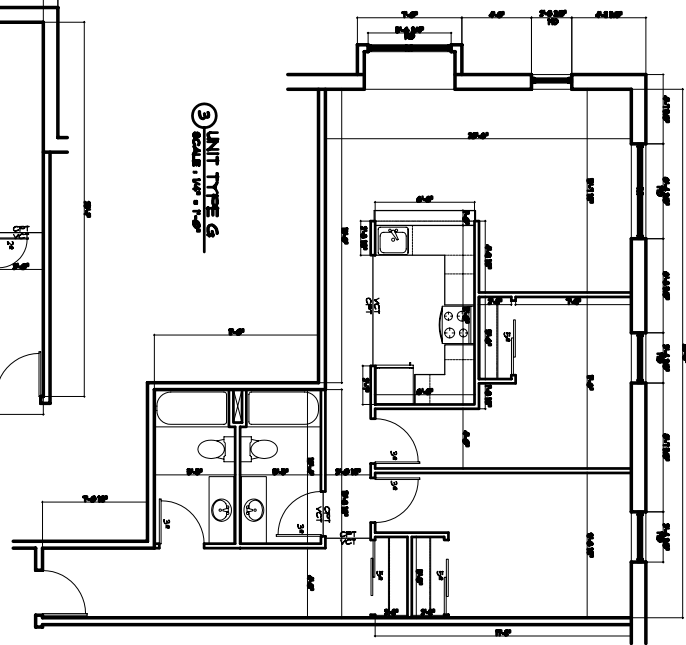

① UNIT TYPE E
SCALE: 1/4" = 1'-0"

② UNIT TYPE F
SCALE: 1/4" = 1'-0"

④ UNIT TYPE H
SCALE: 1/4" = 1'-0"

NOTES:
 GYP. BD. BEHIND ALL TUBS
 PROVIDE ONE SHELF PER CLOSET
 UNLESS NOTED OTHERWISE
 VERIFY ALL KITCHEN DIMENSIONS
 ON KITCHEN SHEETS (A28-32)
 VERIFY ALL BATHROOM DIMENSIONS
 ON BATHROOM SHEETS (A33-36)

③ UNIT TYPE G
SCALE: 1/4" = 1'-0"

⑤ UNIT TYPE I
SCALE: 1/4" = 1'-0"