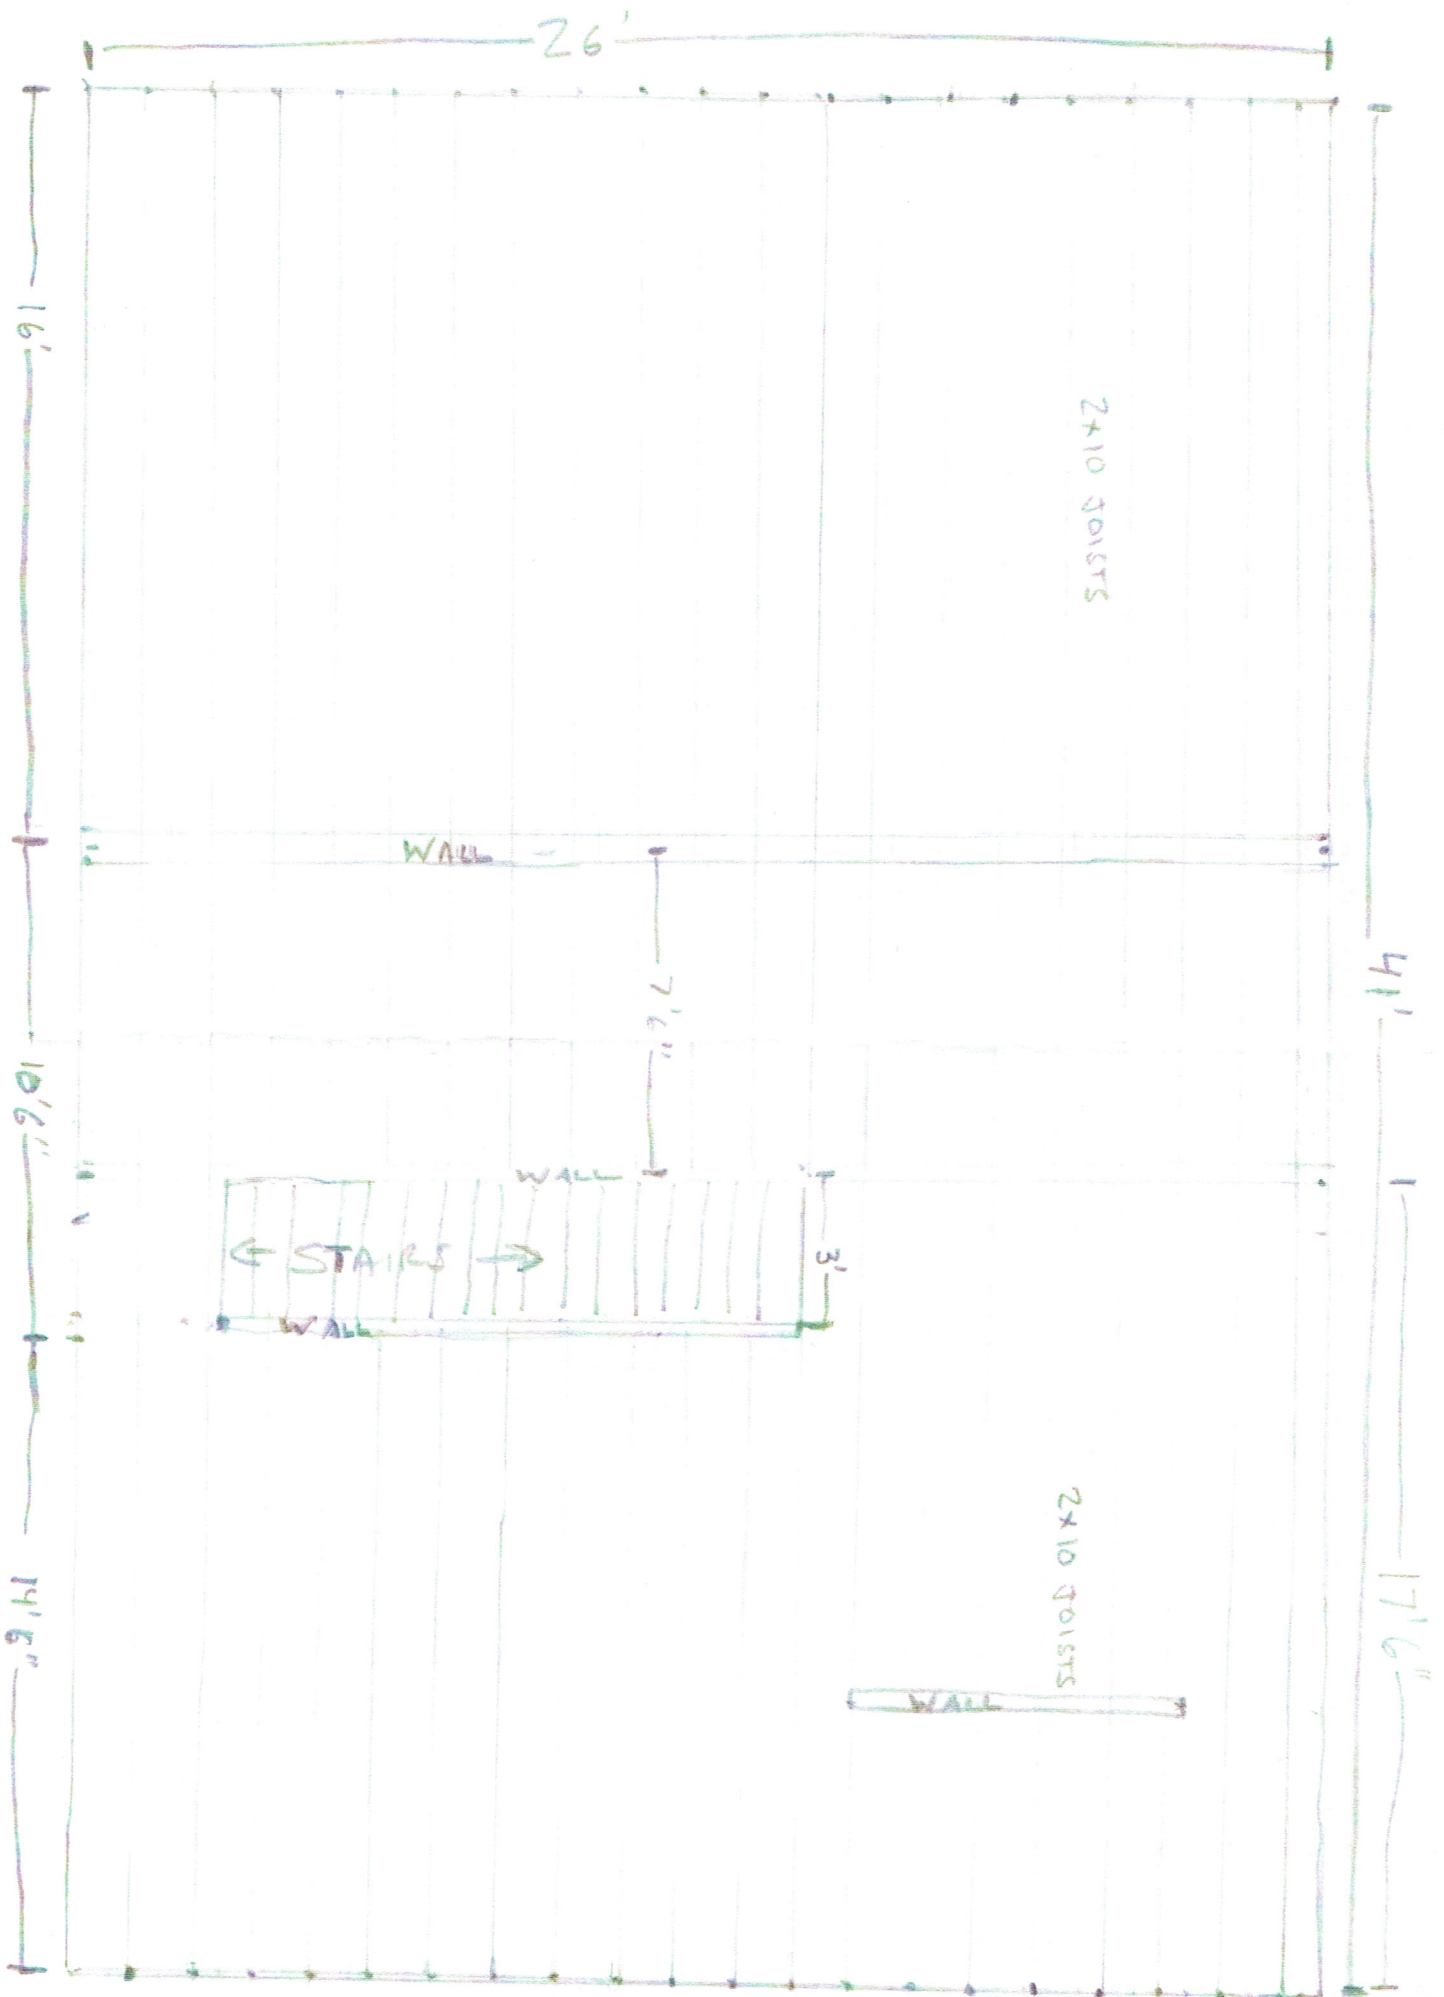

House
FRONT

777 CARLETON ST.
3rd Floor - Floor Joist
LAYOUT

SCALE
H
1/4" = 1'

House
KONE