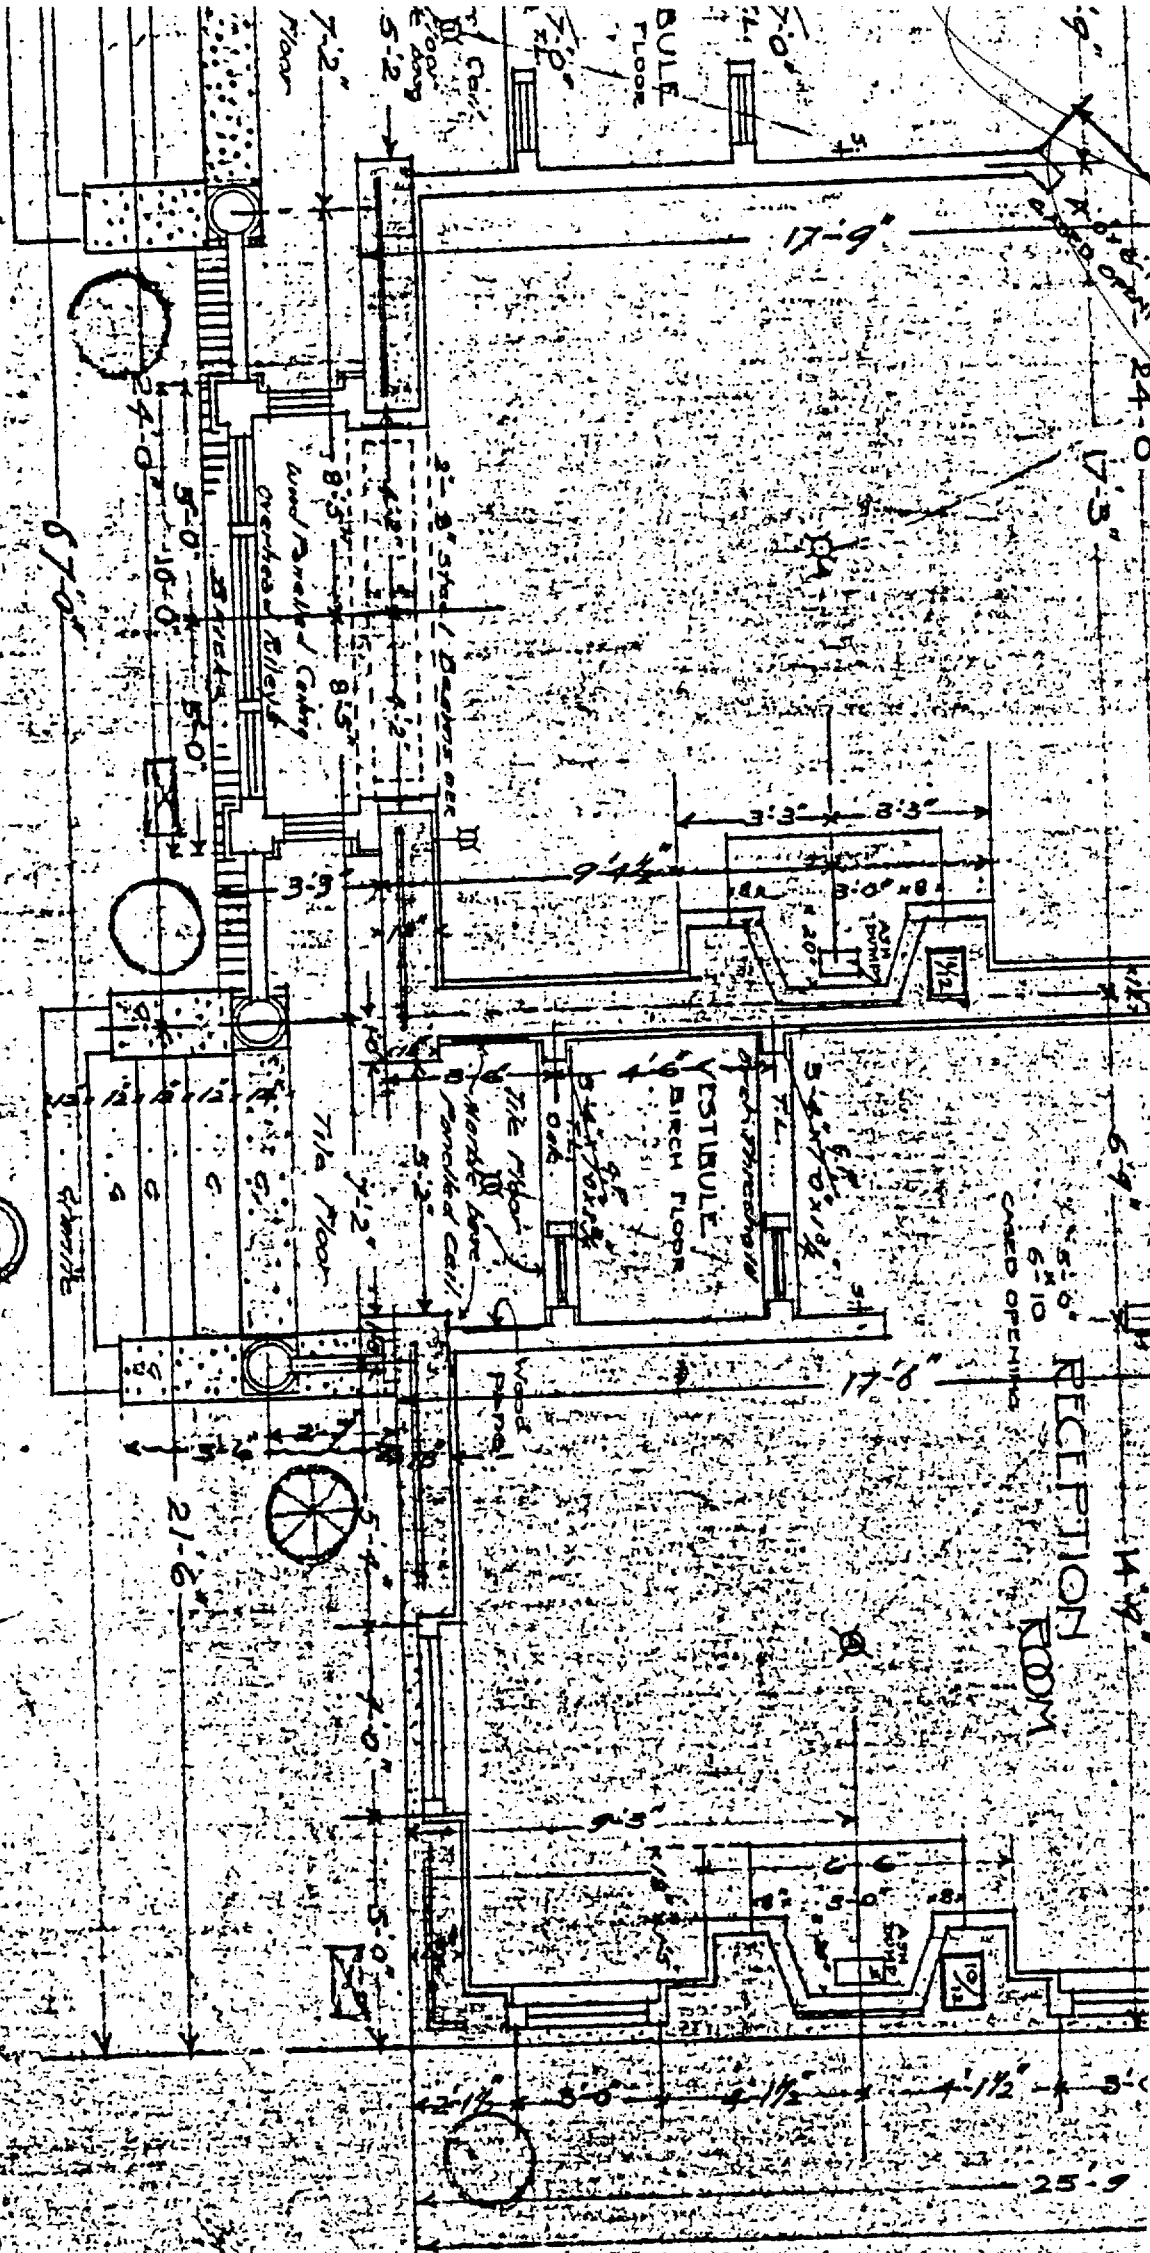

BLOCK No 2 for J. B. BROWN
Nos 11-13 - and 15 West Street, Portland

- ⊠ = IVY
- = JAP. BARBARY 24" high
- ⊗ = FLOWERING QUINCE 36" high

LIKE ① REVERSED

☒ = J.V.V.

○ = JAP. BARBARY 24" high

⊗ = FLOWERING QUICE 36" high

⑮

BLOCK No 2 for J.B. BROWN
 Nos 11-13 - and 15 West Street, Portland

(13)

13

NOTE:
 FOR DETAILS OF INTERIOR FINISH AND DETAIL OF FRONT ENTRANCES
 SEE SHEET (8) OF BLOCK N° (1)
 FOR PANTRY, CHINA CLOSET, AND KITCHEN DETAILS SEE SHEET (3) OF
 BLOCK N° (1)
 FOR FLOOR AND ROOF FRAMING SEE "NOTE" ON SHEET (10) OF BLOCK N° (1)

FIRST FLOOR PLAN

SCALE 1/4" = 1'-0"

(3)

S