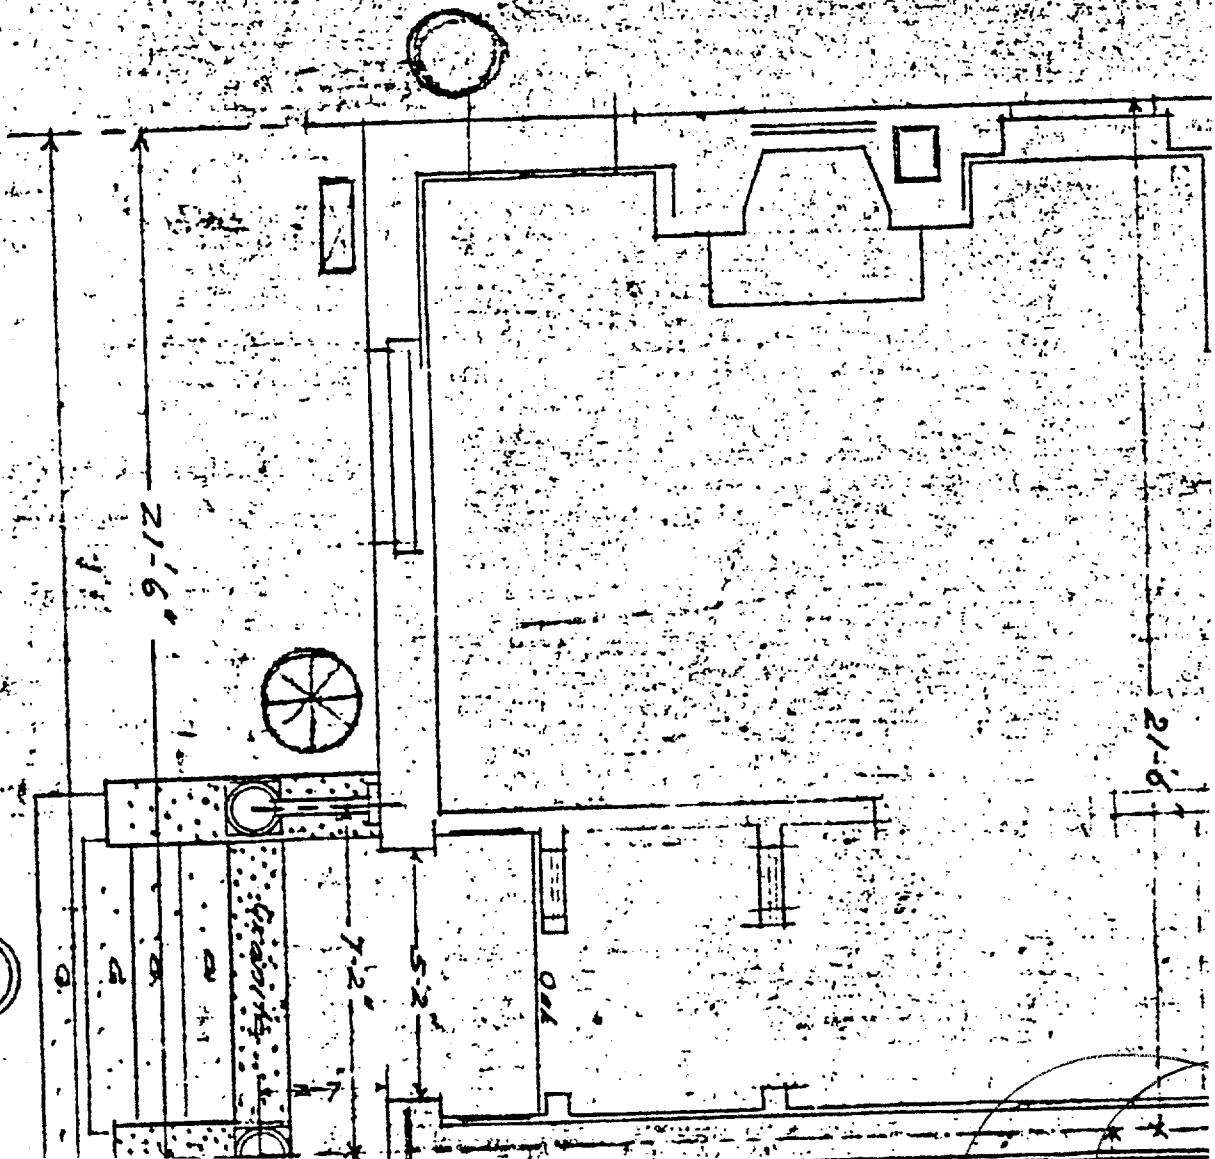

BLOCK No 2 for J. B. BROWN
Nos 11-13 - and 15 West Street, Portland

- ⊠ = IVY
- = JAP. BARBARY 24" high
- ⊗ = FLOWERING QUINCE 36" high

LIKE ① REVERSED

☒ = J.V.V.

○ = JAP. BARBARY 24" high

⊗ = FLOWERING QUICE 36" high

⑮

BLOCK No 2 for J.B. BROWN
 Nos 11-13 - and 15 West Street, Portland

(13)

13

NOTE:
 FOR DETAILS OF INTERIOR FINISH AND DETAIL OF FRONT ENTRANCES
 SEE SHEET (8) OF BLOCK N° (1)
 FOR PANTRY, CHINA CLOSET, AND KITCHEN DETAILS SEE SHEET (3) OF
 BLOCK N° (1)
 FOR FLOOR AND ROOF FRAMING SEE "NOTE" ON SHEET (10) OF BLOCK N° (1)

FIRST FLOOR PLAN

SCALE 1/4" = 1'-0"

(3)

S