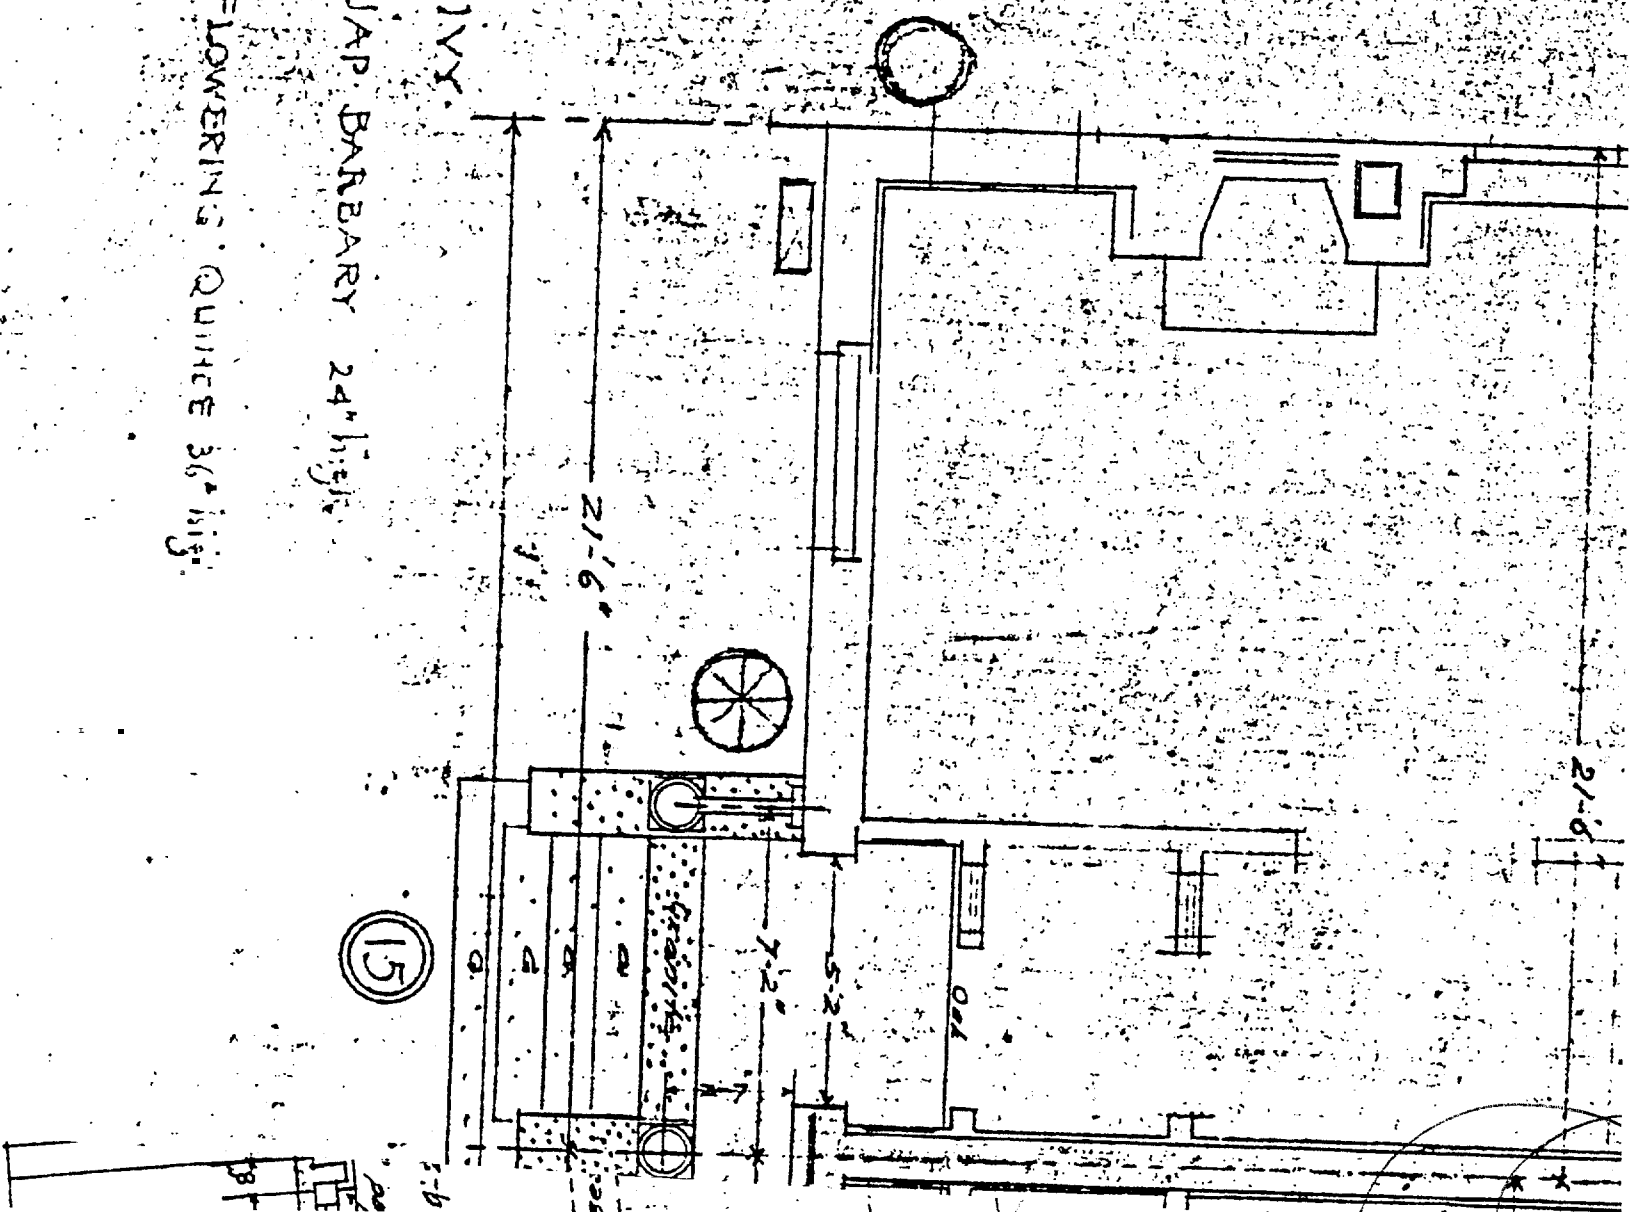

BLOCK No 2 for J. B. BROWN
Nos 11-13 - and 15 West Street, Portland

- ⊠ = IVY
- = JAP. BARBARY 24" high
- ⊗ = FLOWERING QUINCE 36" high

LIKE ① REVERSED

☒ = J.V.V.

○ = JAP. BARBARY 24" high

⊗ = FLOWERING QUICE 36" high

⑮

BLOCK No 2 for J.B. BROWN
 Nos 11-13 - and 15 West Street, Portland

(13)

13

NOTE:
 FOR DETAILS OF INTERIOR FINISH AND DETAIL OF FRONT ENTRANCES
 SEE SHEET (8) OF BLOCK N° (1)
 FOR PANTRY, CHINA CLOSET, AND KITCHEN DETAILS SEE SHEET (3) OF
 BLOCK N° (1)
 FOR FLOOR AND ROOF FRAMING SEE "NOTE" ON SHEET (10) OF BLOCK N° (1)

FIRST FLOOR PLAN

SCALE 1/4" = 1'-0"

(3)

S