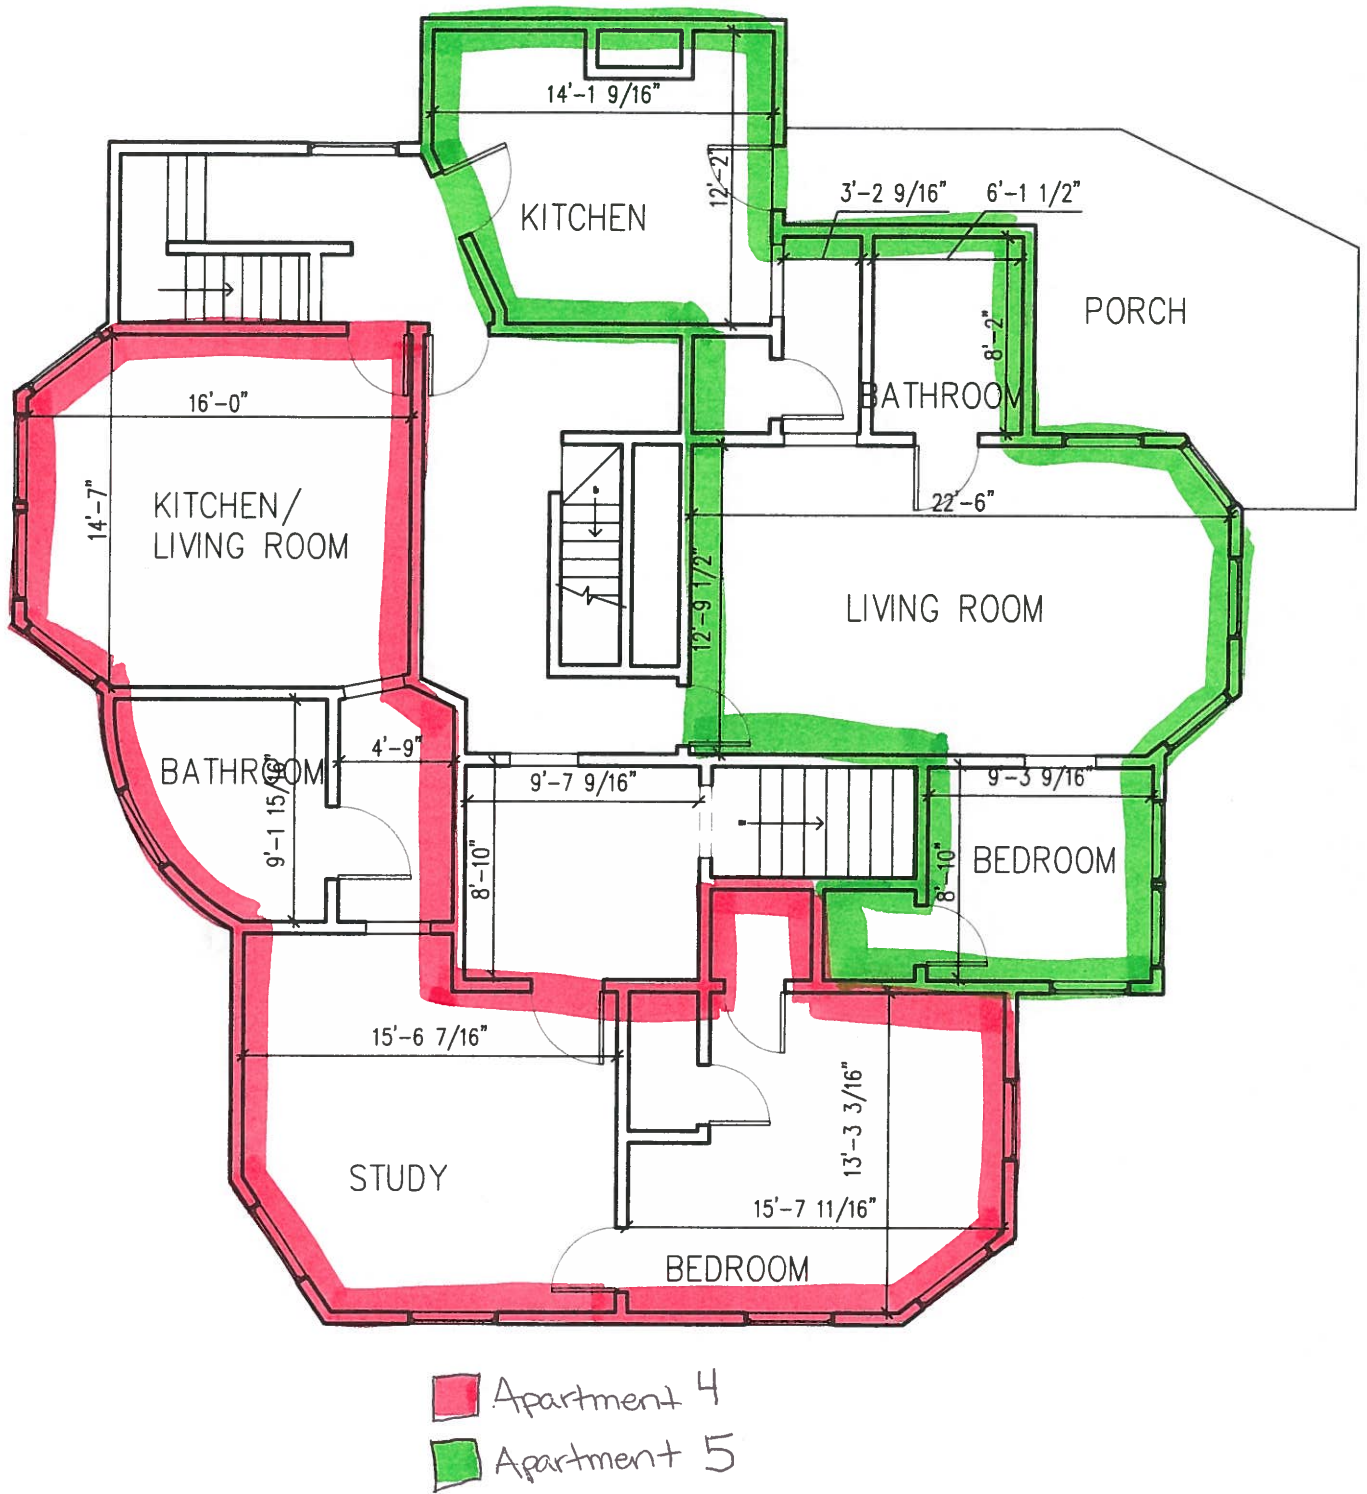

■ Basement apartment

65 PINE STREET - BASEMENT FLOOR PLAN

SCALE: 1/8"=1'-0"

65 PINE STREET - FIRST FLOOR PLAN

SCALE: 1/8"=1'-0"

65 PINE STREET - SECOND FLOOR PLAN

SCALE: 1/8"=1'-0"

Apartment 6

65 PINE STREET - THIRD FLOOR PLAN

SCALE: 1/8"=1'-0"