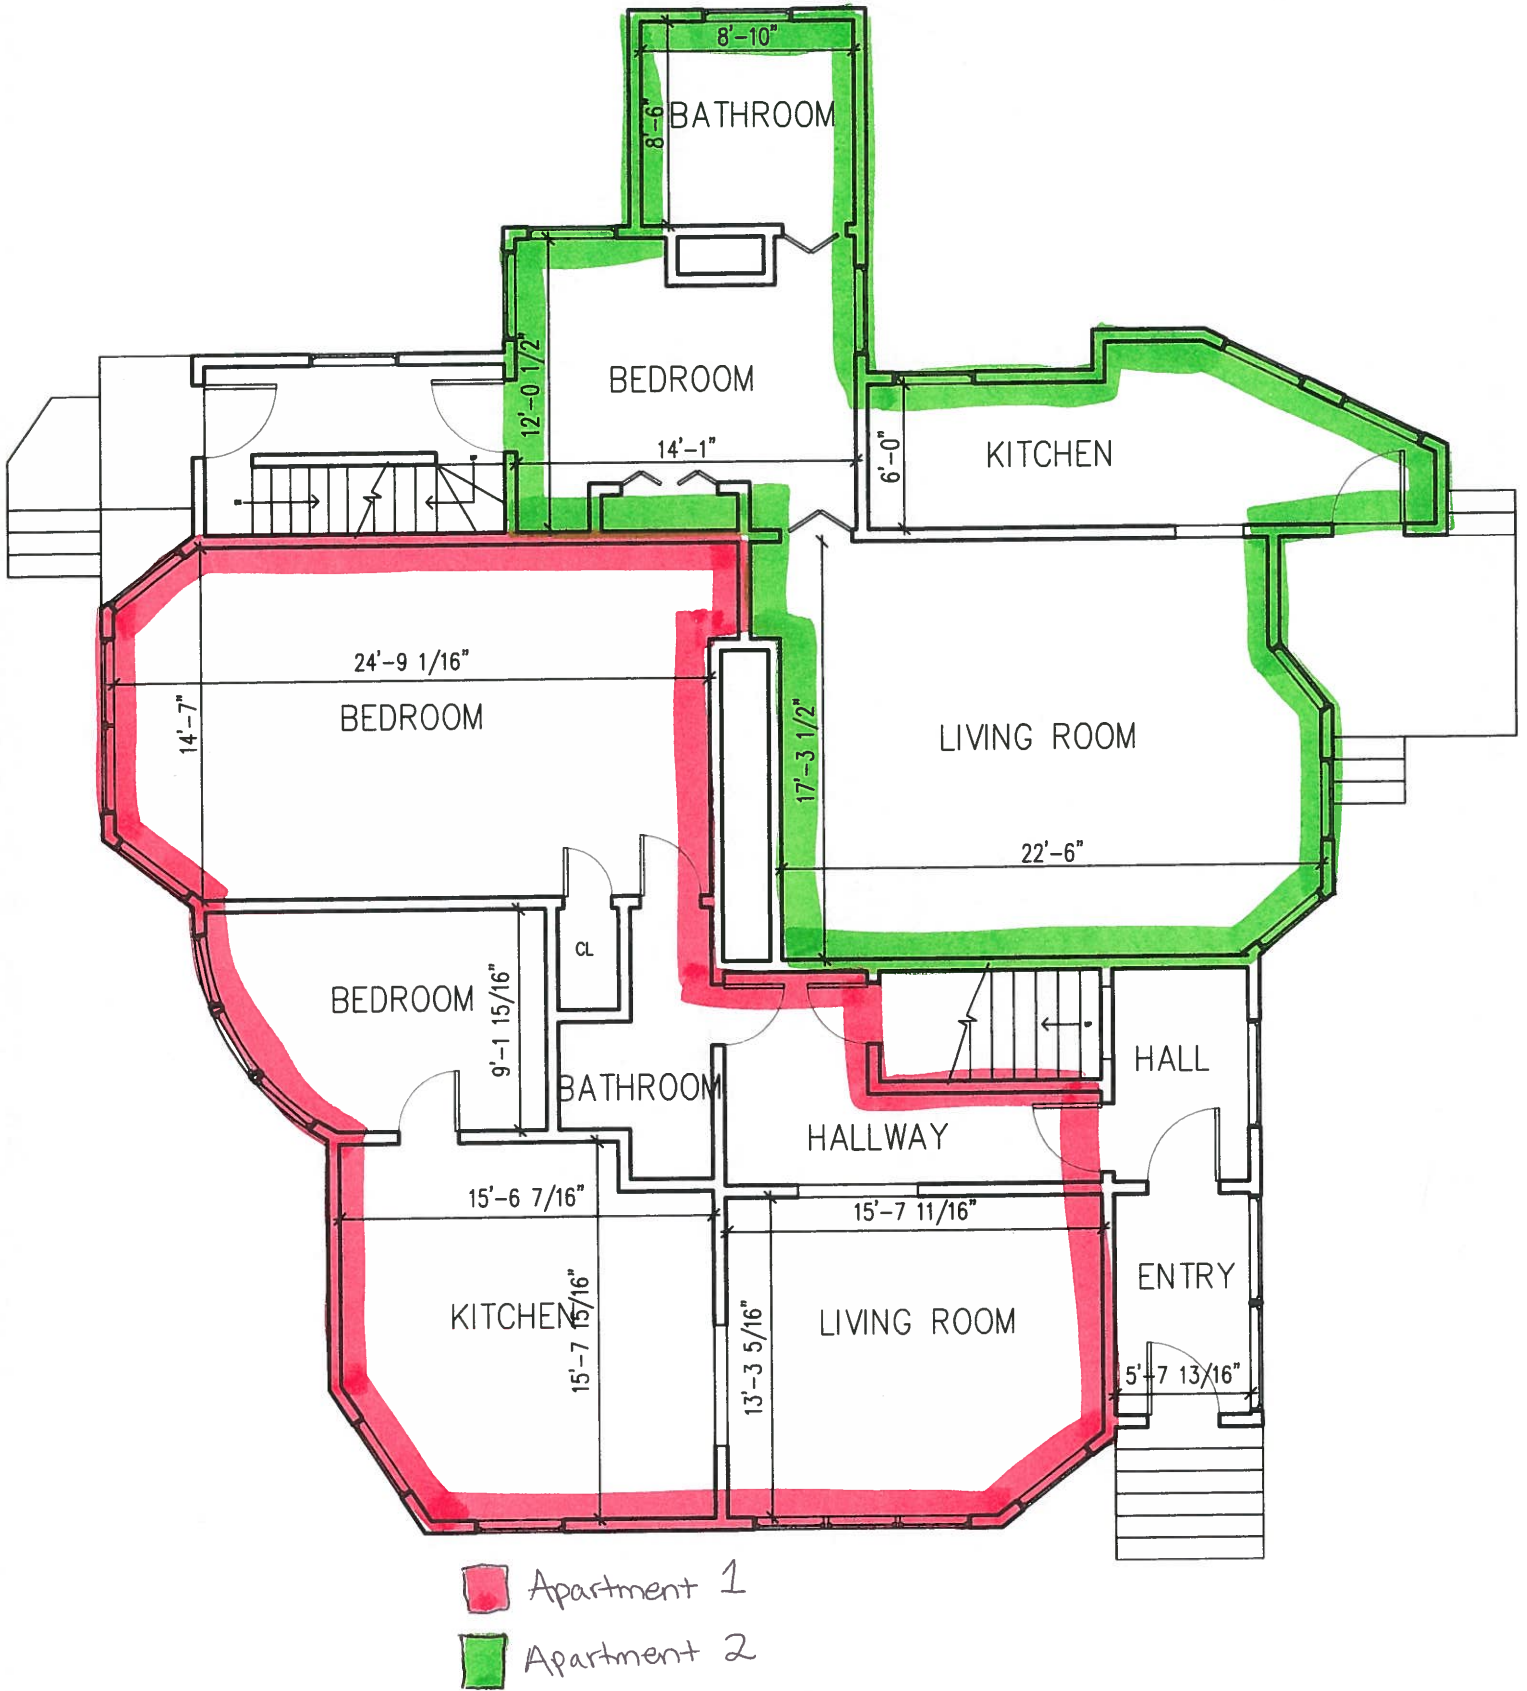

■ Basement apartment

65 PINE STREET - BASEMENT FLOOR PLAN

SCALE: 1/8"=1'-0"

65 PINE STREET - FIRST FLOOR PLAN

SCALE: 1/8"=1'-0"

65 PINE STREET - SECOND FLOOR PLAN

SCALE: 1/8"=1'-0"

Apartment 6

65 PINE STREET - THIRD FLOOR PLAN

SCALE: 1/8"=1'-0"