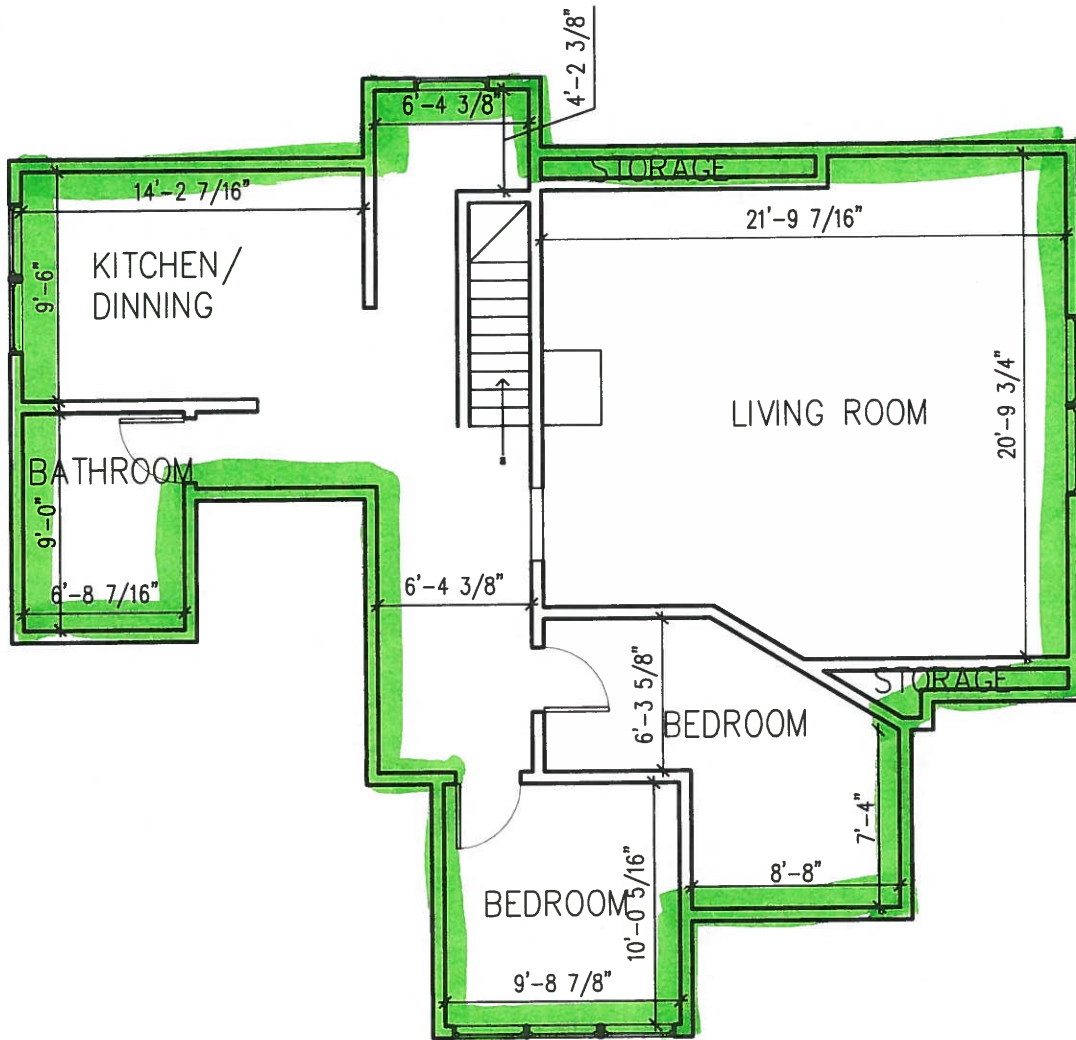

■ Basement apartment

65 PINE STREET - BASEMENT FLOOR PLAN

SCALE: 1/8"=1'-0"

65 PINE STREET - FIRST FLOOR PLAN

SCALE: 1/8"=1'-0"

65 PINE STREET - SECOND FLOOR PLAN

SCALE: 1/8"=1'-0"

Apartment 6

65 PINE STREET - THIRD FLOOR PLAN

SCALE: 1/8"=1'-0"